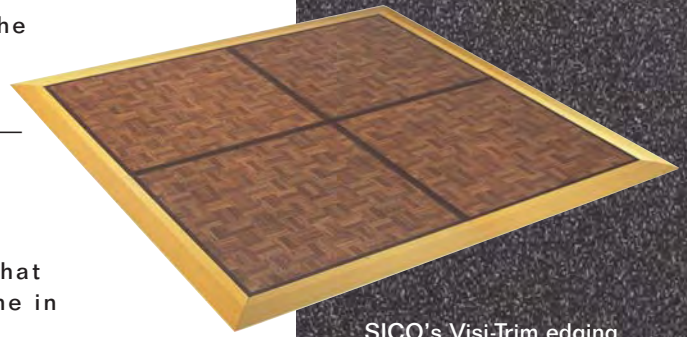

SICO STARLIGHT DANCE FLOOR

- SICO's STARLIGHT DANCE FLOOR is "the life of the party"-its versatility makes it appropriate for indoor and outdoor use.
- STARLIGHT panels are 4' x 4' (1219mm x 1219mm)—almost twice the area compared to 3' x 3' (914mm x 914mm) panels—but fewer pieces mean less storage space.
- Larger panels combined with the cam-lock means that setting up or taking down a dance floor can be done in almost half the time of smaller panels.
- STARLIGHT's **maintenance-free** surface is resistant to spilled drinks and food, and its unusually durable surface is easy to wipe clean and never needs refinishing.
- STARLIGHT is extremely resistant to high heel dents and scuffing.
- This revolutionary floor eliminates the warping, chipping and fading associated with many other dance floors.
- At only 3/4" (20mm) thick, STARLIGHT offers a lower profile for easier access.
- SICO's double "U" shaped caddy facilitates easy loading and unloading of panels, and our walk-in design allows storage of up to 24 panels plus all matching trim.
- Panels weigh 39 lbs. (18kg) and are shipped two per carton at 78 lbs. (35kg).
- The cam-lock reliable positive locking system is not dependent upon magnets or gravity to keep panels interlocked, making set-up and take-down easy and convenient.
- 10-year warranty of Cam-Lock mechanism. 3-year warranty on all other parts.

In the STARLIGHT, SICO has created a unique dance floor by combining a high-pressure laminate surface with the strength and stability of a fully balanced reinforced epoxy design that encloses a moisture resistant structural foam core.

STARLIGHT dance floors are designed for temporary outdoor use.

Oak Parquet now available with brown or black moulding and gold or black trim!

SICO's Visi-Trim edging provides a modest 11° slope to every floor with its broad 6.25' width (159mm).