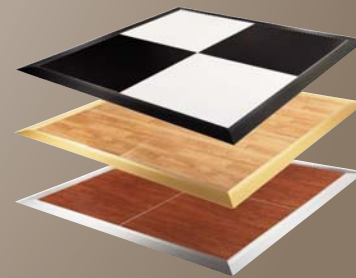

Portable Dance Floors