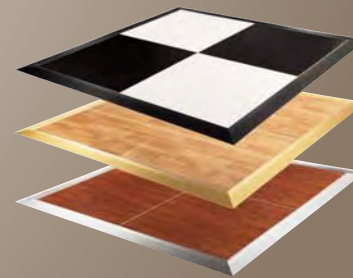

Portable Dance Floors