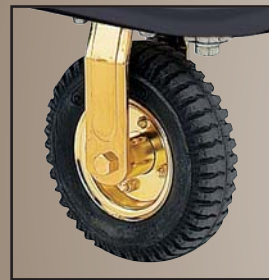

SICO LUGGAGE CARTS

CHOICES

Wheel Choices

8.5" (22cm) Brass Plated Pneumatic

8" (20cm) Brass Plated Gray Cushion

8.5" (22cm) Zinc Plated Pneumatic

8" (20cm) Zinc Plated Gray Cushion

SICO Family of Products