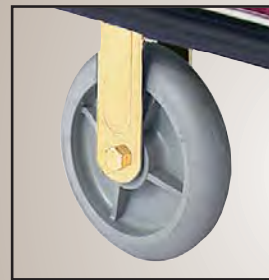

SICO LUGGAGE CARTS

Wheel Choices

8.5" (22cm) Brass Plated Pneumatic

8" (20cm) Brass Plated Gray Cushion

8.5" (22cm) Zinc Plated Pneumatic

8" (20cm) Zinc Plated Gray Cushion

CHOICES

SICO Family of Products