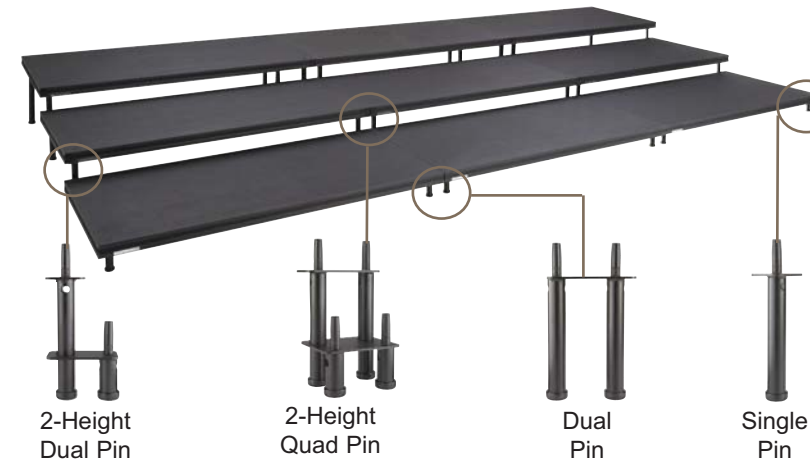

Minimum Storage Space:

- The frames and braces store on mobile storage caddies that are easily rolled from storage to the set-up location.

Accessories:

- Adjustable step units, ADA ramps, guard rail covers, drapes, backdrops and crowd control barriers (see pages 10 & 11).

Guard Rails

- This added safety feature must be used with all SICO stages and risers.

Sway braces store on frames.

Mobile Storage Caddies for Fold N' Set frames and decks.

Insertable legs are available for stage heights up to 24".

12' x 24' multi-height stage:
9 decks supported by 4 frames.

Standard pin connectors come in single, dual, and quad configurations. They are capable of 2, 3 or 4-way bridging.

Adjustable glides on all four corners level the stage on uneven floors.

SICO offers free space analysis drawings, which will provide accurate layouts for your venue with the appropriate number of stages and stage accessories.

Large open spaces beneath the decks are ideal for stringing cables or stage-side storage.