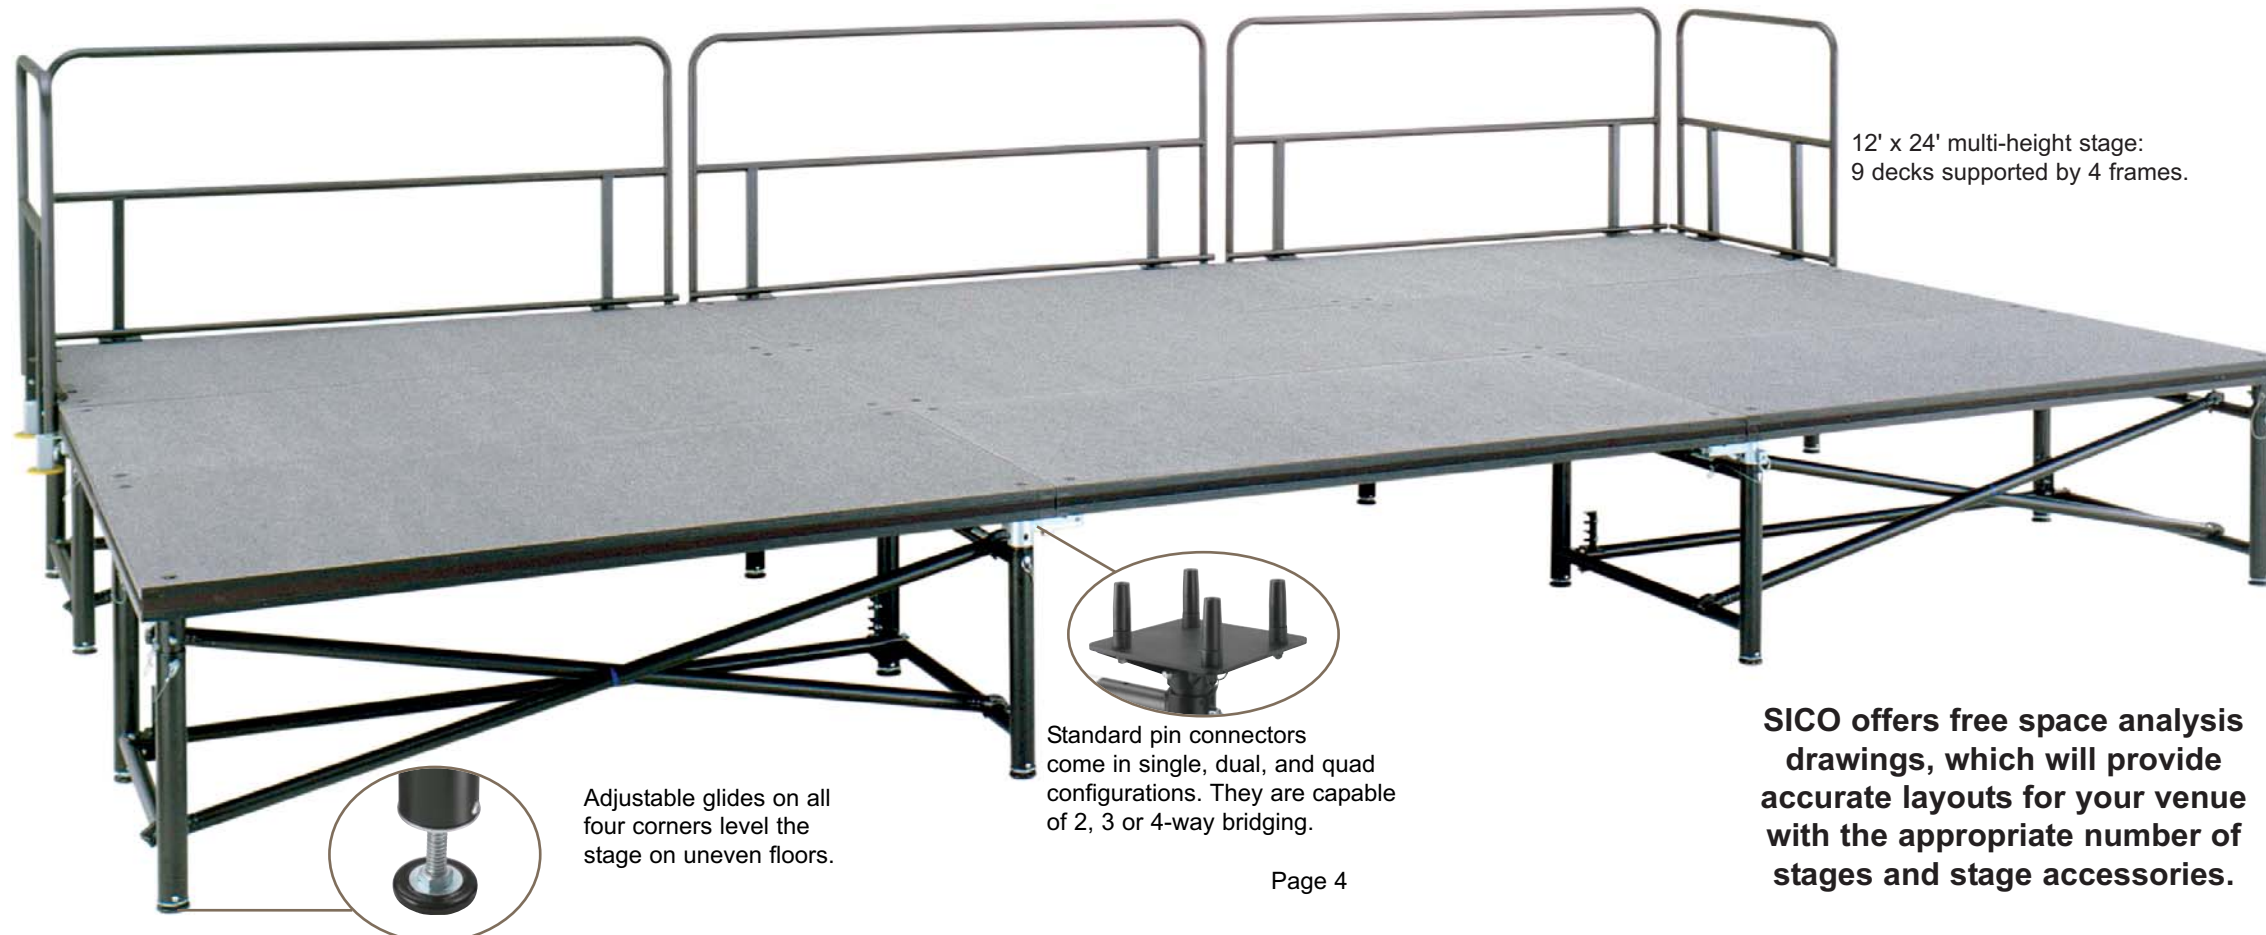

Quiet and Stable Surface:

- Reversible decks offer a long wearing carpet surface or a scratch resistant Tuff-Deck smooth surface.

Solid Attachment:

- The flex pin connectors provide a quick and solid attachment between the decks and the frames without any loose parts or hole-plugs.

Minimum Storage Space:

- The frames and braces store on mobile storage caddies that are easily rolled from storage to the set-up location.

Accessories:

- Adjustable step units, ADA ramps, guard rail covers, drapes, backdrops and crowd control barriers (see pages 10 & 11).

Guard Rails

- This added safety feature must be used with all SICO stages and risers.

Sway braces store on frames.

Mobile Storage Caddies for Fold N' Set frames and decks.

Insertable legs are available for stage heights up to 24".

SICO offers free space analysis drawings, which will provide accurate layouts for your venue with the appropriate number of stages and stage accessories.

Large open spaces beneath the decks are ideal for stringing cables or stage-side storage.