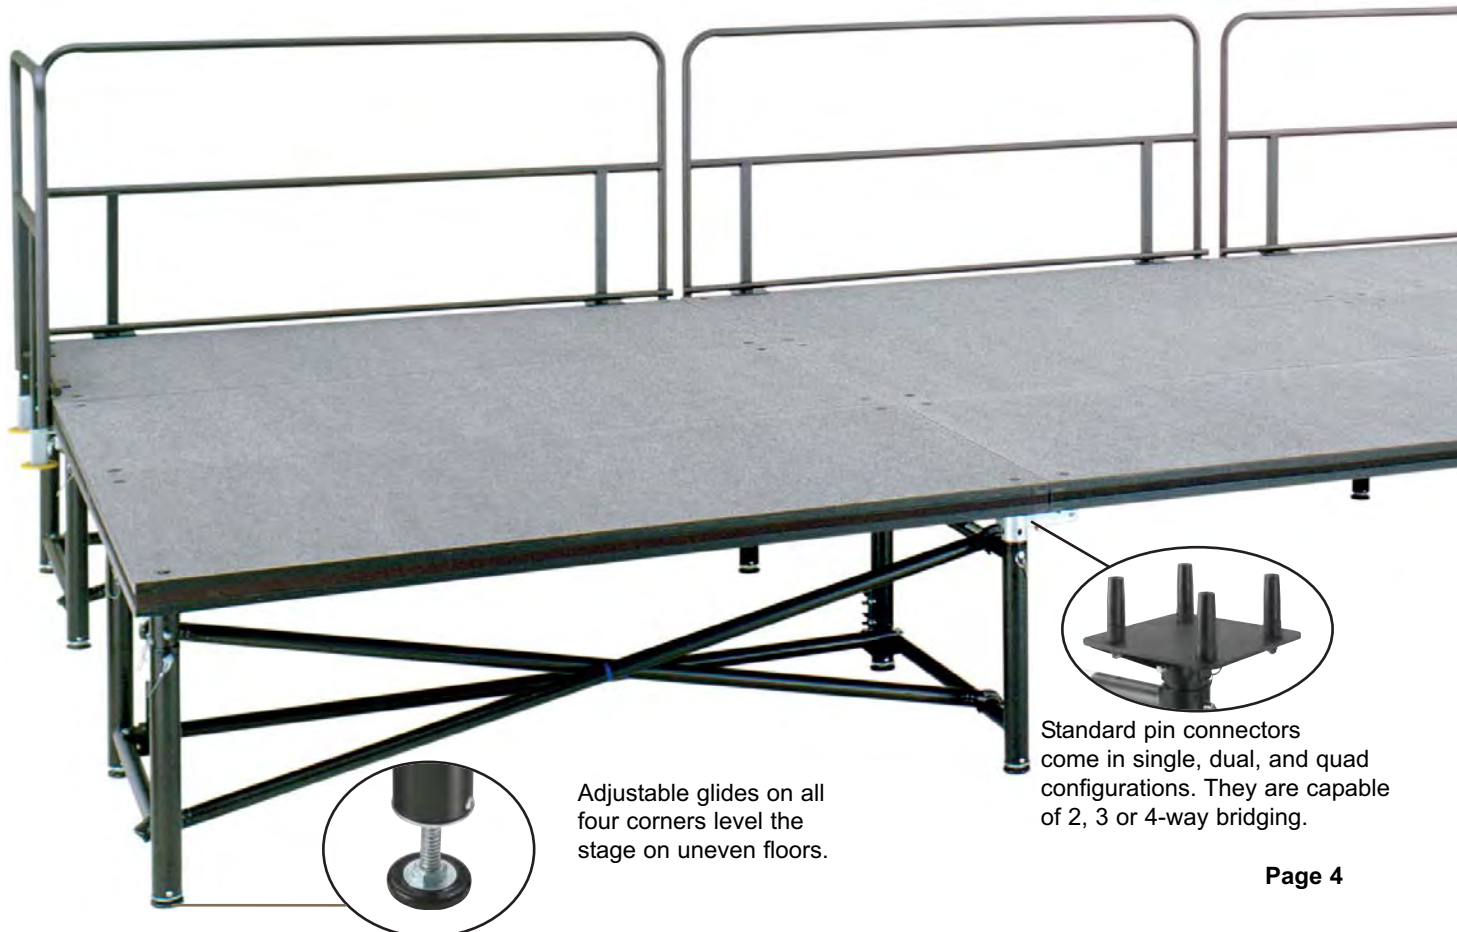

Adjustable glides on all four corners level the stage on uneven floors.