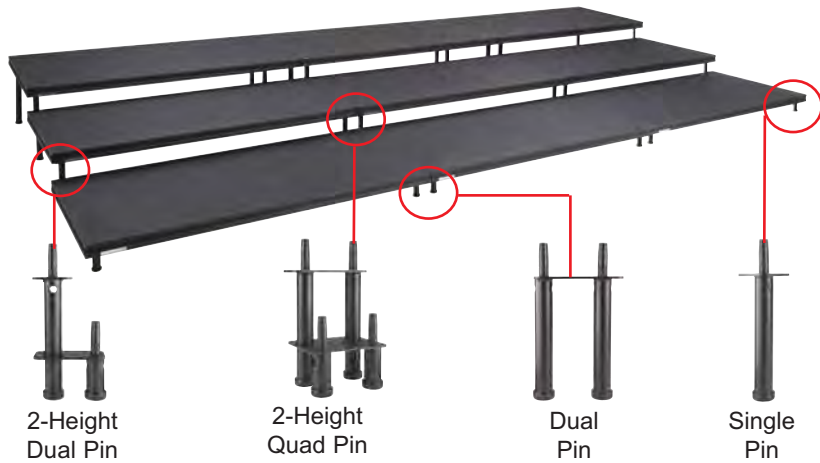

Minimum Storage Space:

- The frames and braces store on mobile storage caddies that are easily rolled from storage to the set-up location.

Accessories:

- Adjustable step units, ADA ramps, guard rail covers, drapes, backdrops and crowd control barriers (see pages 10 & 11).

Guard Rails

- This added safety feature must be used with all SICO stages and risers.

Sway braces store on frames.

Adjustable glides on all four corners level the stage on uneven floors.

Standard pin connectors come in single, dual, and quad configurations. They are capable of 2, 3 or 4-way bridging.

Mobile Storage Caddies for Fold N' Set frames and decks.

Insertable legs are available for stage heights up to 24".

12' x 24' multi-height stage:
9 decks supported by 4 frames.

SICO offers free space analysis drawings, which will provide accurate layouts for your venue with the appropriate number of stages and stage accessories.

Large open spaces beneath the decks are ideal for stringing cables or stage-side storage.

FOLD N' SET STAGE & RISER SPECS:

4' x 8' (122cm x 244cm)

Frame Model #3628-476B: 48" to 76" heights (122cm to 193cm)