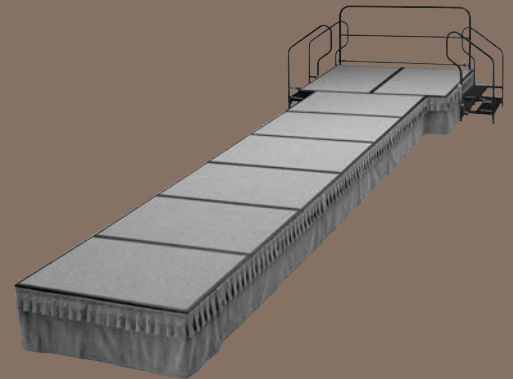

SICO 1800 Dual-Height Stage

The Dual-Height / Single Height 1800 series offers all the advantages of a mobile folding stage, plus the added simplicity and speed of built-in height adjustability.

Single Person Set-up:

- Sico Adaptable Ramps allow the same fast set-up as you have with a Sico portable folding stage.

- Velcro on all four sides of stage make for easy drape attachment. Drapes are adjustable, allowing full deck-to-floor coverage at all heights.

Accessories:

- Adjustable step units, ADA ramps, guard rails, guard rail covers, chair/table stops and drapes.

Service:

- Sico offers free space analysis drawings, which will provide accurate layouts for your venue with the appropriate number of stages and stage accessories.

Specifications:

- See specifications on page 10.

- Ideal for head table risers, performance stages, fashion runways, speaker's platform and theatre-in-the-round.

- Universal guardrails are used with the 1800 Stage, as well as the Sico Tri-Height stage.