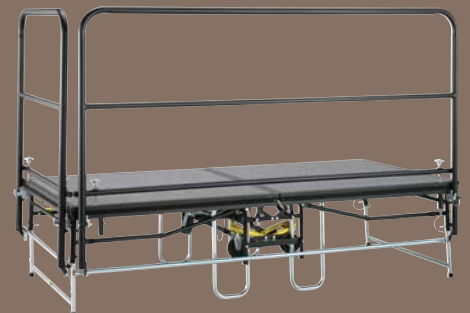

SICO 1800 Dual-Height Stage

The Dual-Height / Single Height 1800 series offers all the advantages of a mobile folding stage, plus the added simplicity and speed of built-in height adjustability.

Single Person Set-up:

- Sico Adaptable Ramps allow the same fast set-up as you have with a Sico portable folding stage.

- Velcro on all four sides of stage make for easy drape attachment. Drapes are adjustable, allowing full deck-to-floor coverage at all heights.

Accessories:

- Adjustable step units, ADA ramps, guard rails, guard rail covers, chair/table stops and drapes.

Service:

- Sico offers free space analysis drawings, which will provide accurate layouts for your venue with the appropriate number of stages and stage accessories.

Specifications:

- See specifications on page 10.

- Ideal for head table risers, performance stages, fashion runways, speaker's platform and theatre-in-the-round.

- Universal guardrails are used with the 1800 Stage, as well as the Sico Tri-Height stage.