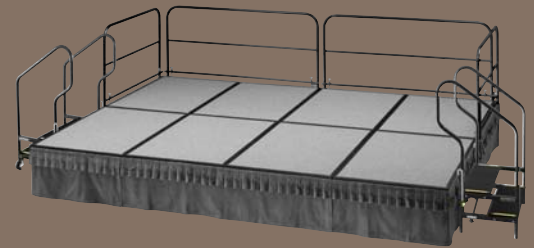

SICO 1800 Dual-Height Stage

The Dual-Height / Single Height 1800 series offers all the advantages of a mobile folding stage, plus the added simplicity and speed of built-in height adjustability.

Single Person Set-up:

- Sico Adaptable Ramps allow the same fast set-up as you have with a Sico portable folding stage.

- Velcro on all four sides of stage make for easy drape attachment. Drapes are adjustable, allowing full deck-to-floor coverage at all heights.

Accessories:

- Adjustable step units, ADA ramps, guard rails, guard rail covers, chair/table stops and drapes.

Service:

- Sico offers free space analysis drawings, which will provide accurate layouts for your venue with the appropriate number of stages and stage accessories.

Specifications:

- See specifications on page 10.

- Ideal for head table risers, performance stages, fashion runways, speaker's platform and theatre-in-the-round.

- Universal guardrails are used with the 1800 Stage, as well as the Sico Tri-Height stage.