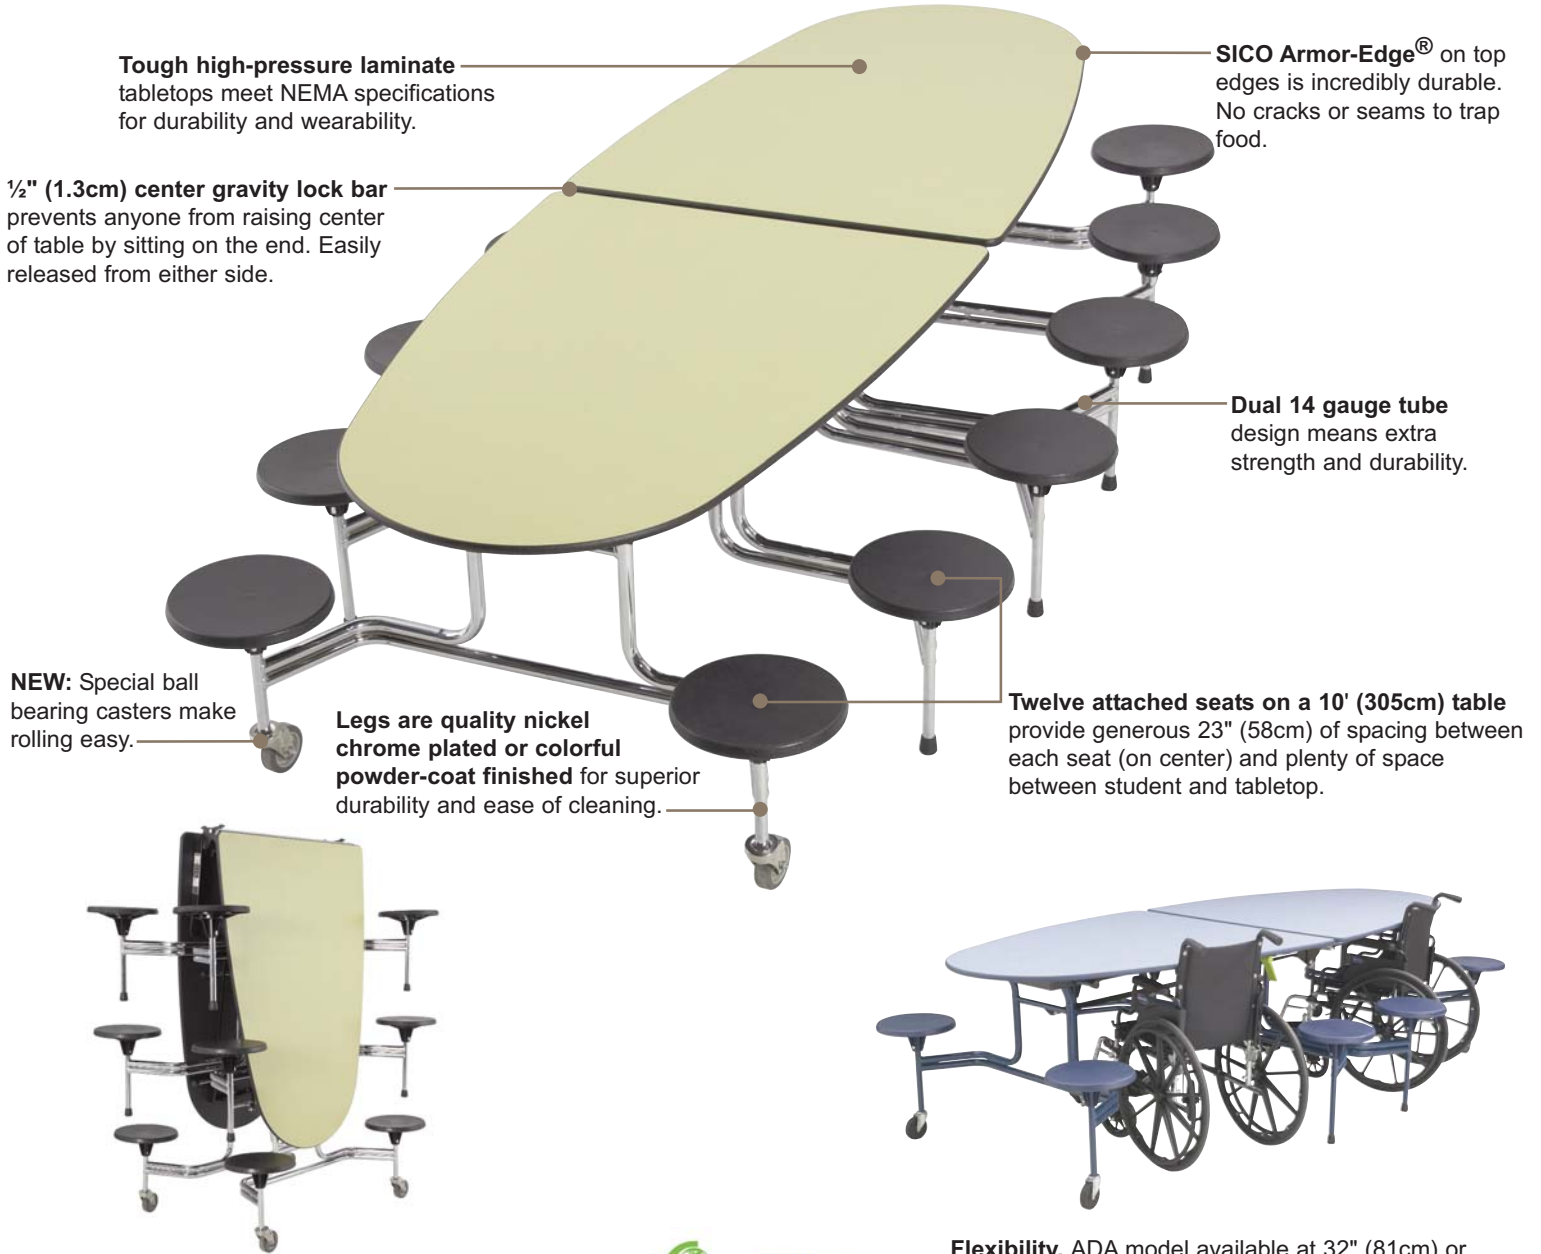

# SICO Communicator Mobile Folding Table

Your choice of a unique elliptical shape that allows eye-to-eye contact and interaction similar to the Graduate with the bonus of additional seating capacity.

- **Large capacity** 42" x 10' (119cm x 305cm) top provides adequate spacing for 12 standard size lunch trays. Increased seating capacity is up to 15% - 20% over separate tables and chairs.
- **Unique Elliptical shape** allows eye-to eye contact between all users, reducing noise levels and promoting quieter interaction.
- **Space Efficiency.** Fewer tables are needed to seat many students, saving cost and space.

**Quick clean-up and compact storage** saves time, \$'s and effort.

**Flexibility.** ADA model available at 32" (81cm) or 29" (74cm) height with 8 seats and space for 4 wheelchairs.

**Warranty:** Lifetime warranty on welds and 15 years on other components.

Top shape	Top dimensions seating capacity	Top heights	Storage dimensions single unit L"xW"	Weight
Communicator Elliptical	42" x 10' (119cm x 305cm) top, (12 stools)	27" (69cm), 29" (74cm)	72"L x 43-1/8"W (195cm x 110cm)	289 lbs (131kg)
Communicator Elliptical	ADA 42" x 10' (119cm x 305cm) top, 8 seats & 4 wheelchairs	29" (74cm), 32" (81cm)	72"L x 43-1/8"W (195cm x 110cm)	289 lbs (131kg)