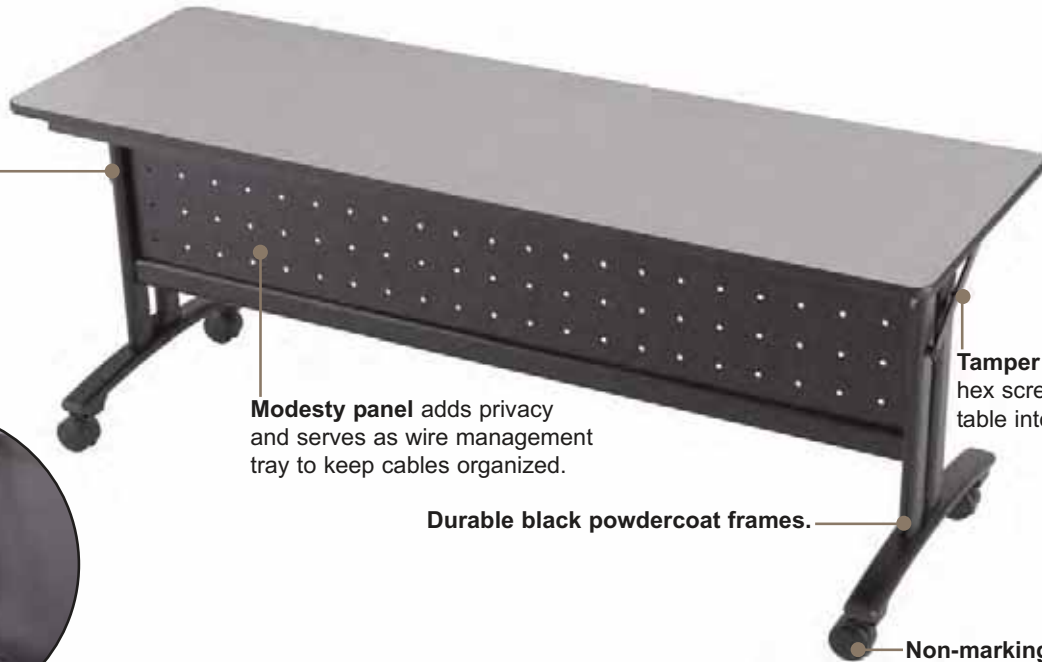

SICO MultiApp Mobile Folding Table

Your choice for multiple applications, such as boardroom, computer lab, conference hall, classroom, cafeteria, and ballroom. Set-up for food service, audio-visual equipment, displays, and much more.

- **Mobility:** Needs no caddy. One person can easily roll this table into service or storage.
- **Top edge choices** include SICO's practically indestructible Armor Edge® on 3/4" (1.9cm) MDF or 1-1/8" (2.9cm)MDF with genuine oak trim (rectangles only).
- **Optional: Wire management grommets.** A great computer station on wheels (COWs).

Offset leg structure allows plenty of leg room.

Modesty panel adds privacy and serves as wire management tray to keep cables organized.

Tamper resistant hex screw for locking table into open position.

Durable black powdercoat frames.

Non-marking casters roll easily over all surfaces.

Pneumatic assist makes folding and unfolding the table quick and easy.

Nests in a minimum of storage space. Each additional unit requires only 10" (25.4cm) of added space.