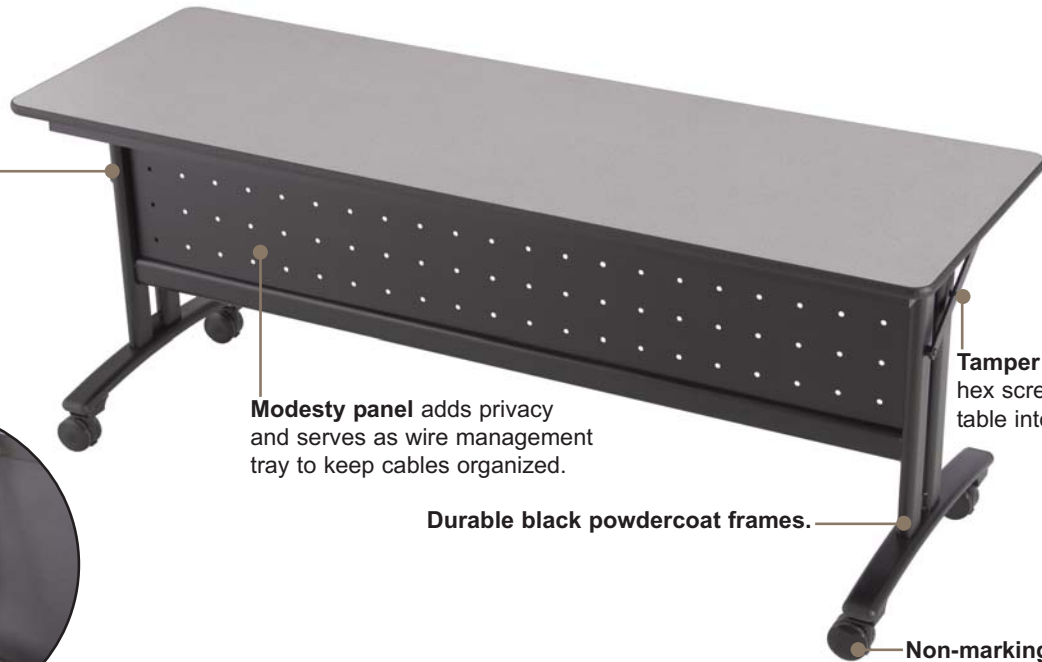

SICO MultiApp Mobile Folding Table

Your choice for multiple applications, such as boardroom, computer lab, conference hall, classroom, cafeteria, and ballroom. Set-up for food service, audio-visual equipment, displays, and much more.

- **Mobility:** Needs no caddy. One person can easily roll this table into service or storage.
- **Top edge choices** include SICO's practically indestructible Armor Edge® on 3/4" (1.9cm) MDF or 1-1/8" (2.9cm)MDF with genuine oak trim (rectangles only).
- **Optional: Wire management grommets.** A great computer station on wheels (COWs).

Offset leg structure allows plenty of leg room.

Modesty panel adds privacy and serves as wire management tray to keep cables organized.

Tamper resistant hex screw for locking table into open position.

Durable black powdercoat frames.

Non-marking casters roll easily over all surfaces.

Pneumatic assist makes folding and unfolding the table quick and easy.

Nests in a minimum of storage space. Each additional unit requires only 10" (25.4cm) of added space.