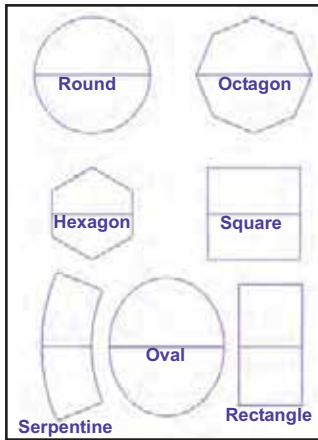

SICO Pacer Table Series

Your choice when you are looking for a table that comes in a variety of shapes to mix the layout of tables in your cafeteria or multi-purpose room.

- **Tops never touch the floor** whether in the use or stored position. SICO tables either are standing on their legs or on their wheels.
- **60% faster set-up** than conventional folding leg tables. The saving in labor alone can pay for SICO tables in a short period of time.

14 gauge square steel center support gives greater strength while preventing damage to tops at center.

Innovative lock bar.
Releasing the lock allows for a gentler opening. Operable from either side of the table.

Round, oval, octagon, square, hexagon, rectangular & serpentine.
SICO Pacer Tables are available in a variety of shapes for variety.

Wheels are off the floor in open position, and table rests on its legs. The wheels engage only in folded position.