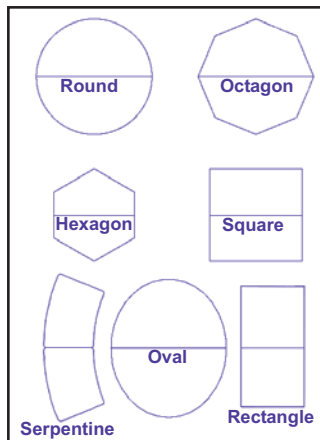

SICO Pacer Table Series

Your choice when you are looking for a table that comes in a variety of shapes to mix the layout of tables in your cafeteria or multi-purpose room.

- **Tops never touch the floor** whether in the use or stored position. SICO tables either are standing on their legs or on their wheels.
- **60% faster set-up** than conventional folding leg tables. The saving in labor alone can pay for SICO tables in a short period of time.

14 gauge square steel center support gives greater strength while preventing damage to tops at center.

Recessed legs and horizontal support frame means less bumping of legs.

Innovative lock bar. Releasing the lock allows for a gentler opening. Operable from either side of the table.

Square tube legs give extra strength. One-inch (25mm) 16-gauge steel square tube leg is 63% stronger than one-inch round 16-gauge.

Round, oval, octagon, square, hexagon, rectangular & serpentine. SICO Pacer Tables are available in a variety of shapes for variety.