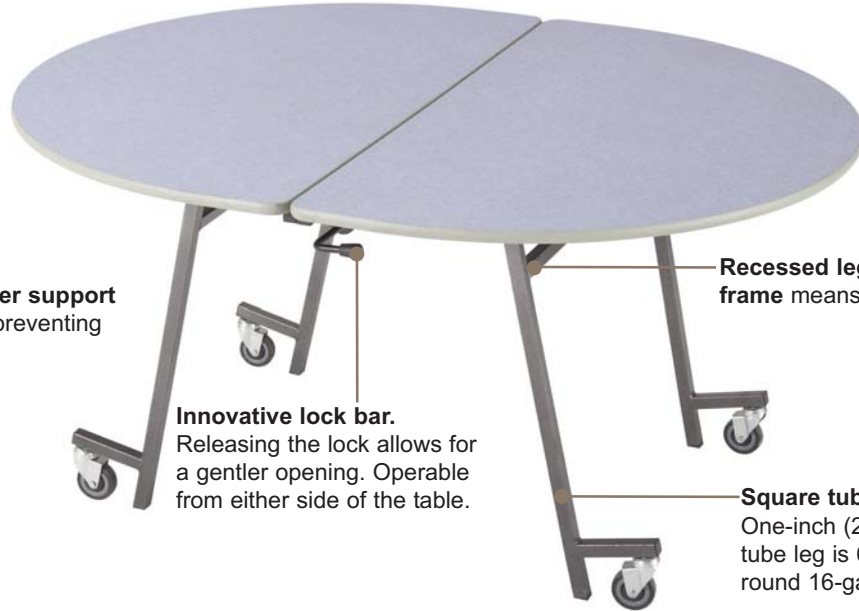

SICO Pacer Table Series

Your choice when you are looking for a table that comes in a variety of shapes to mix the layout of tables in your cafeteria or multi-purpose room.

- **Tops never touch the floor** whether in the use or stored position. SICO tables either are standing on their legs or on their wheels.
- **60% faster set-up** than conventional folding leg tables. The saving in labor alone can pay for SICO tables in a short period of time.

14 gauge square steel center support gives greater strength while preventing damage to tops at center.

Recessed legs and horizontal support frame means less bumping of legs.

Innovative lock bar. Releasing the lock allows for a gentler opening. Operable from either side of the table.

Square tube legs give extra strength. One-inch (25mm) 16-gauge steel square tube leg is 63% stronger than one-inch round 16-gauge.

Round, oval, octagon, square, hexagon, rectangular & serpentine. SICO Pacer Tables are available in a variety of shapes for variety.