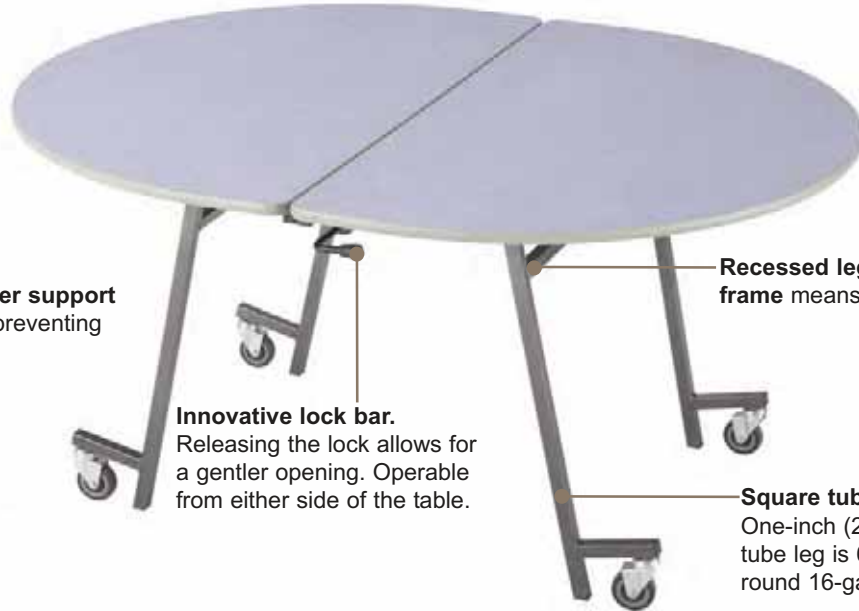

SICO Pacer Table Series

Your choice when you are looking for a table that comes in a variety of shapes to mix the layout of tables in your cafeteria or multi-purpose room.

- **Tops never touch the floor** whether in the use or stored position. SICO tables either are standing on their legs or on their wheels.
- **60% faster set-up** than conventional folding leg tables. The saving in labor alone can pay for SICO tables in a short period of time.

14 gauge square steel center support gives greater strength while preventing damage to tops at center.

Innovative lock bar.
Releasing the lock allows for a gentler opening. Operable from either side of the table.

Recessed legs and horizontal support frame means less bumping of legs.

Square tube legs give extra strength.
One-inch (25mm) 16-gauge steel square tube leg is 63% stronger than one-inch round 16-gauge.

Round, oval, octagon, square, hexagon, rectangular & serpentine.
SICO Pacer Tables are available in a variety of shapes for variety.

Wheels are off the floor in open position, and table rests on its legs. The wheels engage only in folded position.