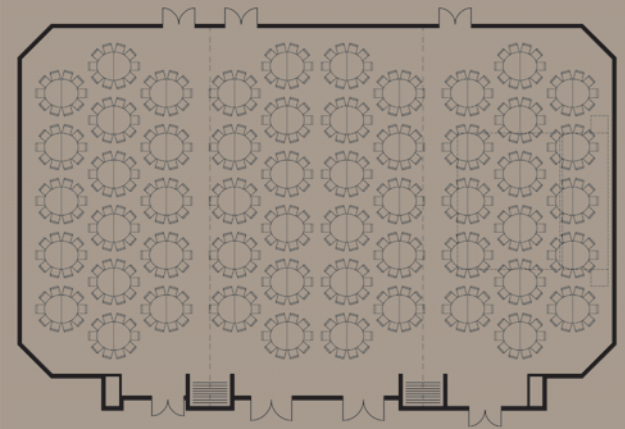

Recessed underframing permits **comfortable seating** in all positions.

Innovative lock bar. Releasing the lock allows for a **gentler opening**. Operable from either side of the table.

The SICO Armor-Edge® is the strongest edge available. It seals the edge for sanitary purposes, allowing for easy cleaning.

Legs are nickel chrome plated for appearance, **ease of cleaning and durability**. (Black and other powder-coat enamel colors also available.)

**Wheels are off the floor** in open position, and table rests on its legs. The wheels engage only in folded position.

**Tables nest for compact storage**

**Table edges never touch the floor**  
won't become rough and snag your linens.

**44 rounds tables seat 440**

**54 oval tables seat 540**

**Oval tables increase seating capacity.**

A 60" x 72" (152cm x 183cm) oval table seats up to 10 people just as comfortably as a 72" (183cm) round. Yet, many more oval tables may be placed into a banquet room. Seat more, serve more, increase your capacity up to 32% and increase your profitability from banquet ice.