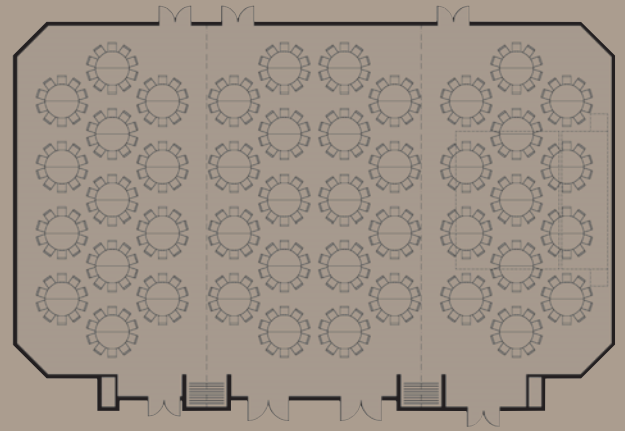

Recessed underframing permits **comfortable seating** in all positions.

Innovative lock bar. Releasing the lock allows for a **gentler opening**. Operable from either side of the table.

The SICO Armor-Edge® is the strongest edge available. It seals the edge for sanitary purposes, allowing for easy cleaning.

Legs are nickel chrome plated for appearance, **ease of cleaning and durability**. (Black and other powder-coat enamel colors also available.)

**Wheels are off the floor** in open position, and table rests on its legs. The wheels engage only in folded position.

**Tables nest for compact storage**

**Table edges never touch the floor**  
won't become rough and snag your linens.

**44 rounds tables seat 440**

**54 oval tables seat 540**

**Oval tables increase seating capacity.**

A 60" x 72" (152cm x 183cm) oval table seats up to 10 people just as comfortably as a 72" (183cm) round. Yet, many more oval tables may be placed into a banquet room. Seat more, serve more, increase your capacity up to 32% and increase your profitability from banquet ice.