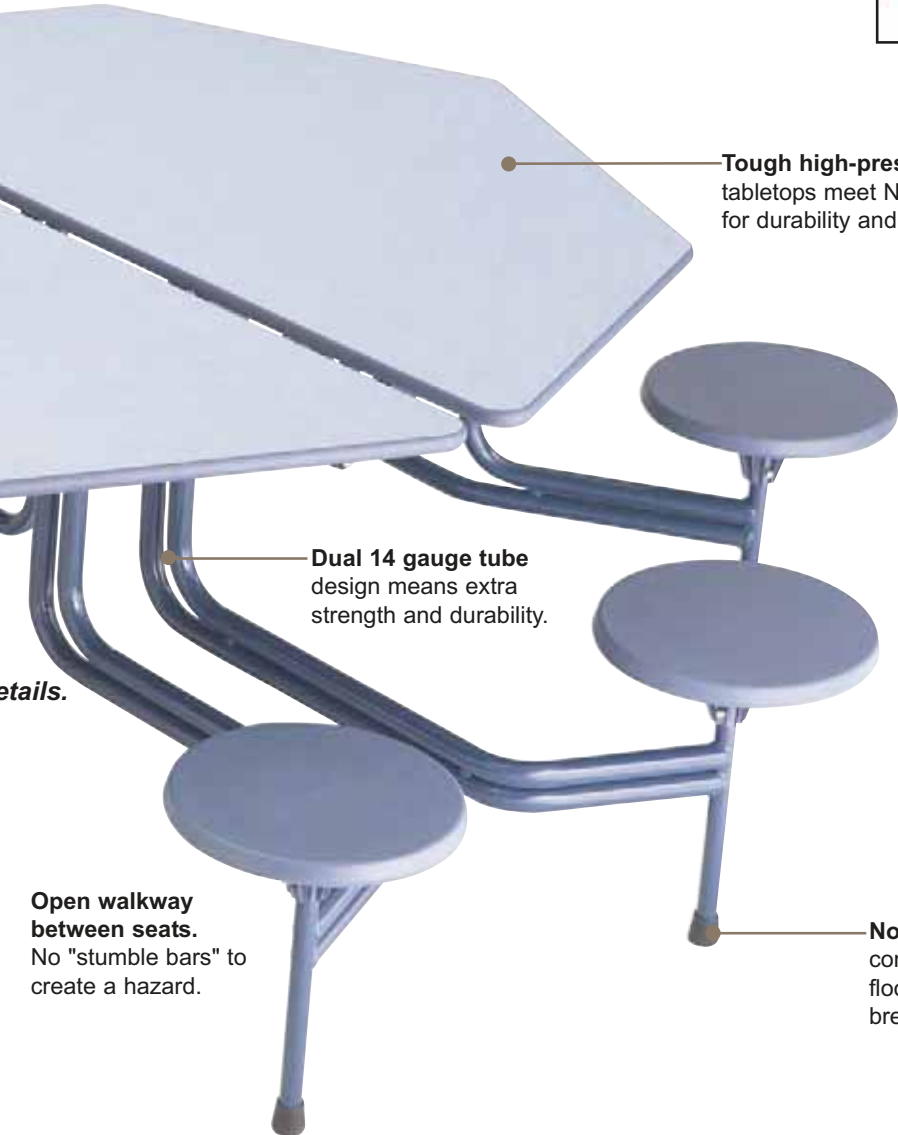

SICO Armor-Edge® is incredibly durable. No cracks or seams to trap food. Hermetically seals table core for sanitary purposes and moisture resistance for longer life.

Almost indestructible 13" (33cm) one-piece ABS seats keep their good looks through years of everyday use.

Tamper proof expansion rivets secure frame onto sturdy MDF (Medium Density Fiberboard) core. No screws to work loose.

Aircraft lock-nuts at all main pivot points remain tight and can't work loose.

Two 7 gauge vertical hinges won't trap food and provide additional strength and durability.

Features:

- **SICO table frames are 14-gauge structural steel.** One piece unitized frame construction does not rely on table top for strength. Frames are finished in black powder coat finish designed to take hard everyday use and still look good.
- **Create a dramatic new look for your cafeteria!** See back page for attractive new color combinations for tops, edges, legs, and seats.

Tough high-pressure laminate tabletops meet NEMA specifications for durability and wearability.

Dual 14 gauge tube design means extra strength and durability.

1/2" (1.3cm) center gravity lock bar prevents anyone from raising center of table by sitting on the end. Easily released from either side.