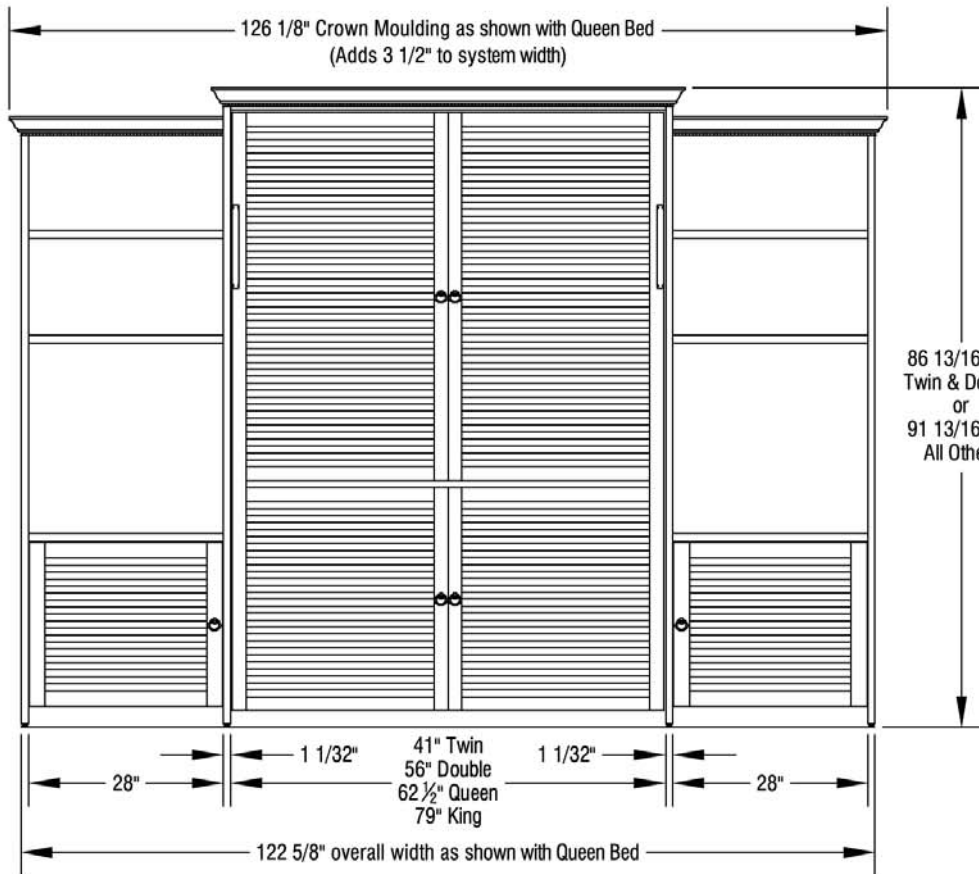

The Key West Series

SICO America Inc.

7525 Cahill Road, Minneapolis, Minnesota 55439 USA

Toll-Free: 1-800-328-6138 or 952-941-1700

Fax: 952-941-6688, e-mail: sales@sicoinc.com

Visit our web site at www.sicoinc.com