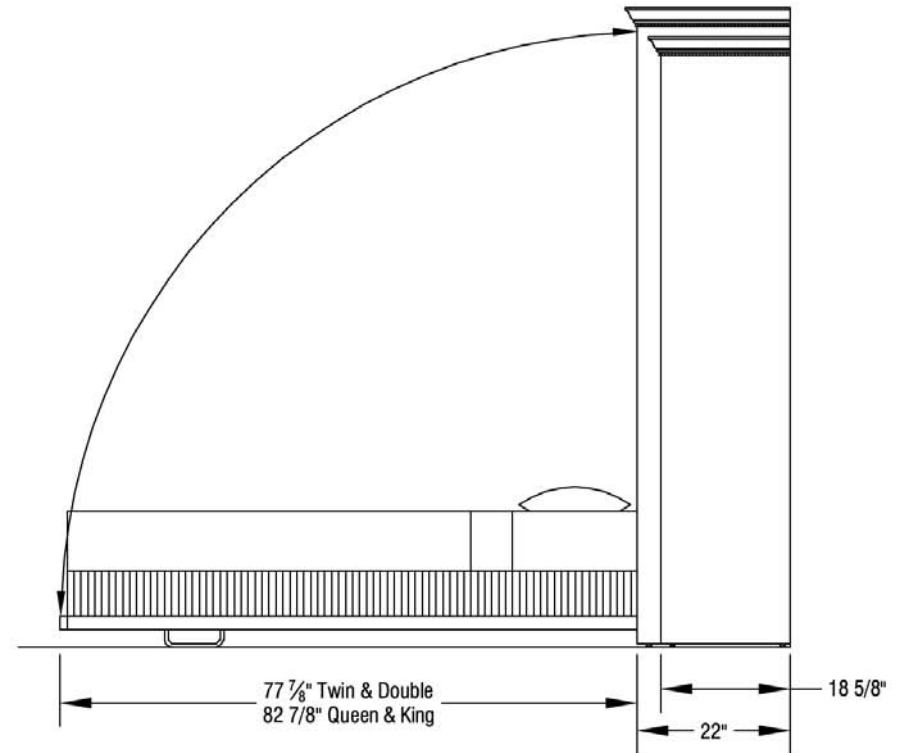

The Key West Series

SICO America Inc.

7525 Cahill Road, Minneapolis, Minnesota 55439 USA

Toll-Free: 1-800-328-6138 or 952-941-1700

Fax: 952-941-6688, e-mail: sales@sicoinc.com

Visit our web site at www.sicoinc.com