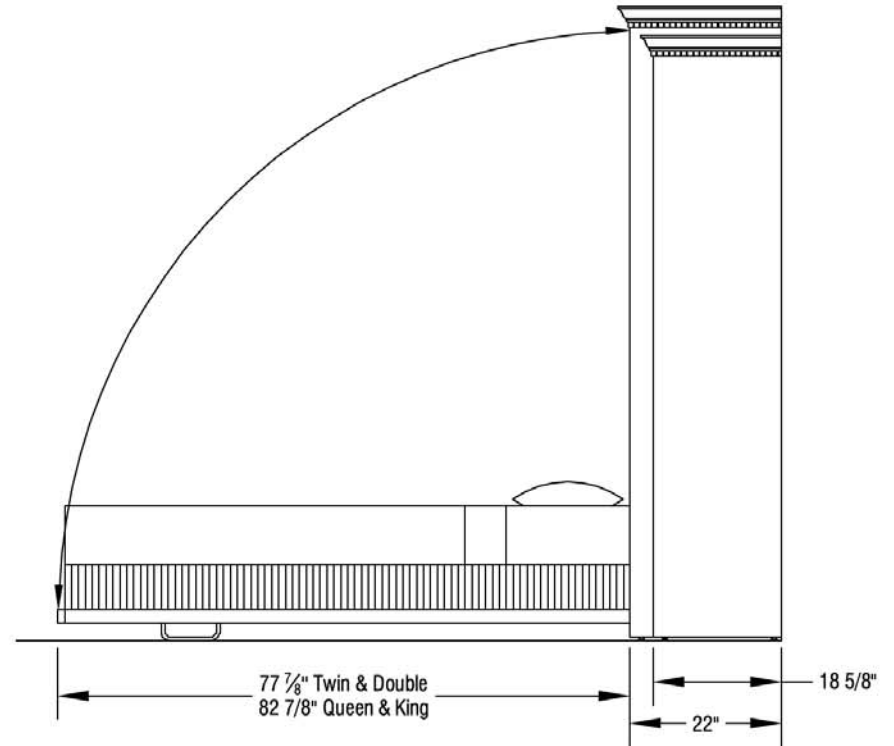

The Tuscany Series

SICO America Inc.

7525 Cahill Road, Minneapolis, Minnesota 55439 USA
Toll-Free: 1-800-328-6138 or 952-941-1700
Fax: 952-941-6688, e-mail: sales@sicoinc.com
Visit our web site at www.sicoinc.com