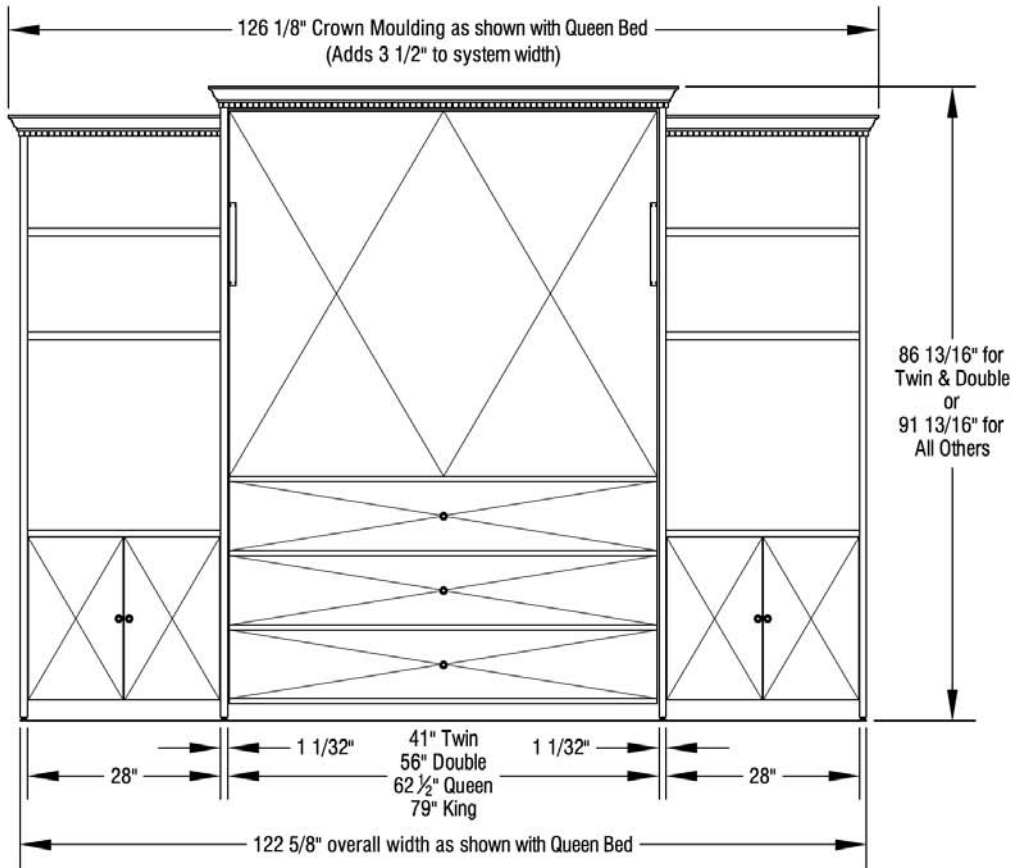

The Tuscany Series

SICO America Inc.

7525 Cahill Road, Minneapolis, Minnesota 55439 USA
Toll-Free: 1-800-328-6138 or 952-941-1700
Fax: 952-941-6688, e-mail: sales@sicoinc.com
Visit our web site at www.sicoinc.com