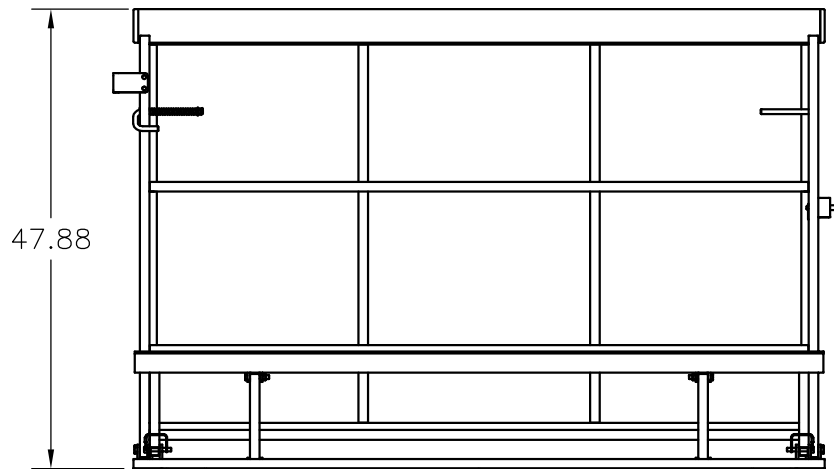

		SHEET: 2 of 2
DRAWING NO.	ASSY 6FT BAR	REV A

SICO SICO NORTH AMERICA
7525 CAHILL ROAD
MINNEAPOLIS, MN 55439

COPYRIGHT 2003
DO NOT SCALE DRAWING

DIMENSIONS 6FT BARRIER
CROWD BARRIER

SCALE
1:20

DRAWING NO.
ASSY 6FT BARRIER

REV SHEET
A 2 of 2

FORM: MDT6TBK2