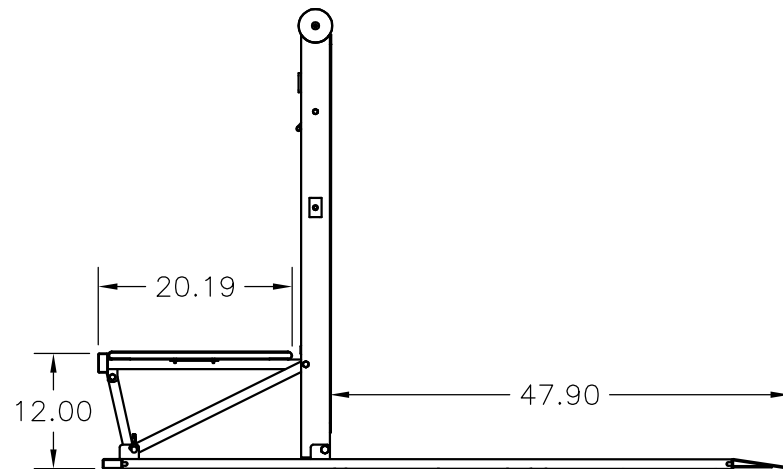

		SHEET: 2 of 2
DRAWING NO.	ASSY 6FT BAR	REV A

SICO SICO NORTH AMERICA
7525 CAHILL ROAD
MINNEAPOLIS, MN 55439

COPYRIGHT 2003
DO NOT SCALE DRAWING

DIMENSIONS 6FT BARRIER
CROWD BARRIER

SCALE
1:20

DRAWING NO.
ASSY 6FT BARRIER

REV SHEET
A 2 of 2

FORM: MDT6TBK2