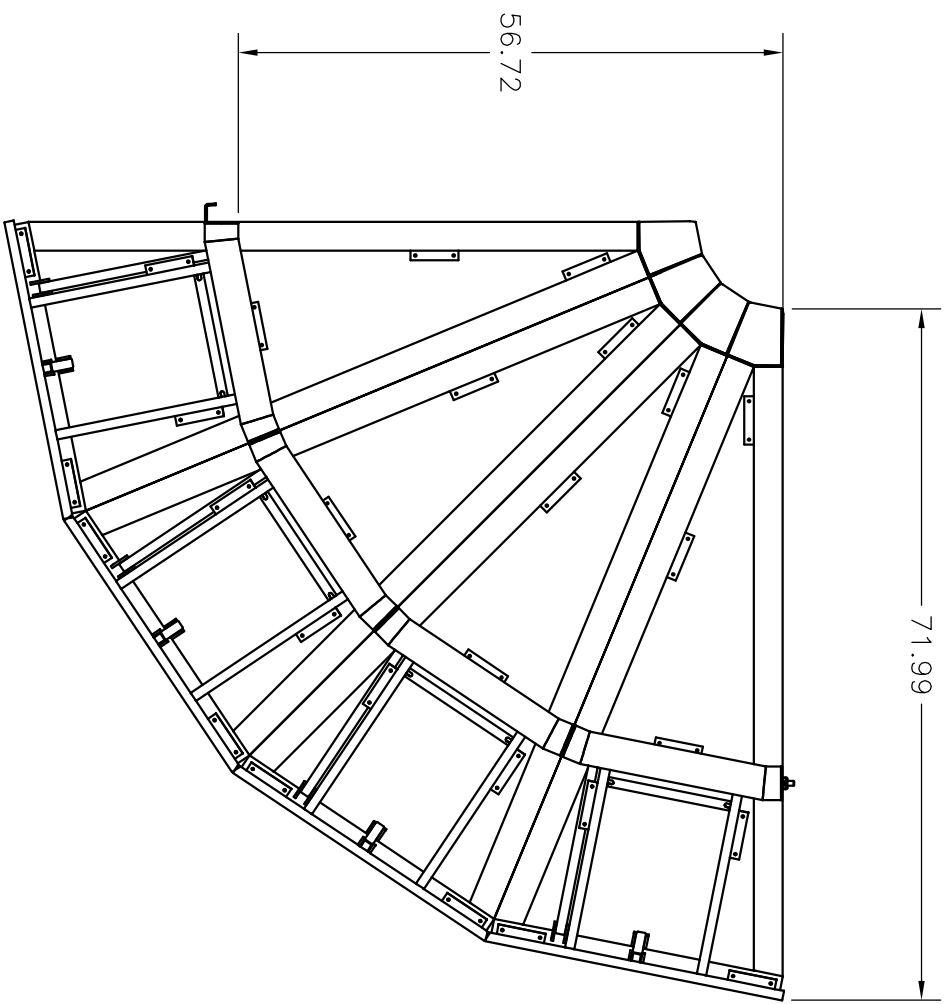

SHEET:		2 of 2
DRAWING NO.	REV	
INSIDE 90	A	

SICO

SICO NORTH AMERICA
7525 CAHILL ROAD
MINNEAPOLIS, MN 55439

COPYRIGHT 2004
DO NOT SCALE DRAWING

PLAN VIEW
90 DEGREE INSIDE CORNER

SCALE
1:1

DRAWING NO.
INSIDE 90

REV SHEET
A 2 of 2

FORM: MD161BK2