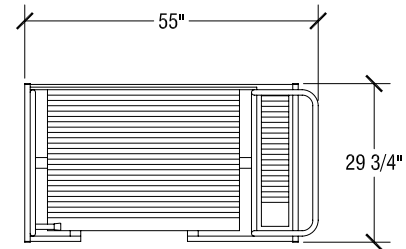

**Right Hand Corner Grooved Strip: W5094-105**

**Left Hand Corner Grooved Strip: W5094-106**

## Trim Sections

Straight Sections are 5 1/8" x 36". Corner Sections are 41 1/8" x 5 1/8".

## Storage Caddy Dimensions

Caddy P/N: DSC14P

Capacity: 25 3' x 3' Dance Floor Panels and Trim

Loaded Caddy Height: 49 1/2"