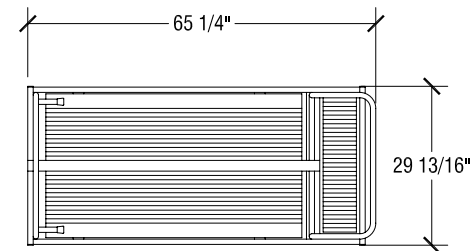

Single Dance Floor Panel

Black Panel: DLP14K

White Panel: DLP14W

Northern Birch Panel: DLP14B

Cherry Rose Panel: DLP14R

Straight Tongued Strip - W2700-401

Straight Grooved Strip - W2700-402

Right Hand Corner Tongued Strip - W2700-403

Left Hand Corner Tongued Strip - W2700-404

Right Hand Corner Grooved Strip - W2700-405

Left Hand Corner Grooved Strip - W2700-406

Trim Sections

Straight Sections are 6 1/4" x 48". Corner Sections are 54 1/4" x 6 1/4".

SICO Cam-Lam Dance Floor

4' x 4" Dance Floor Panels

For Indoor Use

Storage Caddy Dimensions

Caddy P/N: DSC14S

Capacity: 24 4' x 4" Dance Floor Panels and Trim

Loaded Caddy Height: 63 1/2"