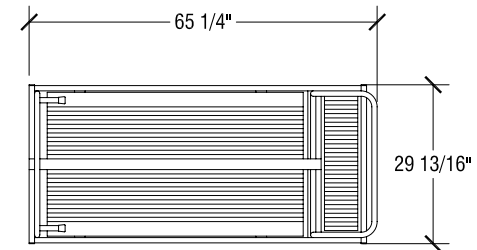

Single Dance Floor Panel

Northern Birch Panel: DLP14B

Cherry Rose Panel: DLP14R

Black Panel: DLP14K

White Panel: DLP14W

Straight Tongued Strip - W2700-401

Straight Grooved Strip - W2700-402

Right Hand Corner Tongued Strip - W2700-403

Left Hand Corner Tongued Strip - W2700-404

Right Hand Corner Grooved Strip - W2700-405

Left Hand Corner Grooved Strip - W2700-406

Trim Sections

Straight Sections are 6 1/4" x 48". Corner Sections are 54 1/4" x 6 1/4".

Available Colors: Black, Gold or Silver

SICO Cam-Lam Dance Floor

4' x 4" Dance Floor Panels

For Indoor Use

Storage Caddy Dimensions

Caddy P/N: DSC14S

Capacity: 24 4' x 4" Dance Floor Panels and Trim

Loaded Caddy Height: 63 1/2"