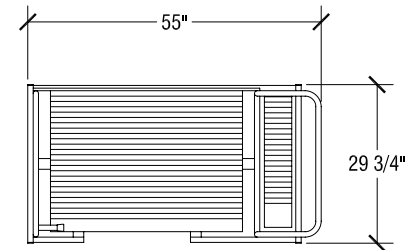

Right Hand Corner Grooved Strip: W2094-105

Left Hand Corner Grooved Strip: W2094-106

Trim Sections

Straight Sections are 5 1/8" x 36". Corner Sections are 41 1/8" x 5 1/8".

SICO Original Dance Floor

3' x 3' Dance Floor Panels

For Indoor Use

Storage Caddy Dimensions

Caddy P/N: DSC14P

Capacity: 25 3' x 3' Dance Floor Panels and Trim

Loaded Caddy Height: 49 1/2"