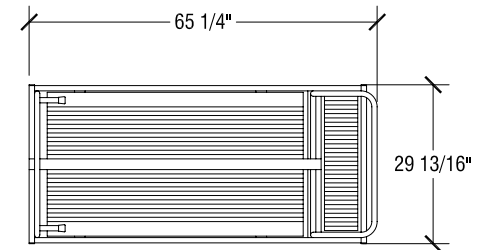

SICO Starlight II Dance Floor

4' x 4" Dance Floor Panels

For Indoor and Temporary Outdoor Use

Storage Caddy Dimensions

Caddy P/N: DSC14S

Capacity: 24 4' x 4" Dance Floor Panels and Trim

Loaded Caddy Height: 63 1/2"