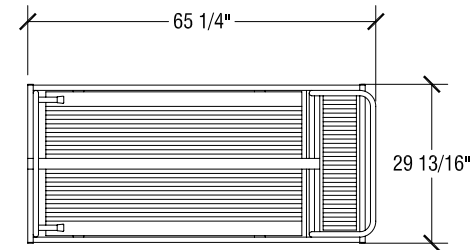

Right Hand Corner Grooved Strip - W2700-405

Left Hand Corner Grooved Strip - W2700-406

## Trim Sections

Straight Sections are 6 1/4" x 48". Corner Sections are 54 1/4" x 6 1/4".

## Storage Caddy Dimensions

Caddy P/N: DSC14S

Capacity: 24 4' x 4" Dance Floor Panels and Trim

Loaded Caddy Height: 63 1/2"