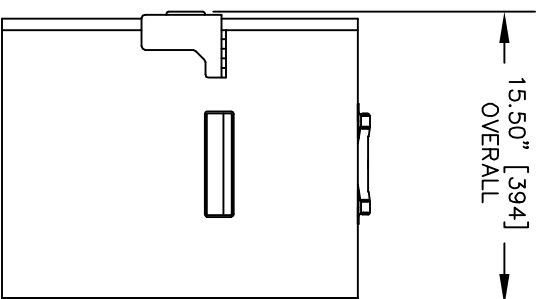

TOP VIEW

FRONT VIEW  
DOOR CLOSED

SIDE VIEW

BLACK SOLID FUEL BOXES HAVE A BLACK BODY AND A STAINLESS BACK PANEL.

BACK VIEW

MODEL 4921 SERIES SOLID FUEL FOOD WARMER