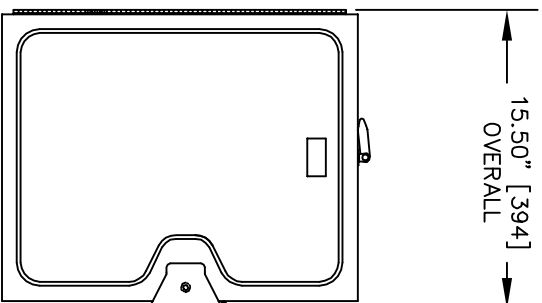

TOP VIEW

FRONT VIEW  
DOOR CLOSED

SIDE VIEW

BLACK SOLID FUEL BOXES HAVE A BLACK BODY AND A STAINLESS BACK PANEL.

BACK VIEW

MODEL 4921 SERIES SOLID FUEL FOOD WARMER