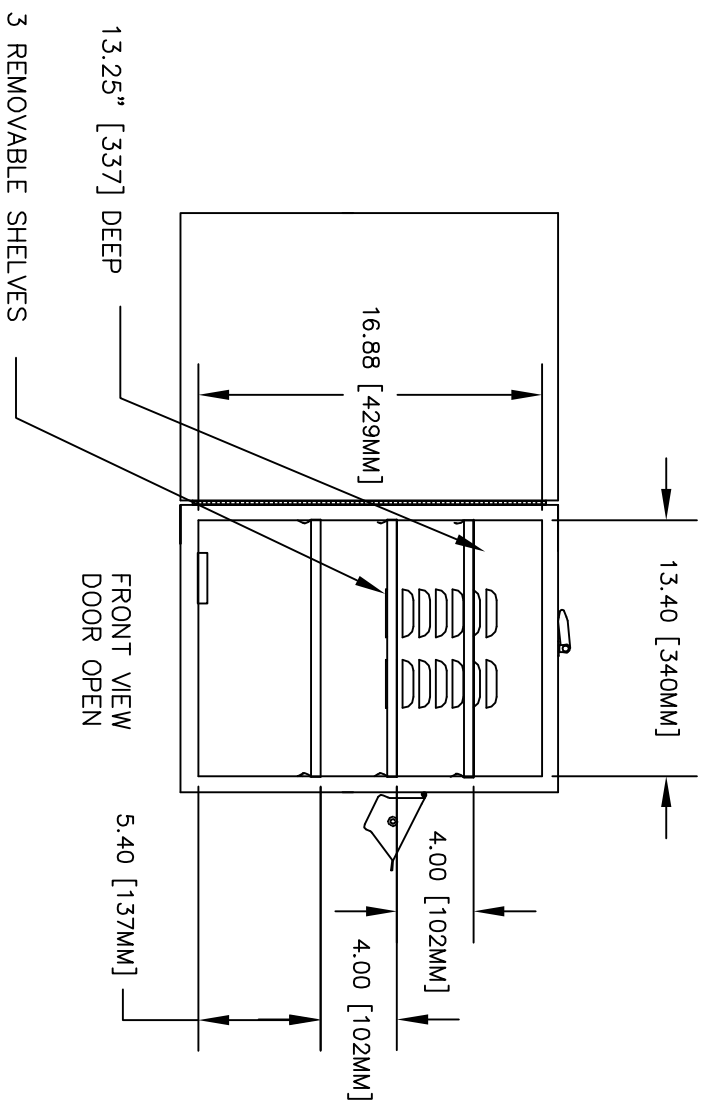

TOP VIEW

FRONT VIEW  
DOOR CLOSED

SIDE VIEW

BLACK SOLID FUEL BOXES HAVE A BLACK BODY AND A STAINLESS BACK PANEL.

BACK VIEW

MODEL 4921 SERIES SOLID FUEL FOOD WARMER