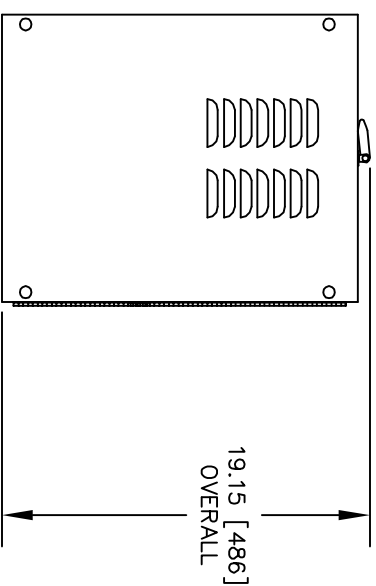

TOP VIEW

FRONT VIEW  
DOOR CLOSED

SIDE VIEW

BLACK SOLID FUEL BOXES HAVE A BLACK BODY AND A STAINLESS BACK PANEL.

BACK VIEW

MODEL 4921 SERIES SOLID FUEL FOOD WARMER