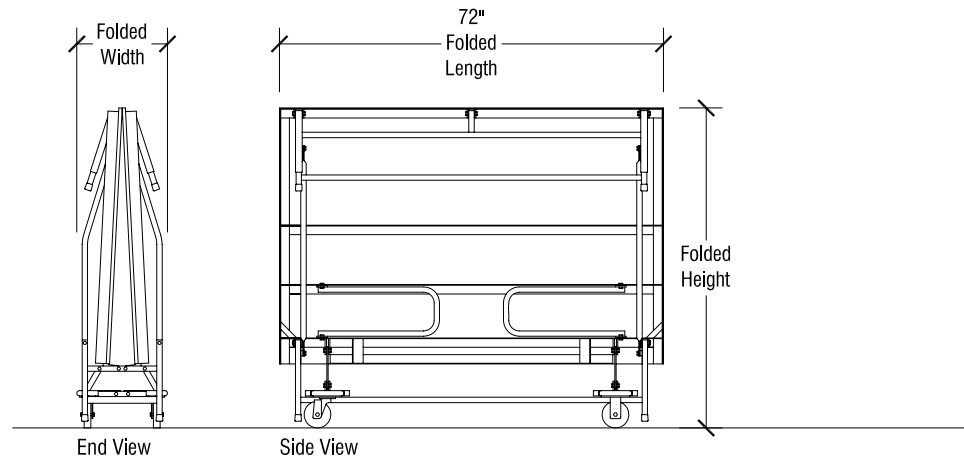

6' x 8' 1800 Series Stage Dimensions			
Single Height Stages		Folded Length = 72"	
Height A	Height B	Folded Width	Folded Height
8"	N/A	16 1/2"	52"
16"	N/A	17"	60"
24"	N/A	21"	68"
32"	N/A	21"	76"
40"	N/A	23"	84"
Dual Height Stages		Folded Length = 72"	
Height A	Height B	Folded Width	Folded Height
16"	24"	17"	60"
24"	32"	21"	68"
32"	40"	21"	76"

Open Stage Dimensions

Folded for Storage

SICO 1800 Series 6' x 8' Stages

Single and Dual Height

Open Stage Dimensions

4' x 8' 1800 Series Stage Dimensions			
Single Height Stages		Folded Length = 48"	
Height A	Height B	Folded Width	Folded Height
8"	N/A	16 1/2"	52"
16"	N/A	17"	60"
24"	N/A	21"	68"
32"	N/A	21"	76"
40"	N/A	23"	84"
Dual Height Stages		Folded Length = 48"	
Height A	Height B	Folded Width	Folded Height
16"	24"	17"	60"
24"	32"	21"	68"
32"	40"	21"	76"

Folded for Storage

SICO 1800 Series 4' x 8' Stages

Single and Dual Height

Open Stage Dimensions

3' x 8' 1800 Series Stage Dimensions		
Single Height Stages (Only)	Folded Length = 36"	
Height	Folded Width	Folded Height
8"	16 1/2"	52"
16"	17"	60"
24"	21"	68"
32"	21"	76"

Folded for Storage

SICO 1800 Series 3' x 8' Stages

Single Height Only