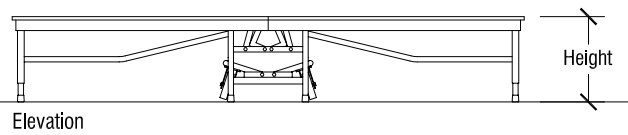

6' x 8' 1800 Series Stage Dimensions			
Single Height Stages		Folded Length = 72"	
Height A	Height B	Folded Width	Folded Height
8"	N/A	16 1/2"	52"
16"	N/A	17"	60"
24"	N/A	21"	68"
32"	N/A	21"	76"
40"	N/A	23"	84"
Dual Height Stages		Folded Length = 72"	
Height A	Height B	Folded Width	Folded Height
16"	24"	17"	60"
24"	32"	21"	68"
32"	40"	21"	76"

Open Stage Dimensions

Folded for Storage

SICO 1800 Series 6' x 8' Stages

Single and Dual Height

Open Stage Dimensions

4' x 8' 1800 Series Stage Dimensions			
Single Height Stages		Folded Length = 48"	
Height A	Height B	Folded Width	Folded Height
8"	N/A	16 1/2"	52"
16"	N/A	17"	60"
24"	N/A	21"	68"
32"	N/A	21"	76"
40"	N/A	23"	84"
Dual Height Stages		Folded Length = 48"	
Height A	Height B	Folded Width	Folded Height
16"	24"	17"	60"
24"	32"	21"	68"
32"	40"	21"	76"

Folded for Storage

SICO 1800 Series 4' x 8' Stages

Single and Dual Height

Open Stage Dimensions

3' x 8' 1800 Series Stage Dimensions		
Single Height Stages (Only)	Folded Length = 36"	
Height	Folded Width	Folded Height
8"	16 1/2"	52"
16"	17"	60"
24"	21"	68"
32"	21"	76"

Folded for Storage

SICO 1800 Series 3' x 8' Stages

Single Height Only