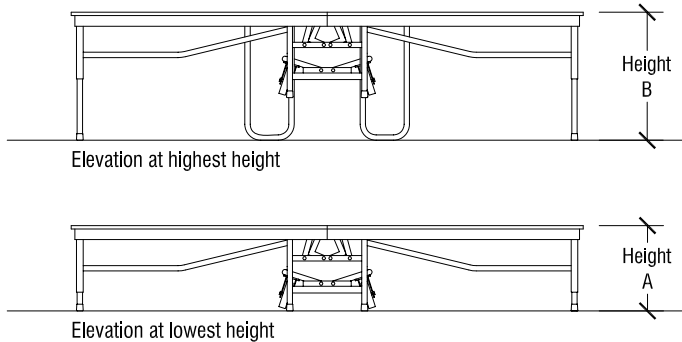

6' x 8' 1800 Series Stage Dimensions			
Single Height Stages		Folded Length = 72"	
Height A	Height B	Folded Width	Folded Height
8"	N/A	16 1/2"	52"
16"	N/A	17"	60"
24"	N/A	21"	68"
32"	N/A	21"	76"
40"	N/A	23"	84"
Dual Height Stages		Folded Length = 72"	
Height A	Height B	Folded Width	Folded Height
16"	24"	17"	60"
24"	32"	21"	68"
32"	40"	21"	76"

Open Stage Dimensions

Folded for Storage

SICO 1800 Series 6' x 8' Stages

Single and Dual Height

Open Stage Dimensions

4' x 8' 1800 Series Stage Dimensions			
Single Height Stages		Folded Length = 48"	
Height A	Height B	Folded Width	Folded Height
8"	N/A	16 1/2"	52"
16"	N/A	17"	60"
24"	N/A	21"	68"
32"	N/A	21"	76"
40"	N/A	23"	84"
Dual Height Stages		Folded Length = 48"	
Height A	Height B	Folded Width	Folded Height
16"	24"	17"	60"
24"	32"	21"	68"
32"	40"	21"	76"

Folded for Storage

SICO 1800 Series 4' x 8' Stages

Single and Dual Height

Open Stage Dimensions

3' x 8' 1800 Series Stage Dimensions		
Single Height Stages (Only)	Folded Length = 36"	
Height	Folded Width	Folded Height
8"	16 1/2"	52"
16"	17"	60"
24"	21"	68"
32"	21"	76"

Folded for Storage

SICO 1800 Series 3' x 8' Stages

Single Height Only