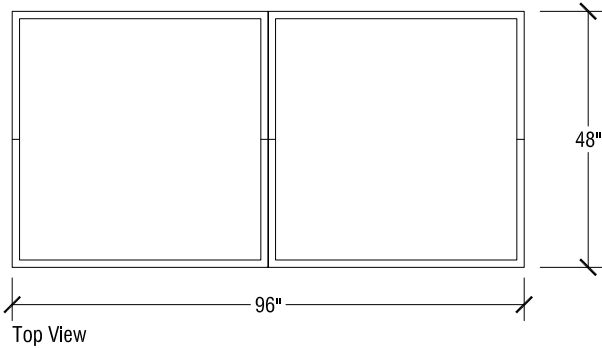

6' x 8' 1800 Series Stage Dimensions			
Single Height Stages		Folded Length = 72"	
Height A	Height B	Folded Width	Folded Height
8"	N/A	16 1/2"	52"
16"	N/A	17"	60"
24"	N/A	21"	68"
32"	N/A	21"	76"
40"	N/A	23"	84"
Dual Height Stages		Folded Length = 72"	
Height A	Height B	Folded Width	Folded Height
16"	24"	17"	60"
24"	32"	21"	68"
32"	40"	21"	76"

Open Stage Dimensions

Folded for Storage

SICO 1800 Series 6' x 8' Stages

Single and Dual Height

Open Stage Dimensions

4' x 8' 1800 Series Stage Dimensions			
Single Height Stages		Folded Length = 48"	
Height A	Height B	Folded Width	Folded Height
8"	N/A	16 1/2"	52"
16"	N/A	17"	60"
24"	N/A	21"	68"
32"	N/A	21"	76"
40"	N/A	23"	84"
Dual Height Stages		Folded Length = 48"	
Height A	Height B	Folded Width	Folded Height
16"	24"	17"	60"
24"	32"	21"	68"
32"	40"	21"	76"

Folded for Storage

SICO 1800 Series 4' x 8' Stages

Single and Dual Height

Open Stage Dimensions

3' x 8' 1800 Series Stage Dimensions		
Single Height Stages (Only)	Folded Length = 36"	
Height	Folded Width	Folded Height
8"	16 1/2"	52"
16"	17"	60"
24"	21"	68"
32"	21"	76"

Folded for Storage

SICO 1800 Series 3' x 8' Stages

Single Height Only