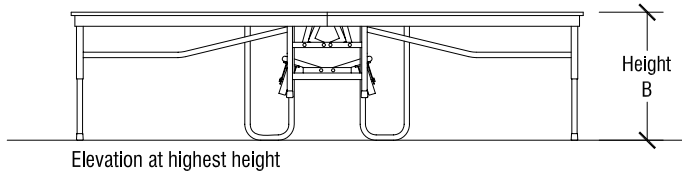

6' x 8' 1800 Series Stage Dimensions			
Single Height Stages		Folded Length = 72"	
Height A	Height B	Folded Width	Folded Height
8"	N/A	16 1/2"	52"
16"	N/A	17"	60"
24"	N/A	21"	68"
32"	N/A	21"	76"
40"	N/A	23"	84"
Dual Height Stages		Folded Length = 72"	
Height A	Height B	Folded Width	Folded Height
16"	24"	17"	60"
24"	32"	21"	68"
32"	40"	21"	76"

Open Stage Dimensions

Folded for Storage

SICO 1800 Series 6' x 8' Stages

Single and Dual Height

Open Stage Dimensions

4' x 8' 1800 Series Stage Dimensions			
Single Height Stages		Folded Length = 48"	
Height A	Height B	Folded Width	Folded Height
8"	N/A	16 1/2"	52"
16"	N/A	17"	60"
24"	N/A	21"	68"
32"	N/A	21"	76"
40"	N/A	23"	84"
Dual Height Stages		Folded Length = 48"	
Height A	Height B	Folded Width	Folded Height
16"	24"	17"	60"
24"	32"	21"	68"
32"	40"	21"	76"

Folded for Storage

SICO 1800 Series 4' x 8' Stages

Single and Dual Height

Open Stage Dimensions

3' x 8' 1800 Series Stage Dimensions		
Single Height Stages (Only)	Folded Length = 36"	
Height	Folded Width	Folded Height
8"	16 1/2"	52"
16"	17"	60"
24"	21"	68"
32"	21"	76"

Folded for Storage

SICO 1800 Series 3' x 8' Stages

Single Height Only