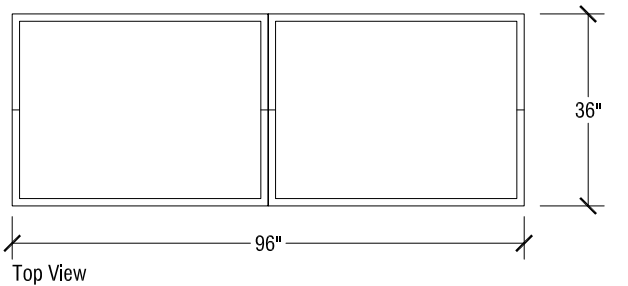

6' x 8' 1800 Series Stage Dimensions			
Single Height Stages		Folded Length = 72"	
Height A	Height B	Folded Width	Folded Height
8"	N/A	16 1/2"	52"
16"	N/A	17"	60"
24"	N/A	21"	68"
32"	N/A	21"	76"
40"	N/A	23"	84"
Dual Height Stages		Folded Length = 72"	
Height A	Height B	Folded Width	Folded Height
16"	24"	17"	60"
24"	32"	21"	68"
32"	40"	21"	76"

Open Stage Dimensions

Folded for Storage

SICO 1800 Series 6' x 8' Stages

Single and Dual Height

Open Stage Dimensions

4' x 8' 1800 Series Stage Dimensions			
Single Height Stages		Folded Length = 48"	
Height A	Height B	Folded Width	Folded Height
8"	N/A	16 1/2"	52"
16"	N/A	17"	60"
24"	N/A	21"	68"
32"	N/A	21"	76"
40"	N/A	23"	84"
Dual Height Stages		Folded Length = 48"	
Height A	Height B	Folded Width	Folded Height
16"	24"	17"	60"
24"	32"	21"	68"
32"	40"	21"	76"

Folded for Storage

SICO 1800 Series 4' x 8' Stages

Single and Dual Height

Open Stage Dimensions

3' x 8' 1800 Series Stage Dimensions		
Single Height Stages (Only)	Folded Length = 36"	
Height	Folded Width	Folded Height
8"	16 1/2"	52"
16"	17"	60"
24"	21"	68"
32"	21"	76"

Folded for Storage

SICO 1800 Series 3' x 8' Stages

Single Height Only