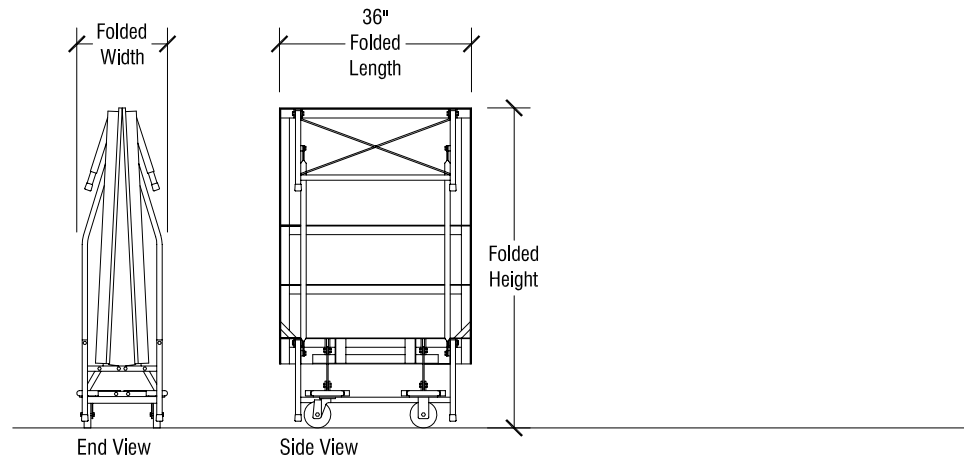

6' x 8' 1800 Series Stage Dimensions			
Single Height Stages		Folded Length = 72"	
Height A	Height B	Folded Width	Folded Height
8"	N/A	16 1/2"	52"
16"	N/A	17"	60"
24"	N/A	21"	68"
32"	N/A	21"	76"
40"	N/A	23"	84"
Dual Height Stages		Folded Length = 72"	
Height A	Height B	Folded Width	Folded Height
16"	24"	17"	60"
24"	32"	21"	68"
32"	40"	21"	76"

Open Stage Dimensions

Folded for Storage

SICO 1800 Series 6' x 8' Stages

Single and Dual Height

Open Stage Dimensions

4' x 8' 1800 Series Stage Dimensions			
Single Height Stages		Folded Length = 48"	
Height A	Height B	Folded Width	Folded Height
8"	N/A	16 1/2"	52"
16"	N/A	17"	60"
24"	N/A	21"	68"
32"	N/A	21"	76"
40"	N/A	23"	84"
Dual Height Stages		Folded Length = 48"	
Height A	Height B	Folded Width	Folded Height
16"	24"	17"	60"
24"	32"	21"	68"
32"	40"	21"	76"

Folded for Storage

SICO 1800 Series 4' x 8' Stages

Single and Dual Height

Open Stage Dimensions

3' x 8' 1800 Series Stage Dimensions		
Single Height Stages (Only)	Folded Length = 36"	
Height	Folded Width	Folded Height
8"	16 1/2"	52"
16"	17"	60"
24"	21"	68"
32"	21"	76"

Folded for Storage

SICO 1800 Series 3' x 8' Stages

Single Height Only