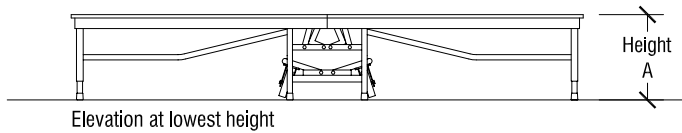

6' x 8' 1800 Series Stage Dimensions			
Single Height Stages		Folded Length = 72"	
Height A	Height B	Folded Width	Folded Height
8"	N/A	16 1/2"	52"
16"	N/A	17"	60"
24"	N/A	21"	68"
32"	N/A	21"	76"
40"	N/A	23"	84"
Dual Height Stages		Folded Length = 72"	
Height A	Height B	Folded Width	Folded Height
16"	24"	17"	60"
24"	32"	21"	68"
32"	40"	21"	76"

Open Stage Dimensions

Folded for Storage

SICO 1800 Series 6' x 8' Stages

Single and Dual Height

Open Stage Dimensions

4' x 8' 1800 Series Stage Dimensions			
Single Height Stages		Folded Length = 48"	
Height A	Height B	Folded Width	Folded Height
8"	N/A	16 1/2"	52"
16"	N/A	17"	60"
24"	N/A	21"	68"
32"	N/A	21"	76"
40"	N/A	23"	84"
Dual Height Stages		Folded Length = 48"	
Height A	Height B	Folded Width	Folded Height
16"	24"	17"	60"
24"	32"	21"	68"
32"	40"	21"	76"

Folded for Storage

SICO 1800 Series 4' x 8' Stages

Single and Dual Height

Open Stage Dimensions

3' x 8' 1800 Series Stage Dimensions		
Single Height Stages (Only)	Folded Length = 36"	
Height	Folded Width	Folded Height
8"	16 1/2"	52"
16"	17"	60"
24"	21"	68"
32"	21"	76"

Folded for Storage

SICO 1800 Series 3' x 8' Stages

Single Height Only