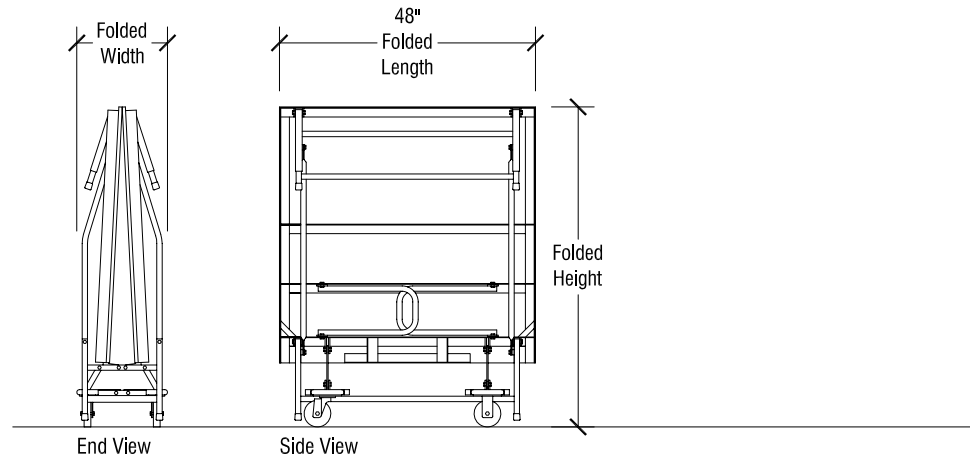

6' x 8' 1800 Series Stage Dimensions			
Single Height Stages		Folded Length = 72"	
Height A	Height B	Folded Width	Folded Height
8"	N/A	16 1/2"	52"
16"	N/A	17"	60"
24"	N/A	21"	68"
32"	N/A	21"	76"
40"	N/A	23"	84"
Dual Height Stages		Folded Length = 72"	
Height A	Height B	Folded Width	Folded Height
16"	24"	17"	60"
24"	32"	21"	68"
32"	40"	21"	76"

Open Stage Dimensions

Folded for Storage

SICO 1800 Series 6' x 8' Stages

Single and Dual Height

Open Stage Dimensions

4' x 8' 1800 Series Stage Dimensions			
Single Height Stages		Folded Length = 48"	
Height A	Height B	Folded Width	Folded Height
8"	N/A	16 1/2"	52"
16"	N/A	17"	60"
24"	N/A	21"	68"
32"	N/A	21"	76"
40"	N/A	23"	84"
Dual Height Stages		Folded Length = 48"	
Height A	Height B	Folded Width	Folded Height
16"	24"	17"	60"
24"	32"	21"	68"
32"	40"	21"	76"

Folded for Storage

SICO 1800 Series 4' x 8' Stages

Single and Dual Height

Open Stage Dimensions

3' x 8' 1800 Series Stage Dimensions		
Single Height Stages (Only)	Folded Length = 36"	
Height	Folded Width	Folded Height
8"	16 1/2"	52"
16"	17"	60"
24"	21"	68"
32"	21"	76"

Folded for Storage

SICO 1800 Series 3' x 8' Stages

Single Height Only