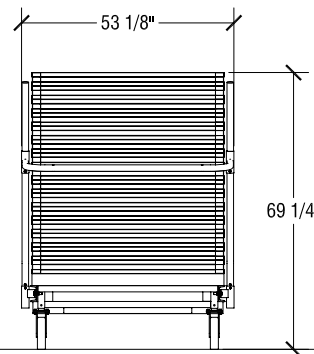

Top View (Fold-'n-Set with One 4' x 8' Deck)

Elevation at highest height

Elevation at lowest height

Open Stage Dimensions

SICO Fold-'n-Set Stages
Multi-Height

4' x 8' Fold-'n-Set Stage Dimensions

Fold-'n-Set Heights		Caddy Dimensions	
Range	Increments	Deck Caddy	FnS Frame Caddy
8"h	Single Height	53 1/8"x110"	N/R
16"h	Single Height	53 1/8"x110"	61 3/8" x 116"
16"-24"h	4"	53 1/8"x110"	61 3/8" x 116"
24"-32"h	4"	53 1/8"x110"	61 3/8" x 116"
32"-48"h	4"	53 1/8"x110"	61 3/8" x 116"
48" to 76"h	4"	53 1/8"x110"	61 3/8" x 116"

End View Deck Caddy

Side View Deck Caddy (Holds up to 15 Venue Maker Decks)

End View Frame Caddy
Storage Configuration

Side View Frame Caddy (Holds up to 8 Fold-'n-Set Frames)

SICO Fold-'n-Set Stages - Typical Bridging Configuration

4' x 8' Fold-'n-Set directly supports one 4' x 8' deck and can bridge adjacent decks in all directions.

Decks are 4' x 8'