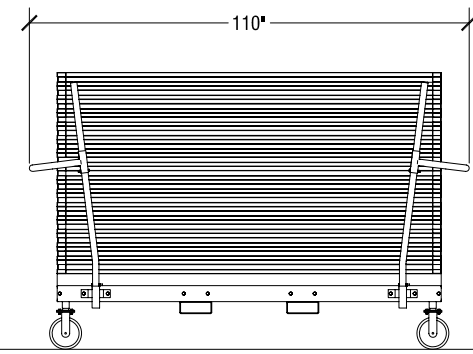

Top View (Fold-'n-Set with One 4' x 8' Deck)

Elevation at highest height

Elevation at lowest height

Open Stage Dimensions

SICO Fold-'n-Set Stages
Multi-Height

4' x 8' Fold-'n-Set Stage Dimensions

Fold-'n-Set Heights		Caddy Dimensions	
Range	Increments	Deck Caddy	FnS Frame Caddy
8"h	Single Height	53 1/8"x110"	N/R
16"h	Single Height	53 1/8"x110"	61 3/8" x 116"
16"-24"h	4"	53 1/8"x110"	61 3/8" x 116"
24"-32"h	4"	53 1/8"x110"	61 3/8" x 116"
32"-48"h	4"	53 1/8"x110"	61 3/8" x 116"
48" to 76"h	4"	53 1/8"x110"	61 3/8" x 116"

End View Deck Caddy

Side View Deck Caddy (Holds up to 15 Venue Maker Decks)

End View Frame Caddy
Storage Configuration

Side View Frame Caddy (Holds up to 8 Fold-'n-Set Frames)

SICO Fold-'n-Set Stages - Typical Bridging Configuration

4' x 8' Fold-'n-Set directly supports one 4' x 8' deck and can bridge adjacent decks in all directions.

Decks are 4' x 8'