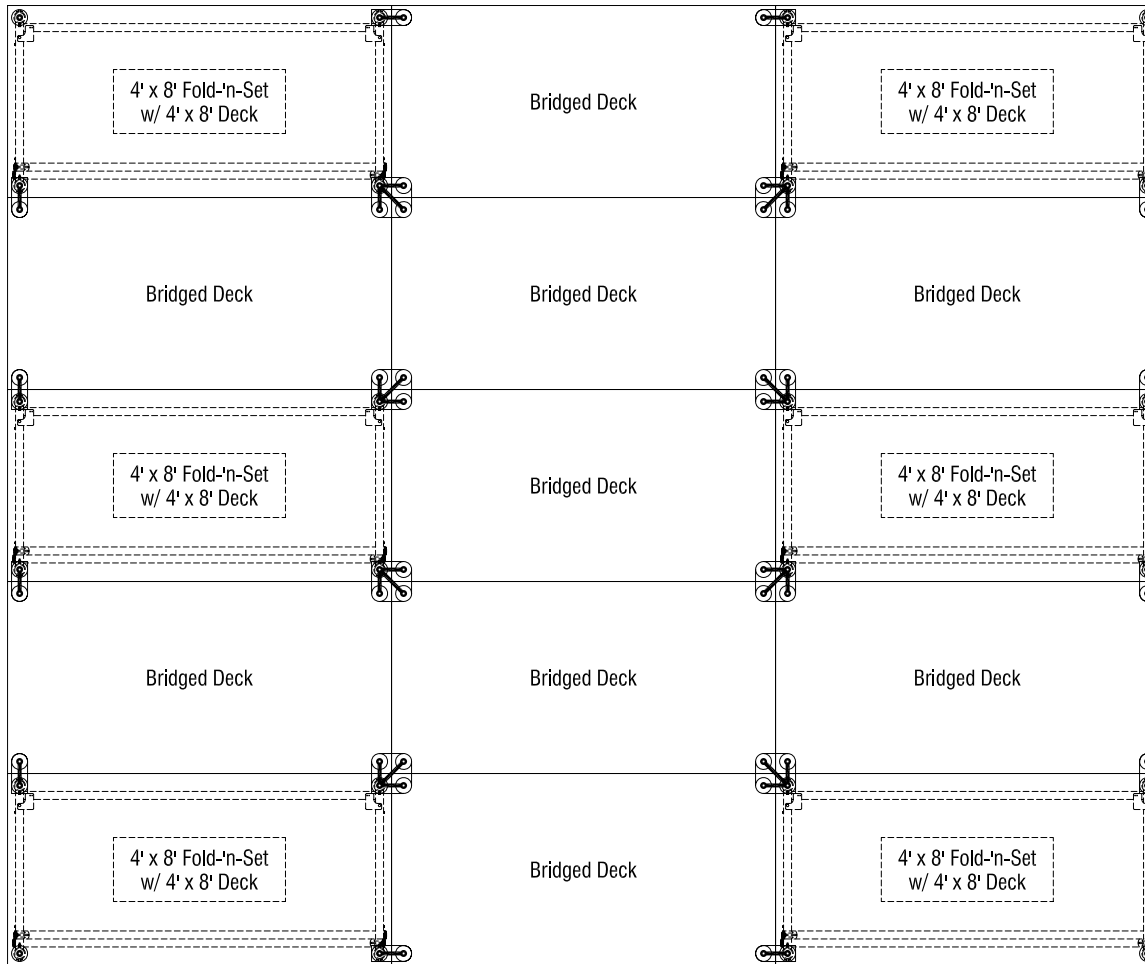

Top View (Fold-'n-Set with One 4' x 8' Deck)

Elevation at highest height

Elevation at lowest height

Open Stage Dimensions

SICO Fold-'n-Set Stages
Multi-Height

4' x 8' Fold-'n-Set Stage Dimensions

Fold-'n-Set Heights		Caddy Dimensions	
Range	Increments	Deck Caddy	FnS Frame Caddy
8"h	Single Height	53 1/8"x110"	N/R
16"h	Single Height	53 1/8"x110"	61 3/8" x 116"
16"-24"h	4"	53 1/8"x110"	61 3/8" x 116"
24"-32"h	4"	53 1/8"x110"	61 3/8" x 116"
32"-48"h	4"	53 1/8"x110"	61 3/8" x 116"
48" to 76"h	4"	53 1/8"x110"	61 3/8" x 116"

End View Deck Caddy

Side View Deck Caddy (Holds up to 15 Venue Maker Decks)

End View Frame Caddy
Storage Configuration

Side View Frame Caddy (Holds up to 8 Fold-'n-Set Frames)

SICO Fold-'n-Set Stages - Typical Bridging Configuration

4' x 8' Fold-'n-Set directly supports one 4' x 8' deck and can bridge adjacent decks in all directions.

Decks are 4' x 8'