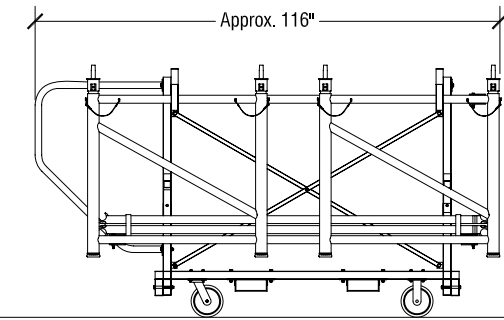

Top View (Fold-'n-Set with One 4' x 8' Deck)

Elevation at highest height

Elevation at lowest height

Open Stage Dimensions

SICO Fold-'n-Set Stages
Multi-Height

4' x 8' Fold-'n-Set Stage Dimensions

Fold-'n-Set Heights		Caddy Dimensions	
Range	Increments	Deck Caddy	FnS Frame Caddy
8"h	Single Height	53 1/8"x110"	N/R
16"h	Single Height	53 1/8"x110"	61 3/8" x 116"
16"-24"h	4"	53 1/8"x110"	61 3/8" x 116"
24"-32"h	4"	53 1/8"x110"	61 3/8" x 116"
32"-48"h	4"	53 1/8"x110"	61 3/8" x 116"
48" to 76"h	4"	53 1/8"x110"	61 3/8" x 116"

End View Deck Caddy

Side View Deck Caddy (Holds up to 15 Venue Maker Decks)

End View Frame Caddy
Storage Configuration

Side View Frame Caddy (Holds up to 8 Fold-'n-Set Frames)

SICO Fold-'n-Set Stages - Typical Bridging Configuration

4' x 8' Fold-'n-Set directly supports one 4' x 8' deck and can bridge adjacent decks in all directions.

Decks are 4' x 8'