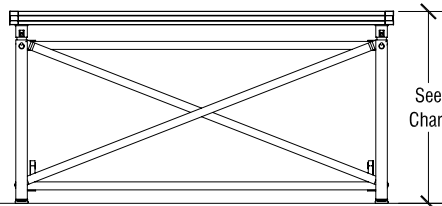

Top View (Fold-'n-Set with One 4' x 8' Deck)

Elevation at highest height

Elevation at lowest height

Open Stage Dimensions

SICO Fold-'n-Set Stages
Multi-Height

4' x 8' Fold-'n-Set Stage Dimensions

Fold-'n-Set Heights		Caddy Dimensions	
Range	Increments	Deck Caddy	FnS Frame Caddy
8"h	Single Height	53 1/8"x110"	N/R
16"h	Single Height	53 1/8"x110"	61 3/8" x 116"
16"-24"h	4"	53 1/8"x110"	61 3/8" x 116"
24"-32"h	4"	53 1/8"x110"	61 3/8" x 116"
32"-48"h	4"	53 1/8"x110"	61 3/8" x 116"
48" to 76"h	4"	53 1/8"x110"	61 3/8" x 116"

End View Deck Caddy

Side View Deck Caddy (Holds up to 15 Venue Maker Decks)

End View Frame Caddy
Storage Configuration

Side View Frame Caddy (Holds up to 8 Fold-'n-Set Frames)

SICO Fold-'n-Set Stages - Typical Bridging Configuration

4' x 8' Fold-'n-Set directly supports one 4' x 8' deck and can bridge adjacent decks in all directions.

Decks are 4' x 8'