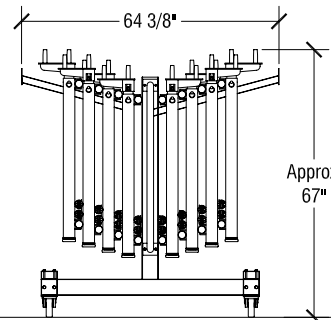

Top View (Fold-'n-Set with One 4' x 8' Deck)

Elevation at highest height

Elevation at lowest height

Open Stage Dimensions

SICO Fold-'n-Set Stages
Multi-Height

4' x 8' Fold-'n-Set Stage Dimensions

Fold-'n-Set Heights		Caddy Dimensions	
Range	Increments	Deck Caddy	FnS Frame Caddy
8"h	Single Height	53 1/8"x110"	N/R
16"h	Single Height	53 1/8"x110"	61 3/8" x 116"
16"-24"h	4"	53 1/8"x110"	61 3/8" x 116"
24"-32"h	4"	53 1/8"x110"	61 3/8" x 116"
32"-48"h	4"	53 1/8"x110"	61 3/8" x 116"
48" to 76"h	4"	53 1/8"x110"	61 3/8" x 116"

End View Deck Caddy

Side View Deck Caddy (Holds up to 15 Venue Maker Decks)

End View Frame Caddy
Storage Configuration

Side View Frame Caddy (Holds up to 8 Fold-'n-Set Frames)

SICO Fold-'n-Set Stages - Typical Bridging Configuration

4' x 8' Fold-'n-Set directly supports one 4' x 8' deck and can bridge adjacent decks in all directions.

Decks are 4' x 8'