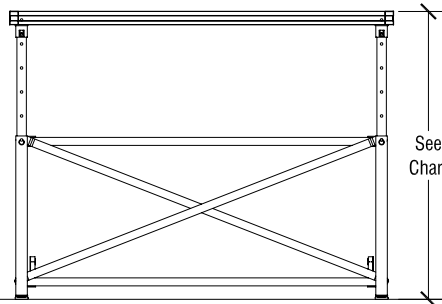

Top View (Fold-'n-Set with One 4' x 8' Deck)

Elevation at highest height

Elevation at lowest height

Open Stage Dimensions

SICO Fold-'n-Set Stages
Multi-Height

4' x 8' Fold-'n-Set Stage Dimensions

Fold-'n-Set Heights		Caddy Dimensions	
Range	Increments	Deck Caddy	FnS Frame Caddy
8"h	Single Height	53 1/8"x110"	N/R
16"h	Single Height	53 1/8"x110"	61 3/8" x 116"
16"-24"h	4"	53 1/8"x110"	61 3/8" x 116"
24"-32"h	4"	53 1/8"x110"	61 3/8" x 116"
32"-48"h	4"	53 1/8"x110"	61 3/8" x 116"
48" to 76"h	4"	53 1/8"x110"	61 3/8" x 116"

End View Deck Caddy

Side View Deck Caddy (Holds up to 15 Venue Maker Decks)

End View Frame Caddy
Storage Configuration

Side View Frame Caddy (Holds up to 8 Fold-'n-Set Frames)

SICO Fold-'n-Set Stages - Typical Bridging Configuration

4' x 8' Fold-'n-Set directly supports one 4' x 8' deck and can bridge adjacent decks in all directions.

Decks are 4' x 8'