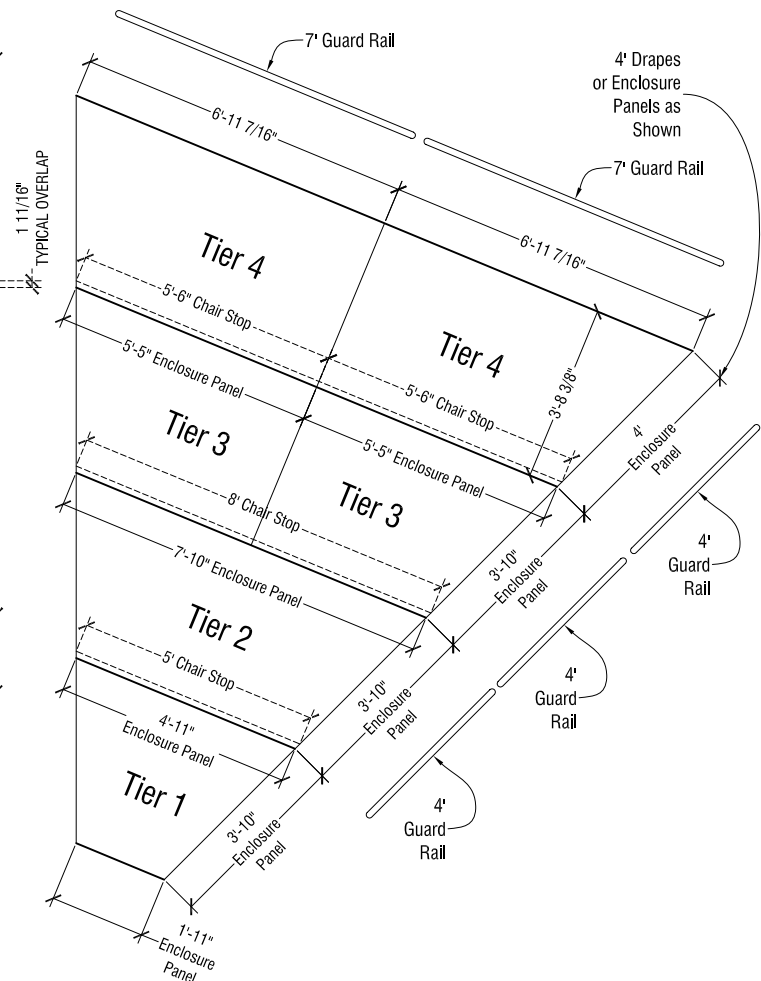

## SICO Insert Leg Riser System w/ Deck Support Legs

3' (nom.) Row Depth, Three Tier Riser

Use either enclosure panels or chair stops on risers, and either enclosure panels or drapes on sides.

## SICO Insert Leg Riser System w/ Deck Support Legs

3' (nom.) Row Depth, Four Tier Riser

Use either enclosure panels on risers, and either enclosure panels or drapes on sides.

## SICO Insert Leg Riser System w/ Deck Support Legs

4' (nom.) Row Depth, Three Tier Riser

Use either enclosure panels or chair stops on risers,  
and either enclosure panels or drapes on sides.

## SICO Insert Leg Riser System w/ Deck Support Legs

4' (nom.) Row Depth, Four Tier Riser

Use either enclosure panels or chair stops on risers, and either enclosure panels or drapes on sides.