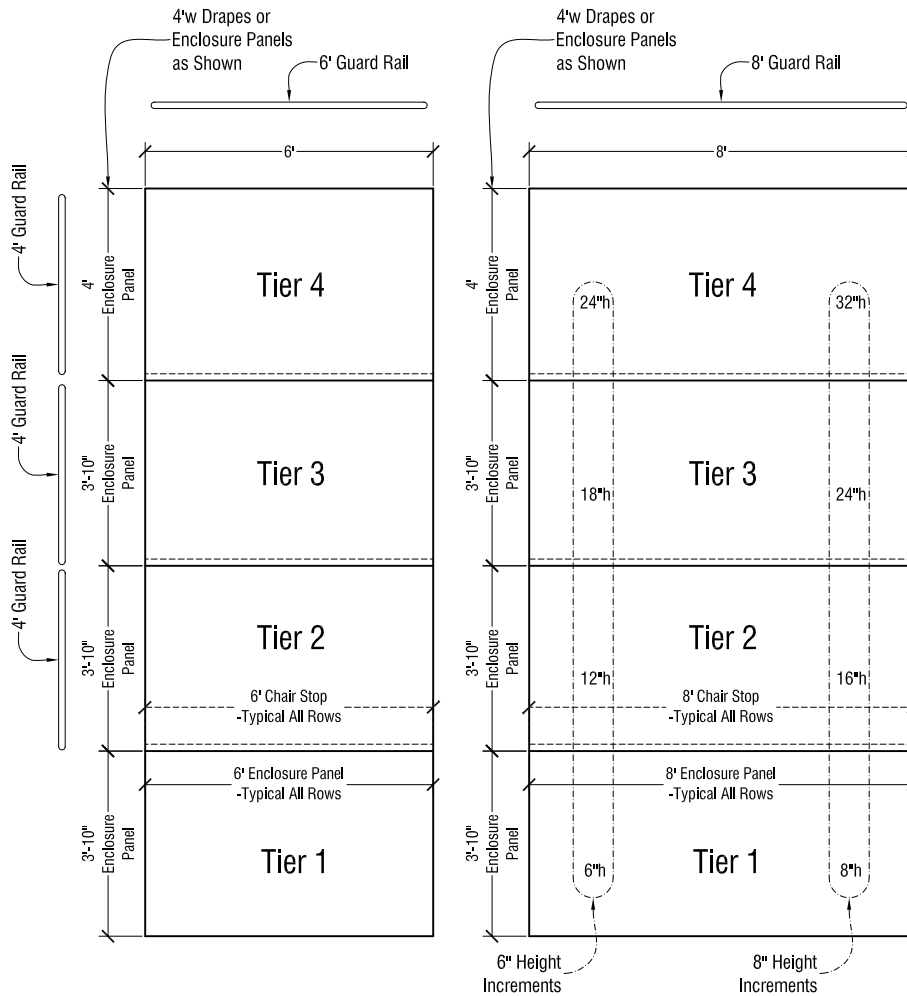

## SICO Insert Leg Riser System w/ Deck Support Legs

3' (nom.) Row Depth, Three Tier Riser

Use either enclosure panels or chair stops on risers, and either enclosure panels or drapes on sides.

## SICO Insert Leg Riser System w/ Deck Support Legs

3' (nom.) Row Depth, Four Tier Riser

Use either enclosure panels on risers, and either enclosure panels or drapes on sides.

## SICO Insert Leg Riser System w/ Deck Support Legs

4' (nom.) Row Depth, Three Tier Riser

Use either enclosure panels or chair stops on risers,  
and either enclosure panels or drapes on sides.

## SICO Insert Leg Riser System w/ Deck Support Legs

4' (nom.) Row Depth, Four Tier Riser

Use either enclosure panels or chair stops on risers, and either enclosure panels or drapes on sides.