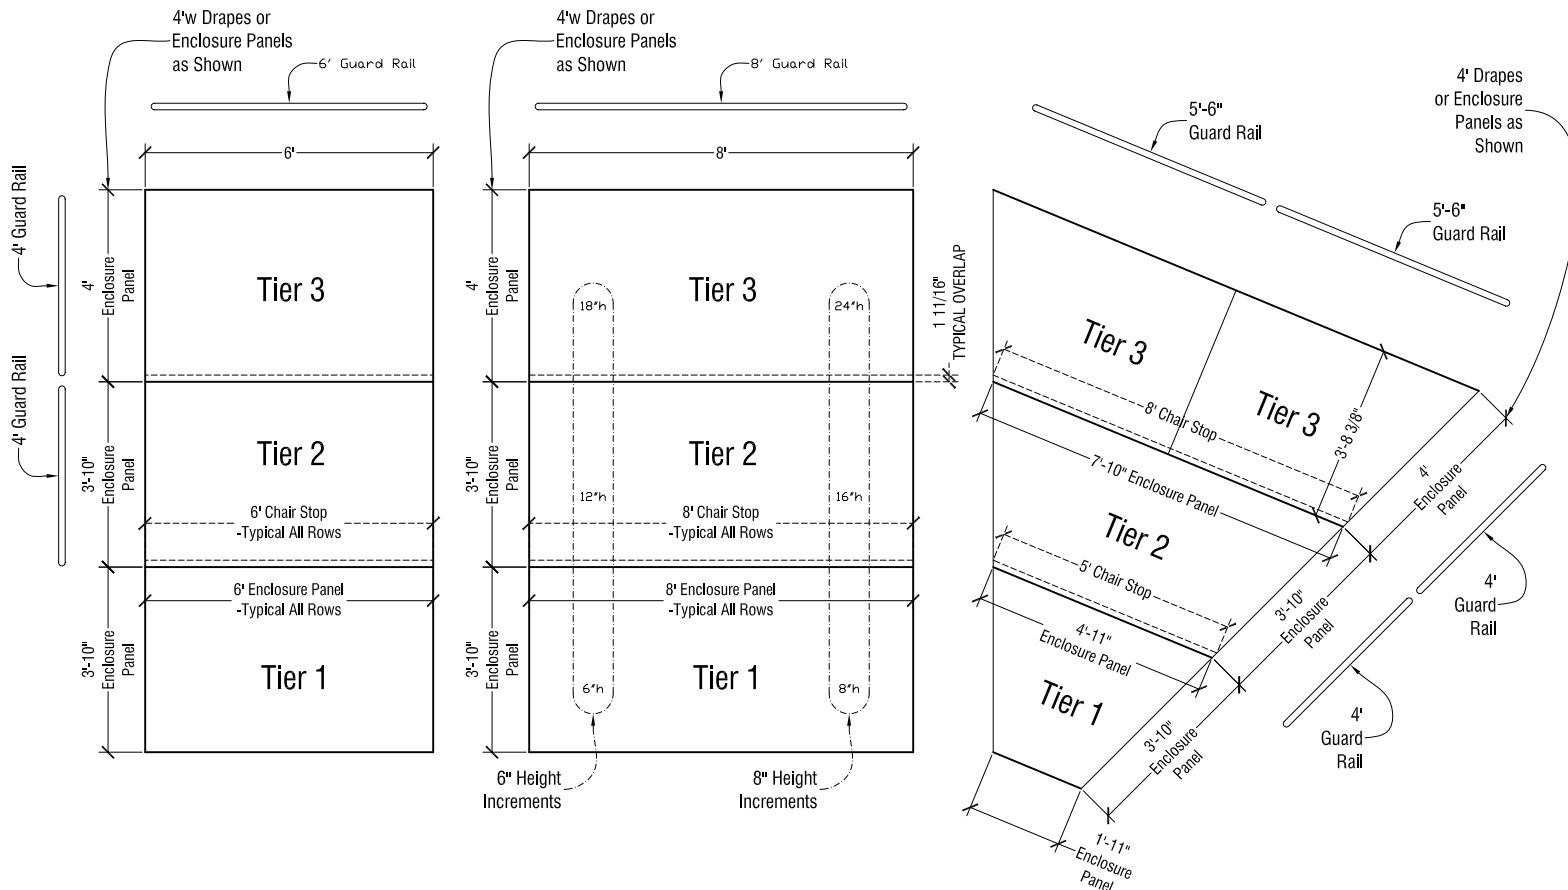

## SICO Insert Leg Riser System w/ Deck Support Legs

3' (nom.) Row Depth, Three Tier Riser

Use either enclosure panels or chair stops on risers, and either enclosure panels or drapes on sides.

## SICO Insert Leg Riser System w/ Deck Support Legs

3' (nom.) Row Depth, Four Tier Riser

Use either enclosure panels on risers, and either enclosure panels or drapes on sides.

## SICO Insert Leg Riser System w/ Deck Support Legs

4' (nom.) Row Depth, Three Tier Riser

Use either enclosure panels or chair stops on risers,  
and either enclosure panels or drapes on sides.

## SICO Insert Leg Riser System w/ Deck Support Legs

4' (nom.) Row Depth, Four Tier Riser

Use either enclosure panels or chair stops on risers, and either enclosure panels or drapes on sides.