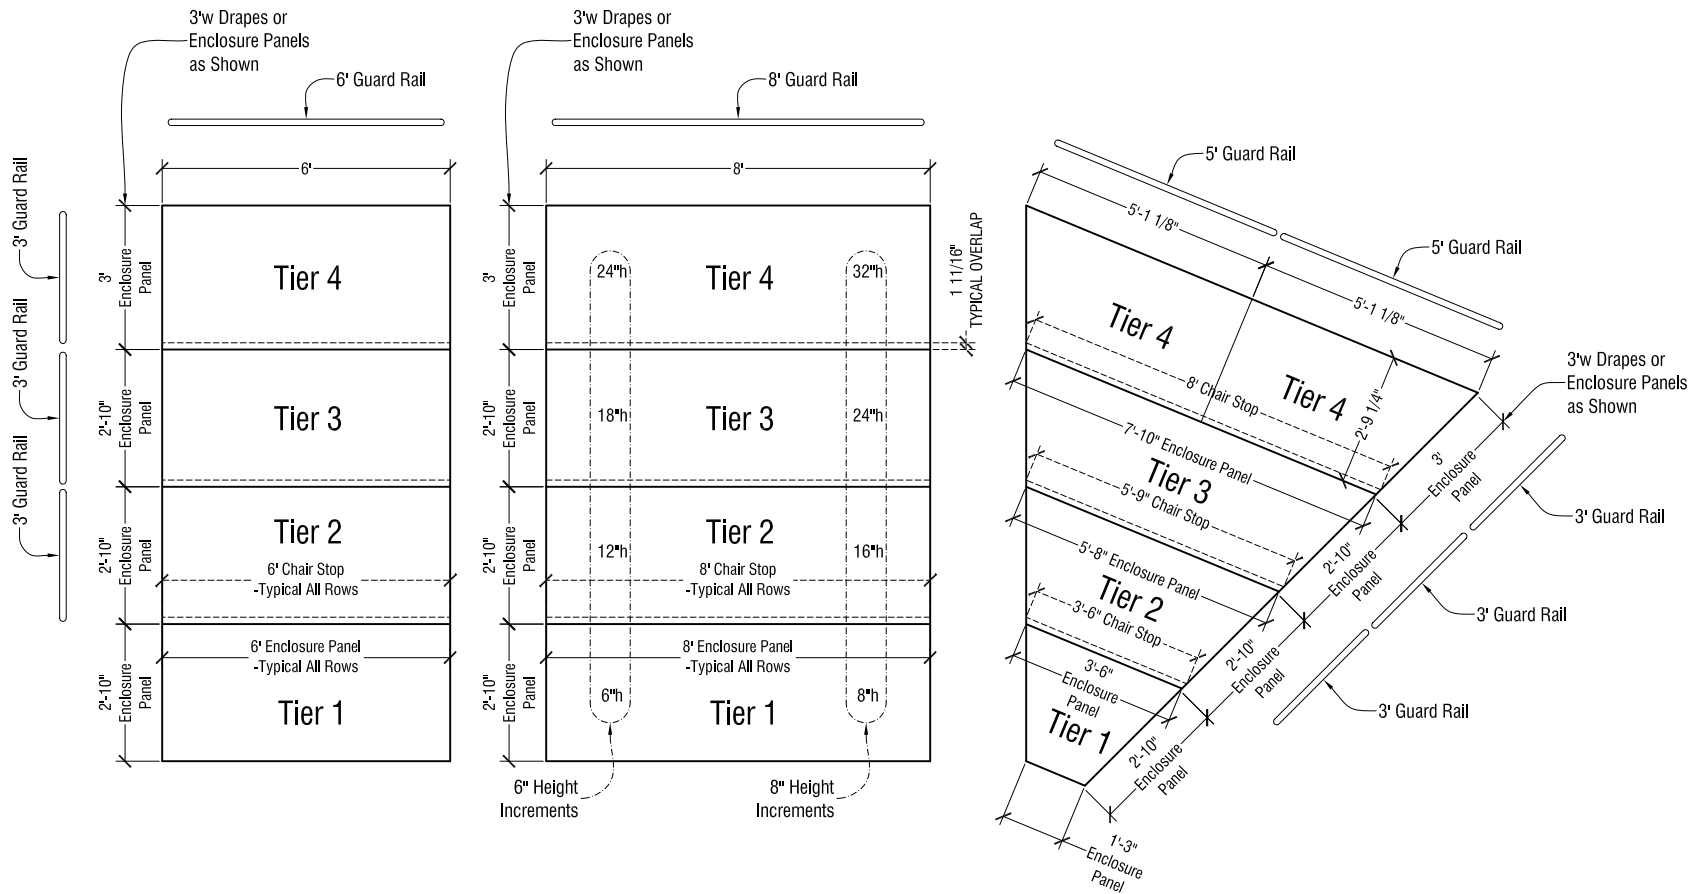

## SICO Insert Leg Riser System w/ Deck Support Legs

3' (nom.) Row Depth, Three Tier Riser

Use either enclosure panels or chair stops on risers, and either enclosure panels or drapes on sides.

## SICO Insert Leg Riser System w/ Deck Support Legs

3' (nom.) Row Depth, Four Tier Riser

Use either enclosure panels on risers, and either enclosure panels or drapes on sides.

## SICO Insert Leg Riser System w/ Deck Support Legs

4' (nom.) Row Depth, Three Tier Riser

Use either enclosure panels or chair stops on risers,  
and either enclosure panels or drapes on sides.

## SICO Insert Leg Riser System w/ Deck Support Legs

4' (nom.) Row Depth, Four Tier Riser

Use either enclosure panels or chair stops on risers, and either enclosure panels or drapes on sides.