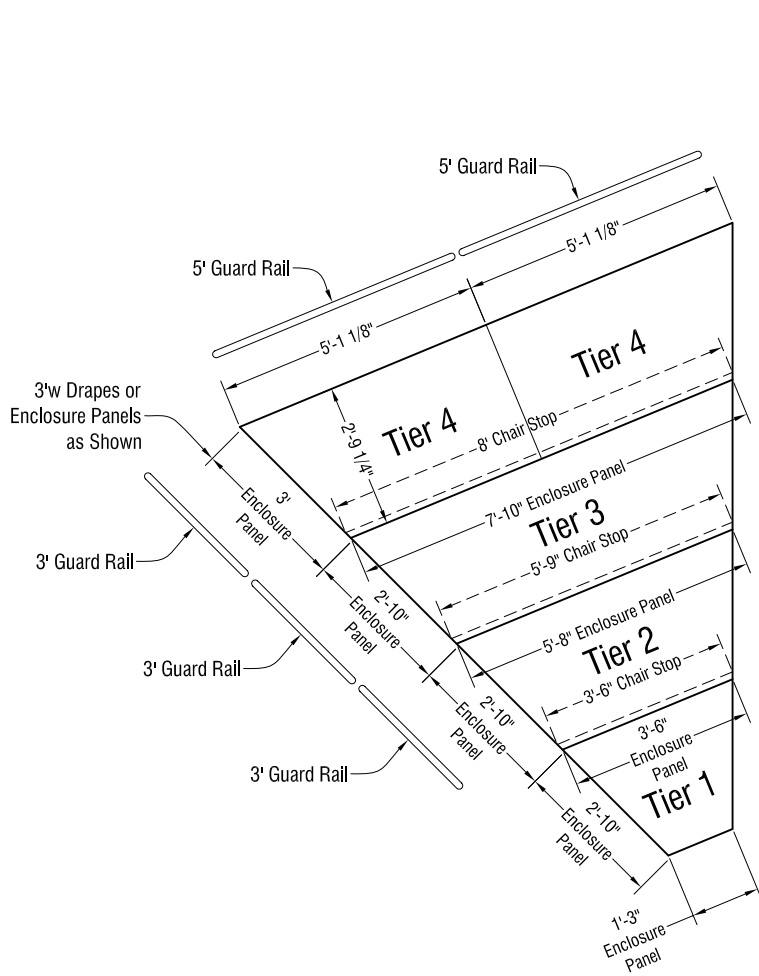

SICO Insertable Leg Riser System w/ Deck Support Legs
 3' (nom.) Row Depth, Three Tier Riser

SICO Insertable Leg Riser System w/ Deck Support Legs
 3' (nom.) Row Depth, Four Tier Riser

SICO Insertable Leg Riser System w/ Deck Support Legs
 4' (nom.) Row Depth, Three Tier Riser

SICO Insertable Leg Riser System w/ Deck Support Legs
 4' (nom.) Row Depth, Four Tier Riser

Insertable Leg Angled Riser Systems Deck Support Leg Locations