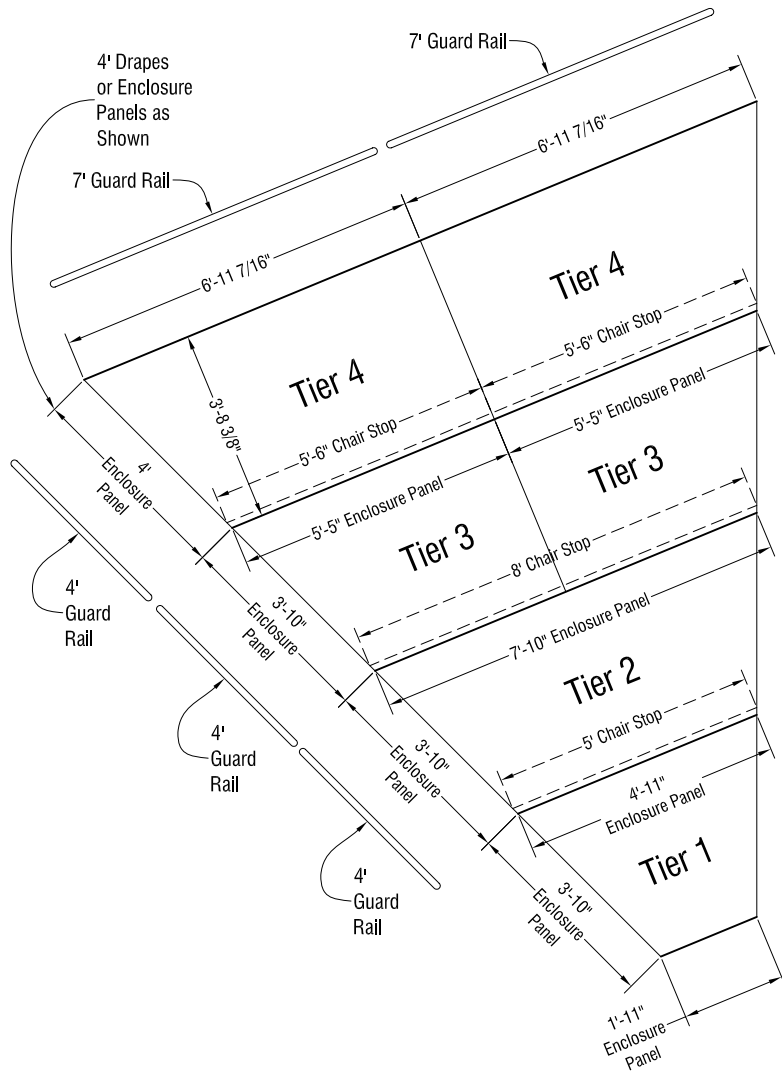

SICO Insertable Leg Riser System w/ Deck Support Legs
 3' (nom.) Row Depth, Three Tier Riser

SICO Insertable Leg Riser System w/ Deck Support Legs
 3' (nom.) Row Depth, Four Tier Riser

SICO Insertable Leg Riser System w/ Deck Support Legs
 4' (nom.) Row Depth, Three Tier Riser

SICO Insertable Leg Riser System w/ Deck Support Legs
 4' (nom.) Row Depth, Four Tier Riser

Insertable Leg Angled Riser Systems Deck Support Leg Locations