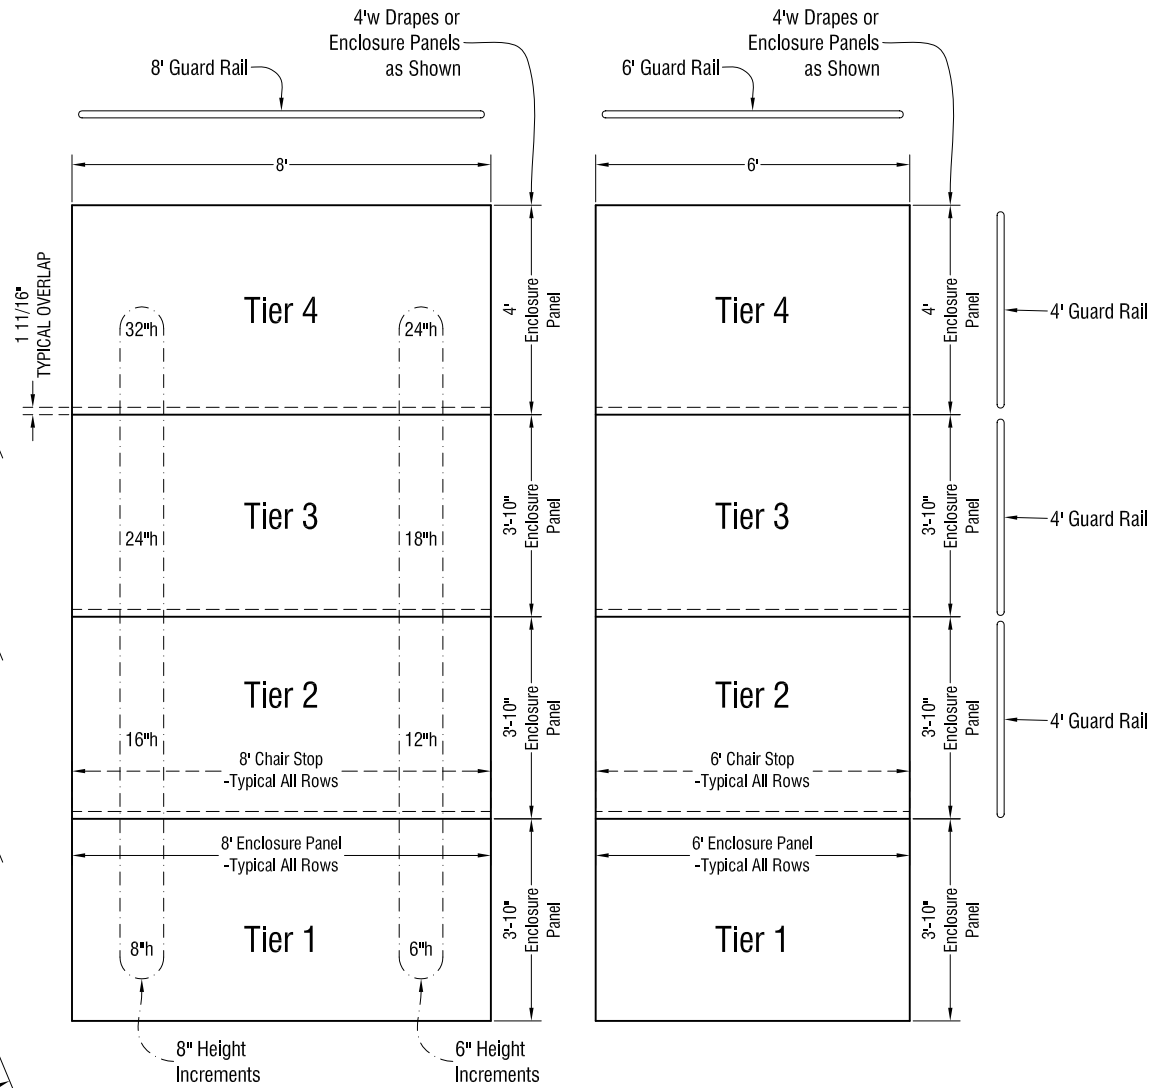

SICO Insertable Leg Riser System w/ Deck Support Legs
 3' (nom.) Row Depth, Three Tier Riser

SICO Insertable Leg Riser System w/ Deck Support Legs
 3' (nom.) Row Depth, Four Tier Riser

SICO Insertable Leg Riser System w/ Deck Support Legs
 4' (nom.) Row Depth, Three Tier Riser

SICO Insertable Leg Riser System w/ Deck Support Legs
 4' (nom.) Row Depth, Four Tier Riser

Insertable Leg Angled Riser Systems Deck Support Leg Locations