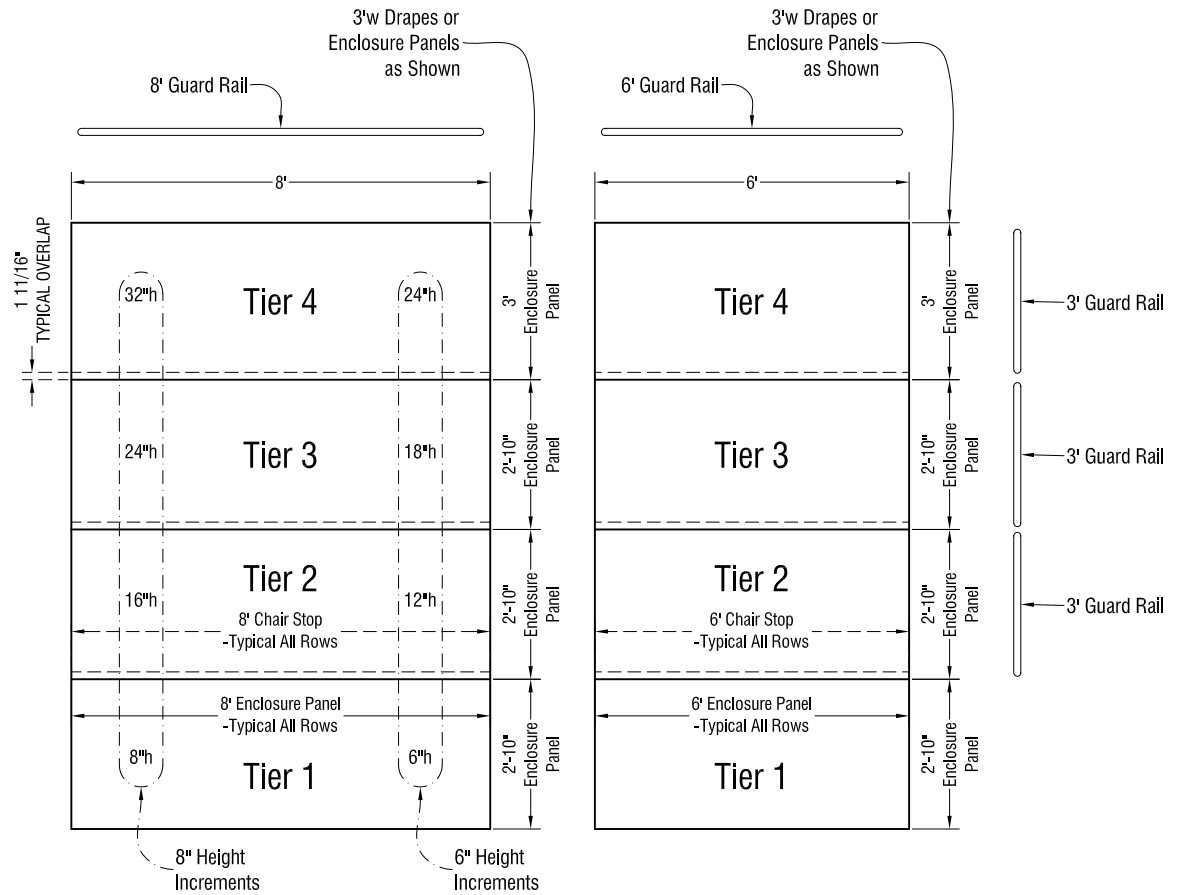

SICO Insertable Leg Riser System w/ Deck Support Legs
 3' (nom.) Row Depth, Three Tier Riser

SICO Insertable Leg Riser System w/ Deck Support Legs
 3' (nom.) Row Depth, Four Tier Riser

SICO Insertable Leg Riser System w/ Deck Support Legs
 4' (nom.) Row Depth, Three Tier Riser

SICO Insertable Leg Riser System w/ Deck Support Legs
 4' (nom.) Row Depth, Four Tier Riser

Insertable Leg Angled Riser Systems Deck Support Leg Locations