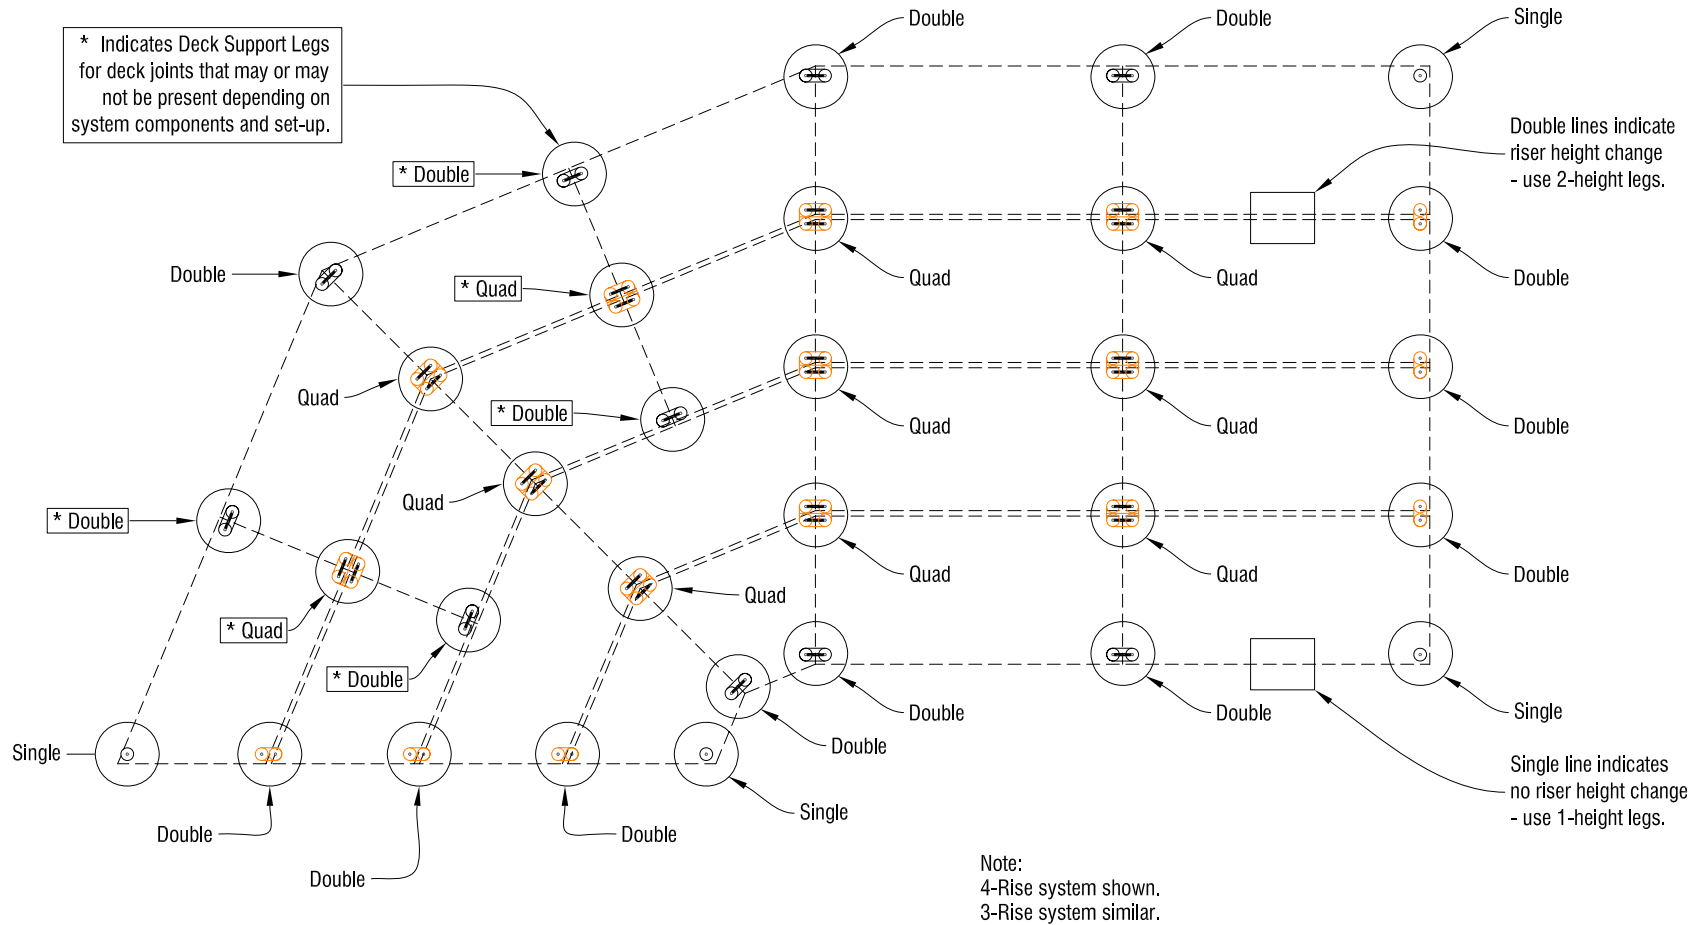

SICO Insertable Leg Riser System w/ Deck Support Legs
 3' (nom.) Row Depth, Three Tier Riser

SICO Insertable Leg Riser System w/ Deck Support Legs
 3' (nom.) Row Depth, Four Tier Riser

SICO Insertable Leg Riser System w/ Deck Support Legs
 4' (nom.) Row Depth, Three Tier Riser

SICO Insertable Leg Riser System w/ Deck Support Legs
 4' (nom.) Row Depth, Four Tier Riser

Insertable Leg Angled Riser Systems Deck Support Leg Locations