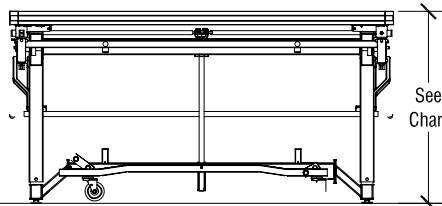

#### Roll-'n-Set Heights

Height Range	Increments	Folded Dimensions (4 Decks)
36" to 54"h	6"	50 1/4" x 97" x 70 1/4"h
42" to 60"h	6"	50 1/4" x 97" x 70 1/4"h
48" to 72"h	6"	50 1/4" x 97" x 70 1/4"h
100 to 160 cm (39" to 63"h)	15 cm (6")	127 x 247 x 179 cm h (50 1/4" x 97" x 70 1/4"h)

See Chart

Elevation at highest height

See Chart

Elevation at lowest height

#### Open Stage Dimensions

End View