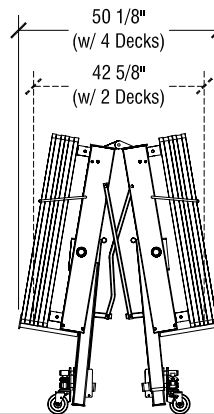

#### Roll-'n-Set Heights

Height Range	Increments	Folded Dimensions (4 Decks)
36" to 54"h	6"	50 1/4" x 97" x 70 1/4"h
42" to 60"h	6"	50 1/4" x 97" x 70 1/4"h
48" to 72"h	6"	50 1/4" x 97" x 70 1/4"h
100 to 160 cm (39" to 63"h)	15 cm (6")	127 x 247 x 179 cm h (50 1/4" x 97" x 70 1/4"h)

See Chart

Elevation at highest height

See Chart

Elevation at lowest height

#### Open Stage Dimensions

End View

#### Storage Configuration

Side View