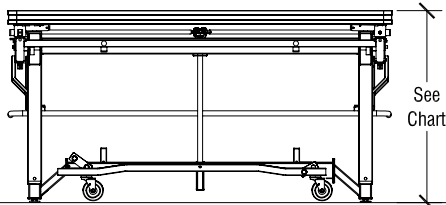

Top View (Roll-'n-Set with Two 4' x 8' Decks)

8' x 8' Roll-'n-Set Stage Dimensions		
Roll-'n-Set Heights		
Height Range	Increments	Folded Dimensions (4 Decks)
36" to 54"h	6"	50 1/4" x 97" x 70 1/4"h
42" to 60"h	6"	50 1/4" x 97" x 70 1/4"h
48" to 72"h	6"	50 1/4" x 97" x 70 1/4"h
100 to 160 cm (39" to 63"h)	15 cm (6")	127 x 247 x 179 cm h (50 1/4" x 97" x 70 1/4"h)

Elevation at highest height

Elevation at lowest height

Open Stage Dimensions

End View

Storage Configuration

Side View

SICO Roll-'n-Set Stages

Multi-Height