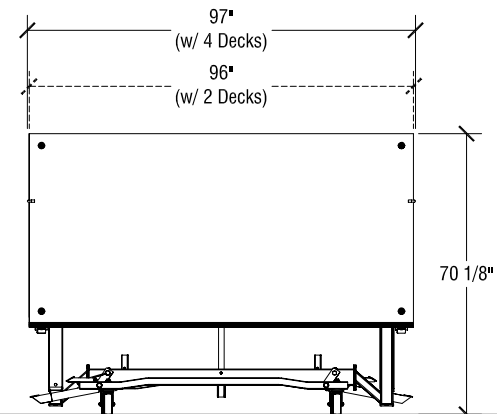

#### Roll-'n-Set Heights

Height Range	Increments	Folded Dimensions (4 Decks)
36" to 54"h	6"	50 1/4" x 97" x 70 1/4"h
42" to 60"h	6"	50 1/4" x 97" x 70 1/4"h
48" to 72"h	6"	50 1/4" x 97" x 70 1/4"h
100 to 160 cm (39" to 63"h)	15 cm (6")	127 x 247 x 179 cm h (50 1/4" x 97" x 70 1/4"h)

See Chart

Elevation at highest height

See Chart

Elevation at lowest height

#### Open Stage Dimensions

End View

#### Storage Configuration

Side View