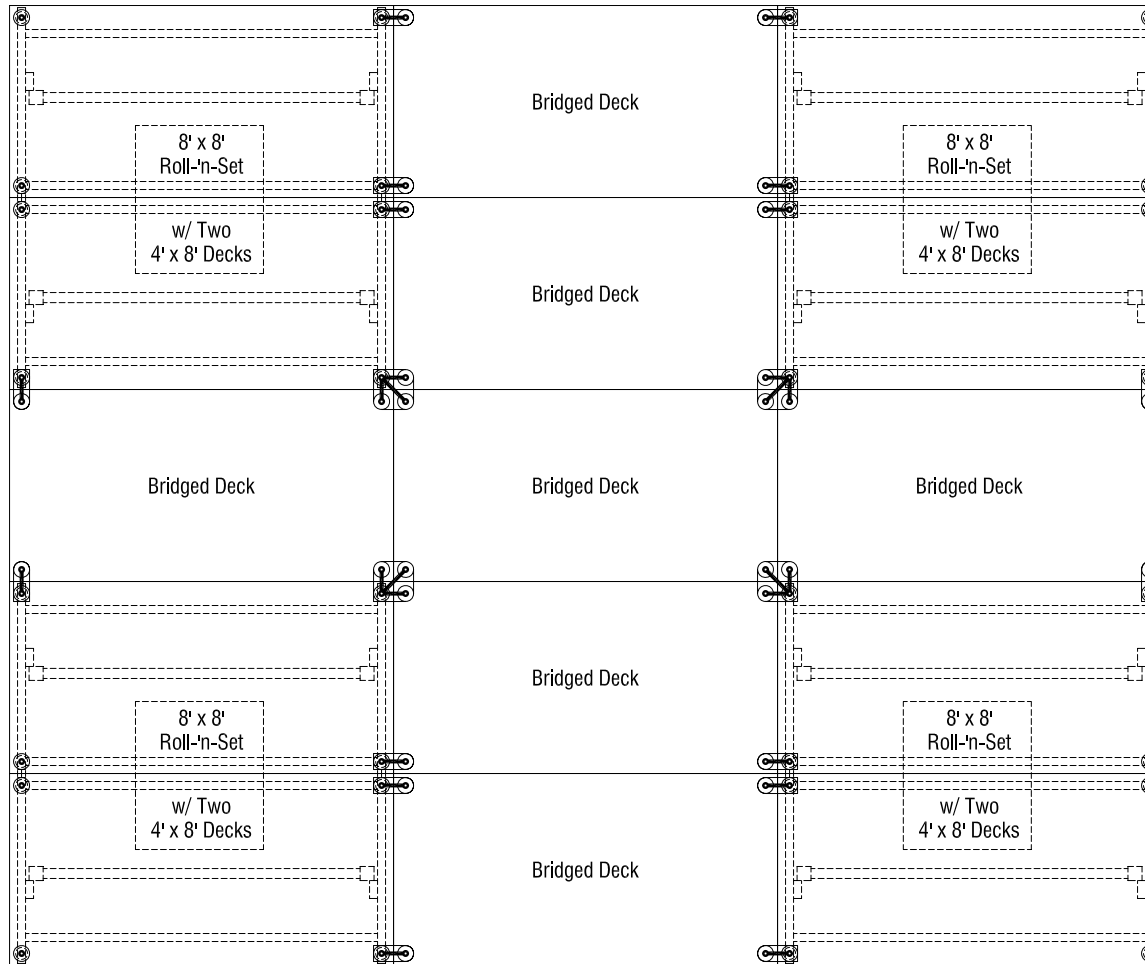

#### Roll-'n-Set Heights

Height Range	Increments	Folded Dimensions (4 Decks)
36" to 54"h	6"	50 1/4" x 97" x 70 1/4"h
42" to 60"h	6"	50 1/4" x 97" x 70 1/4"h
48" to 72"h	6"	50 1/4" x 97" x 70 1/4"h
100 to 160 cm (39" to 63"h)	15 cm (6")	127 x 247 x 179 cm h (50 1/4" x 97" x 70 1/4"h)

#### Open Stage Dimensions

End View

#### Storage Configuration

Side View

## SICO Roll-'n-Set Stages - Typical Bridging Configuration

8' x 8' Roll-'n-Set directly supports two 4' x 8' decks and can bridge adjacent decks in all directions.

Decks are 4' x 8'