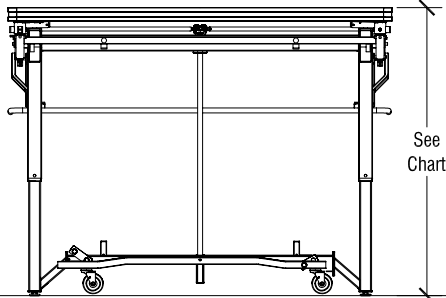

Top View (Roll-'n-Set with Two 4' x 8' Decks)

8' x 8' Roll-'n-Set Stage Dimensions		
Roll-'n-Set Heights		
Height Range	Increments	Folded Dimensions (4 Decks)
36" to 54"h	6"	50 1/4" x 97" x 70 1/4"h
42" to 60"h	6"	50 1/4" x 97" x 70 1/4"h
48" to 72"h	6"	50 1/4" x 97" x 70 1/4"h
100 to 160 cm (39" to 63"h)	15 cm (6")	127 x 247 x 179 cm h (50 1/4" x 97" x 70 1/4"h)

Elevation at highest height

Elevation at lowest height

Open Stage Dimensions

End View

Storage Configuration

Side View

SICO Roll-'n-Set Stages

Multi-Height