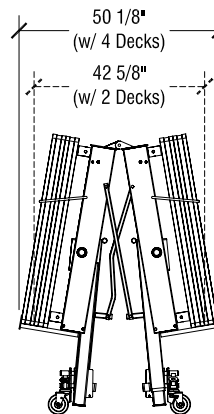

Top View (Roll-'n-Set with Two 4' x 8' Decks)

8' x 8' Roll-'n-Set Stage Dimensions		
Roll-'n-Set Heights		
Height Range	Increments	Folded Dimensions (4 Decks)
36" to 54"h	6"	50 1/4" x 97" x 70 1/4"h
42" to 60"h	6"	50 1/4" x 97" x 70 1/4"h
48" to 72"h	6"	50 1/4" x 97" x 70 1/4"h
100 to 160 cm (39" to 63"h)	15 cm (6")	127 x 247 x 179 cm h (50 1/4" x 97" x 70 1/4"h)

Elevation at highest height

Elevation at lowest height

Open Stage Dimensions

End View

Storage Configuration

Side View

SICO Roll-'n-Set Stages

Multi-Height