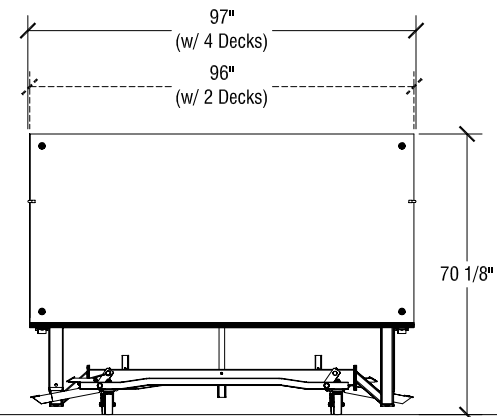

Top View (Roll-'n-Set with Two 4' x 8' Decks)

8' x 8' Roll-'n-Set Stage Dimensions		
Roll-'n-Set Heights		
Height Range	Increments	Folded Dimensions (4 Decks)
36" to 54"h	6"	50 1/4" x 97" x 70 1/4"h
42" to 60"h	6"	50 1/4" x 97" x 70 1/4"h
48" to 72"h	6"	50 1/4" x 97" x 70 1/4"h
100 to 160 cm (39" to 63"h)	15 cm (6")	127 x 247 x 179 cm h (50 1/4" x 97" x 70 1/4"h)

Elevation at highest height

Elevation at lowest height

Open Stage Dimensions

End View

Storage Configuration

Side View

SICO Roll-'n-Set Stages

Multi-Height