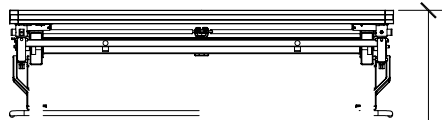

Top View (Roll-'n-Set with Two 4' x 8' Decks)

### 8' x 8' Roll-'n-Set Stage Dimensions

#### Roll-'n-Set Heights

Height Range	Increments	Folded Dimensions (4 Decks)
36" to 54"h	6"	50 1/4" x 97" x 70 1/4"h
42" to 60"h	6"	50 1/4" x 97" x 70 1/4"h
48" to 72"h	6"	50 1/4" x 97" x 70 1/4"h
100 to 160 cm (39" to 63"h)	15 cm (6")	127 x 247 x 179 cm h (50 1/4" x 97" x 70 1/4"h)