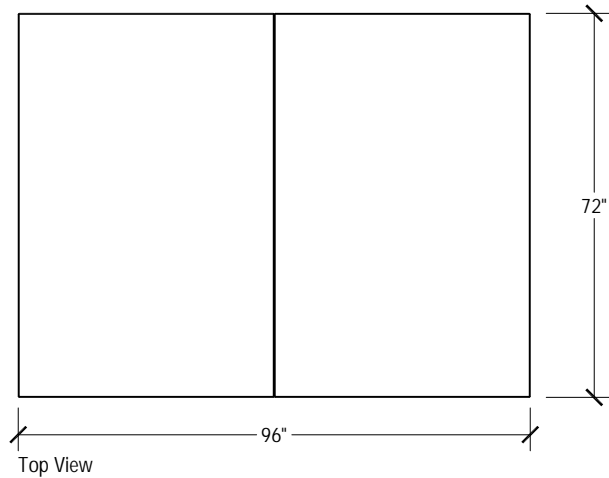

4' x 8' Tri-Height Stage Dimensions		
Stage Height Adjustments	Folded Length = 48"	
Heights in 6" Increments	Folded Width	Folded Height
12"-18"h	27 1/4"	49 1/2"
18"-24"-30"h	26"	55 1/2"
24"-30"-36"h	30"	61 1/2"
30"-36"-42"h	30"	67 1/2"

Open Stage Dimensions

Storage Configuration

SICO 4' x 8' Tri-Height Stages

Multi-Height

6' x 8' Tri-Height Stage Dimensions

Stage Height Adjustments	Folded Length = 72"	
Heights in 6" Increments	Folded Width	Folded Height
12"-18"h	27 1/4"	49 1/2"
18"-24"-30"h	26"	55 1/2"
24"-30"-36"h	30"	61 1/2"
30"-36"-42"h	30"	67 1/2"

Open Stage Dimensions

Storage Configuration

SICO 6' x 8' Tri-Height Stages

Multi-Height