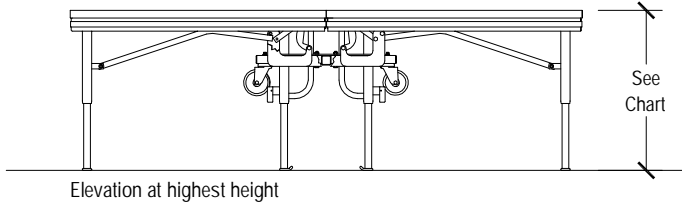

4' x 8' Tri-Height Stage Dimensions		
Stage Height Adjustments	Folded Length = 48"	
Heights in 6" Increments	Folded Width	Folded Height
12"-18"h	27 1/4"	49 1/2"
18"-24"-30"h	26"	55 1/2"
24"-30"-36"h	30"	61 1/2"
30"-36"-42"h	30"	67 1/2"

Open Stage Dimensions

Storage Configuration

SICO 4' x 8' Tri-Height Stages

Multi-Height

6' x 8' Tri-Height Stage Dimensions

Stage Height Adjustments	Folded Length = 72"	
Heights in 6" Increments	Folded Width	Folded Height
12"-18"h	27 1/4"	49 1/2"
18"-24"-30"h	26"	55 1/2"
24"-30"-36"h	30"	61 1/2"
30"-36"-42"h	30"	67 1/2"

Open Stage Dimensions

Storage Configuration

SICO 6' x 8' Tri-Height Stages

Multi-Height