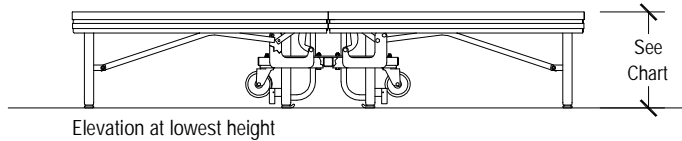

4' x 8' Tri-Height Stage Dimensions		
Stage Height Adjustments	Folded Length = 48"	
Heights in 6" Increments	Folded Width	Folded Height
12"-18"h	27 1/4"	49 1/2"
18"-24"-30"h	26"	55 1/2"
24"-30"-36"h	30"	61 1/2"
30"-36"-42"h	30"	67 1/2"

Open Stage Dimensions

Storage Configuration

SICO 4' x 8' Tri-Height Stages

Multi-Height

6' x 8' Tri-Height Stage Dimensions

Stage Height Adjustments	Folded Length = 72"	
Heights in 6" Increments	Folded Width	Folded Height
12"-18"h	27 1/4"	49 1/2"
18"-24"-30"h	26"	55 1/2"
24"-30"-36"h	30"	61 1/2"
30"-36"-42"h	30"	67 1/2"

Open Stage Dimensions

Storage Configuration

SICO 6' x 8' Tri-Height Stages

Multi-Height