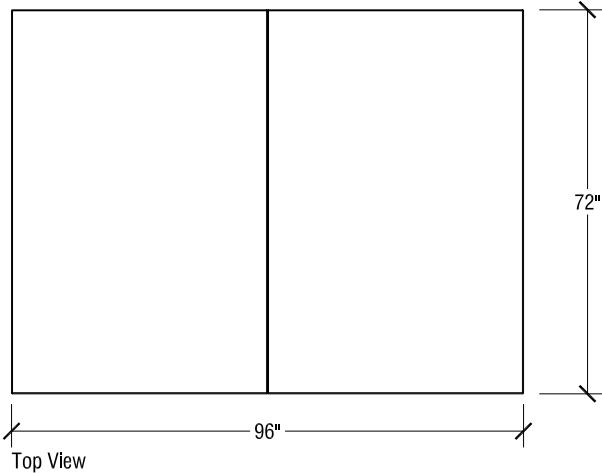

Open Stage Dimensions

4' x 8' Tri-Height Stage Dimensions

Stage Height Adjustments Heights in 6" Increments	Folded Length = 48"	
	Folded Width	Folded Height
12"-18"h	27 1/4"	49 1/2"
18"-24"-30"h	25 1/2"	55 1/2"
24"-30"-36"h	29 1/2"	61 1/2"
30"-36"-42"h	29 1/2"	67 1/2"

Storage Configuration

SICO 4' x 8' Tri-Height Stages

Multi-Height

6' x 8' Tri-Height Stage Dimensions		
Stage Height Adjustments	Folded Length = 72"	
Heights in 6" Increments	Folded Width	Folded Height
12"-18"h	27 1/4"	49 1/2"
18"-24"-30"h	26 1/2"	55 1/2"
24"-30"-36"h	29 1/2"	61 1/2"
30"-36"-42"h	29 1/2"	67 1/2"

Open Stage Dimensions

Storage Configuration

SICO 6' x 8' Tri-Height Stages

Multi-Height