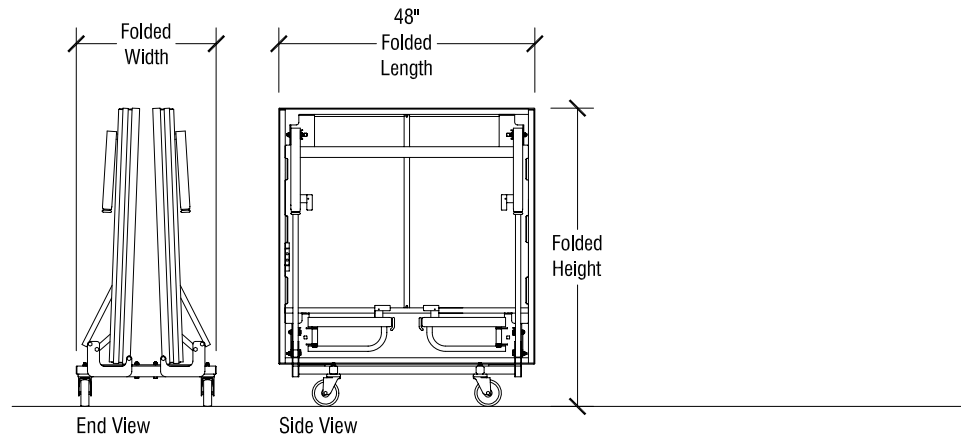

Open Stage Dimensions

4' x 8' Tri-Height Stage Dimensions

Stage Height Adjustments Heights in 6" Increments	Folded Length = 48"	
	Folded Width	Folded Height
12"-18"h	27 1/4"	49 1/2"
18"-24"-30"h	25 1/2"	55 1/2"
24"-30"-36"h	29 1/2"	61 1/2"
30"-36"-42"h	29 1/2"	67 1/2"

Storage Configuration

SICO 4' x 8' Tri-Height Stages

Multi-Height

6' x 8' Tri-Height Stage Dimensions		
Stage Height Adjustments	Folded Length = 72"	
Heights in 6" Increments	Folded Width	Folded Height
12"-18"h	27 1/4"	49 1/2"
18"-24"-30"h	26 1/2"	55 1/2"
24"-30"-36"h	29 1/2"	61 1/2"
30"-36"-42"h	29 1/2"	67 1/2"

Open Stage Dimensions

Storage Configuration

SICO 6' x 8' Tri-Height Stages

Multi-Height