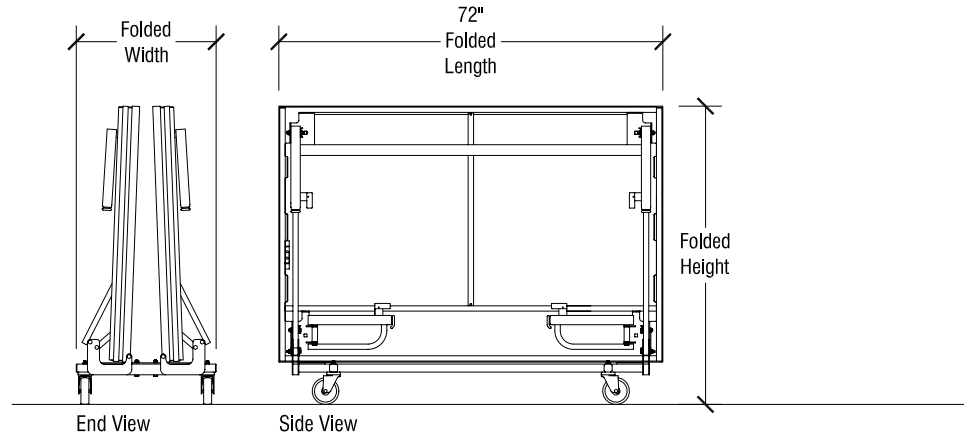

Open Stage Dimensions

4' x 8' Tri-Height Stage Dimensions

Stage Height Adjustments Heights in 6" Increments	Folded Length = 48"	
	Folded Width	Folded Height
12"-18"h	27 1/4"	49 1/2"
18"-24"-30"h	25 1/2"	55 1/2"
24"-30"-36"h	29 1/2"	61 1/2"
30"-36"-42"h	29 1/2"	67 1/2"

Storage Configuration

SICO 4' x 8' Tri-Height Stages

Multi-Height

6' x 8' Tri-Height Stage Dimensions		
Stage Height Adjustments	Folded Length = 72"	
Heights in 6" Increments	Folded Width	Folded Height
12"-18"h	27 1/4"	49 1/2"
18"-24"-30"h	26 1/2"	55 1/2"
24"-30"-36"h	29 1/2"	61 1/2"
30"-36"-42"h	29 1/2"	67 1/2"

Open Stage Dimensions

Storage Configuration

SICO 6' x 8' Tri-Height Stages

Multi-Height