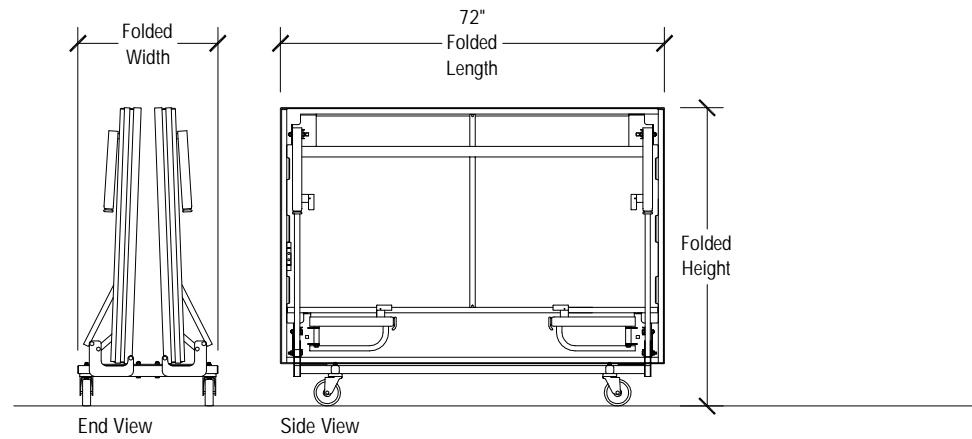

4' x 8' Tri-Height Stage Dimensions		
Stage Height Adjustments	Folded Length = 48"	
Heights in 6" Increments	Folded Width	Folded Height
12"-18"h	27 1/4"	49 1/2"
18"-24"-30"h	26"	55 1/2"
24"-30"-36"h	30"	61 1/2"
30"-36"-42"h	30"	67 1/2"

Open Stage Dimensions

Storage Configuration

SICO 4' x 8' Tri-Height Stages

Multi-Height

6' x 8' Tri-Height Stage Dimensions

Stage Height Adjustments	Folded Length = 72"	
Heights in 6" Increments	Folded Width	Folded Height
12"-18"h	27 1/4"	49 1/2"
18"-24"-30"h	26"	55 1/2"
24"-30"-36"h	30"	61 1/2"
30"-36"-42"h	30"	67 1/2"

Open Stage Dimensions

Storage Configuration

SICO 6' x 8' Tri-Height Stages

Multi-Height