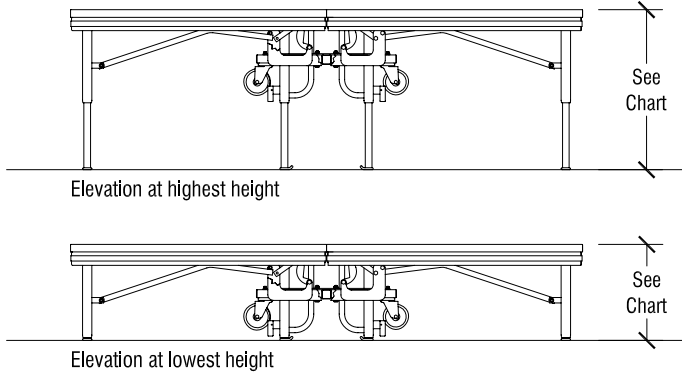

Open Stage Dimensions

4' x 8' Tri-Height Stage Dimensions

Stage Height Adjustments Heights in 6" Increments	Folded Length = 48"	
	Folded Width	Folded Height
12"-18"h	27 1/4"	49 1/2"
18"-24"-30"h	25 1/2"	55 1/2"
24"-30"-36"h	29 1/2"	61 1/2"
30"-36"-42"h	29 1/2"	67 1/2"

Storage Configuration

SICO 4' x 8' Tri-Height Stages

Multi-Height

6' x 8' Tri-Height Stage Dimensions		
Stage Height Adjustments	Folded Length = 72"	
Heights in 6" Increments	Folded Width	Folded Height
12"-18"h	27 1/4"	49 1/2"
18"-24"-30"h	26 1/2"	55 1/2"
24"-30"-36"h	29 1/2"	61 1/2"
30"-36"-42"h	29 1/2"	67 1/2"

Open Stage Dimensions

Storage Configuration

SICO 6' x 8' Tri-Height Stages

Multi-Height