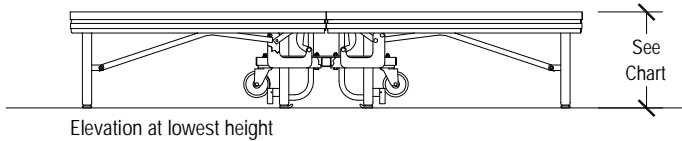

4' x 8' Tri-Height Stage Dimensions		
Stage Height Adjustments	Folded Length = 48"	
Heights in 6" Increments	Folded Width	Folded Height
12"-18"h	27 1/4"	49 1/2"
18"-24"-30"h	26"	55 1/2"
24"-30"-36"h	30"	61 1/2"
30"-36"-42"h	30"	67 1/2"

Open Stage Dimensions

Storage Configuration

SICO 4' x 8' Tri-Height Stages

Multi-Height

6' x 8' Tri-Height Stage Dimensions

Stage Height Adjustments	Folded Length = 72"	
Heights in 6" Increments	Folded Width	Folded Height
12"-18"h	27 1/4"	49 1/2"
18"-24"-30"h	26"	55 1/2"
24"-30"-36"h	30"	61 1/2"
30"-36"-42"h	30"	67 1/2"

Open Stage Dimensions

Storage Configuration

SICO 6' x 8' Tri-Height Stages

Multi-Height