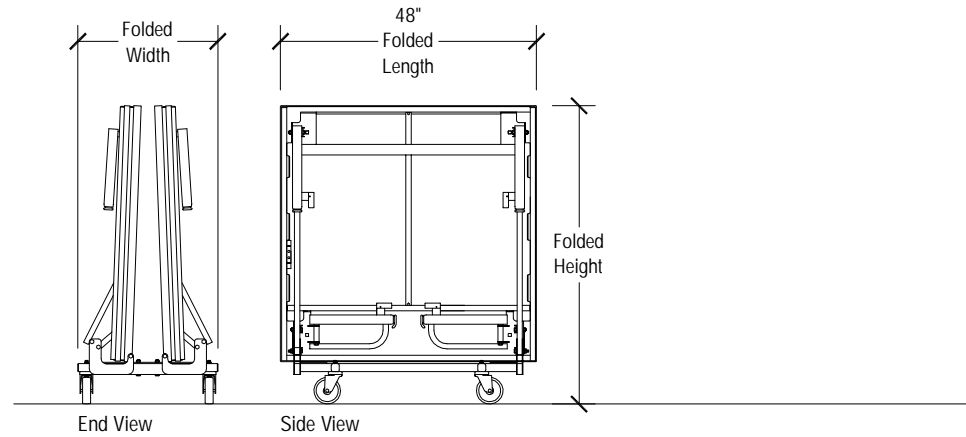

4' x 8' Tri-Height Stage Dimensions		
Stage Height Adjustments	Folded Length = 48"	
Heights in 6" Increments	Folded Width	Folded Height
12"-18"h	27 1/4"	49 1/2"
18"-24"-30"h	26"	55 1/2"
24"-30"-36"h	30"	61 1/2"
30"-36"-42"h	30"	67 1/2"

Open Stage Dimensions

Storage Configuration

SICO 4' x 8' Tri-Height Stages

Multi-Height

6' x 8' Tri-Height Stage Dimensions

Stage Height Adjustments	Folded Length = 72"	
Heights in 6" Increments	Folded Width	Folded Height
12"-18"h	27 1/4"	49 1/2"
18"-24"-30"h	26"	55 1/2"
24"-30"-36"h	30"	61 1/2"
30"-36"-42"h	30"	67 1/2"

Open Stage Dimensions

Storage Configuration

SICO 6' x 8' Tri-Height Stages

Multi-Height