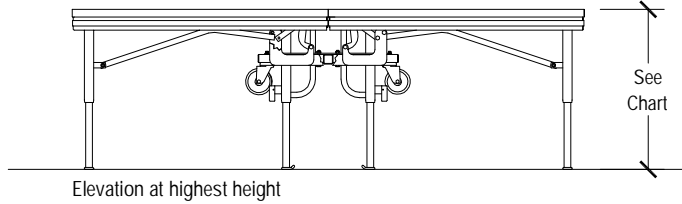

4' x 8' Tri-Height Stage Dimensions		
Stage Height Adjustments	Folded Length = 48"	
Heights in 6" Increments	Folded Width	Folded Height
12"-18"h	27 1/4"	49 1/2"
18"-24"-30"h	26"	55 1/2"
24"-30"-36"h	30"	61 1/2"
30"-36"-42"h	30"	67 1/2"

Open Stage Dimensions

Storage Configuration

SICO 4' x 8' Tri-Height Stages

Multi-Height

6' x 8' Tri-Height Stage Dimensions

Stage Height Adjustments	Folded Length = 72"	
Heights in 6" Increments	Folded Width	Folded Height
12"-18"h	27 1/4"	49 1/2"
18"-24"-30"h	26"	55 1/2"
24"-30"-36"h	30"	61 1/2"
30"-36"-42"h	30"	67 1/2"

Open Stage Dimensions

Storage Configuration

SICO 6' x 8' Tri-Height Stages

Multi-Height