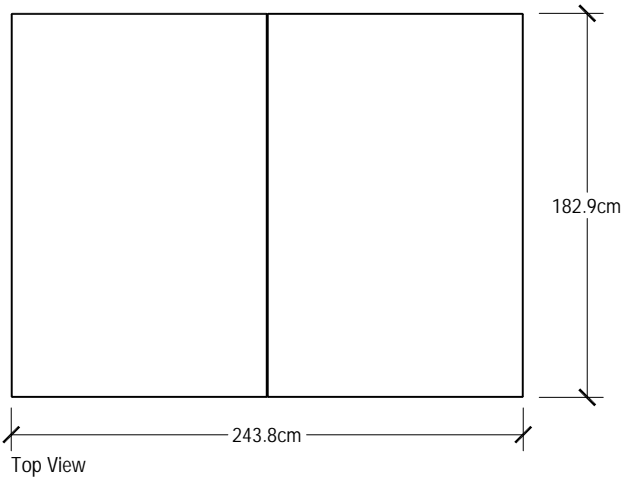

| 121.9 x 243.8 cm (4' x 8') Tri-Height Stage Dimensions | | |
|--|--------------------------|---------------|
| Stage Height Adjustments | Folded Length = 121.9 cm | |
| Heights in 15.2 cm Increments | Folded Width | Folded Height |
| 30.5, 45.7 cm h | 69 cm | 125.7 cm |
| 45.7, 60.9, 76.2 cm | 66 cm | 141 cm |
| 60.9, 76.2, 91.4 cm | 76.2 cm | 156.2 cm |
| 76.2, 91.4, 106.7 cm | 76.2 cm | 156.2 cm |

Open Stage Dimensions

Storage Configuration

SICO 1.22 x 2.44 (4' x 8') Tri-Height Stages

Multi-Height
Metric Dimensions

| 182.8 x 243.8 cm (6' x 8') Tri-Height Stage Dimensions | | |
|--|--------------------------|---------------|
| Stage Height Adjustments | Folded Length = 182.9 cm | |
| Heights in 15.2 cm Increments | Folded Width | Folded Height |
| 30.5, 45.7 cm h | 69 cm | 125.7 cm |
| 45.7, 60.9, 76.2 cm | 66 cm | 141 cm |
| 60.9, 76.2, 91.4 cm | 76.2 cm | 156.2 cm |
| 76.2, 91.4, 106.7 cm | 76.2 cm | 156.2 cm |

Open Stage Dimensions

Storage Configuration

SICO 1.83 x 2.44 (6' x 8') Tri-Height Stages

Multi-Height

Metric Dimensions