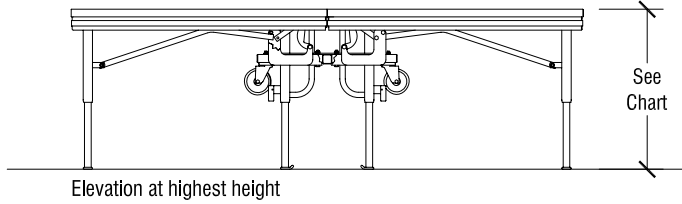

<b>121.9 x 243.8 cm (4' x 8') Tri-Height Stage Dimensions</b>		
<b>Stage Height Adjustments</b>	<b>Folded Length = 121.9 cm</b>	
<b>Heights in 15.2 cm Increments</b>	<b>Folded Width</b>	<b>Folded Height</b>
30.5, 45.7 cm h	69 cm	125.7 cm
45.7, 60.9, 76.2 cm	64.8 cm	55 1/2"
60.9, 76.2, 91.4 cm	74.9 cm	61 1/2"
76.2, 91.4, 106.7 cm	74.9 cm	67 1/2"

Open Stage Dimensions

Storage Configuration

# SICO 1.22 x 2.44 (4' x 8') Tri-Height Stages

## Metric Dimensions

<b>182.8 x 243.8 cm (6' x 8') Tri-Height Stage Dimensions</b>		
<b>Stage Height Adjustments</b>	<b>Folded Length = 182.9 cm</b>	
<b>Heights in 15.2 cm Increments</b>	<b>Folded Width</b>	<b>Folded Height</b>
30.5, 45.7 cm h	69 cm	125.7 cm
45.7, 60.9, 76.2 cm	64.8 cm	55 1/2"
60.9, 76.2, 91.4 cm	74.9 cm	61 1/2"
76.2, 91.4, 106.7 cm	74.9 cm	67 1/2"