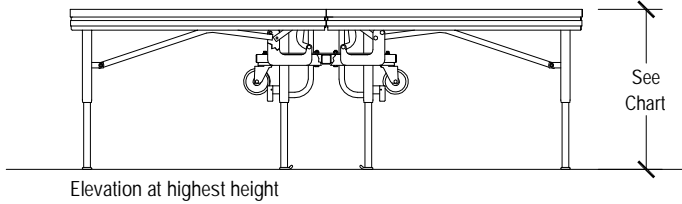

| 121.9 x 243.8 cm (4' x 8') Tri-Height Stage Dimensions | | |
|--|--------------------------|---------------|
| Stage Height Adjustments | Folded Length = 121.9 cm | |
| Heights in 15.2 cm Increments | Folded Width | Folded Height |
| 30.5, 45.7 cm h | 69 cm | 125.7 cm |
| 45.7, 60.9, 76.2 cm | 66 cm | 141 cm |
| 60.9, 76.2, 91.4 cm | 76.2 cm | 156.2 cm |
| 76.2, 91.4, 106.7 cm | 76.2 cm | 156.2 cm |

Open Stage Dimensions

Storage Configuration

SICO 1.22 x 2.44 (4' x 8') Tri-Height Stages

Multi-Height
Metric Dimensions

| 182.8 x 243.8 cm (6' x 8') Tri-Height Stage Dimensions | | |
|--|--------------------------|---------------|
| Stage Height Adjustments | Folded Length = 182.9 cm | |
| Heights in 15.2 cm Increments | Folded Width | Folded Height |
| 30.5, 45.7 cm h | 69 cm | 125.7 cm |
| 45.7, 60.9, 76.2 cm | 66 cm | 141 cm |
| 60.9, 76.2, 91.4 cm | 76.2 cm | 156.2 cm |
| 76.2, 91.4, 106.7 cm | 76.2 cm | 156.2 cm |

Open Stage Dimensions

Storage Configuration

SICO 1.83 x 2.44 (6' x 8') Tri-Height Stages

Multi-Height

Metric Dimensions