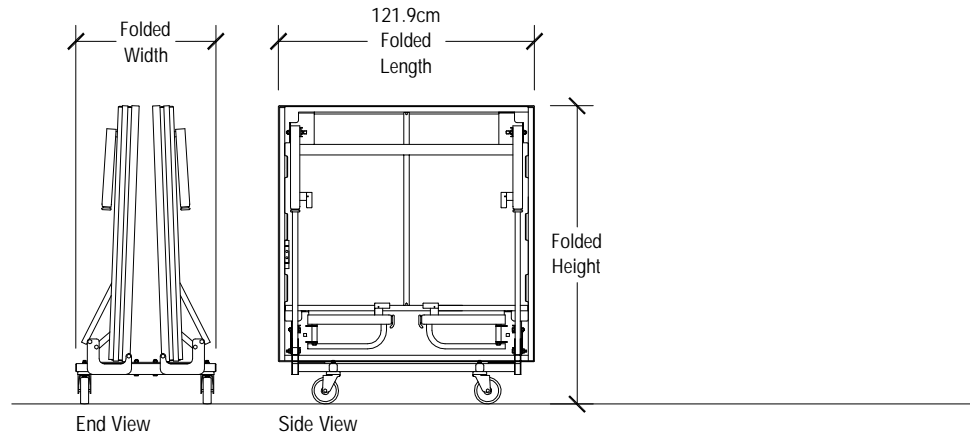

| 121.9 x 243.8 cm (4' x 8') Tri-Height Stage Dimensions | | |
|--|--------------------------|---------------|
| Stage Height Adjustments | Folded Length = 121.9 cm | |
| Heights in 15.2 cm Increments | Folded Width | Folded Height |
| 30.5, 45.7 cm h | 69 cm | 125.7 cm |
| 45.7, 60.9, 76.2 cm | 66 cm | 141 cm |
| 60.9, 76.2, 91.4 cm | 76.2 cm | 156.2 cm |
| 76.2, 91.4, 106.7 cm | 76.2 cm | 156.2 cm |

Open Stage Dimensions

Storage Configuration

SICO 1.22 x 2.44 (4' x 8') Tri-Height Stages

Multi-Height
Metric Dimensions

| 182.8 x 243.8 cm (6' x 8') Tri-Height Stage Dimensions | | |
|--|--------------------------|---------------|
| Stage Height Adjustments | Folded Length = 182.9 cm | |
| Heights in 15.2 cm Increments | Folded Width | Folded Height |
| 30.5, 45.7 cm h | 69 cm | 125.7 cm |
| 45.7, 60.9, 76.2 cm | 66 cm | 141 cm |
| 60.9, 76.2, 91.4 cm | 76.2 cm | 156.2 cm |
| 76.2, 91.4, 106.7 cm | 76.2 cm | 156.2 cm |

Open Stage Dimensions

Storage Configuration

SICO 1.83 x 2.44 (6' x 8') Tri-Height Stages

Multi-Height

Metric Dimensions