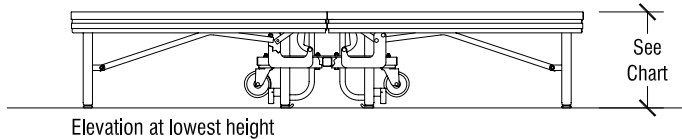

<b>121.9 x 243.8 cm (4' x 8') Tri-Height Stage Dimensions</b>		
<b>Stage Height Adjustments</b>	<b>Folded Length = 121.9 cm</b>	
<b>Heights in 15.2 cm Increments</b>	<b>Folded Width</b>	<b>Folded Height</b>
30.5, 45.7 cm h	69 cm	125.7 cm
45.7, 60.9, 76.2 cm	64.8 cm	55 1/2"
60.9, 76.2, 91.4 cm	74.9 cm	61 1/2"
76.2, 91.4, 106.7 cm	74.9 cm	67 1/2"

Open Stage Dimensions

Storage Configuration

# SICO 1.22 x 2.44 (4' x 8') Tri-Height Stages

## Metric Dimensions

<b>182.8 x 243.8 cm (6' x 8') Tri-Height Stage Dimensions</b>		
<b>Stage Height Adjustments</b>	<b>Folded Length = 182.9 cm</b>	
<b>Heights in 15.2 cm Increments</b>	<b>Folded Width</b>	<b>Folded Height</b>
30.5, 45.7 cm h	69 cm	125.7 cm
45.7, 60.9, 76.2 cm	64.8 cm	55 1/2"
60.9, 76.2, 91.4 cm	74.9 cm	61 1/2"
76.2, 91.4, 106.7 cm	74.9 cm	67 1/2"