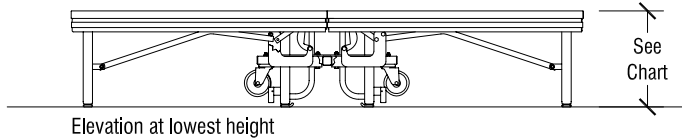

<b>121.9 x 243.8 cm (4' x 8') Tri-Height Stage Dimensions</b>		
<b>Stage Height Adjustments</b>	<b>Folded Length = 121.9 cm</b>	
<b>Heights in 15.2 cm Increments</b>	<b>Folded Width</b>	<b>Folded Height</b>
30.5, 45.7 cm h	69 cm	125.7 cm
45.7, 60.9, 76.2 cm	64.8 cm	55 1/2"
60.9, 76.2, 91.4 cm	74.9 cm	61 1/2"
76.2, 91.4, 106.7 cm	74.9 cm	67 1/2"

Open Stage Dimensions

Storage Configuration

# SICO 1.22 x 2.44 (4' x 8') Tri-Height Stages

## Metric Dimensions

<b>182.8 x 243.8 cm (6' x 8') Tri-Height Stage Dimensions</b>		
<b>Stage Height Adjustments</b>	<b>Folded Length = 182.9 cm</b>	
<b>Heights in 15.2 cm Increments</b>	<b>Folded Width</b>	<b>Folded Height</b>
30.5, 45.7 cm h	69 cm	125.7 cm
45.7, 60.9, 76.2 cm	64.8 cm	55 1/2"
60.9, 76.2, 91.4 cm	74.9 cm	61 1/2"
76.2, 91.4, 106.7 cm	74.9 cm	67 1/2"