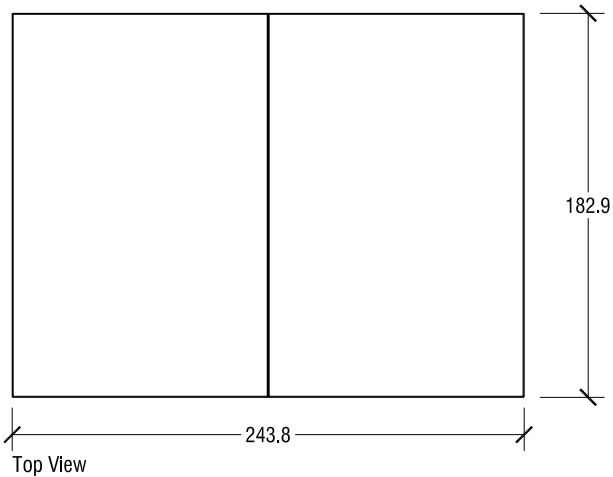

<b>121.9 x 243.8 cm (4' x 8') Tri-Height Stage Dimensions</b>		
<b>Stage Height Adjustments</b>	<b>Folded Length = 121.9 cm</b>	
<b>Heights in 15.2 cm Increments</b>	<b>Folded Width</b>	<b>Folded Height</b>
30.5, 45.7 cm h	69 cm	125.7 cm
45.7, 60.9, 76.2 cm	64.8 cm	55 1/2"
60.9, 76.2, 91.4 cm	74.9 cm	61 1/2"
76.2, 91.4, 106.7 cm	74.9 cm	67 1/2"

Open Stage Dimensions

Storage Configuration

# SICO 1.22 x 2.44 (4' x 8') Tri-Height Stages

## Metric Dimensions

<b>182.8 x 243.8 cm (6' x 8') Tri-Height Stage Dimensions</b>		
<b>Stage Height Adjustments</b>	<b>Folded Length = 182.9 cm</b>	
<b>Heights in 15.2 cm Increments</b>	<b>Folded Width</b>	<b>Folded Height</b>
30.5, 45.7 cm h	69 cm	125.7 cm
45.7, 60.9, 76.2 cm	64.8 cm	55 1/2"
60.9, 76.2, 91.4 cm	74.9 cm	61 1/2"
76.2, 91.4, 106.7 cm	74.9 cm	67 1/2"