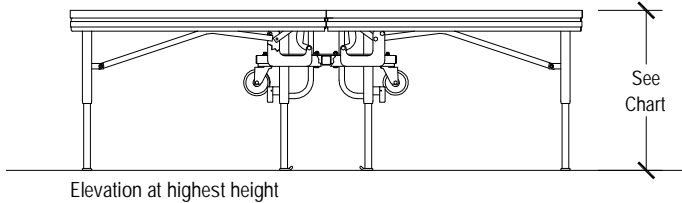

| 121.9 x 243.8 cm (4' x 8') Tri-Height Stage Dimensions | | |
|--|--------------------------|---------------|
| Stage Height Adjustments | Folded Length = 121.9 cm | |
| Heights in 15.2 cm Increments | Folded Width | Folded Height |
| 30.5, 45.7 cm h | 69 cm | 125.7 cm |
| 45.7, 60.9, 76.2 cm | 66 cm | 141 cm |
| 60.9, 76.2, 91.4 cm | 76.2 cm | 156.2 cm |
| 76.2, 91.4, 106.7 cm | 76.2 cm | 156.2 cm |

Open Stage Dimensions

Storage Configuration

SICO 1.22 x 2.44 (4' x 8') Tri-Height Stages

Multi-Height
Metric Dimensions

| 182.8 x 243.8 cm (6' x 8') Tri-Height Stage Dimensions | | |
|--|--------------------------|---------------|
| Stage Height Adjustments | Folded Length = 182.9 cm | |
| Heights in 15.2 cm Increments | Folded Width | Folded Height |
| 30.5, 45.7 cm h | 69 cm | 125.7 cm |
| 45.7, 60.9, 76.2 cm | 66 cm | 141 cm |
| 60.9, 76.2, 91.4 cm | 76.2 cm | 156.2 cm |
| 76.2, 91.4, 106.7 cm | 76.2 cm | 156.2 cm |

Open Stage Dimensions

Storage Configuration

SICO 1.83 x 2.44 (6' x 8') Tri-Height Stages

Multi-Height

Metric Dimensions