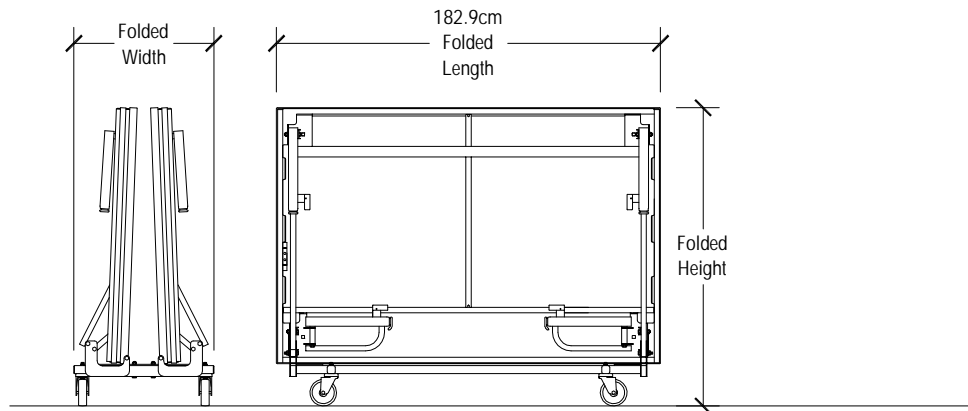

| 121.9 x 243.8 cm (4' x 8') Tri-Height Stage Dimensions | | |
|--|--------------------------|---------------|
| Stage Height Adjustments | Folded Length = 121.9 cm | |
| Heights in 15.2 cm Increments | Folded Width | Folded Height |
| 30.5, 45.7 cm h | 69 cm | 125.7 cm |
| 45.7, 60.9, 76.2 cm | 66 cm | 141 cm |
| 60.9, 76.2, 91.4 cm | 76.2 cm | 156.2 cm |
| 76.2, 91.4, 106.7 cm | 76.2 cm | 156.2 cm |

Open Stage Dimensions

Storage Configuration

SICO 1.22 x 2.44 (4' x 8') Tri-Height Stages

Multi-Height
Metric Dimensions

| 182.8 x 243.8 cm (6' x 8') Tri-Height Stage Dimensions | | |
|--|--------------------------|---------------|
| Stage Height Adjustments | Folded Length = 182.9 cm | |
| Heights in 15.2 cm Increments | Folded Width | Folded Height |
| 30.5, 45.7 cm h | 69 cm | 125.7 cm |
| 45.7, 60.9, 76.2 cm | 66 cm | 141 cm |
| 60.9, 76.2, 91.4 cm | 76.2 cm | 156.2 cm |
| 76.2, 91.4, 106.7 cm | 76.2 cm | 156.2 cm |

Open Stage Dimensions

Storage Configuration

SICO 1.83 x 2.44 (6' x 8') Tri-Height Stages

Multi-Height

Metric Dimensions