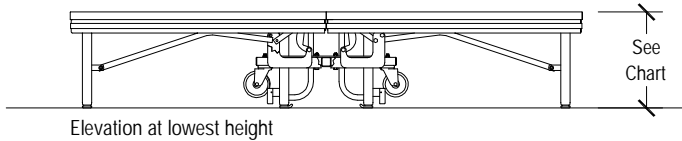

| 121.9 x 243.8 cm (4' x 8') Tri-Height Stage Dimensions | | |
|--|--------------------------|---------------|
| Stage Height Adjustments | Folded Length = 121.9 cm | |
| Heights in 15.2 cm Increments | Folded Width | Folded Height |
| 30.5, 45.7 cm h | 69 cm | 125.7 cm |
| 45.7, 60.9, 76.2 cm | 66 cm | 141 cm |
| 60.9, 76.2, 91.4 cm | 76.2 cm | 156.2 cm |
| 76.2, 91.4, 106.7 cm | 76.2 cm | 156.2 cm |

Open Stage Dimensions

Storage Configuration

SICO 1.22 x 2.44 (4' x 8') Tri-Height Stages

Multi-Height
Metric Dimensions

| 182.8 x 243.8 cm (6' x 8') Tri-Height Stage Dimensions | | |
|--|--------------------------|---------------|
| Stage Height Adjustments | Folded Length = 182.9 cm | |
| Heights in 15.2 cm Increments | Folded Width | Folded Height |
| 30.5, 45.7 cm h | 69 cm | 125.7 cm |
| 45.7, 60.9, 76.2 cm | 66 cm | 141 cm |
| 60.9, 76.2, 91.4 cm | 76.2 cm | 156.2 cm |
| 76.2, 91.4, 106.7 cm | 76.2 cm | 156.2 cm |

Open Stage Dimensions

Storage Configuration

SICO 1.83 x 2.44 (6' x 8') Tri-Height Stages

Multi-Height

Metric Dimensions