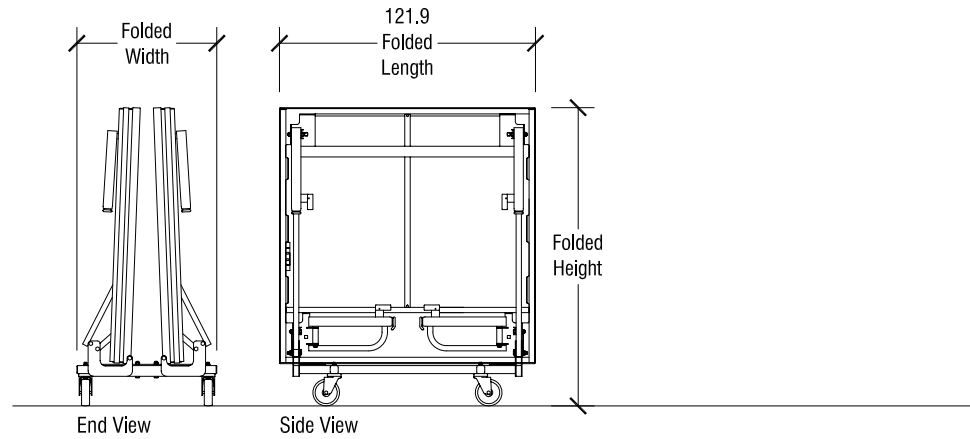

Storage Configuration

SICO 1.22 x 2.44 (4' x 8') Tri-Height Stages

Multi-Height

Metric Dimensions