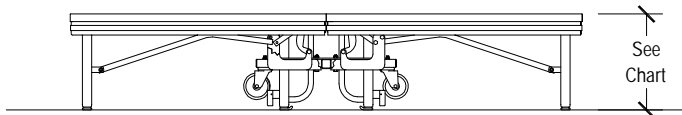

| 121.9 x 243.8 cm (4' x 8') Tri-Height Stage Dimensions | | |
|--|--------------------------|---------------|
| Stage Height Adjustments | Folded Length = 121.9 cm | |
| Heights in 15.2 cm Increments | Folded Width | Folded Height |
| 30.5, 45.7 cm h | 69 cm | 125.7 cm |
| 45.7, 60.9, 76.2 cm | 66 cm | 141 cm |
| 60.9, 76.2, 91.4 cm | 76.2 cm | 156.2 cm |
| 76.2, 91.4, 106.7 cm | 76.2 cm | 156.2 cm |

Open Stage Dimensions

Storage Configuration

SICO 1.22 x 2.44 (4' x 8') Tri-Height Stages

Multi-Height
Metric Dimensions

| 182.8 x 243.8 cm (6' x 8') Tri-Height Stage Dimensions | | |
|--|--------------------------|---------------|
| Stage Height Adjustments | Folded Length = 182.9 cm | |
| Heights in 15.2 cm Increments | Folded Width | Folded Height |
| 30.5, 45.7 cm h | 69 cm | 125.7 cm |
| 45.7, 60.9, 76.2 cm | 66 cm | 141 cm |
| 60.9, 76.2, 91.4 cm | 76.2 cm | 156.2 cm |
| 76.2, 91.4, 106.7 cm | 76.2 cm | 156.2 cm |

Open Stage Dimensions

Storage Configuration

SICO 1.83 x 2.44 (6' x 8') Tri-Height Stages

Multi-Height

Metric Dimensions