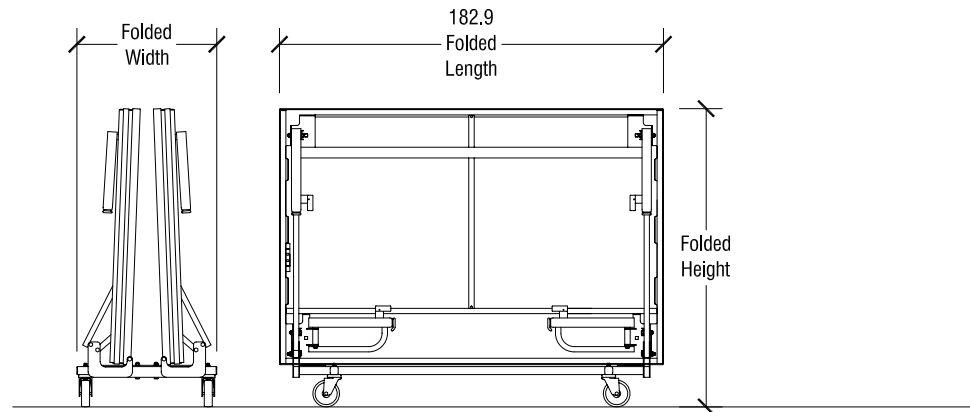

Storage Configuration

SICO 1.83 x 2.44 (6' x 8') Tri-Height Stages

Multi-Height

Metric Dimensions