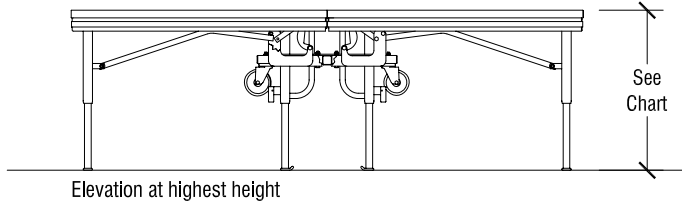

<b>121.9 x 243.8 cm (4' x 8') Tri-Height Stage Dimensions</b>		
<b>Stage Height Adjustments</b>	<b>Folded Length = 121.9 cm</b>	
<b>Heights in 15.2 cm Increments</b>	<b>Folded Width</b>	<b>Folded Height</b>
30.5, 45.7 cm h	69 cm	125.7 cm
45.7, 60.9, 76.2 cm	64.8 cm	55 1/2"
60.9, 76.2, 91.4 cm	74.9 cm	61 1/2"
76.2, 91.4, 106.7 cm	74.9 cm	67 1/2"

Open Stage Dimensions

Storage Configuration

# SICO 1.22 x 2.44 (4' x 8') Tri-Height Stages

## Metric Dimensions

<b>182.8 x 243.8 cm (6' x 8') Tri-Height Stage Dimensions</b>		
<b>Stage Height Adjustments</b>	<b>Folded Length = 182.9 cm</b>	
<b>Heights in 15.2 cm Increments</b>	<b>Folded Width</b>	<b>Folded Height</b>
30.5, 45.7 cm h	69 cm	125.7 cm
45.7, 60.9, 76.2 cm	64.8 cm	55 1/2"
60.9, 76.2, 91.4 cm	74.9 cm	61 1/2"
76.2, 91.4, 106.7 cm	74.9 cm	67 1/2"