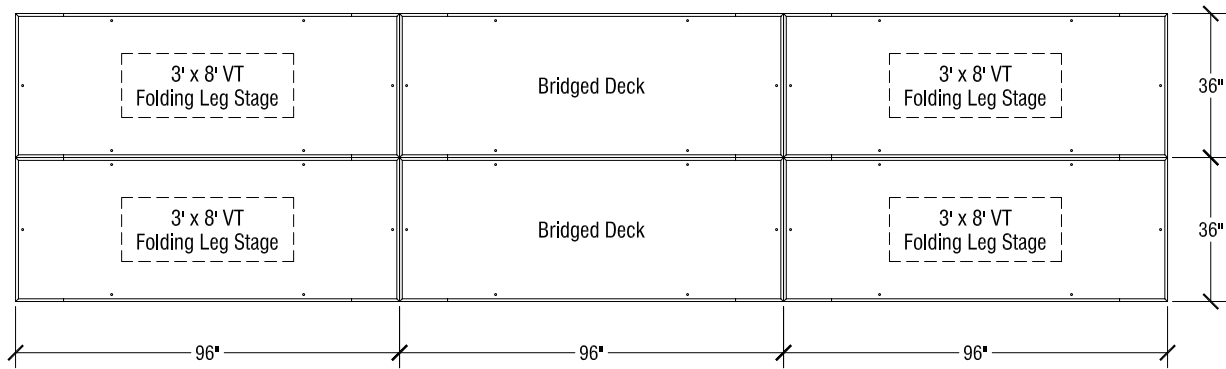

Open Stage Dimensions

3' x 8' VT Stage Dimensions

VT Heights			
Range	Increments	Folded Stage	Caddy Dimensions
8"h	Single Height	4 5/8" Thick	55 3/4" x 102" x 54"h
16"h	Single Height	4 5/8" Thick	55 3/4" x 102" x 54"h
24"	Single Height	4 5/8" Thick	55 3/4" x 102" x 54"h
16"-24"h	4"	4 5/8" Thick	55 3/4" x 102" x 54"h
24"-32"h	4"	4 5/8" Thick	55 3/4" x 102" x 54"h
32"-48"h	4"	4 5/8" Thick	55 3/4" x 102" x 54"h
48" to 80"h	4"	4 5/8" Thick	55 3/4" x 102" x 54"h

End View

Storage Configuration

Side View

SICO 3' x 8' VT Folding Leg Stages
Multi-Height

SICO VT Folding Leg Stages - Typical Bridging Configuration

A bridged deck is supported between two 3' x 8' or two 4' x 8' VT stages.
 Stages and Decks are either 3' x 8' or 4' x 8' and may be used side by side.