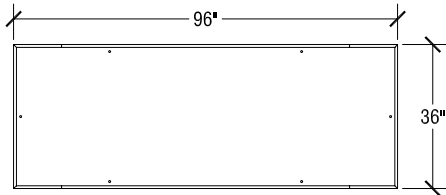

Top View

Elevation at highest height

Elevation at lowest height

Open Stage Dimensions

4' x 8' VT Stage Dimensions			
VT Heights			
Range	Increments	Folded Stage	Caddy Dimensions
8"h	Single Height	4 5/8" Thick	55 3/4" x 102" x 66"h
16"h	Single Height	4 5/8" Thick	55 3/4" x 102" x 66"h
24"	Single Height	4 5/8" Thick	55 3/4" x 102" x 66"h
16"-24"h	4"	4 5/8" Thick	55 3/4" x 102" x 66"h
24"-32"h	4"	4 5/8" Thick	55 3/4" x 102" x 66"h
32"-48"h	4"	4 5/8" Thick	55 3/4" x 102" x 66"h
48" to 80"h	4"	4 5/8" Thick	55 3/4" x 102" x 66"h

End View

Storage Configuration

Side View

SICO 4' x 8' VT Folding Leg Stages

Multi-Height

Top View

Elevation at highest height

Elevation at lowest height

Open Stage Dimensions

3' x 8' VT Stage Dimensions

VT Heights			
Range	Increments	Folded Stage	Caddy Dimensions
8"h	Single Height	4 5/8" Thick	55 3/4" x 102" x 54"h
16"h	Single Height	4 5/8" Thick	55 3/4" x 102" x 54"h
24"	Single Height	4 5/8" Thick	55 3/4" x 102" x 54"h
16"-24"h	4"	4 5/8" Thick	55 3/4" x 102" x 54"h
24"-32"h	4"	4 5/8" Thick	55 3/4" x 102" x 54"h
32"-48"h	4"	4 5/8" Thick	55 3/4" x 102" x 54"h
48" to 80"h	4"	4 5/8" Thick	55 3/4" x 102" x 54"h

End View

Storage Configuration

Side View

SICO 3' x 8' VT Folding Leg Stages
Multi-Height

SICO VT Folding Leg Stages - Typical Bridging Configuration

A bridged deck is supported between two 3' x 8' or two 4' x 8' VT stages.
 Stages and Decks are either 3' x 8' or 4' x 8' and may be used side by side.