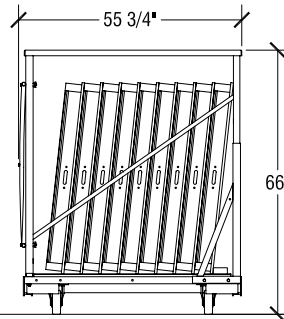

Top View

Elevation at highest height

Elevation at lowest height

Open Stage Dimensions

4' x 8' VT Stage Dimensions			
VT Heights			
Range	Increments	Folded Stage	Caddy Dimensions
8"h	Single Height	4 5/8" Thick	55 3/4" x 102" x 66"h
16"h	Single Height	4 5/8" Thick	55 3/4" x 102" x 66"h
24"	Single Height	4 5/8" Thick	55 3/4" x 102" x 66"h
16"-24"h	4"	4 5/8" Thick	55 3/4" x 102" x 66"h
24"-32"h	4"	4 5/8" Thick	55 3/4" x 102" x 66"h
32"-48"h	4"	4 5/8" Thick	55 3/4" x 102" x 66"h
48" to 80"h	4"	4 5/8" Thick	55 3/4" x 102" x 66"h

End View

Storage Configuration

Side View

SICO 4' x 8' VT Folding Leg Stages

Multi-Height

Top View

Elevation at highest height

Elevation at lowest height

Open Stage Dimensions

3' x 8' VT Stage Dimensions

VT Heights			
Range	Increments	Folded Stage	Caddy Dimensions
8"h	Single Height	4 5/8" Thick	55 3/4" x 102" x 54"h
16"h	Single Height	4 5/8" Thick	55 3/4" x 102" x 54"h
24"	Single Height	4 5/8" Thick	55 3/4" x 102" x 54"h
16"-24"h	4"	4 5/8" Thick	55 3/4" x 102" x 54"h
24"-32"h	4"	4 5/8" Thick	55 3/4" x 102" x 54"h
32"-48"h	4"	4 5/8" Thick	55 3/4" x 102" x 54"h
48" to 80"h	4"	4 5/8" Thick	55 3/4" x 102" x 54"h

End View

Storage Configuration

Side View

SICO 3' x 8' VT Folding Leg Stages
Multi-Height

SICO VT Folding Leg Stages - Typical Bridging Configuration

A bridged deck is supported between two 3' x 8' or two 4' x 8' VT stages.
 Stages and Decks are either 3' x 8' or 4' x 8' and may be used side by side.