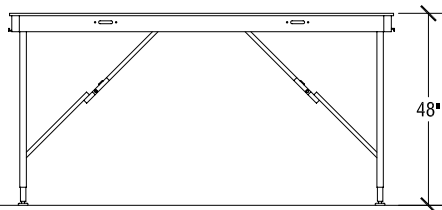

Top View

Elevation at highest height

Elevation at lowest height

Open Stage Dimensions

4' x 8' VT Stage Dimensions			
VT Heights			
Range	Increments	Folded Stage	Caddy Dimensions
8"h	Single Height	4 5/8" Thick	55 3/4" x 102" x 66"h
16"h	Single Height	4 5/8" Thick	55 3/4" x 102" x 66"h
24"	Single Height	4 5/8" Thick	55 3/4" x 102" x 66"h
16"-24"h	4"	4 5/8" Thick	55 3/4" x 102" x 66"h
24"-32"h	4"	4 5/8" Thick	55 3/4" x 102" x 66"h
32"-48"h	4"	4 5/8" Thick	55 3/4" x 102" x 66"h
48" to 80"h	4"	4 5/8" Thick	55 3/4" x 102" x 66"h

End View

Storage Configuration

Side View

SICO 4' x 8' VT Folding Leg Stages

Multi-Height

Top View

Elevation at highest height

Elevation at lowest height

Open Stage Dimensions

3' x 8' VT Stage Dimensions

VT Heights			
Range	Increments	Folded Stage	Caddy Dimensions
8"h	Single Height	4 5/8" Thick	55 3/4" x 102" x 54"h
16"h	Single Height	4 5/8" Thick	55 3/4" x 102" x 54"h
24"	Single Height	4 5/8" Thick	55 3/4" x 102" x 54"h
16"-24"h	4"	4 5/8" Thick	55 3/4" x 102" x 54"h
24"-32"h	4"	4 5/8" Thick	55 3/4" x 102" x 54"h
32"-48"h	4"	4 5/8" Thick	55 3/4" x 102" x 54"h
48" to 80"h	4"	4 5/8" Thick	55 3/4" x 102" x 54"h

End View

Storage Configuration

Side View

SICO 3' x 8' VT Folding Leg Stages
Multi-Height

SICO VT Folding Leg Stages - Typical Bridging Configuration

A bridged deck is supported between two 3' x 8' or two 4' x 8' VT stages.
 Stages and Decks are either 3' x 8' or 4' x 8' and may be used side by side.