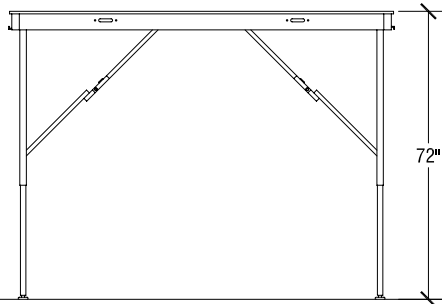

Top View

Elevation at highest height

Elevation at lowest height

Open Stage Dimensions

4' x 8' VT Stage Dimensions			
VT Heights			
Range	Increments	Folded Stage	Caddy Dimensions
8"h	Single Height	4 5/8" Thick	55 3/4" x 102" x 66"h
16"h	Single Height	4 5/8" Thick	55 3/4" x 102" x 66"h
24"	Single Height	4 5/8" Thick	55 3/4" x 102" x 66"h
16"-24"h	4"	4 5/8" Thick	55 3/4" x 102" x 66"h
24"-32"h	4"	4 5/8" Thick	55 3/4" x 102" x 66"h
32"-48"h	4"	4 5/8" Thick	55 3/4" x 102" x 66"h
48" to 80"h	4"	4 5/8" Thick	55 3/4" x 102" x 66"h

End View

Storage Configuration

Side View

SICO 4' x 8' VT Folding Leg Stages

Multi-Height

Top View

Elevation at highest height

Elevation at lowest height

Open Stage Dimensions

3' x 8' VT Stage Dimensions

VT Heights			
Range	Increments	Folded Stage	Caddy Dimensions
8"h	Single Height	4 5/8" Thick	55 3/4" x 102" x 54"h
16"h	Single Height	4 5/8" Thick	55 3/4" x 102" x 54"h
24"	Single Height	4 5/8" Thick	55 3/4" x 102" x 54"h
16"-24"h	4"	4 5/8" Thick	55 3/4" x 102" x 54"h
24"-32"h	4"	4 5/8" Thick	55 3/4" x 102" x 54"h
32"-48"h	4"	4 5/8" Thick	55 3/4" x 102" x 54"h
48" to 80"h	4"	4 5/8" Thick	55 3/4" x 102" x 54"h

End View

Storage Configuration

Side View

SICO 3' x 8' VT Folding Leg Stages
Multi-Height

SICO VT Folding Leg Stages - Typical Bridging Configuration

A bridged deck is supported between two 3' x 8' or two 4' x 8' VT stages.
 Stages and Decks are either 3' x 8' or 4' x 8' and may be used side by side.