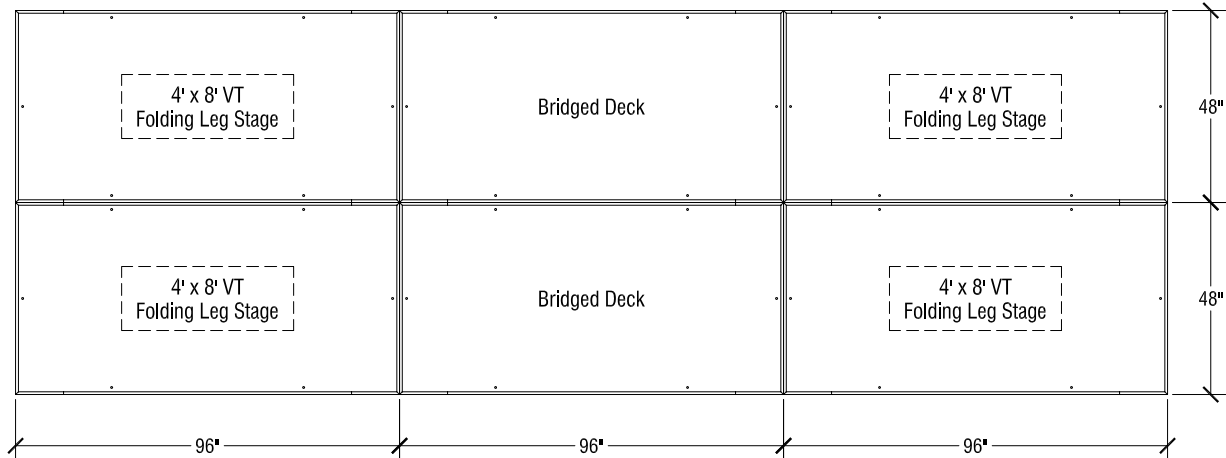

Open Stage Dimensions

3' x 8' VT Stage Dimensions

VT Heights			
Range	Increments	Folded Stage	Caddy Dimensions
8"h	Single Height	4 5/8" Thick	55 3/4" x 102" x 54"h
16"h	Single Height	4 5/8" Thick	55 3/4" x 102" x 54"h
24"	Single Height	4 5/8" Thick	55 3/4" x 102" x 54"h
16"-24"h	4"	4 5/8" Thick	55 3/4" x 102" x 54"h
24"-32"h	4"	4 5/8" Thick	55 3/4" x 102" x 54"h
32"-48"h	4"	4 5/8" Thick	55 3/4" x 102" x 54"h
48" to 80"h	4"	4 5/8" Thick	55 3/4" x 102" x 54"h

End View

Storage Configuration

Side View

SICO 3' x 8' VT Folding Leg Stages
Multi-Height

SICO VT Folding Leg Stages - Typical Bridging Configuration

A bridged deck is supported between two 3' x 8' or two 4' x 8' VT stages.
 Stages and Decks are either 3' x 8' or 4' x 8' and may be used side by side.