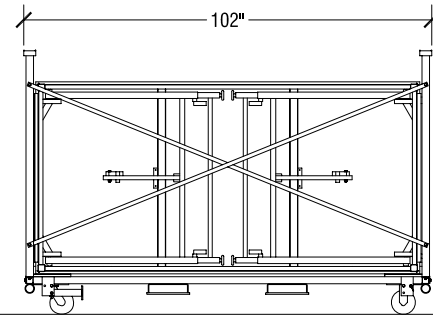

Top View

Elevation at highest height

Elevation at lowest height

Open Stage Dimensions

4' x 8' VT Stage Dimensions			
VT Heights			
Range	Increments	Folded Stage	Caddy Dimensions
8"h	Single Height	4 5/8" Thick	55 3/4" x 102" x 66"h
16"h	Single Height	4 5/8" Thick	55 3/4" x 102" x 66"h
24"	Single Height	4 5/8" Thick	55 3/4" x 102" x 66"h
16"-24"h	4"	4 5/8" Thick	55 3/4" x 102" x 66"h
24"-32"h	4"	4 5/8" Thick	55 3/4" x 102" x 66"h
32"-48"h	4"	4 5/8" Thick	55 3/4" x 102" x 66"h
48" to 80"h	4"	4 5/8" Thick	55 3/4" x 102" x 66"h

End View

Storage Configuration

Side View

SICO 4' x 8' VT Folding Leg Stages

Multi-Height

Top View

Elevation at highest height

Elevation at lowest height

Open Stage Dimensions

3' x 8' VT Stage Dimensions

VT Heights			
Range	Increments	Folded Stage	Caddy Dimensions
8"h	Single Height	4 5/8" Thick	55 3/4" x 102" x 54"h
16"h	Single Height	4 5/8" Thick	55 3/4" x 102" x 54"h
24"	Single Height	4 5/8" Thick	55 3/4" x 102" x 54"h
16"-24"h	4"	4 5/8" Thick	55 3/4" x 102" x 54"h
24"-32"h	4"	4 5/8" Thick	55 3/4" x 102" x 54"h
32"-48"h	4"	4 5/8" Thick	55 3/4" x 102" x 54"h
48" to 80"h	4"	4 5/8" Thick	55 3/4" x 102" x 54"h

End View

Storage Configuration

Side View

SICO 3' x 8' VT Folding Leg Stages
Multi-Height

SICO VT Folding Leg Stages - Typical Bridging Configuration

A bridged deck is supported between two 3' x 8' or two 4' x 8' VT stages.
 Stages and Decks are either 3' x 8' or 4' x 8' and may be used side by side.