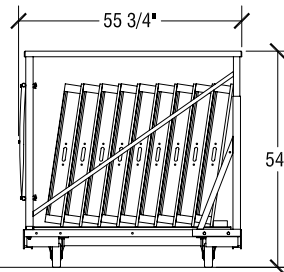

Top View

Elevation at highest height

Elevation at lowest height

Open Stage Dimensions

4' x 8' VT Stage Dimensions			
VT Heights			
Range	Increments	Folded Stage	Caddy Dimensions
8"h	Single Height	4 5/8" Thick	55 3/4" x 102" x 66"h
16"h	Single Height	4 5/8" Thick	55 3/4" x 102" x 66"h
24"	Single Height	4 5/8" Thick	55 3/4" x 102" x 66"h
16"-24"h	4"	4 5/8" Thick	55 3/4" x 102" x 66"h
24"-32"h	4"	4 5/8" Thick	55 3/4" x 102" x 66"h
32"-48"h	4"	4 5/8" Thick	55 3/4" x 102" x 66"h
48" to 80"h	4"	4 5/8" Thick	55 3/4" x 102" x 66"h

End View

Storage Configuration

Side View

SICO 4' x 8' VT Folding Leg Stages

Multi-Height

Top View

Elevation at highest height

Elevation at lowest height

Open Stage Dimensions

3' x 8' VT Stage Dimensions

VT Heights			
Range	Increments	Folded Stage	Caddy Dimensions
8"h	Single Height	4 5/8" Thick	55 3/4" x 102" x 54"h
16"h	Single Height	4 5/8" Thick	55 3/4" x 102" x 54"h
24"	Single Height	4 5/8" Thick	55 3/4" x 102" x 54"h
16"-24"h	4"	4 5/8" Thick	55 3/4" x 102" x 54"h
24"-32"h	4"	4 5/8" Thick	55 3/4" x 102" x 54"h
32"-48"h	4"	4 5/8" Thick	55 3/4" x 102" x 54"h
48" to 80"h	4"	4 5/8" Thick	55 3/4" x 102" x 54"h

End View

Storage Configuration

Side View

SICO 3' x 8' VT Folding Leg Stages
Multi-Height

SICO VT Folding Leg Stages - Typical Bridging Configuration

A bridged deck is supported between two 3' x 8' or two 4' x 8' VT stages.
 Stages and Decks are either 3' x 8' or 4' x 8' and may be used side by side.