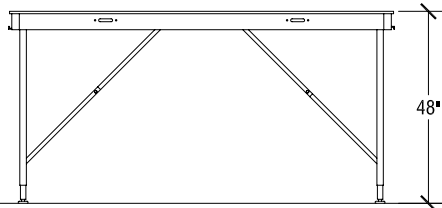

Top View

Elevation at highest height

Elevation at lowest height

Open Stage Dimensions

4' x 8' VT Stage Dimensions			
VT Heights			
Range	Increments	Folded Stage	Caddy Dimensions
8"h	Single Height	4 5/8" Thick	55 3/4" x 102" x 66"h
16"h	Single Height	4 5/8" Thick	55 3/4" x 102" x 66"h
24"	Single Height	4 5/8" Thick	55 3/4" x 102" x 66"h
16"-24"h	4"	4 5/8" Thick	55 3/4" x 102" x 66"h
24"-32"h	4"	4 5/8" Thick	55 3/4" x 102" x 66"h
32"-48"h	4"	4 5/8" Thick	55 3/4" x 102" x 66"h
48" to 80"h	4"	4 5/8" Thick	55 3/4" x 102" x 66"h

End View

Storage Configuration

Side View

SICO 4' x 8' VT Folding Leg Stages

Multi-Height

Top View

Elevation at highest height

Elevation at lowest height

Open Stage Dimensions

3' x 8' VT Stage Dimensions

VT Heights			
Range	Increments	Folded Stage	Caddy Dimensions
8"h	Single Height	4 5/8" Thick	55 3/4" x 102" x 54"h
16"h	Single Height	4 5/8" Thick	55 3/4" x 102" x 54"h
24"	Single Height	4 5/8" Thick	55 3/4" x 102" x 54"h
16"-24"h	4"	4 5/8" Thick	55 3/4" x 102" x 54"h
24"-32"h	4"	4 5/8" Thick	55 3/4" x 102" x 54"h
32"-48"h	4"	4 5/8" Thick	55 3/4" x 102" x 54"h
48" to 80"h	4"	4 5/8" Thick	55 3/4" x 102" x 54"h

End View

Storage Configuration

Side View

SICO 3' x 8' VT Folding Leg Stages
Multi-Height

SICO VT Folding Leg Stages - Typical Bridging Configuration

A bridged deck is supported between two 3' x 8' or two 4' x 8' VT stages.
 Stages and Decks are either 3' x 8' or 4' x 8' and may be used side by side.