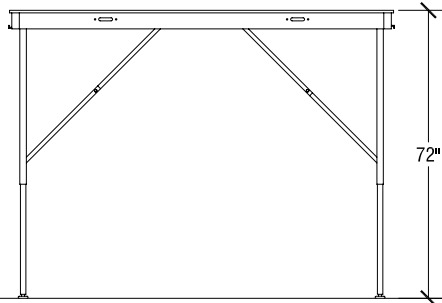

Top View

Elevation at highest height

Elevation at lowest height

Open Stage Dimensions

4' x 8' VT Stage Dimensions			
VT Heights			
Range	Increments	Folded Stage	Caddy Dimensions
8"h	Single Height	4 5/8" Thick	55 3/4" x 102" x 66"h
16"h	Single Height	4 5/8" Thick	55 3/4" x 102" x 66"h
24"	Single Height	4 5/8" Thick	55 3/4" x 102" x 66"h
16"-24"h	4"	4 5/8" Thick	55 3/4" x 102" x 66"h
24"-32"h	4"	4 5/8" Thick	55 3/4" x 102" x 66"h
32"-48"h	4"	4 5/8" Thick	55 3/4" x 102" x 66"h
48" to 80"h	4"	4 5/8" Thick	55 3/4" x 102" x 66"h

End View

Storage Configuration

Side View

SICO 4' x 8' VT Folding Leg Stages

Multi-Height

Top View

Elevation at highest height

Elevation at lowest height

Open Stage Dimensions

3' x 8' VT Stage Dimensions

VT Heights			
Range	Increments	Folded Stage	Caddy Dimensions
8"h	Single Height	4 5/8" Thick	55 3/4" x 102" x 54"h
16"h	Single Height	4 5/8" Thick	55 3/4" x 102" x 54"h
24"	Single Height	4 5/8" Thick	55 3/4" x 102" x 54"h
16"-24"h	4"	4 5/8" Thick	55 3/4" x 102" x 54"h
24"-32"h	4"	4 5/8" Thick	55 3/4" x 102" x 54"h
32"-48"h	4"	4 5/8" Thick	55 3/4" x 102" x 54"h
48" to 80"h	4"	4 5/8" Thick	55 3/4" x 102" x 54"h

End View

Storage Configuration

Side View

SICO 3' x 8' VT Folding Leg Stages
Multi-Height

SICO VT Folding Leg Stages - Typical Bridging Configuration

A bridged deck is supported between two 3' x 8' or two 4' x 8' VT stages.
 Stages and Decks are either 3' x 8' or 4' x 8' and may be used side by side.