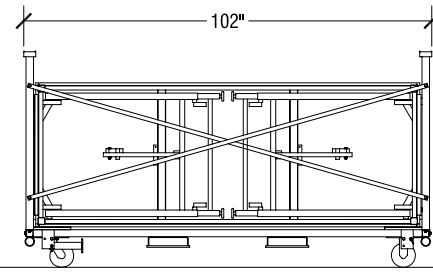

Top View

Elevation at highest height

Elevation at lowest height

Open Stage Dimensions

4' x 8' VT Stage Dimensions			
VT Heights			
Range	Increments	Folded Stage	Caddy Dimensions
8"h	Single Height	4 5/8" Thick	55 3/4" x 102" x 66"h
16"h	Single Height	4 5/8" Thick	55 3/4" x 102" x 66"h
24"	Single Height	4 5/8" Thick	55 3/4" x 102" x 66"h
16"-24"h	4"	4 5/8" Thick	55 3/4" x 102" x 66"h
24"-32"h	4"	4 5/8" Thick	55 3/4" x 102" x 66"h
32"-48"h	4"	4 5/8" Thick	55 3/4" x 102" x 66"h
48" to 80"h	4"	4 5/8" Thick	55 3/4" x 102" x 66"h

End View

Storage Configuration

Side View

SICO 4' x 8' VT Folding Leg Stages

Multi-Height

Top View

Elevation at highest height

Elevation at lowest height

Open Stage Dimensions

3' x 8' VT Stage Dimensions

VT Heights			
Range	Increments	Folded Stage	Caddy Dimensions
8"h	Single Height	4 5/8" Thick	55 3/4" x 102" x 54"h
16"h	Single Height	4 5/8" Thick	55 3/4" x 102" x 54"h
24"	Single Height	4 5/8" Thick	55 3/4" x 102" x 54"h
16"-24"h	4"	4 5/8" Thick	55 3/4" x 102" x 54"h
24"-32"h	4"	4 5/8" Thick	55 3/4" x 102" x 54"h
32"-48"h	4"	4 5/8" Thick	55 3/4" x 102" x 54"h
48" to 80"h	4"	4 5/8" Thick	55 3/4" x 102" x 54"h

End View

Storage Configuration

Side View

SICO 3' x 8' VT Folding Leg Stages
Multi-Height

SICO VT Folding Leg Stages - Typical Bridging Configuration

A bridged deck is supported between two 3' x 8' or two 4' x 8' VT stages.
 Stages and Decks are either 3' x 8' or 4' x 8' and may be used side by side.