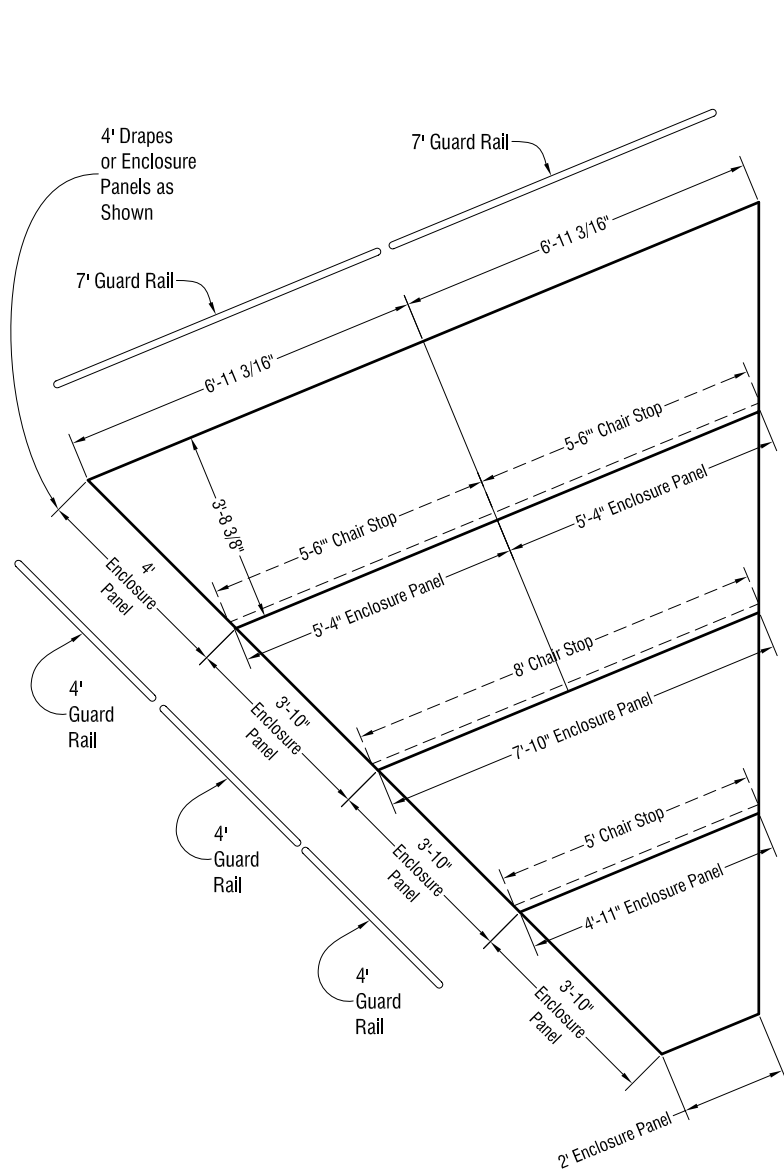

SICO X-Press Riser System
 3' (nom.) Row Depth, Three Tier Riser

pes or
Enclosure Panels
as Shown

3' Guard Rail 

3' Guard Rail 

3' Guard Rail 

8" Height
Increments

6" Height
Increments

SICO X-Press Riser System
 4' (nom.) Row Depth, Three Tier Riser

SICO X-Press Riser System
 4' (nom.) Row Depth, Four Tier Riser