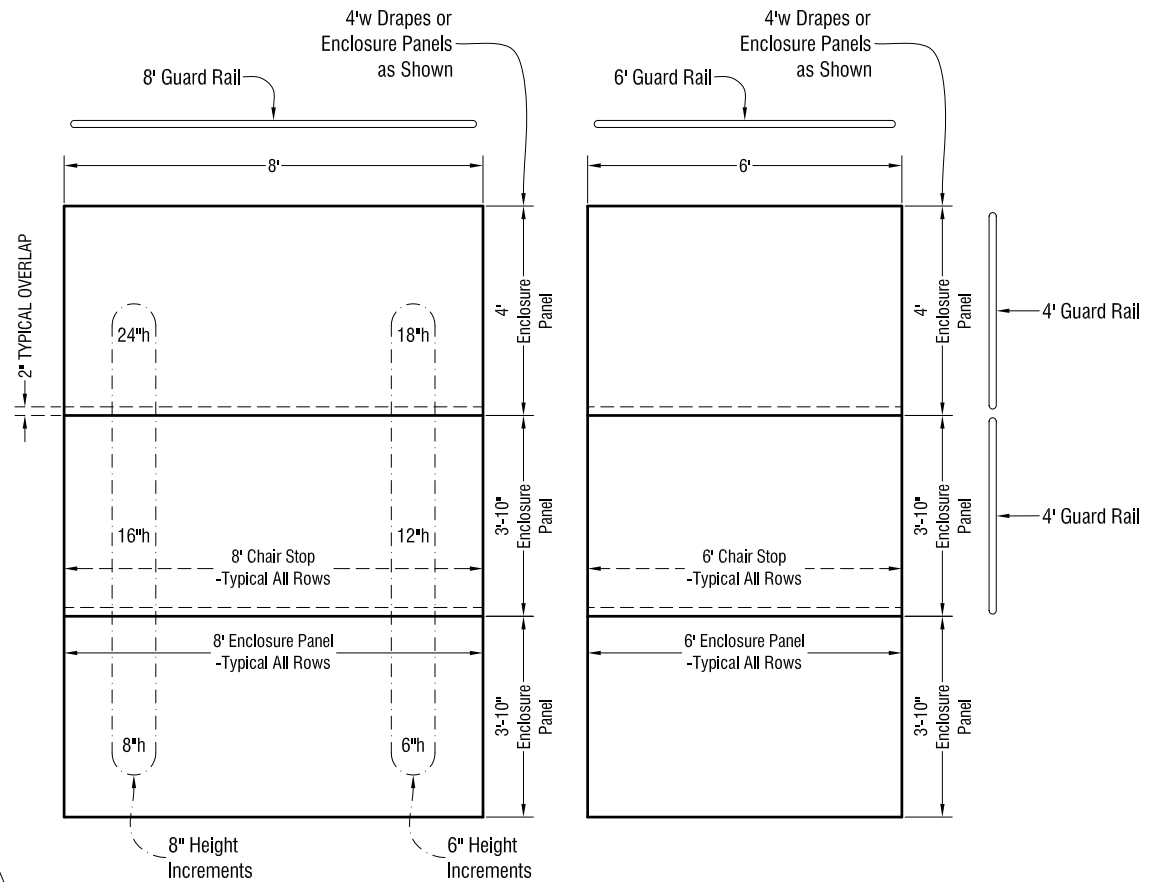

SICO X-Press Riser System
 3' (nom.) Row Depth, Three Tier Riser

pes or
Enclosure Panels
as Shown

3' Guard Rail 

3' Guard Rail 

3' Guard Rail 

8" Height
Increments

6" Height
Increments

SICO X-Press Riser System
 4' (nom.) Row Depth, Three Tier Riser

SICO X-Press Riser System
 4' (nom.) Row Depth, Four Tier Riser