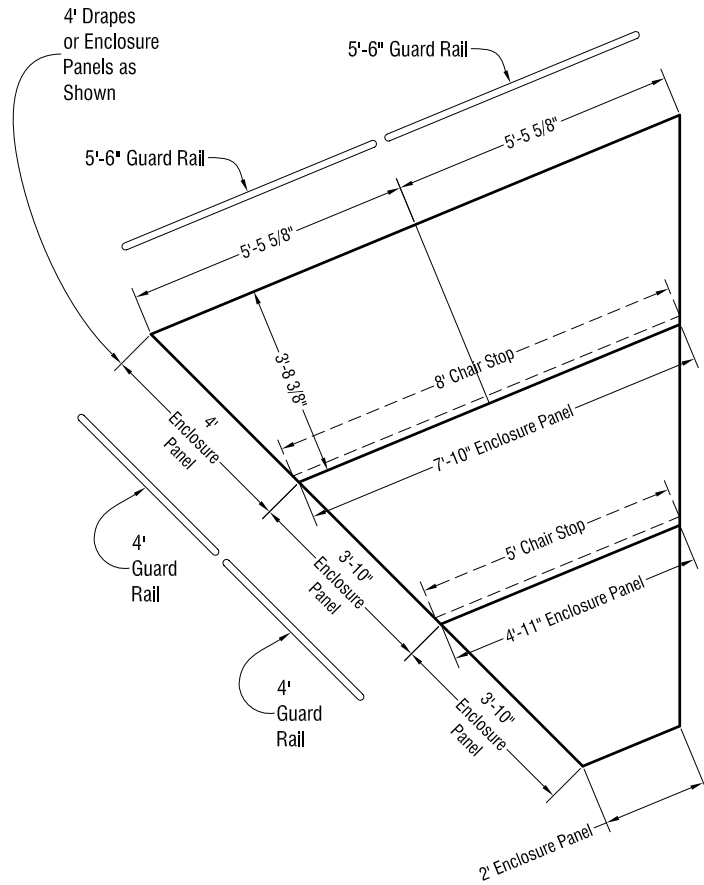

SICO X-Press Riser System
 3' (nom.) Row Depth, Three Tier Riser

pes or
Enclosure Panels
as Shown

3' Guard Rail 

3' Guard Rail 

3' Guard Rail 

8" Height
Increments

6" Height
Increments

SICO X-Press Riser System
 4' (nom.) Row Depth, Three Tier Riser

SICO X-Press Riser System
 4' (nom.) Row Depth, Four Tier Riser