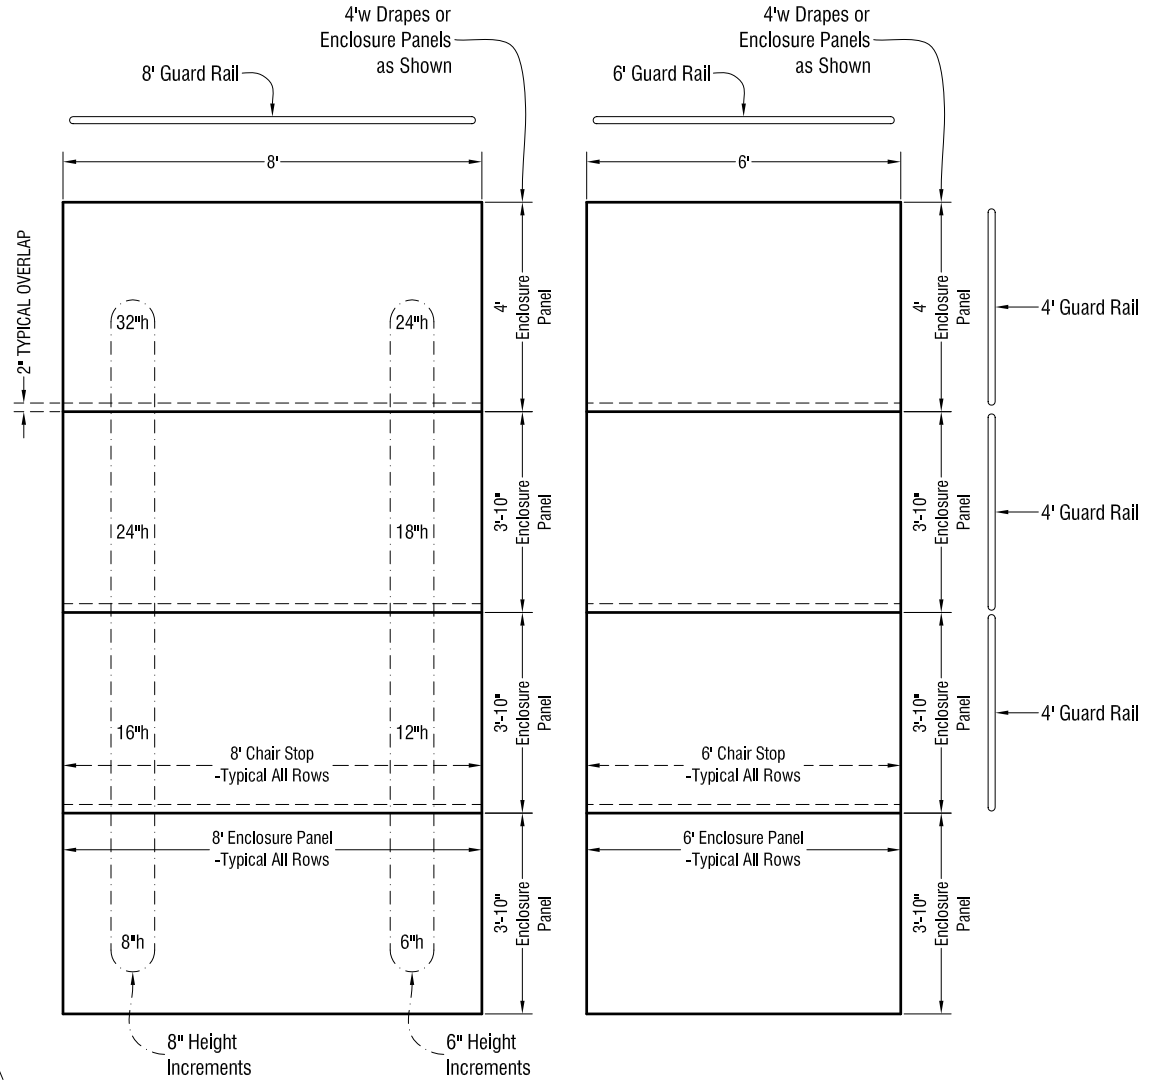

SICO X-Press Riser System
 3' (nom.) Row Depth, Three Tier Riser

pes or
Enclosure Panels
as Shown

3' Guard Rail 

3' Guard Rail 

3' Guard Rail 

8" Height
Increments

6" Height
Increments

SICO X-Press Riser System
 4' (nom.) Row Depth, Three Tier Riser

SICO X-Press Riser System
 4' (nom.) Row Depth, Four Tier Riser