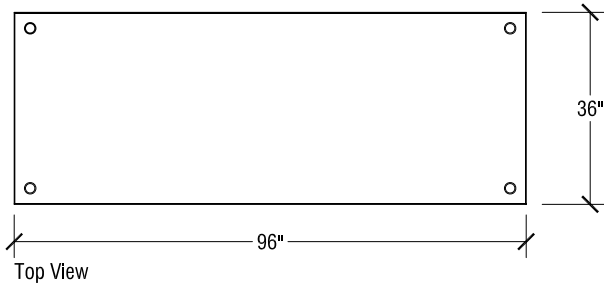

4' x 8' X-Press Stage Dimensions	
Stage Heights	
6" Ht. Increments	Caddy Dimensions 101" x 32 1/2" x 72 1/4"h
6"h (Single Height)	
12"-18"h	
18"-24"h	
24"-30"-36"h	

Open Stage Dimensions

Storage Caddy (Holds 8 Units)

SICO 4' x 8' X-Press Stages Multi-Height

3' x 8' X-Press Stage Dimensions	
Stage Heights	
6" Ht. Increments	Caddy Dimensions 101" x 32 1/2" x 72 1/4"h
6"h (Single Height)	
12"-18"h	
18"-24"h	
24"-30"-36"h	

Open Stage Dimensions

Storage Caddy (Holds 8 Units)

SICO 3' x 8' X-Press Stages

Multi-Height