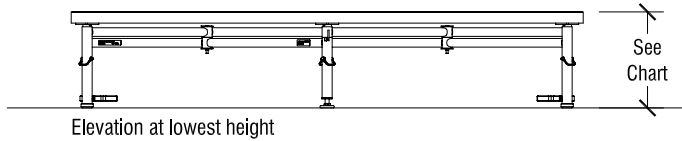

4' x 8' X-Press Stage Dimensions	
Stage Heights	
6" Ht. Increments	Caddy Dimensions 101" x 32 1/2" x 72 1/4"h
6"h (Single Height)	
12"-18"h	
18"-24"h	
24"-30"-36"h	

Open Stage Dimensions

Storage Caddy (Holds 8 Units)

SICO 4' x 8' X-Press Stages Multi-Height

3' x 8' X-Press Stage Dimensions	
Stage Heights	
6" Ht. Increments	Caddy Dimensions 101" x 32 1/2" x 72 1/4"h
6"h (Single Height)	
12"-18"h	
18"-24"h	
24"-30"-36"h	

Open Stage Dimensions

Storage Caddy (Holds 8 Units)

SICO 3' x 8' X-Press Stages

Multi-Height