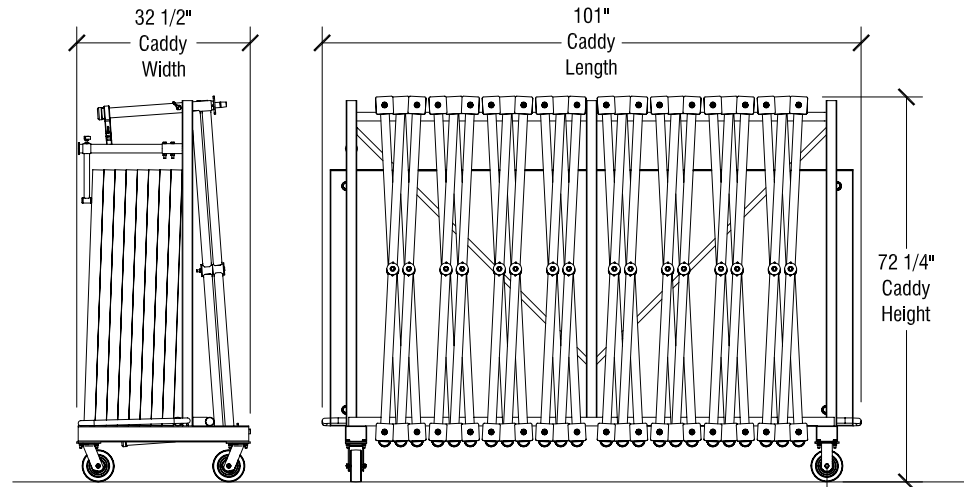

4' x 8' X-Press Stage Dimensions	
Stage Heights	
6" Ht. Increments	Caddy Dimensions 101" x 32 1/2" x 72 1/4"h
6"h (Single Height)	
12"-18"h	
18"-24"h	
24"-30"-36"h	

Open Stage Dimensions

Storage Caddy (Holds 8 Units)

SICO 4' x 8' X-Press Stages Multi-Height

3' x 8' X-Press Stage Dimensions	
Stage Heights	
6" Ht. Increments	Caddy Dimensions 101" x 32 1/2" x 72 1/4"h
6"h (Single Height)	
12"-18"h	
18"-24"h	
24"-30"-36"h	

Open Stage Dimensions

Storage Caddy (Holds 8 Units)

SICO 3' x 8' X-Press Stages

Multi-Height