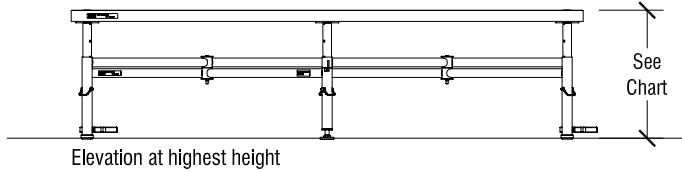

4' x 8' X-Press Stage Dimensions	
Stage Heights	
6" Ht. Increments	Caddy Dimensions 101" x 32 1/2" x 72 1/4"h
6"h (Single Height)	
12"-18"h	
18"-24"h	
24"-30"-36"h	

Open Stage Dimensions

Storage Caddy (Holds 8 Units)

SICO 4' x 8' X-Press Stages Multi-Height

3' x 8' X-Press Stage Dimensions	
Stage Heights	
6" Ht. Increments	Caddy Dimensions 101" x 32 1/2" x 72 1/4"h
6"h (Single Height)	
12"-18"h	
18"-24"h	
24"-30"-36"h	

Open Stage Dimensions

Storage Caddy (Holds 8 Units)

SICO 3' x 8' X-Press Stages

Multi-Height