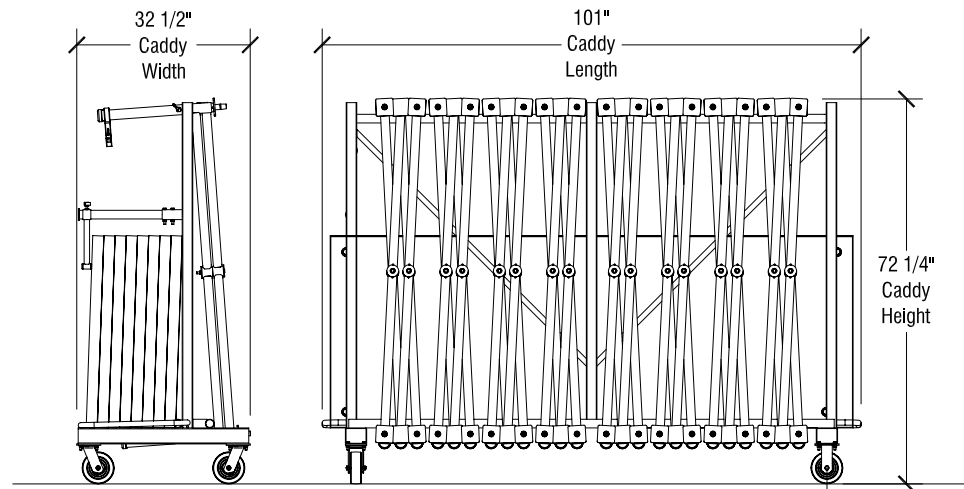

4' x 8' X-Press Stage Dimensions	
Stage Heights	
6" Ht. Increments	Caddy Dimensions 101" x 32 1/2" x 72 1/4"h
6"h (Single Height)	
12"-18"h	
18"-24"h	
24"-30"-36"h	

Open Stage Dimensions

Storage Caddy (Holds 8 Units)

SICO 4' x 8' X-Press Stages Multi-Height

3' x 8' X-Press Stage Dimensions	
Stage Heights	
6" Ht. Increments	Caddy Dimensions 101" x 32 1/2" x 72 1/4"h
6"h (Single Height)	
12"-18"h	
18"-24"h	
24"-30"-36"h	

Open Stage Dimensions

Storage Caddy (Holds 8 Units)

SICO 3' x 8' X-Press Stages

Multi-Height