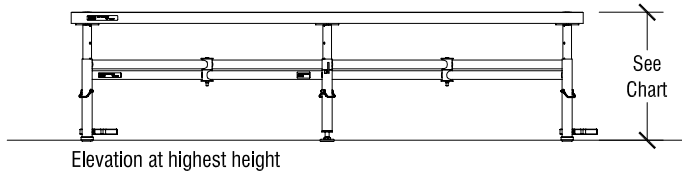

4' x 8' X-Press Stage Dimensions	
Stage Heights	
6" Ht. Increments	Caddy Dimensions 101" x 32 1/2" x 72 1/4"h
6"h (Single Height)	
12"-18"h	
18"-24"h	
24"-30"-36"h	

Open Stage Dimensions

Storage Caddy (Holds 8 Units)

SICO 4' x 8' X-Press Stages Multi-Height

3' x 8' X-Press Stage Dimensions	
Stage Heights	
6" Ht. Increments	Caddy Dimensions 101" x 32 1/2" x 72 1/4"h
6"h (Single Height)	
12"-18"h	
18"-24"h	
24"-30"-36"h	

Open Stage Dimensions

Storage Caddy (Holds 8 Units)

SICO 3' x 8' X-Press Stages

Multi-Height