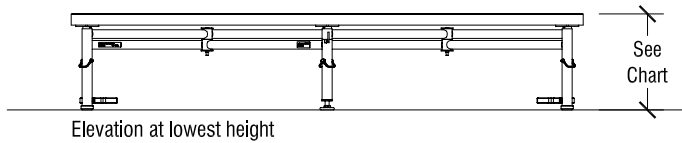

4' x 8' X-Press Stage Dimensions	
Stage Heights	
6" Ht. Increments	Caddy Dimensions 101" x 32 1/2" x 72 1/4"h
6"h (Single Height)	
12"-18"h	
18"-24"h	
24"-30"-36"h	

Open Stage Dimensions

Storage Caddy (Holds 8 Units)

SICO 4' x 8' X-Press Stages Multi-Height

3' x 8' X-Press Stage Dimensions	
Stage Heights	
6" Ht. Increments	Caddy Dimensions 101" x 32 1/2" x 72 1/4"h
6"h (Single Height)	
12"-18"h	
18"-24"h	
24"-30"-36"h	

Open Stage Dimensions

Storage Caddy (Holds 8 Units)

SICO 3' x 8' X-Press Stages

Multi-Height