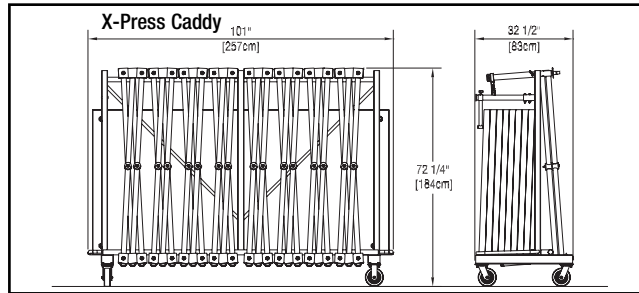

SICO X-Press Stage Specifications

Sico X-Press Stage Specifications:

Model # Decks	Description: Decks	Model # Frames	Description: Frames
SND144401	4' x 8' Tuff-Deck / Non-reversible (122cm x 244cm)	SNM124AB	4' x 8' / 6" high * (122cm x 244cm)
SND144XXX	4' x 8' Carpet / Non-reversible (122cm x 244cm)	SNM124BB	4' x 8' / 12" high (122cm x 244cm)
SND144XXXR	4' x 8' Tuff-Deck/Carpet Reversible (122cm x 244cm)	SNM124CB	4' x 8' / 18" - 24" high (122cm x 244cm)
SND143401	3' x 8' Tuff-Deck / Non-reversible (91cm x 244cm)	SNM124DB	4' x 8' / 24"-30"-36" high (122cm x 244cm)
SND143XXX	3' x 8' Carpet / Non-reversible (91cm x 244cm)	SNM123AB	3' x 8' / 6" high * (91cm x 244cm)
SND143XXXR	3' x 8' Tuff-Deck/Carpet (91cm x 244cm)	SNM123BB	3' x 8' / 12" high (91cm x 244cm)
SAX12FXXX	4' x 4' Corner-Section / Floor Standing (122cm x 122cm)	SNM123CB	3' x 8' / 18" - 24" high (91cm x 244cm)
SAX12SXXX	4' x 4' Corner-Section / Stage Mounted (122cm x 122cm)	SNM123DB	3' x 8' / 24"-30"-36" high (91cm x 244cm)

*6" (15cm) high frames are non-folding.

Frame Weight

- The 3' x 8' (91cm x 244cm) lightweight frame weighs only 67 lbs. (30 kg.)
- The 4' x 8' (122cm x 244cm) lightweight frame weighs only 70 lbs. (32 kg.).

Deck Weight

- The 3' x 8' (92cm x 243cm) deck weighs only 84 lbs. (38 kg)
- The 4'x 8' (122cm x 244cm) deck weighs only 96 lbs. (44 kg).