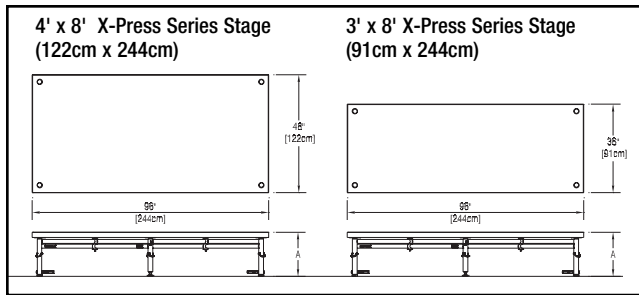

SICO X-Press Stage Specifications

Sico X-Press Stage Specifications:

Model # Decks	Description: Decks	Model # Frames	Description: Frames
SND144401	4' x 8' Tuff-Deck / Non-reversible (122cm x 244cm)	SNM124AB	4' x 8' / 6" high * (122cm x 244cm)
SND144XXX	4' x 8' Carpet / Non-reversible (122cm x 244cm)	SNM124BB	4' x 8' / 12" high (122cm x 244cm)
SND144XXXR	4' x 8' Tuff-Deck/Carpet Reversible (122cm x 244cm)	SNM124CB	4' x 8' / 18" - 24" high (122cm x 244cm)
SND143401	3' x 8' Tuff-Deck / Non-reversible (91cm x 244cm)	SNM124DB	4' x 8' / 24"-30"-36" high (122cm x 244cm)
SND143XXX	3' x 8' Carpet / Non-reversible (91cm x 244cm)	SNM123AB	3' x 8' / 6" high * (91cm x 244cm)
SND143XXXR	3' x 8' Tuff-Deck/Carpet (91cm x 244cm)	SNM123BB	3' x 8' / 12" high (91cm x 244cm)
SAX12FXXX	4' x 4' Corner-Section / Floor Standing (122cm x 122cm)	SNM123CB	3' x 8' / 18" - 24" high (91cm x 244cm)
SAX12SXXX	4' x 4' Corner-Section / Stage Mounted (122cm x 122cm)	SNM123DB	3' x 8' / 24"-30"-36" high (91cm x 244cm)

*6" (15cm) high frames are non-folding.

Frame Weight

- The 3' x 8' (91cm x 244cm) lightweight frame weighs only 67 lbs. (30 kg.)
- The 4' x 8' (122cm x 244cm) lightweight frame weighs only 70 lbs. (32 kg.).

Deck Weight

- The 3' x 8' (92cm x 243cm) deck weighs only 84 lbs. (38 kg)
- The 4'x 8' (122cm x 244cm) deck weighs only 96 lbs. (44 kg).