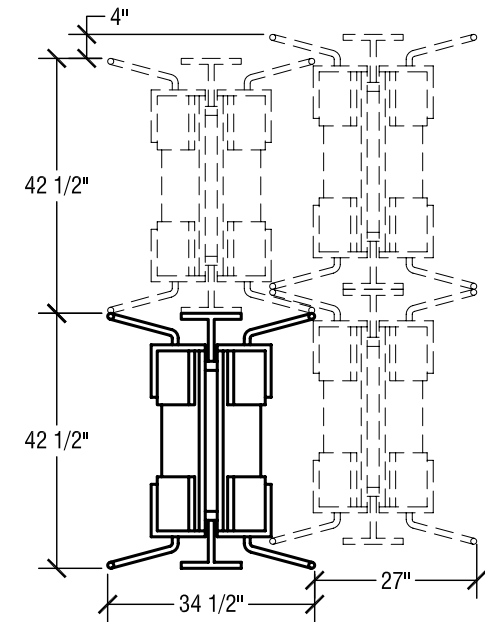

Table Dimensions

Storage Configuration

## SICO 12' BY-65 Table

Top Height: 29" or 27"

Folded Height: 77 1/2" h or 75 1/2" h

Table Top Size: 30" x 144"

Table Dimensions

Storage Configuration

## SICO 10' BY-65 Table

Top Height: 29" or 27"

Folded Height: 68 1/2" h or 66 1/2" h

Table Top Size: 30" x 120"

Table Dimensions

Storage Configuration

## SICO 8' BY-65 Table

Top Height: 29" or 27"

Folded Height: 59 1/2" h or 57 1/2" h

Table Top Size: 30" x 96"