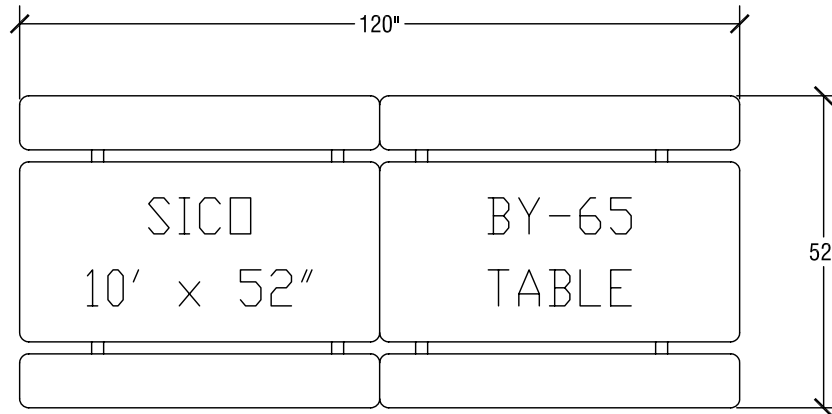

Table Dimensions

Storage Configuration

## SICO 12' BY-65 Table

Top Height: 29" or 27"

Folded Height: 77 1/2" h or 75 1/2" h

Table Top Size: 30" x 144"

Table Dimensions

Storage Configuration

## SICO 10' BY-65 Table

Top Height: 29" or 27"

Folded Height: 68 1/2" h or 66 1/2" h

Table Top Size: 30" x 120"

Table Dimensions

Storage Configuration

## SICO 8' BY-65 Table

Top Height: 29" or 27"

Folded Height: 59 1/2" h or 57 1/2" h

Table Top Size: 30" x 96"