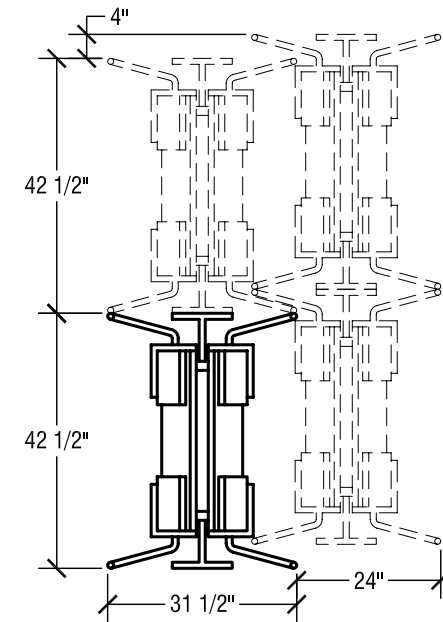

Table Dimensions

Storage Configuration

## SICO 12' BY-65 Table

Top Height: 29" or 27"

Folded Height: 77 1/2" h or 75 1/2" h

Table Top Size: 30" x 144"

Table Dimensions

Storage Configuration

## SICO 10' BY-65 Table

Top Height: 29" or 27"

Folded Height: 68 1/2" h or 66 1/2" h

Table Top Size: 30" x 120"

Table Dimensions

Storage Configuration

## SICO 8' BY-65 Table

Top Height: 29" or 27"

Folded Height: 59 1/2" h or 57 1/2" h

Table Top Size: 30" x 96"