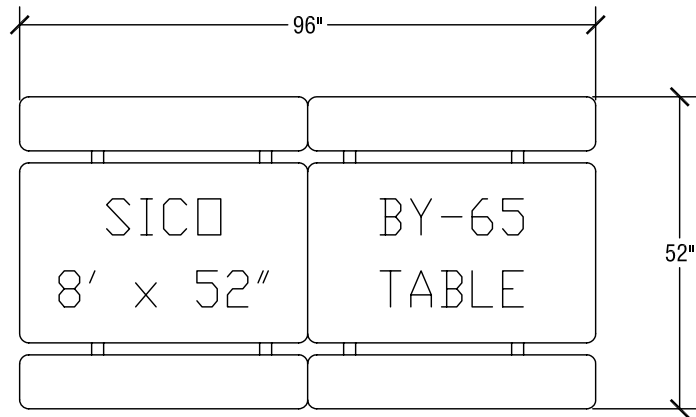

Table Dimensions

Storage Configuration

## SICO 12' BY-65 Table

Top Height: 29" or 27"

Folded Height: 77 1/2" h or 75 1/2" h

Table Top Size: 30" x 144"

Table Dimensions

Storage Configuration

## SICO 10' BY-65 Table

Top Height: 29" or 27"

Folded Height: 68 1/2" h or 66 1/2" h

Table Top Size: 30" x 120"

Table Dimensions

Storage Configuration

## SICO 8' BY-65 Table

Top Height: 29" or 27"

Folded Height: 59 1/2" h or 57 1/2" h

Table Top Size: 30" x 96"