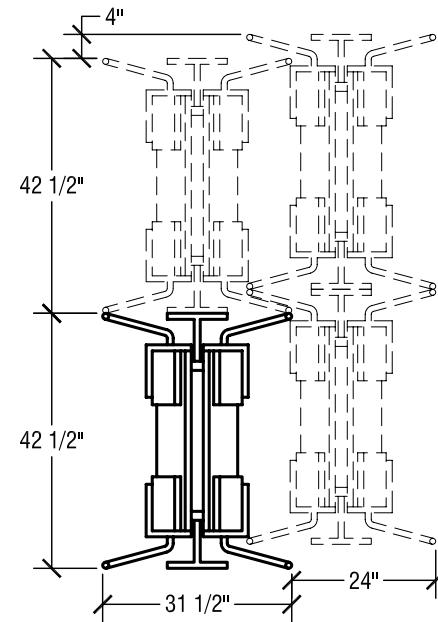

## SICO 12' BY-65 Table

Top Height: 29" or 27"

Folded Height: 77 1/2" h or 75 1/2" h

Table Top Size: 30" x 144"

Table Dimensions

Storage Configuration

## SICO 10' BY-65 Table

Top Height: 29" or 27"

Folded Height: 68 1/2" h or 66 1/2" h

Table Top Size: 30" x 120"

Table Dimensions

Storage Configuration

## SICO 8' BY-65 Table

Top Height: 29" or 27"

Folded Height: 59 1/2" h or 57 1/2" h

Table Top Size: 30" x 96"