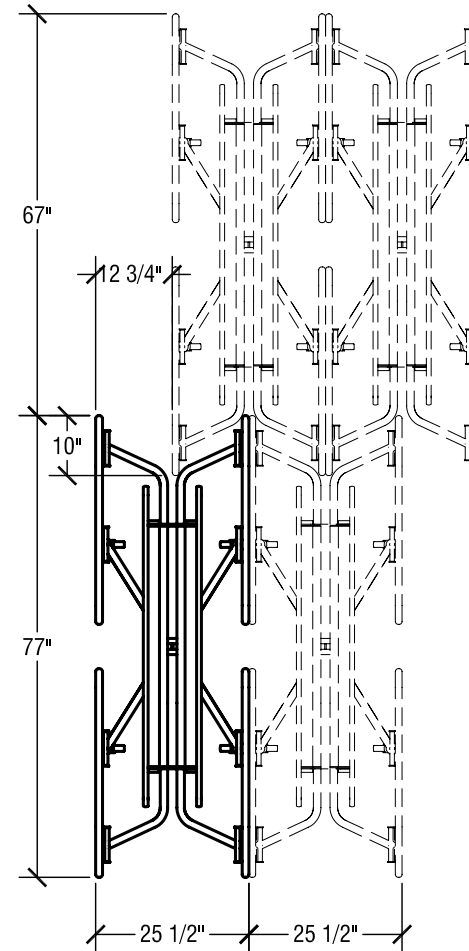

Table Dimensions

SICO Graduate w/ Benches Table

Top Height: 29" or 27"

Folded Height: 53 5/8" h

Table Top Size: 54" x 60"

Storage Configuration