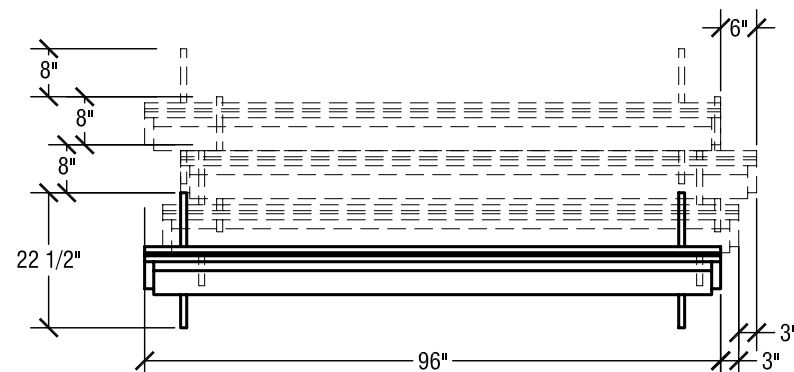

Table Dimensions (Single Table)

Table Dimensions (Bench Folded)

Table Dimensions (Pair of Tables)

Bench Dimensions (Table Top Folded)

SICO 8' ConverTABLE Table

Top Height: 29" or 27"

Folded Height: 33 1/2" h or 31 1/2"

Table Top Size: 15" x 96"

Storage Configuration

Table Dimensions (Single Table)

Table Dimensions (Bench Folded)

Table Dimensions (Pair of Tables)

Bench Dimensions (Table Top Folded)

SICO 6' ConverTABLE Table

Top Height: 29" or 27"

Folded Height: 33 1/2" h or 31 1/2"

Table Top Size: 15" x 72"

Storage Configuration