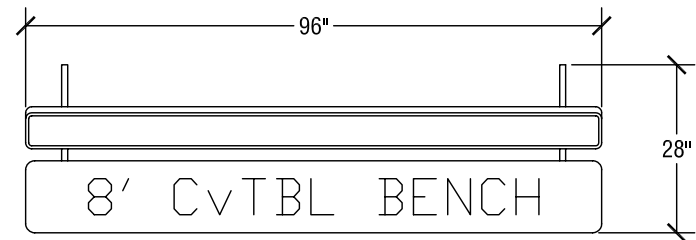

Table Dimensions (Single Table)

Table Dimensions (Bench Folded)

Table Dimensions (Pair of Tables)

Bench Dimensions (Table Top Folded)

SICO 8' ConverTABLE Table

Top Height: 29" or 27"

Folded Height: 33 1/2" h or 31 1/2"

Table Top Size: 15" x 96"

Storage Configuration

Table Dimensions (Single Table)

Table Dimensions (Bench Folded)

Table Dimensions (Pair of Tables)

Bench Dimensions (Table Top Folded)

SICO 6' ConverTABLE Table

Top Height: 29" or 27"

Folded Height: 33 1/2" h or 31 1/2"

Table Top Size: 15" x 72"

Storage Configuration