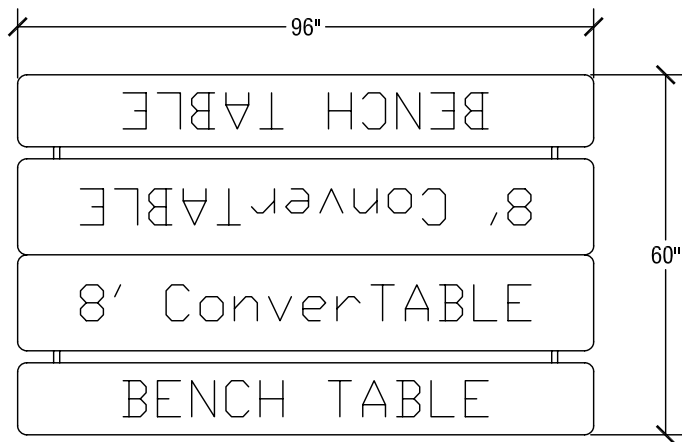

Table Dimensions (Single Table)

Table Dimensions (Bench Folded)

Table Dimensions (Pair of Tables)

Bench Dimensions (Table Top Folded)

SICO 8' ConverTABLE Table

Top Height: 29" or 27"

Folded Height: 33 1/2" h or 31 1/2"

Table Top Size: 15" x 96"

Storage Configuration

Table Dimensions (Single Table)

Table Dimensions (Bench Folded)

Table Dimensions (Pair of Tables)

Bench Dimensions (Table Top Folded)

SICO 6' ConverTABLE Table

Top Height: 29" or 27"

Folded Height: 33 1/2" h or 31 1/2"

Table Top Size: 15" x 72"

Storage Configuration