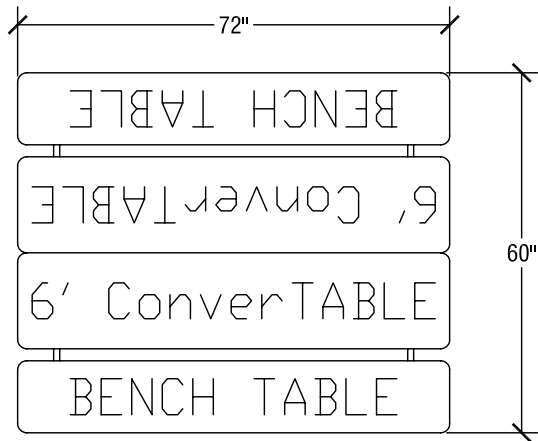

Table Dimensions (Single Table)

Table Dimensions (Bench Folded)

Table Dimensions (Pair of Tables)

Bench Dimensions (Table Top Folded)

SICO 8' ConverTABLE Table

Top Height: 29" or 27"

Folded Height: 33 1/2" h or 31 1/2"

Table Top Size: 15" x 96"

Storage Configuration

Table Dimensions (Single Table)

Table Dimensions (Bench Folded)

Table Dimensions (Pair of Tables)

Bench Dimensions (Table Top Folded)

SICO 6' ConverTABLE Table

Top Height: 29" or 27"

Folded Height: 33 1/2" h or 31 1/2"

Table Top Size: 15" x 72"

Storage Configuration