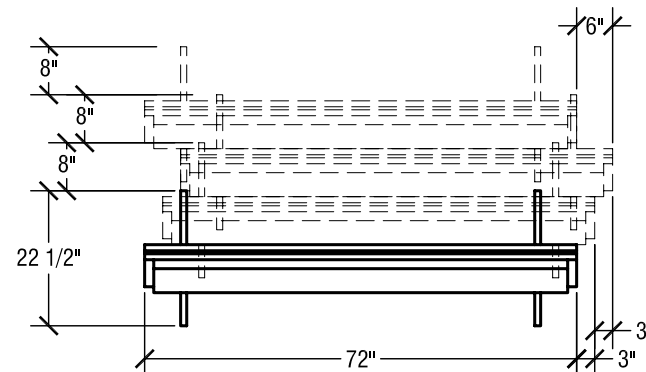

Table Dimensions (Single Table)

Table Dimensions (Bench Folded)

Table Dimensions (Pair of Tables)

Bench Dimensions (Table Top Folded)

SICO 8' ConverTABLE Table

Top Height: 29" or 27"

Folded Height: 33 1/2" h or 31 1/2"

Table Top Size: 15" x 96"

Storage Configuration

Table Dimensions (Single Table)

Table Dimensions (Bench Folded)

Table Dimensions (Pair of Tables)

Bench Dimensions (Table Top Folded)

SICO 6' ConverTABLE Table

Top Height: 29" or 27"

Folded Height: 33 1/2" h or 31 1/2"

Table Top Size: 15" x 72"

Storage Configuration