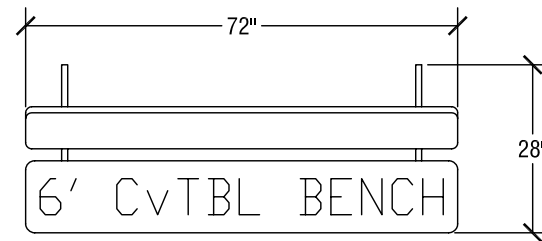

Table Dimensions (Single Table)

Table Dimensions (Bench Folded)

Table Dimensions (Pair of Tables)

Bench Dimensions (Table Top Folded)

SICO 8' ConverTABLE Table

Top Height: 29" or 27"

Folded Height: 33 1/2" h or 31 1/2"

Table Top Size: 15" x 96"

Storage Configuration

Table Dimensions (Single Table)

Table Dimensions (Bench Folded)

Table Dimensions (Pair of Tables)

Bench Dimensions (Table Top Folded)

SICO 6' ConverTABLE Table

Top Height: 29" or 27"

Folded Height: 33 1/2" h or 31 1/2"

Table Top Size: 15" x 72"

Storage Configuration