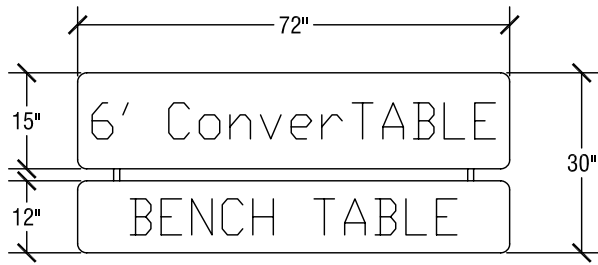

Table Dimensions (Single Table)

Table Dimensions (Bench Folded)

Table Dimensions (Pair of Tables)

Bench Dimensions (Table Top Folded)

SICO 8' ConverTABLE Table

Top Height: 29" or 27"

Folded Height: 33 1/2" h or 31 1/2"

Table Top Size: 15" x 96"

Storage Configuration

Table Dimensions (Single Table)

Table Dimensions (Bench Folded)

Table Dimensions (Pair of Tables)

Bench Dimensions (Table Top Folded)

SICO 6' ConverTABLE Table

Top Height: 29" or 27"

Folded Height: 33 1/2" h or 31 1/2"

Table Top Size: 15" x 72"

Storage Configuration