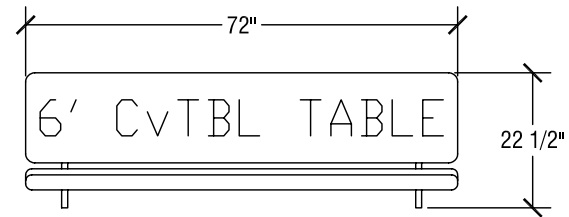

Table Dimensions (Single Table)

Table Dimensions (Bench Folded)

Table Dimensions (Pair of Tables)

Bench Dimensions (Table Top Folded)

SICO 8' ConverTABLE Table

Top Height: 29" or 27"

Folded Height: 33 1/2" h or 31 1/2"

Table Top Size: 15" x 96"

Storage Configuration

Table Dimensions (Single Table)

Table Dimensions (Bench Folded)

Table Dimensions (Pair of Tables)

Bench Dimensions (Table Top Folded)

SICO 6' ConverTABLE Table

Top Height: 29" or 27"

Folded Height: 33 1/2" h or 31 1/2"

Table Top Size: 15" x 72"

Storage Configuration