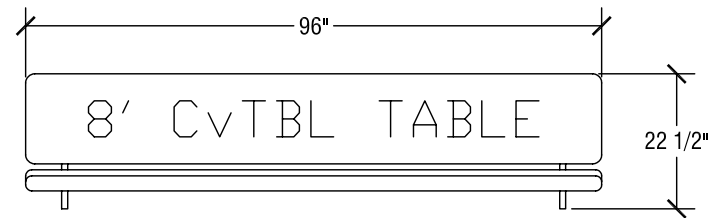

Table Dimensions (Single Table)

Table Dimensions (Bench Folded)

Table Dimensions (Pair of Tables)

Bench Dimensions (Table Top Folded)

SICO 8' ConverTABLE Table

Top Height: 29" or 27"

Folded Height: 33 1/2" h or 31 1/2"

Table Top Size: 15" x 96"

Storage Configuration

Table Dimensions (Single Table)

Table Dimensions (Bench Folded)

Table Dimensions (Pair of Tables)

Bench Dimensions (Table Top Folded)

SICO 6' ConverTABLE Table

Top Height: 29" or 27"

Folded Height: 33 1/2" h or 31 1/2"

Table Top Size: 15" x 72"

Storage Configuration