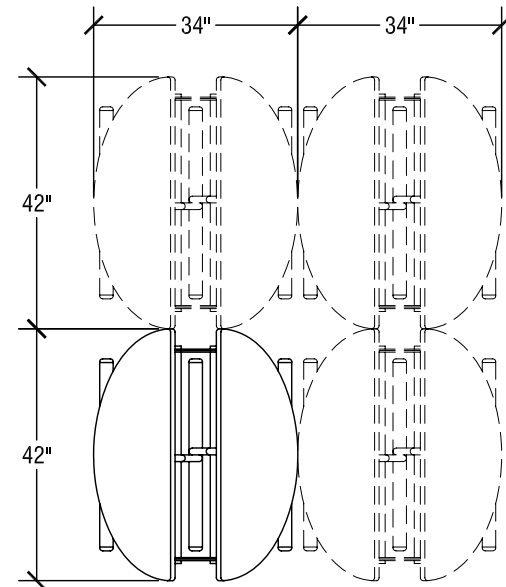

Table Dimensions

Storage Configuration

SICO 12' x 30" LB Table

Top Height: 29" or 27"

Folded Height: 79 1/2" h or 77 1/2" h

Table Dimensions

Storage Configuration

SICO 10' x 30" LB Table

Top Height: 29" or 27"

Folded Height: 70 1/2" h or 68 1/2" h

Table Dimensions

Storage Configuration

SICO 12' x 36" LB Table

Top Height: 29" or 27"

Folded Height: 79 1/2" h or 77 1/2" h

Table Dimensions

Storage Configuration

SICO 10' x 36" LB Table

Top Height: 29" or 27"

Folded Height: 70 1/2" h or 68 1/2" h

Table Dimensions

Storage Configuration

SICO EllipTABLE

Top Height: 29" or 27"

Folded Height: 67 7/8" h or 65 7/8" h