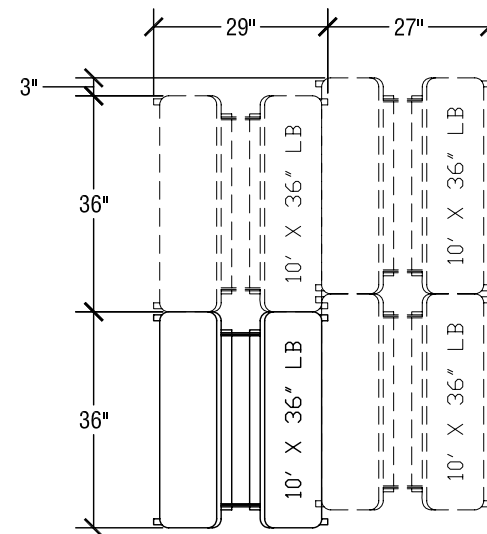

Table Dimensions

Storage Configuration

SICO 12' x 30" LB Table

Top Height: 29" or 27"

Folded Height: 79 1/2" h or 77 1/2" h

Table Dimensions

Storage Configuration

SICO 10' x 30" LB Table

Top Height: 29" or 27"

Folded Height: 70 1/2" h or 68 1/2" h

Table Dimensions

Storage Configuration

SICO 12' x 36" LB Table

Top Height: 29" or 27"

Folded Height: 79 1/2" h or 77 1/2" h

Table Dimensions

Storage Configuration

SICO 10' x 36" LB Table

Top Height: 29" or 27"

Folded Height: 70 1/2" h or 68 1/2" h

Table Dimensions

Storage Configuration

SICO EllipTABLE

Top Height: 29" or 27"

Folded Height: 67 7/8" h or 65 7/8" h