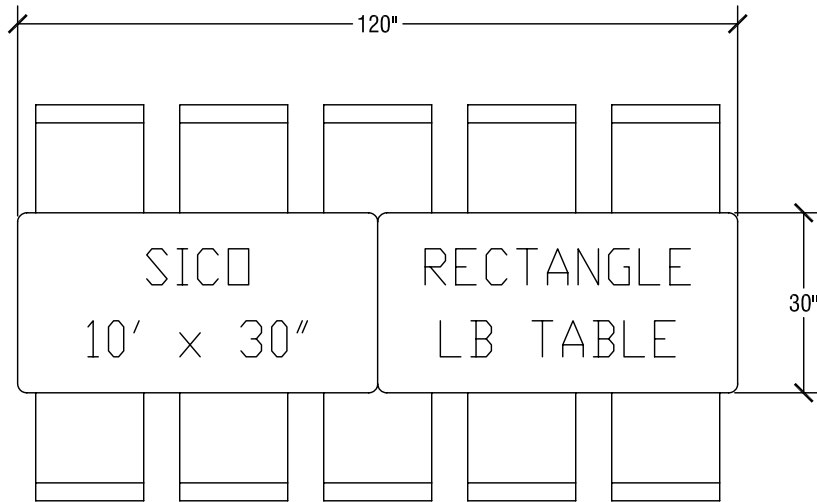

Table Dimensions

Storage Configuration

SICO 12' x 30" LB Table

Top Height: 29" or 27"

Folded Height: 79 1/2" h or 77 1/2" h

Table Dimensions

Storage Configuration

SICO 10' x 30" LB Table

Top Height: 29" or 27"

Folded Height: 70 1/2" h or 68 1/2" h

Table Dimensions

Storage Configuration

SICO 12' x 36" LB Table

Top Height: 29" or 27"

Folded Height: 79 1/2" h or 77 1/2" h

Table Dimensions

Storage Configuration

SICO 10' x 36" LB Table

Top Height: 29" or 27"

Folded Height: 70 1/2" h or 68 1/2" h

Table Dimensions

Storage Configuration

SICO EllipTABLE

Top Height: 29" or 27"

Folded Height: 67 7/8" h or 65 7/8" h