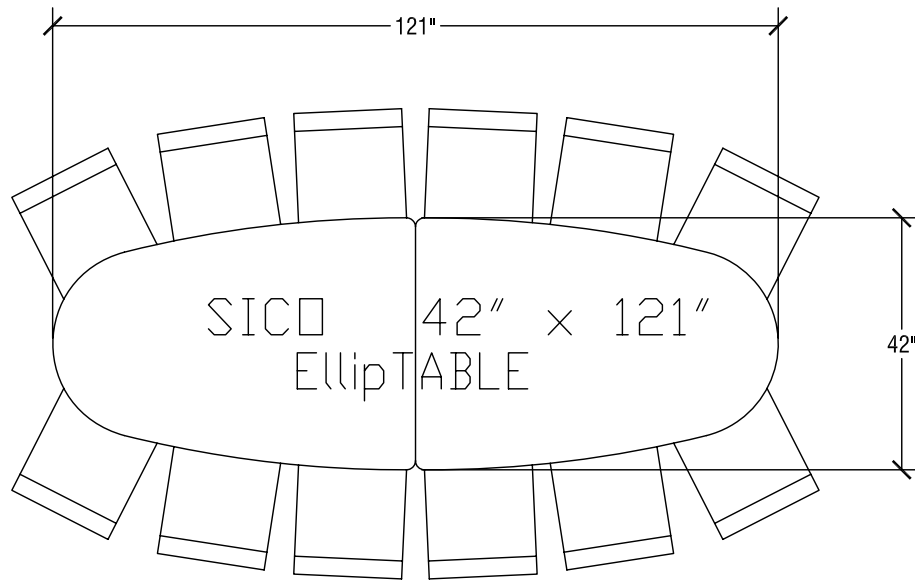

Table Dimensions

Storage Configuration

SICO 12' x 30" LB Table

Top Height: 29" or 27"

Folded Height: 79 1/2" h or 77 1/2" h

Table Dimensions

Storage Configuration

SICO 10' x 30" LB Table

Top Height: 29" or 27"

Folded Height: 70 1/2" h or 68 1/2" h

Table Dimensions

Storage Configuration

SICO 12' x 36" LB Table

Top Height: 29" or 27"

Folded Height: 79 1/2" h or 77 1/2" h

Table Dimensions

Storage Configuration

SICO 10' x 36" LB Table

Top Height: 29" or 27"

Folded Height: 70 1/2" h or 68 1/2" h

Table Dimensions

Storage Configuration

SICO EllipTABLE

Top Height: 29" or 27"

Folded Height: 67 7/8" h or 65 7/8" h