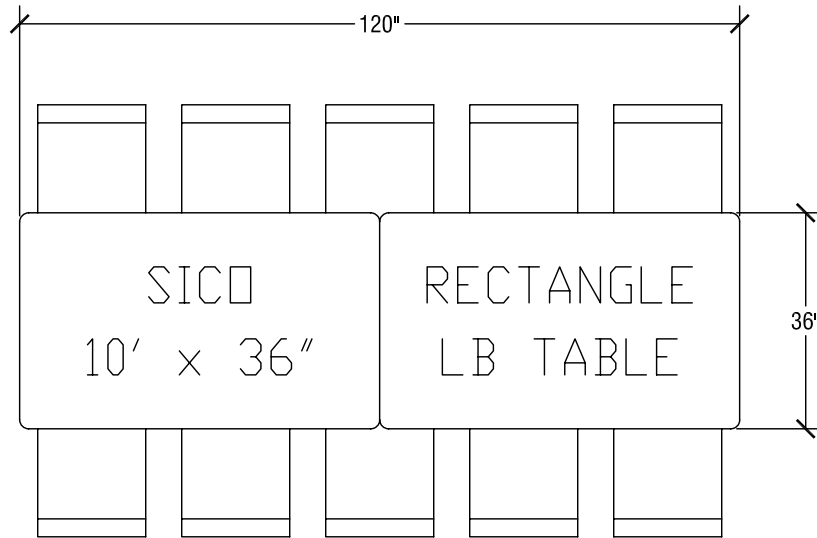

Table Dimensions

Storage Configuration

SICO 12' x 30" LB Table

Top Height: 29" or 27"

Folded Height: 79 1/2" h or 77 1/2" h

Table Dimensions

Storage Configuration

SICO 10' x 30" LB Table

Top Height: 29" or 27"

Folded Height: 70 1/2" h or 68 1/2" h

Table Dimensions

Storage Configuration

SICO 12' x 36" LB Table

Top Height: 29" or 27"

Folded Height: 79 1/2" h or 77 1/2" h

Table Dimensions

Storage Configuration

SICO 10' x 36" LB Table

Top Height: 29" or 27"

Folded Height: 70 1/2" h or 68 1/2" h

Table Dimensions

Storage Configuration

SICO EllipTABLE

Top Height: 29" or 27"

Folded Height: 67 7/8" h or 65 7/8" h