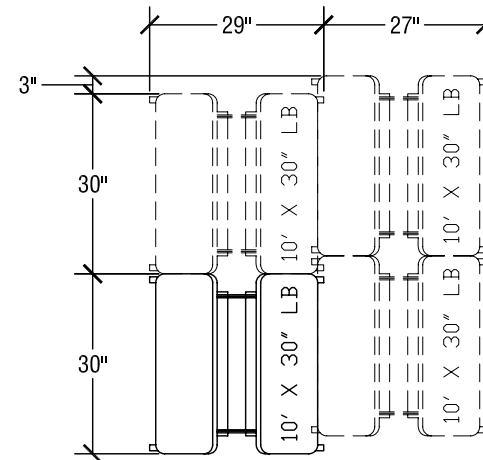

Table Dimensions

Storage Configuration

SICO 12' x 30" LB Table

Top Height: 29" or 27"

Folded Height: 79 1/2" h or 77 1/2" h

Table Dimensions

Storage Configuration

SICO 10' x 30" LB Table

Top Height: 29" or 27"

Folded Height: 70 1/2" h or 68 1/2" h

Table Dimensions

Storage Configuration

SICO 12' x 36" LB Table

Top Height: 29" or 27"

Folded Height: 79 1/2" h or 77 1/2" h

Table Dimensions

Storage Configuration

SICO 10' x 36" LB Table

Top Height: 29" or 27"

Folded Height: 70 1/2" h or 68 1/2" h

Table Dimensions

Storage Configuration

SICO EllipTABLE

Top Height: 29" or 27"

Folded Height: 67 7/8" h or 65 7/8" h