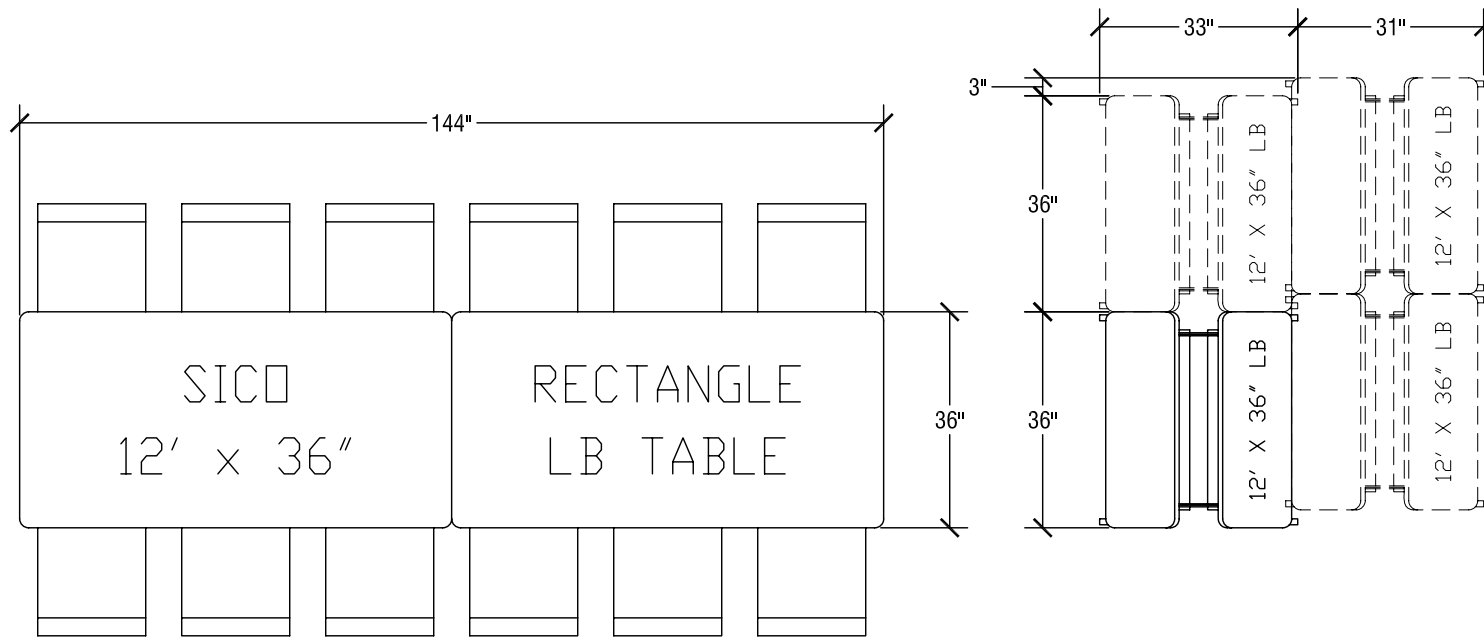

Table Dimensions

Storage Configuration

SICO 12' x 30" LB Table

Top Height: 29" or 27"

Folded Height: 79 1/2" h or 77 1/2" h

Table Dimensions

Storage Configuration

SICO 10' x 30" LB Table

Top Height: 29" or 27"

Folded Height: 70 1/2" h or 68 1/2" h

Table Dimensions

Storage Configuration

SICO 12' x 36" LB Table

Top Height: 29" or 27"

Folded Height: 79 1/2" h or 77 1/2" h

Table Dimensions

Storage Configuration

SICO 10' x 36" LB Table

Top Height: 29" or 27"

Folded Height: 70 1/2" h or 68 1/2" h

Table Dimensions

Storage Configuration

SICO EllipTABLE

Top Height: 29" or 27"

Folded Height: 67 7/8" h or 65 7/8" h