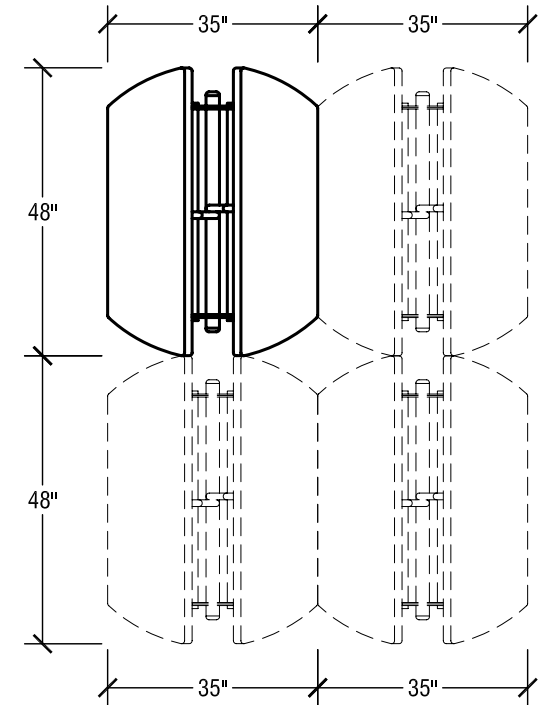

Table Dimensions

Storage Configuration

## SICO 12' Mobile Folding Conference Table

Top Height: 29"

Folded Height: 79 1/2" h

Table Dimensions

Storage Configuration

## SICO 10' Mobile Folding Conference Table

Top Height: 29"

Folded Height: 70" h

Table Top Size: 120" x 48"