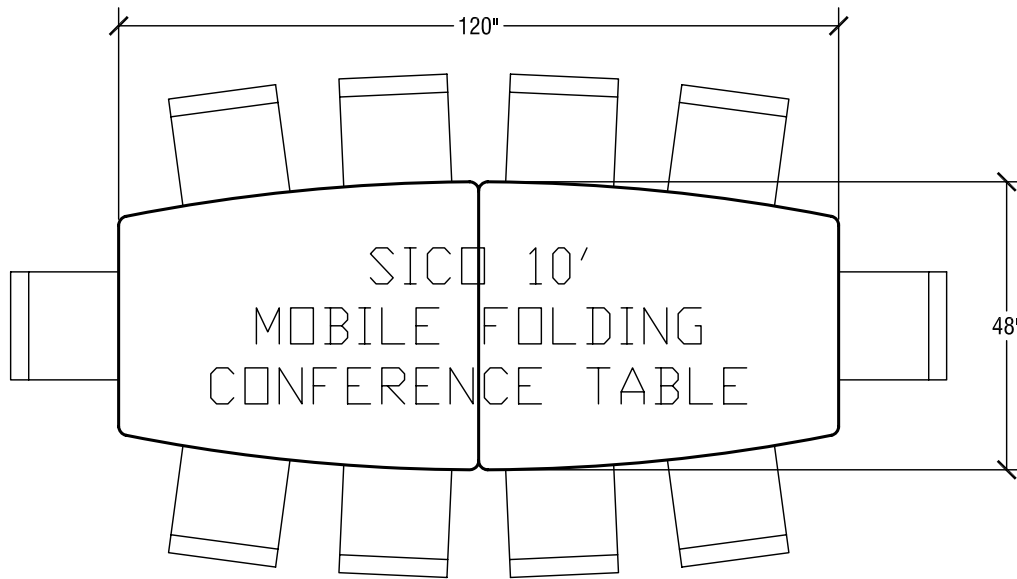

Table Dimensions

Storage Configuration

## SICO 12' Mobile Folding Conference Table

Top Height: 29"

Folded Height: 79 1/2" h

Table Dimensions

Storage Configuration

## SICO 10' Mobile Folding Conference Table

Top Height: 29"

Folded Height: 70" h

Table Top Size: 120" x 48"