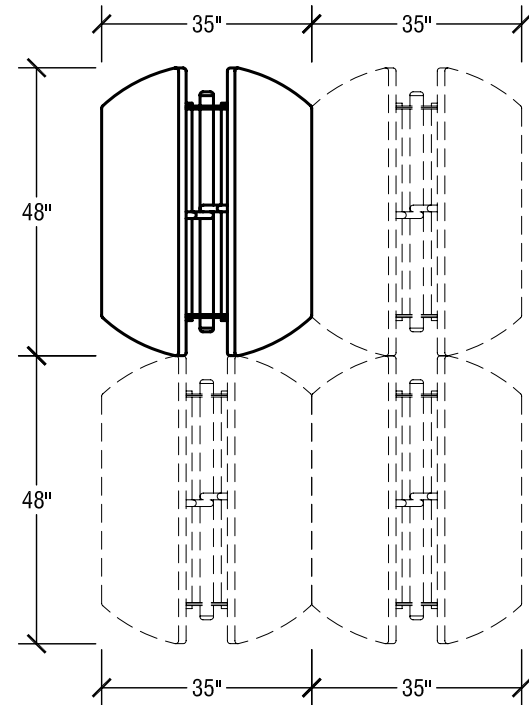

Table Dimensions

Storage Configuration

## SICO 12' Mobile Folding Conference Table

Top Height: 29"

Folded Height: 79 1/2" h

Table Dimensions

Storage Configuration

## SICO 10' Mobile Folding Conference Table

Top Height: 29"

Folded Height: 70" h

Table Top Size: 120" x 48"