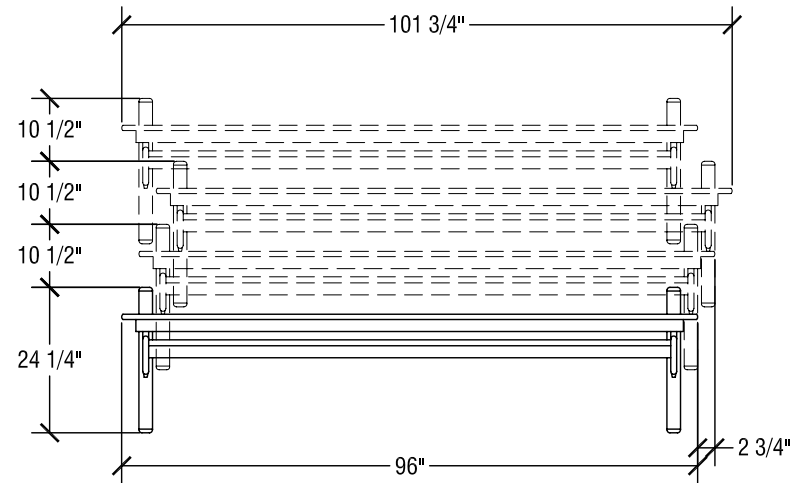

Table Dimensions

Storage Configuration

## SICO 30" x 96" Rectangle MultiApp Table

Top Height: 29"

Folded Height: 36 5/8" h

Table Dimensions

Storage Configuration

## SICO 30" x 72" Rectangle MultiApp Table

Top Height: 29"

Folded Height: 36 5/8" h

Table Dimensions

Storage Configuration

## SICO 30" x 60" Rectangle MultiApp Table

Top Height: 29"

Folded Height: 36 5/8" h

Table Dimensions

Storage Configuration