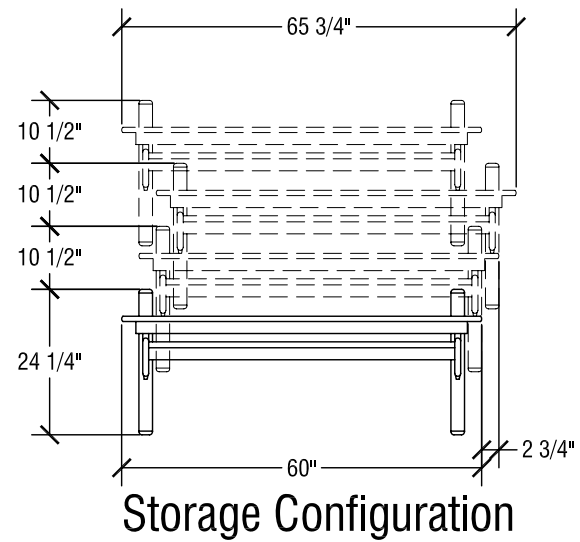

## SICO 24" x 72" Rectangle MultiApp Table

Top Height: 29"

Folded Height: 30 5/8" h

Table Dimensions

Storage Configuration

## SICO 24" x 60" Rectangle MultiApp Table

Top Height: 29"

Folded Height: 30 5/8" h

Table Dimensions

Storage Configuration

## SICO 48" Half Round MultiApp Table

Top Height: 29"

Folded Height: 38 1/2" h

Table Dimensions

Storage Configuration