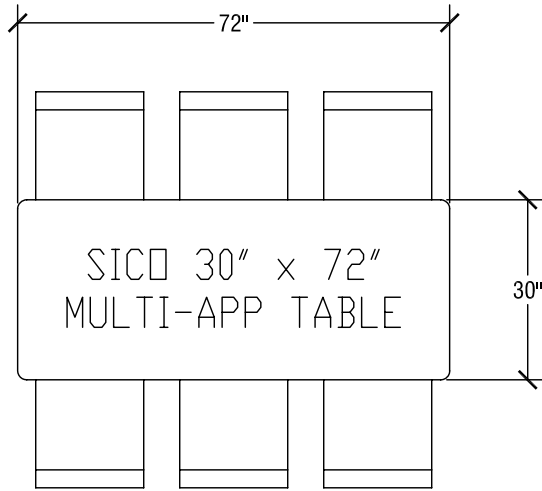

Table Dimensions

Storage Configuration

## SICO 30" x 96" Rectangle MultiApp Table

Top Height: 29"

Folded Height: 36 5/8" h

Table Dimensions

Storage Configuration

## SICO 30" x 72" Rectangle MultiApp Table

Top Height: 29"

Folded Height: 36 5/8" h

Table Dimensions

Storage Configuration

## SICO 30" x 60" Rectangle MultiApp Table

Top Height: 29"

Folded Height: 36 5/8" h

Table Dimensions

Storage Configuration