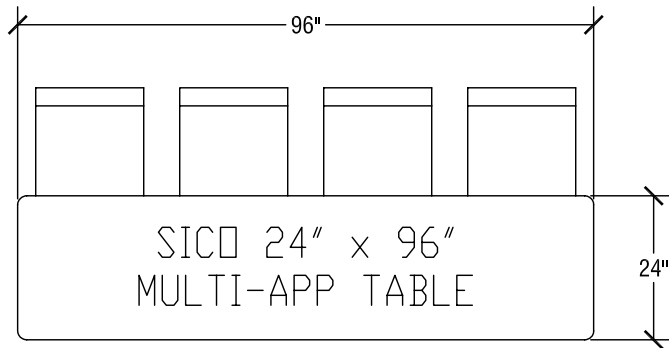

## SICO 60" Half Round MultiApp Table

Top Height: 29"

Folded Height: 42" h

Table Dimensions

Storage Configuration

## SICO 30" Quarter Round MultiApp Table

Top Height: 29"

Folded Height: 42 1/4" h

Table Dimensions

Storage Configuration

## SICO 24" x 96" Rectangle MultiApp Table

Top Height: 29"

Folded Height: 30 5/8" h

Table Dimensions

Storage Configuration

## SICO 24" x 72" Rectangle MultiApp Table

Top Height: 29"

Folded Height: 30 5/8" h

Table Dimensions

Storage Configuration