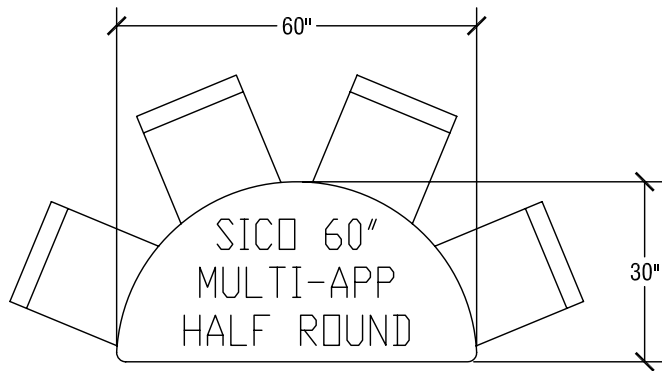

## SICO 30" x 72" Rectangle MultiApp Table

Top Height: 29"

Folded Height: 36 5/8" h

Table Dimensions

Storage Configuration

## SICO 30" x 60" Rectangle MultiApp Table

Top Height: 29"

Folded Height: 36 5/8" h

Table Dimensions

Storage Configuration

## SICO 60" Half Round MultiApp Table

Top Height: 29"

Folded Height: 42" h

Table Dimensions

Storage Configuration

## SICO 30" Quarter Round MultiApp Table

Top Height: 29"

Folded Height: 42 1/4" h

Table Dimensions

Storage Configuration