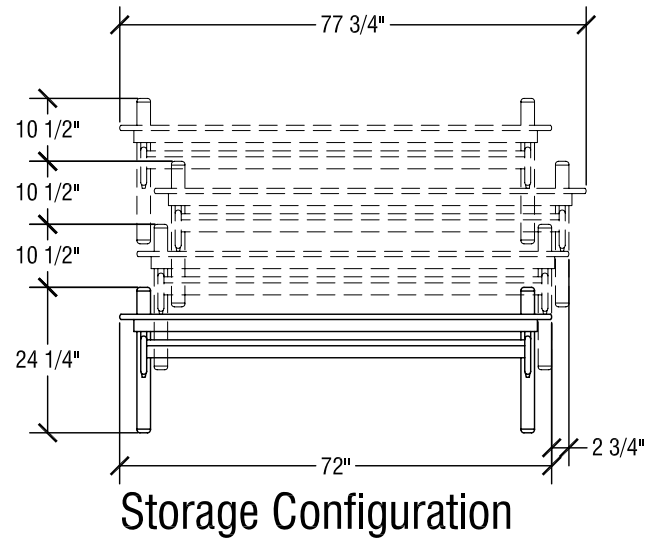

## SICO 30" Quarter Round MultiApp Table

Top Height: 29"

Folded Height: 42 1/4" h

Table Dimensions

Storage Configuration

## SICO 24" x 96" Rectangle MultiApp Table

Top Height: 29"

Folded Height: 30 5/8" h

Table Dimensions

Storage Configuration

## SICO 24" x 72" Rectangle MultiApp Table

Top Height: 29"

Folded Height: 30 5/8" h

Table Dimensions

Storage Configuration