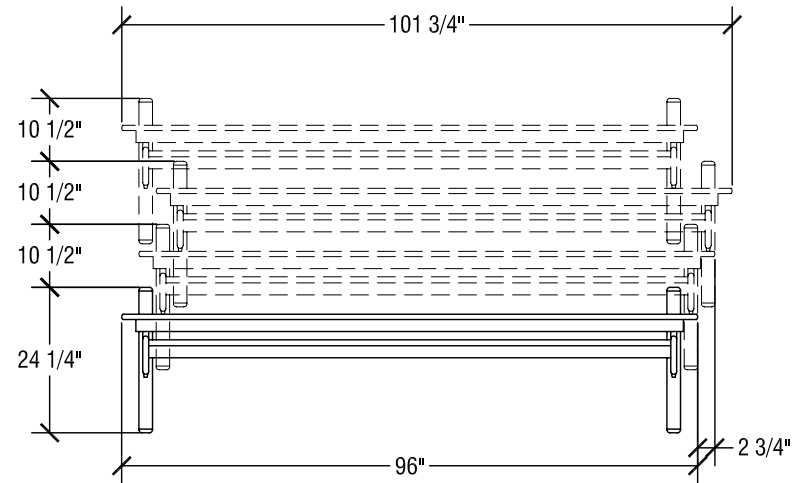

## SICO 60" Half Round MultiApp Table

Top Height: 29"

Folded Height: 42" h

Table Dimensions

Storage Configuration

## SICO 30" Quarter Round MultiApp Table

Top Height: 29"

Folded Height: 42 1/4" h

Table Dimensions

Storage Configuration

## SICO 24" x 96" Rectangle MultiApp Table

Top Height: 29"

Folded Height: 30 5/8" h

Table Dimensions

Storage Configuration

## SICO 24" x 72" Rectangle MultiApp Table

Top Height: 29"

Folded Height: 30 5/8" h

Table Dimensions

Storage Configuration