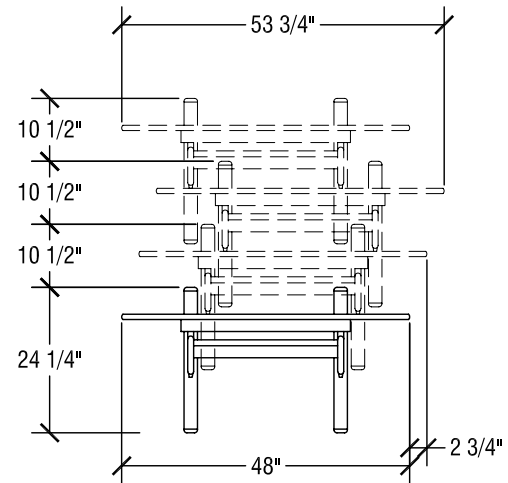

## SICO 24" x 72" Rectangle MultiApp Table

Top Height: 29"

Folded Height: 30 5/8" h

Table Dimensions

Storage Configuration

## SICO 24" x 60" Rectangle MultiApp Table

Top Height: 29"

Folded Height: 30 5/8" h

Table Dimensions

Storage Configuration

## SICO 48" Half Round MultiApp Table

Top Height: 29"

Folded Height: 38 1/2" h

Table Dimensions

Storage Configuration

## SICO 24" Quarter Round MultiApp Table

Top Height: 29"

Folded Height: 38 3/4" h