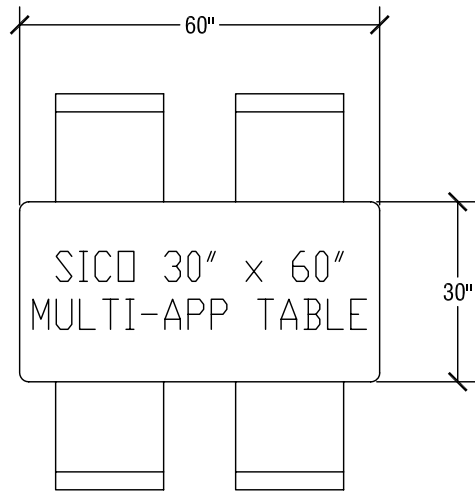

## SICO 30" x 96" Rectangle MultiApp Table

Top Height: 29"

Folded Height: 36 5/8" h

Table Dimensions

Storage Configuration

## SICO 30" x 72" Rectangle MultiApp Table

Top Height: 29"

Folded Height: 36 5/8" h

Table Dimensions

Storage Configuration

## SICO 30" x 60" Rectangle MultiApp Table

Top Height: 29"

Folded Height: 36 5/8" h

Table Dimensions

Storage Configuration

## SICO 60" Half Round MultiApp Table

Top Height: 29"

Folded Height: 42" h

Table Dimensions

Storage Configuration