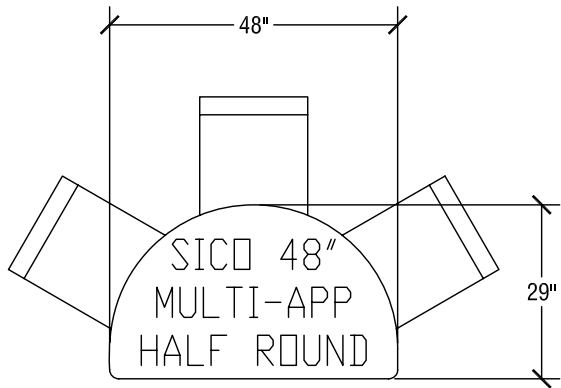

## SICO 24" x 72" Rectangle MultiApp Table

Top Height: 29"

Folded Height: 30 5/8" h

Table Dimensions

Storage Configuration

## SICO 24" x 60" Rectangle MultiApp Table

Top Height: 29"

Folded Height: 30 5/8" h

Table Dimensions

Storage Configuration

## SICO 48" Half Round MultiApp Table

Top Height: 29"

Folded Height: 38 1/2" h

Table Dimensions

Storage Configuration

## SICO 24" Quarter Round MultiApp Table

Top Height: 29"

Folded Height: 38 3/4" h