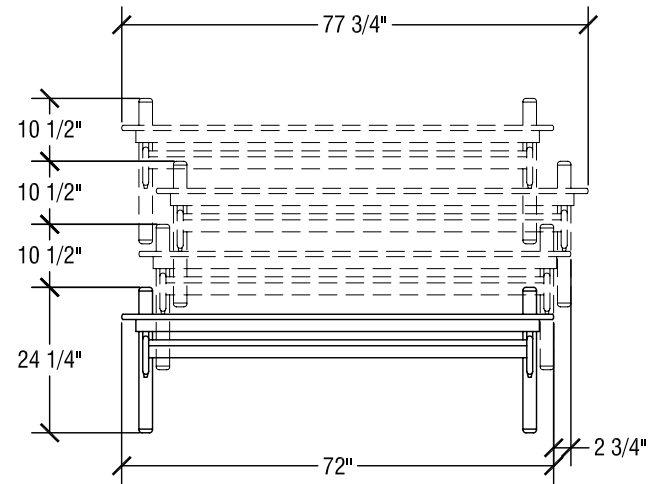

Table Dimensions

Storage Configuration

## SICO 30" x 96" Rectangle MultiApp Table

Top Height: 29"

Folded Height: 36 5/8" h

Table Dimensions

Storage Configuration

## SICO 30" x 72" Rectangle MultiApp Table

Top Height: 29"

Folded Height: 36 5/8" h

Table Dimensions

Storage Configuration

## SICO 30" x 60" Rectangle MultiApp Table

Top Height: 29"

Folded Height: 36 5/8" h

Table Dimensions

Storage Configuration