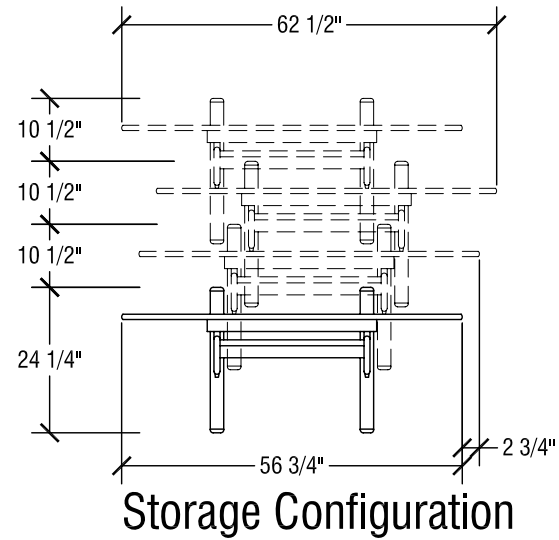

## SICO 48" Half Round MultiApp Table

Top Height: 29"

Folded Height: 38 1/2" h

Table Dimensions

Storage Configuration

## SICO 24" Quarter Round MultiApp Table

Top Height: 29"

Folded Height: 38 3/4" h