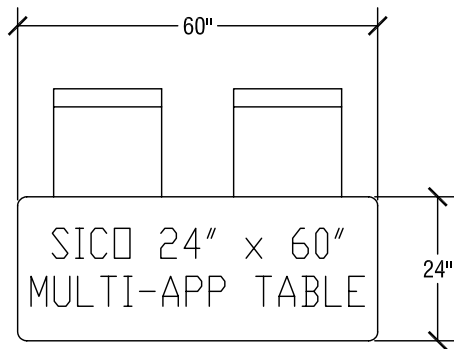

## SICO 24" x 96" Rectangle MultiApp Table

Top Height: 29"

Folded Height: 30 5/8" h

Table Dimensions

Storage Configuration

## SICO 24" x 72" Rectangle MultiApp Table

Top Height: 29"

Folded Height: 30 5/8" h

Table Dimensions

Storage Configuration

## SICO 24" x 60" Rectangle MultiApp Table

Top Height: 29"

Folded Height: 30 5/8" h

Table Dimensions

Storage Configuration

## SICO 48" Half Round MultiApp Table

Top Height: 29"

Folded Height: 38 1/2" h

Table Dimensions

Storage Configuration