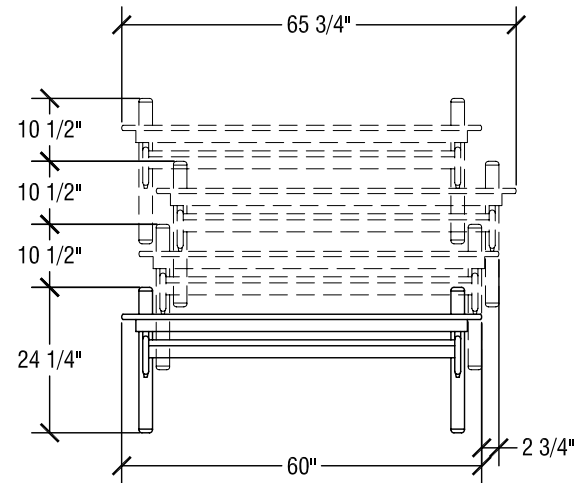

## SICO 30" x 96" Rectangle MultiApp Table

Top Height: 29"

Folded Height: 36 5/8" h

Table Dimensions

Storage Configuration

## SICO 30" x 72" Rectangle MultiApp Table

Top Height: 29"

Folded Height: 36 5/8" h

Table Dimensions

Storage Configuration

## SICO 30" x 60" Rectangle MultiApp Table

Top Height: 29"

Folded Height: 36 5/8" h

Table Dimensions

Storage Configuration

## SICO 60" Half Round MultiApp Table

Top Height: 29"

Folded Height: 42" h

Table Dimensions

Storage Configuration