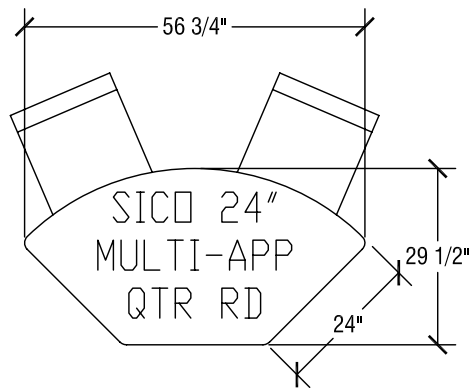

## SICO 24" x 72" Rectangle MultiApp Table

Top Height: 29"

Folded Height: 30 5/8" h

Table Dimensions

Storage Configuration

## SICO 24" x 60" Rectangle MultiApp Table

Top Height: 29"

Folded Height: 30 5/8" h

Table Dimensions

Storage Configuration

## SICO 48" Half Round MultiApp Table

Top Height: 29"

Folded Height: 38 1/2" h

Table Dimensions

Storage Configuration

## SICO 24" Quarter Round MultiApp Table

Top Height: 29"

Folded Height: 38 3/4" h