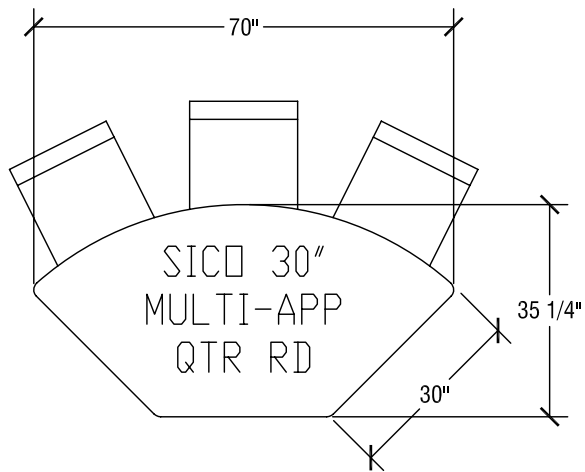

## SICO 30" x 60" Rectangle MultiApp Table

Top Height: 29"

Folded Height: 36 5/8" h

Table Dimensions

Storage Configuration

## SICO 60" Half Round MultiApp Table

Top Height: 29"

Folded Height: 42" h

Table Dimensions

Storage Configuration

## SICO 30" Quarter Round MultiApp Table

Top Height: 29"

Folded Height: 42 1/4" h

Table Dimensions

Storage Configuration

## SICO 24" x 96" Rectangle MultiApp Table

Top Height: 29"

Folded Height: 30 5/8" h

Table Dimensions

Storage Configuration