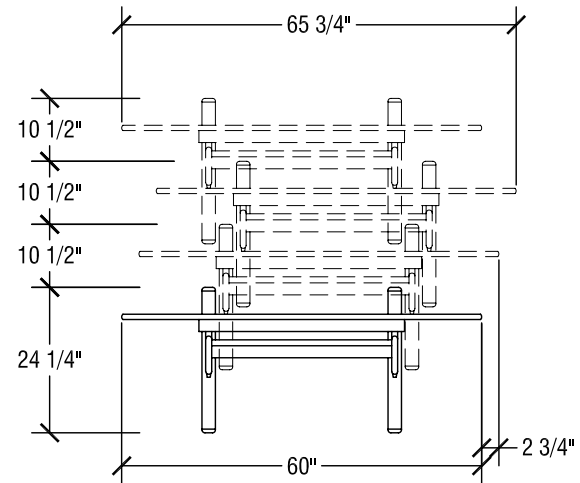

## SICO 30" x 72" Rectangle MultiApp Table

Top Height: 29"

Folded Height: 36 5/8" h

Table Dimensions

Storage Configuration

## SICO 30" x 60" Rectangle MultiApp Table

Top Height: 29"

Folded Height: 36 5/8" h

Table Dimensions

Storage Configuration

## SICO 60" Half Round MultiApp Table

Top Height: 29"

Folded Height: 42" h

Table Dimensions

Storage Configuration

## SICO 30" Quarter Round MultiApp Table

Top Height: 29"

Folded Height: 42 1/4" h

Table Dimensions

Storage Configuration