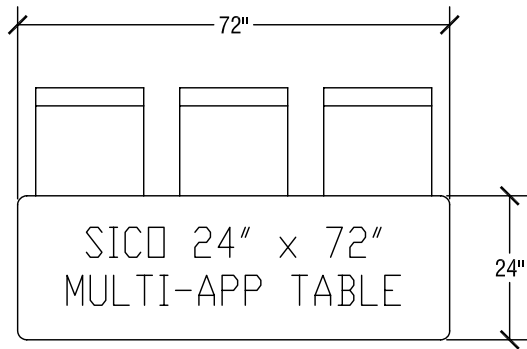

## SICO 30" Quarter Round MultiApp Table

Top Height: 29"

Folded Height: 42 1/4" h

Table Dimensions

Storage Configuration

## SICO 24" x 96" Rectangle MultiApp Table

Top Height: 29"

Folded Height: 30 5/8" h

Table Dimensions

Storage Configuration

## SICO 24" x 72" Rectangle MultiApp Table

Top Height: 29"

Folded Height: 30 5/8" h

Table Dimensions

Storage Configuration

## SICO 24" x 60" Rectangle MultiApp Table

Top Height: 29"

Folded Height: 30 5/8" h

Table Dimensions

Storage Configuration