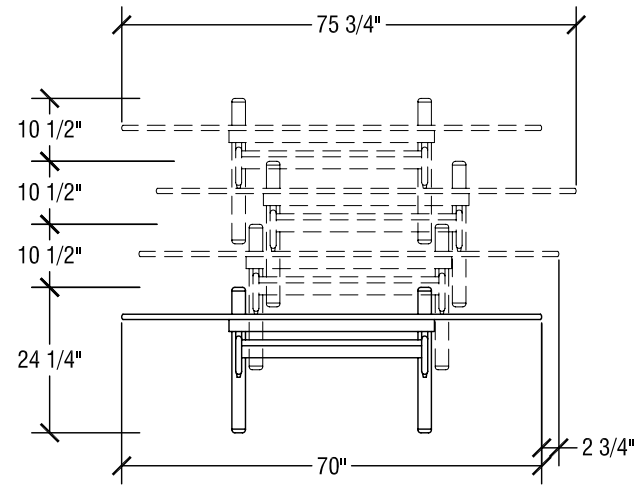

## SICO 30" x 60" Rectangle MultiApp Table

Top Height: 29"

Folded Height: 36 5/8" h

Table Dimensions

Storage Configuration

## SICO 60" Half Round MultiApp Table

Top Height: 29"

Folded Height: 42" h

Table Dimensions

Storage Configuration

## SICO 30" Quarter Round MultiApp Table

Top Height: 29"

Folded Height: 42 1/4" h

Table Dimensions

Storage Configuration

## SICO 24" x 96" Rectangle MultiApp Table

Top Height: 29"

Folded Height: 30 5/8" h

Table Dimensions

Storage Configuration