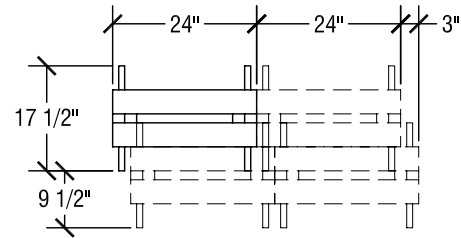

## SICO 24" x 96" Seminar Pacer Table

Top Height: 29" or 27"

Folded Height: 53 1/2" h or 51 1/2" h

Table Dimensions

Storage Configuration