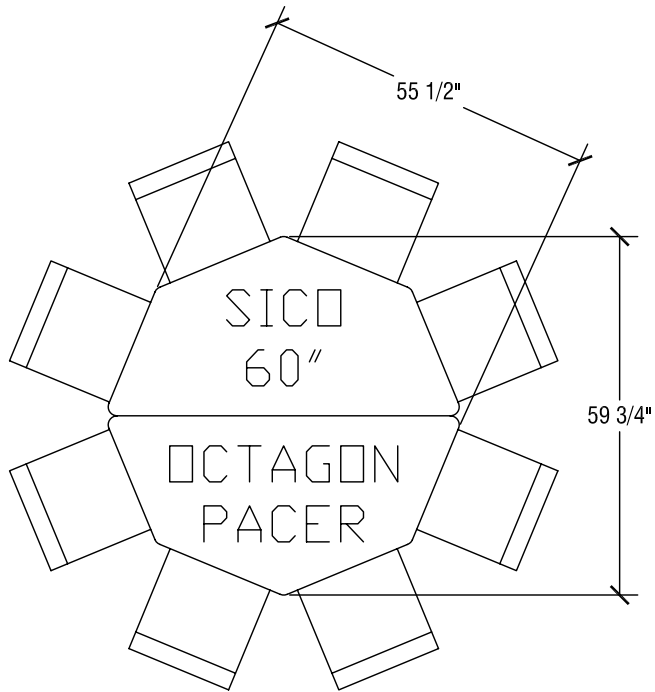

## SICO 60" Round Pacer Table

Top Height: 29" or 27"

Folded Height: 43" h or 41" h

Table Dimensions

Storage Configuration

## SICO 48" Round Pacer Table

Top Height: 29" or 27"

Folded Height: 38 1/2" h or 36 1/2" h

Table Dimensions

Storage Configuration

## SICO 60" Octagon Pacer Table

Top Height: 29" or 27"

Folded Height: 43" h or 41" h

Table Dimensions

Storage Configuration

## SICO 48" Hexagon Pacer Table

Top Height: 29" or 27"

Folded Height: 43" h or 41" h

Table Dimensions

Storage Configuration