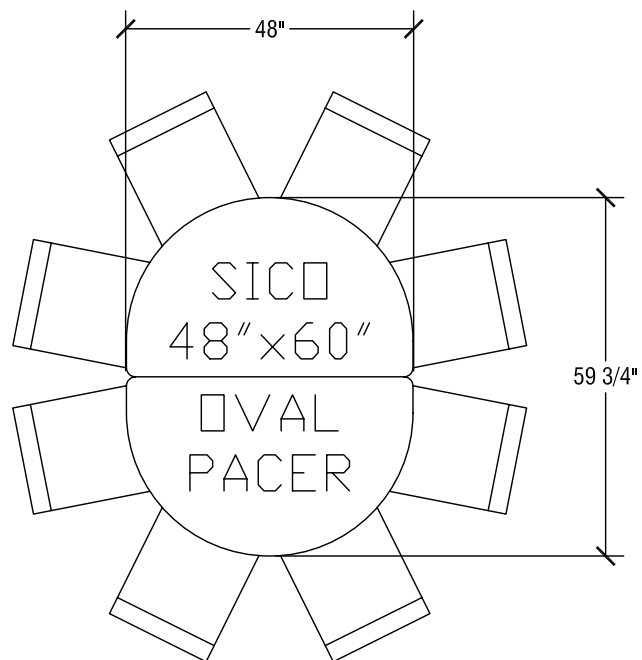

## SICO 60" x 72" Oval Pacer Table

Top Height: 29" or 27"

Folded Height: 46" h or 44" h

Table Dimensions

Storage Configuration

## SICO 60" x 66" Oval Pacer Table

Top Height: 29" or 27"

Folded Height: 46" h or 44" h

Table Dimensions

Storage Configuration

## SICO 48" x 60" Oval Pacer Table

Top Height: 29" or 27"

Folded Height: 43" h or 41" h

Table Dimensions

Storage Configuration

## SICO 72" Round Pacer Table

Top Height: 29" or 27"

Folded Height: 46" h or 44" h

Table Dimensions

Storage Configuration