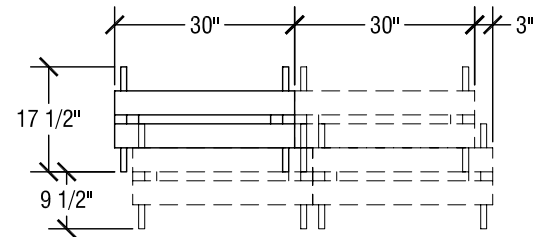

## SICO 48" Hexagon Pacer Table

Top Height: 29" or 27"

Folded Height: 43" h or 41" h

Table Dimensions

Storage Configuration

## SICO 48" Square Pacer Table

Top Height: 29" or 27"

Folded Height: 38 1/2" h or 36 1/2" h

Table Dimensions

Storage Configuration