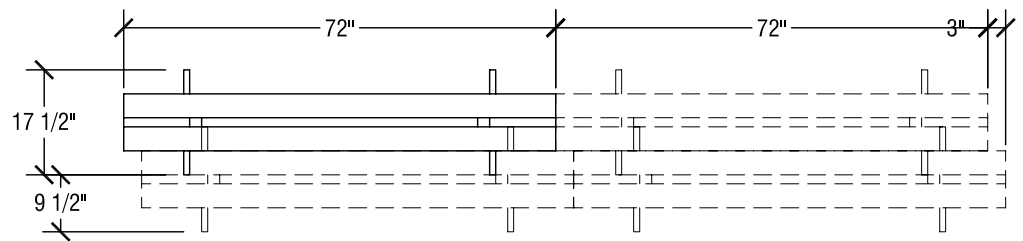

## SICO 48" x 60" Oval Pacer Table

Top Height: 29" or 27"

Folded Height: 43" h or 41" h

Table Dimensions

Storage Configuration