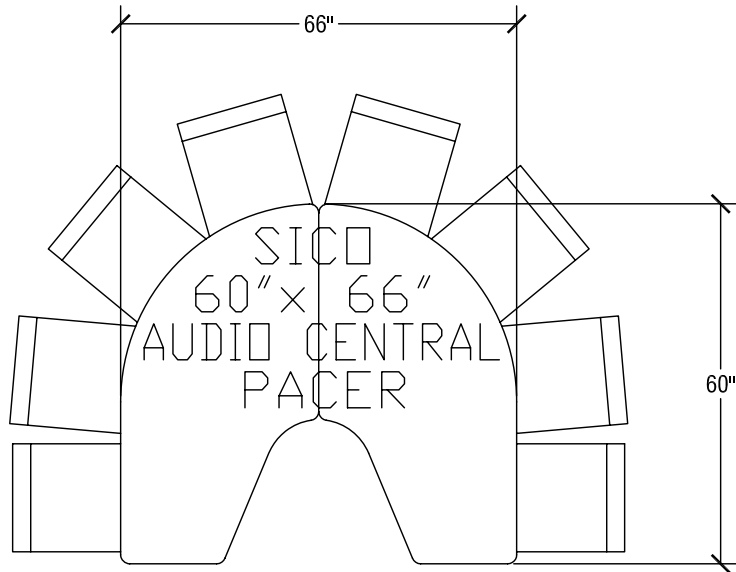

## SICO 24" x 96" Seminar Pacer Table

Top Height: 29" or 27"

Folded Height: 53 1/2" h or 51 1/2" h

Table Dimensions

Storage Configuration

## SICO 24" x 72" Seminar Pacer Table

Top Height: 29" or 27"

Folded Height: 46" h or 44" h

Table Dimensions

Storage Configuration

## SICO 60" x 66" audio Central Pacer Table

Top Height: 29" or 27"

Folded Height: 46" h or 44" h

Table Dimensions

Storage Configuration