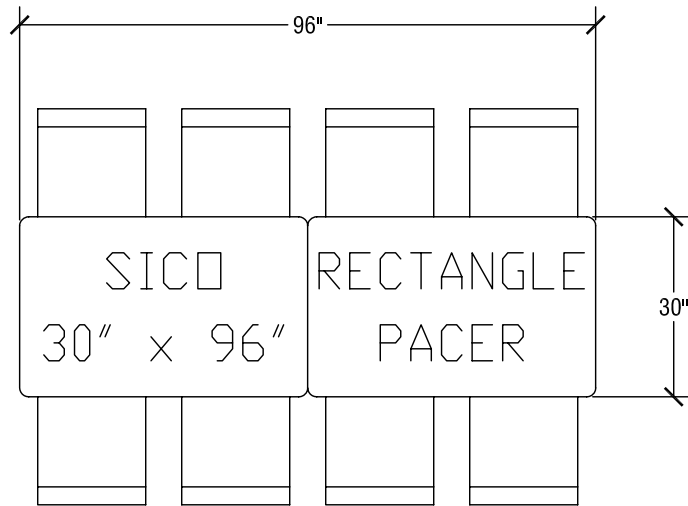

## SICO 48" Hexagon Pacer Table

Top Height: 29" or 27"

Folded Height: 43" h or 41" h

Table Dimensions

Storage Configuration

## SICO 48" Square Pacer Table

Top Height: 29" or 27"

Folded Height: 38 1/2" h or 36 1/2" h

Table Dimensions

Storage Configuration

## SICO 30" x 96" Rectangle Pacer Table

Top Height: 29" or 27"

Folded Height: 53 1/2" h or 51 1/2" h

Table Dimensions

Storage Configuration