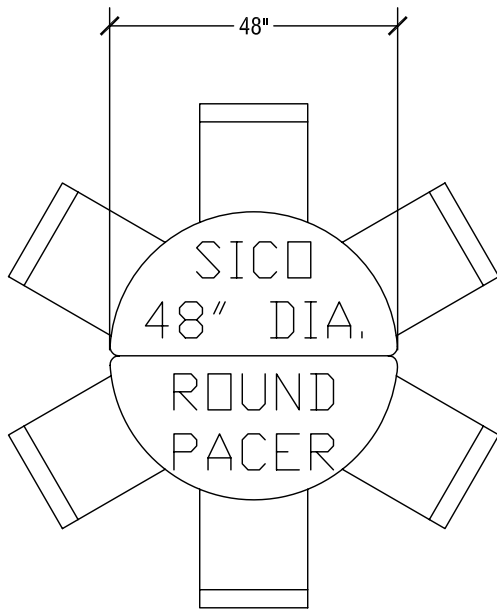

## SICO 66" Round Pacer Table

Top Height: 29" or 27"

Folded Height: 46" h or 44" h

Table Dimensions

Storage Configuration

## SICO 60" Round Pacer Table

Top Height: 29" or 27"

Folded Height: 43" h or 41" h

Table Dimensions

Storage Configuration

## SICO 48" Round Pacer Table

Top Height: 29" or 27"

Folded Height: 38 1/2" h or 36 1/2" h

Table Dimensions

Storage Configuration

## SICO 48" Hexagon Pacer Table

Top Height: 29" or 27"

Folded Height: 43" h or 41" h

Table Dimensions

Storage Configuration