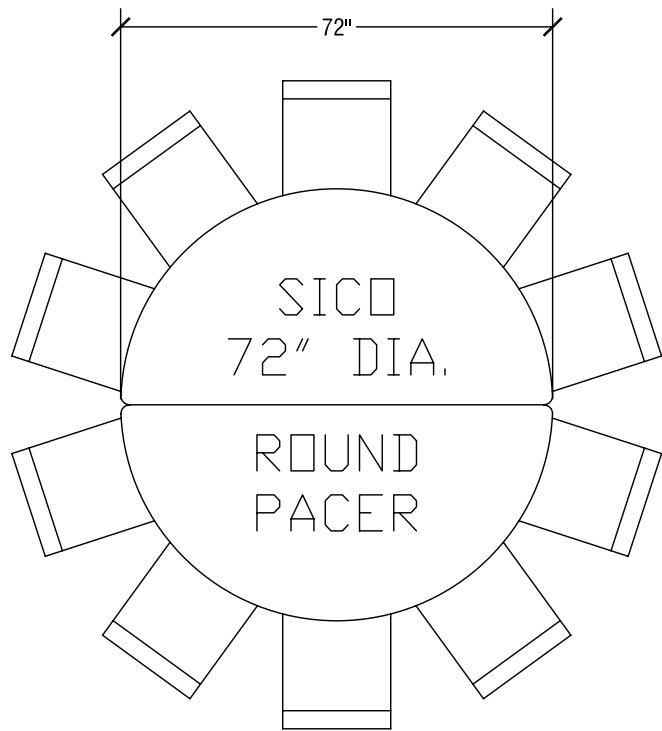

## SICO 60" x 66" Oval Pacer Table

Top Height: 29" or 27"

Folded Height: 46" h or 44" h

Table Dimensions

Storage Configuration

## SICO 48" x 60" Oval Pacer Table

Top Height: 29" or 27"

Folded Height: 43" h or 41" h

Table Dimensions

Storage Configuration

## SICO 72" Round Pacer Table

Top Height: 29" or 27"

Folded Height: 46" h or 44" h

Table Dimensions

Storage Configuration

## SICO 66" Round Pacer Table

Top Height: 29" or 27"

Folded Height: 46" h or 44" h

Table Dimensions

Storage Configuration