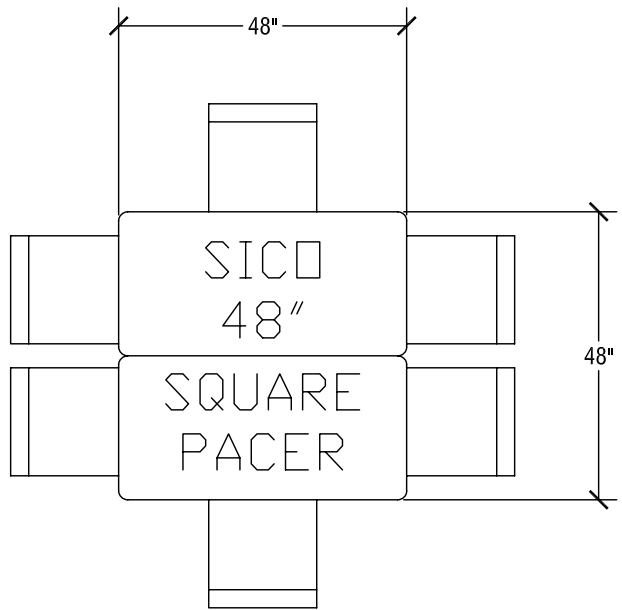

## SICO 48" Round Pacer Table

Top Height: 29" or 27"

Folded Height: 38 1/2" h or 36 1/2" h

Table Dimensions

Storage Configuration

## SICO 48" Hexagon Pacer Table

Top Height: 29" or 27"

Folded Height: 43" h or 41" h

Table Dimensions

Storage Configuration

## SICO 48" Square Pacer Table

Top Height: 29" or 27"

Folded Height: 38 1/2" h or 36 1/2" h

Table Dimensions

Storage Configuration

## SICO 30" x 96" Rectangle Pacer Table

Top Height: 29" or 27"

Folded Height: 53 1/2" h or 51 1/2" h

Table Dimensions

Storage Configuration