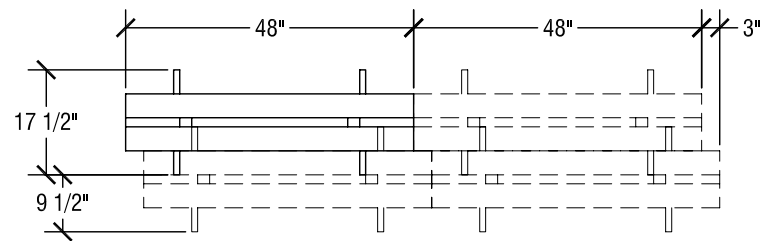

## SICO 60" Round Pacer Table

Top Height: 29" or 27"

Folded Height: 43" h or 41" h

Table Dimensions

Storage Configuration