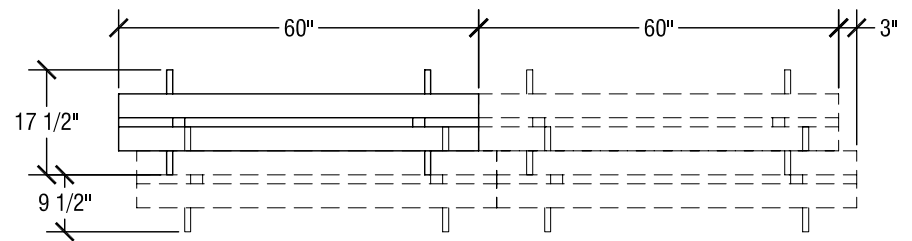

Table Dimensions

Storage Configuration

## SICO 60" x 72" Oval Pacer Table

Top Height: 29" or 27"

Folded Height: 46" h or 44" h

Table Dimensions

Storage Configuration