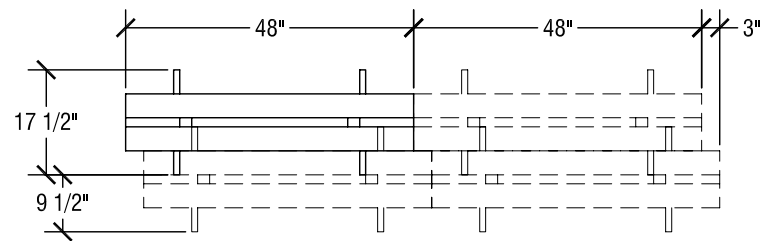

## SICO 48" Hexagon Pacer Table

Top Height: 29" or 27"

Folded Height: 43" h or 41" h

Table Dimensions

Storage Configuration