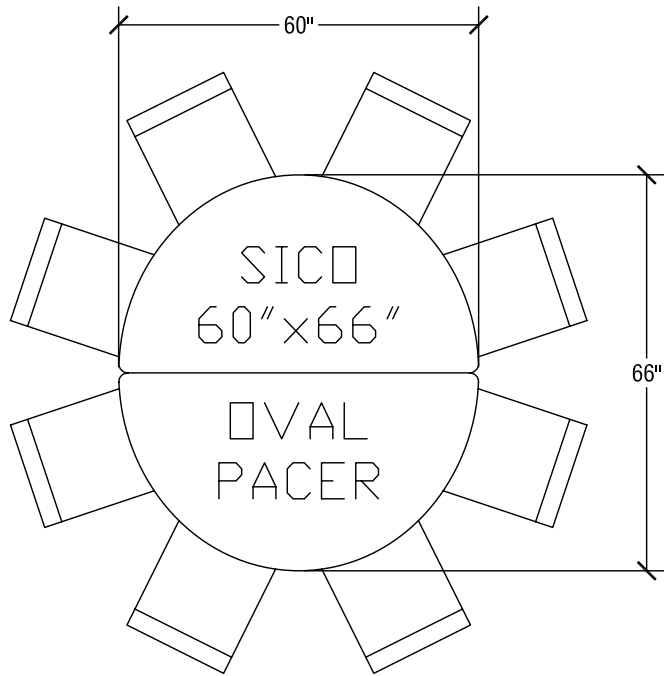

Table Dimensions

Storage Configuration

## SICO 60" x 72" Oval Pacer Table

Top Height: 29" or 27"

Folded Height: 46" h or 44" h

Table Dimensions

Storage Configuration

## SICO 60" x 66" Oval Pacer Table

Top Height: 29" or 27"

Folded Height: 46" h or 44" h

Table Dimensions

Storage Configuration

## SICO 48" x 60" Oval Pacer Table

Top Height: 29" or 27"

Folded Height: 43" h or 41" h

Table Dimensions

Storage Configuration