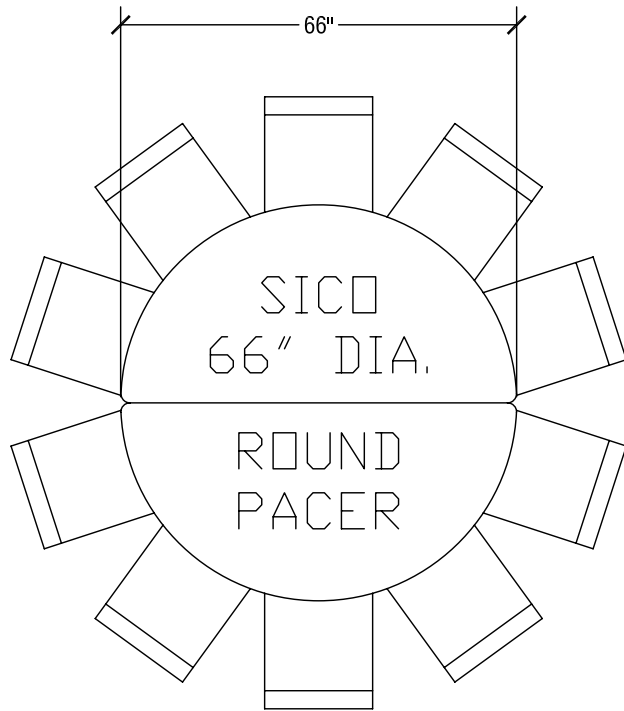

## SICO 60" x 66" Oval Pacer Table

Top Height: 29" or 27"

Folded Height: 46" h or 44" h

Table Dimensions

Storage Configuration

## SICO 48" x 60" Oval Pacer Table

Top Height: 29" or 27"

Folded Height: 43" h or 41" h

Table Dimensions

Storage Configuration

## SICO 72" Round Pacer Table

Top Height: 29" or 27"

Folded Height: 46" h or 44" h

Table Dimensions

Storage Configuration

## SICO 66" Round Pacer Table

Top Height: 29" or 27"

Folded Height: 46" h or 44" h

Table Dimensions

Storage Configuration