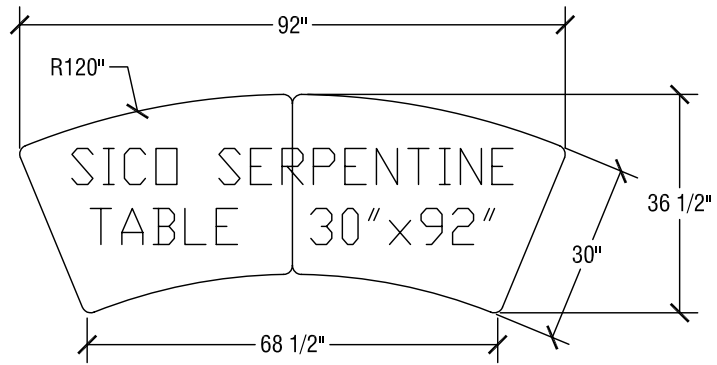

## SICO 60" x 66" audio Central Pacer Table

Top Height: 29" or 27"

Folded Height: 46" h or 44" h

Table Dimensions

Storage Configuration