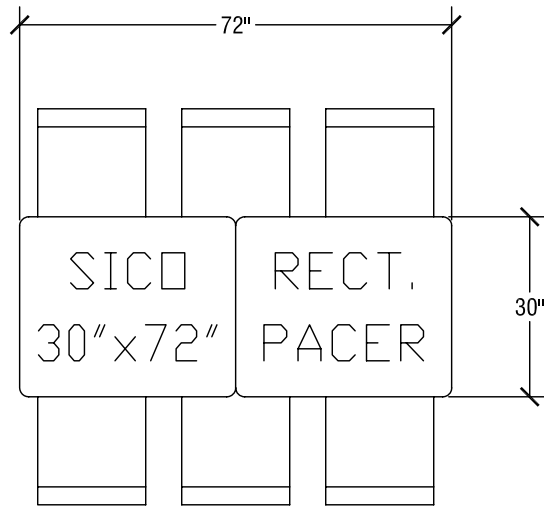

## SICO 48" Square Pacer Table

Top Height: 29" or 27"

Folded Height: 38 1/2" h or 36 1/2" h

Table Dimensions

Storage Configuration

## SICO 30" x 96" Rectangle Pacer Table

Top Height: 29" or 27"

Folded Height: 53 1/2" h or 51 1/2" h

Table Dimensions

Storage Configuration

## SICO 30" x 72" Rectangle Pacer Table

Top Height: 29" or 27"

Folded Height: 46" h or 44" h

Table Dimensions

Storage Configuration