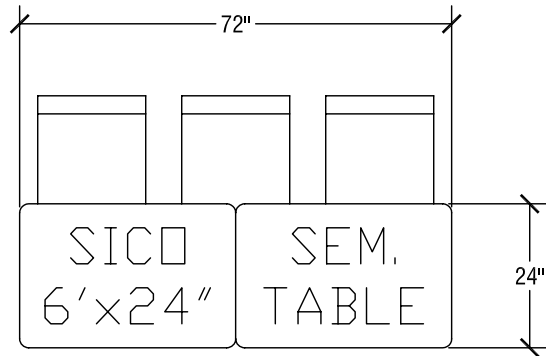

## SICO 30" x 72" Rectangle Pacer Table

Top Height: 29" or 27"

Folded Height: 46" h or 44" h

Table Dimensions

Storage Configuration

## SICO 24" x 96" Seminar Pacer Table

Top Height: 29" or 27"

Folded Height: 53 1/2" h or 51 1/2" h

Table Dimensions

Storage Configuration

## SICO 24" x 72" Seminar Pacer Table

Top Height: 29" or 27"

Folded Height: 46" h or 44" h

Table Dimensions

Storage Configuration