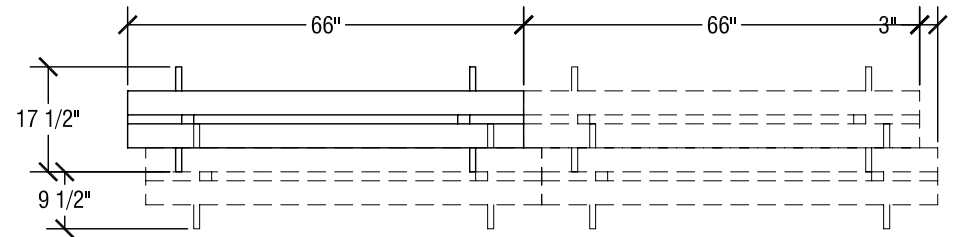

## SICO 72" Round Pacer Table

Top Height: 29" or 27"

Folded Height: 46" h or 44" h

Table Dimensions

Storage Configuration