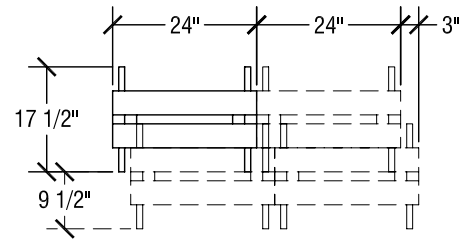

## SICO 30" x 72" Rectangle Pacer Table

Top Height: 29" or 27"

Folded Height: 46" h or 44" h

Table Dimensions

Storage Configuration