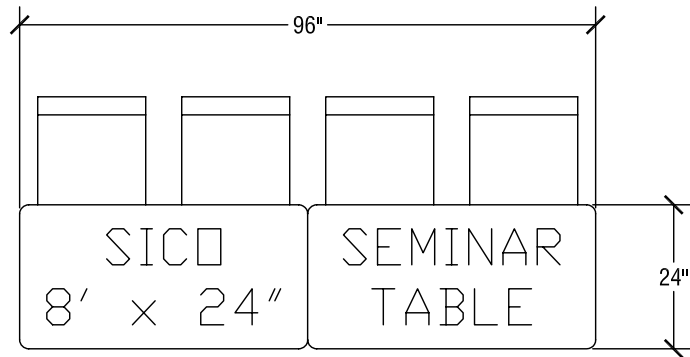

## SICO 30" x 72" Rectangle Pacer Table

Top Height: 29" or 27"

Folded Height: 46" h or 44" h

Table Dimensions

Storage Configuration

## SICO 24" x 96" Seminar Pacer Table

Top Height: 29" or 27"

Folded Height: 53 1/2" h or 51 1/2" h

Table Dimensions

Storage Configuration