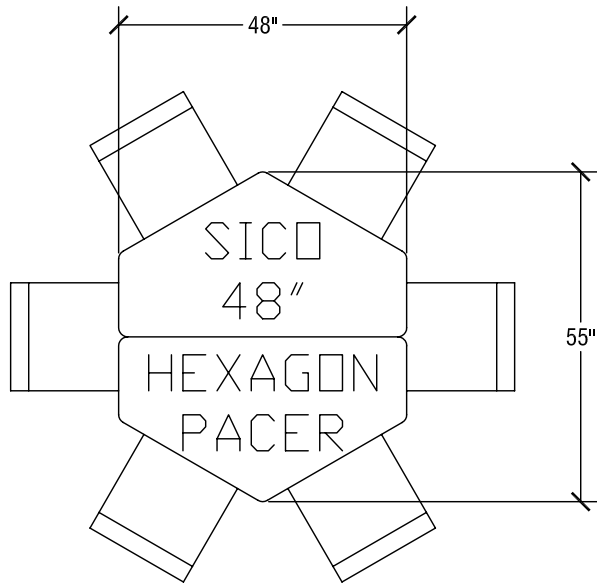

## SICO 48" Round Pacer Table

Top Height: 29" or 27"

Folded Height: 38 1/2" h or 36 1/2" h

Table Dimensions

Storage Configuration

## SICO 60" Octagon Pacer Table

Top Height: 29" or 27"

Folded Height: 43" h or 41" h

Table Dimensions

Storage Configuration

## SICO 48" Hexagon Pacer Table

Top Height: 29" or 27"

Folded Height: 43" h or 41" h

Table Dimensions

Storage Configuration

## SICO 48" Square Pacer Table

Top Height: 29" or 27"

Folded Height: 38 1/2" h or 36 1/2" h

Table Dimensions

Storage Configuration