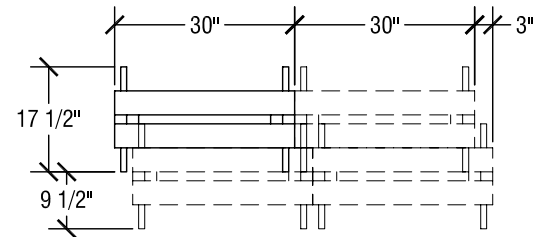

## SICO 30" x 96" Rectangle Pacer Table

Top Height: 29" or 27"

Folded Height: 53 1/2" h or 51 1/2" h

Table Dimensions

Storage Configuration