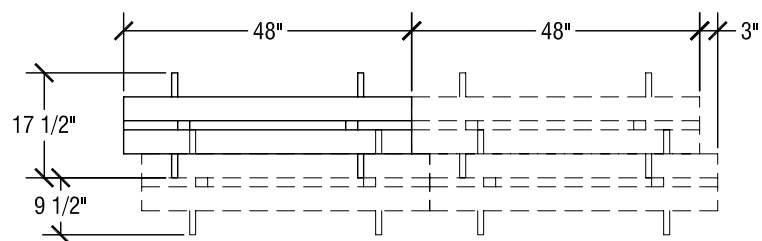

## SICO 60" x 66" Oval Pacer Table

Top Height: 29" or 27"

Folded Height: 46" h or 44" h

Table Dimensions

Storage Configuration