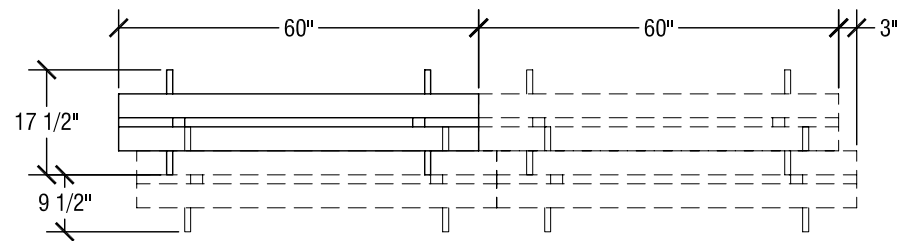

## SICO 48" Round Pacer Table

Top Height: 29" or 27"

Folded Height: 38 1/2" h or 36 1/2" h

Table Dimensions

Storage Configuration