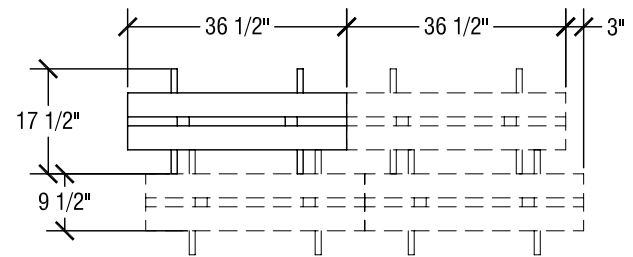

## SICO 60" x 66" audio Central Pacer Table

Top Height: 29" or 27"

Folded Height: 46" h or 44" h

Table Dimensions

Storage Configuration