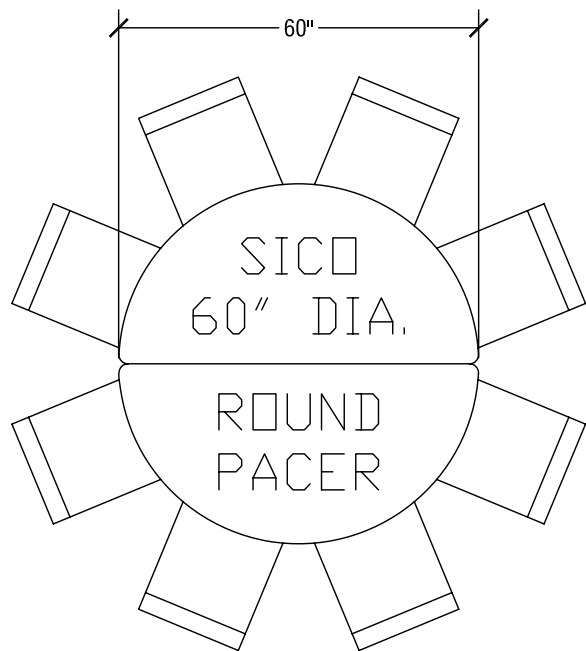

## SICO 72" Round Pacer Table

Top Height: 29" or 27"

Folded Height: 46" h or 44" h

Table Dimensions

Storage Configuration

## SICO 66" Round Pacer Table

Top Height: 29" or 27"

Folded Height: 46" h or 44" h

Table Dimensions

Storage Configuration

## SICO 60" Round Pacer Table

Top Height: 29" or 27"

Folded Height: 43" h or 41" h

Table Dimensions

Storage Configuration

## SICO 48" Round Pacer Table

Top Height: 29" or 27"

Folded Height: 38 1/2" h or 36 1/2" h

Table Dimensions

Storage Configuration