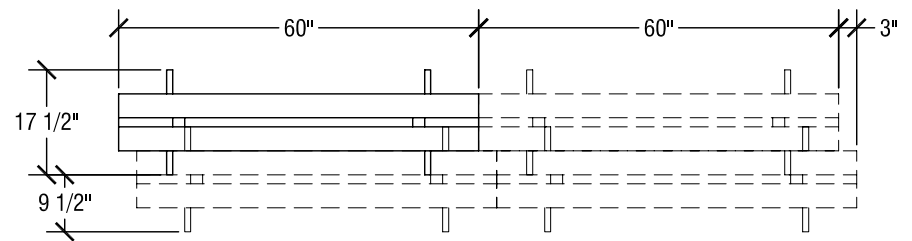

## SICO 24" x 72" Seminar Pacer Table

Top Height: 29" or 27"

Folded Height: 46" h or 44" h

Table Dimensions

Storage Configuration