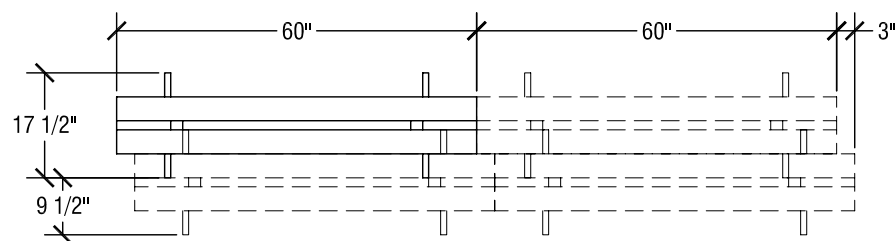

## SICO 66" Round Pacer Table

Top Height: 29" or 27"

Folded Height: 46" h or 44" h

Table Dimensions

Storage Configuration