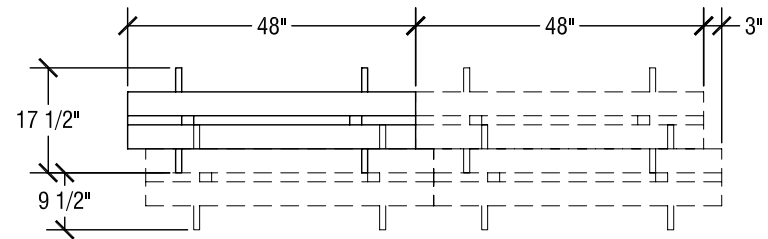

## SICO 60" Octagon Pacer Table

Top Height: 29" or 27"

Folded Height: 43" h or 41" h

Table Dimensions

Storage Configuration

## SICO 48" Hexagon Pacer Table

Top Height: 29" or 27"

Folded Height: 43" h or 41" h

Table Dimensions

Storage Configuration