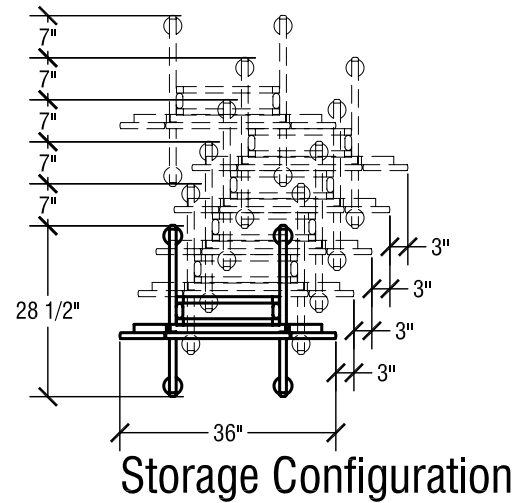

## SICO Oval Bi-Fold Room Service Table

Top Height: 30 3/8"

Folded Height: 43 3/4" h

Table Top Size: 30" x 42"

Table Dimensions

Storage Configuration

## SICO Square Bi-Fold Room Service Table

Top Height: 30 3/8"

Folded Height: 43 3/4" h

Table Top Size: 36" x 36"

Table Dimensions

## SICO Uni-Fold Room Service Table

Top Height: 30 3/8"

Folded Height: 37" h

Table Top Size: 28 1/2" x 36"

Table Dimensions

Storage Configuration

## SICO Rigid Frame Bi-Fold Room Service Table

Top Height: 29 3/8"

Folded Height: 29 3/8" h

Table Top Size: 36" x 38"