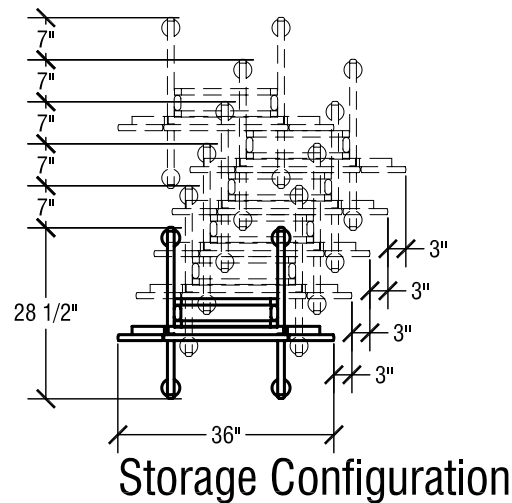

## SICO Oval Tri-Fold Room Service Table

Top Height: 30 3/8"

Folded Height: 43 3/4" h

Table Top Size: 30" x 42"

Table Dimensions

## SICO Square Tri-Fold Room Service Table

Top Height: 30 3/8"

Folded Height: 43 3/4" h

Table Top Size: 36" x 36"

Table Dimensions

## SICO Oval Bi-Fold Room Service Table

Top Height: 30 3/8"

Folded Height: 43 3/4" h

Table Top Size: 30" x 42"

Table Dimensions

Storage Configuration

## SICO Square Bi-Fold Room Service Table

Top Height: 30 3/8"

Folded Height: 43 3/4" h

Table Top Size: 36" x 36"

Table Dimensions