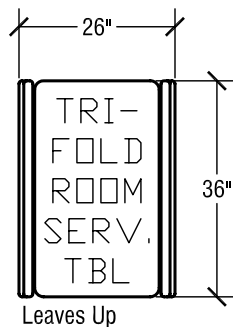

## SICO Oval Tri-Fold Room Service Table

Top Height: 30 3/8"

Folded Height: 43 3/4" h

Table Top Size: 30" x 42"

Table Dimensions

## SICO Square Tri-Fold Room Service Table

Top Height: 30 3/8"

Folded Height: 43 3/4" h

Table Top Size: 36" x 36"

Table Dimensions

## SICO Oval Bi-Fold Room Service Table

Top Height: 30 3/8"

Folded Height: 43 3/4" h

Table Top Size: 30" x 42"

Table Dimensions

Storage Configuration

## SICO Square Bi-Fold Room Service Table

Top Height: 30 3/8"

Folded Height: 43 3/4" h

Table Top Size: 36" x 36"

Table Dimensions