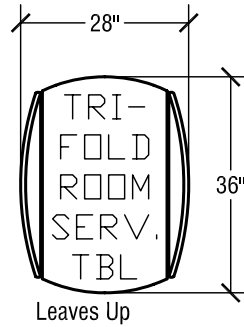

Leaves Extended  
Table Dimensions

Storage Configuration

## SICO Oval Tri-Fold Room Service Table

Top Height: 30 3/8"

Folded Height: 43 3/4" h

Table Top Size: 30" x 42"

Table Dimensions

## SICO Square Tri-Fold Room Service Table

Top Height: 30 3/8"

Folded Height: 43 3/4" h

Table Top Size: 36" x 36"

Table Dimensions

## SICO Oval Bi-Fold Room Service Table

Top Height: 30 3/8"

Folded Height: 43 3/4" h

Table Top Size: 30" x 42"

Table Dimensions

Storage Configuration