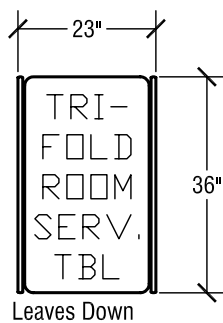

## SICO Oval Tri-Fold Room Service Table

Top Height: 30 3/8"

Folded Height: 43 3/4" h

Table Top Size: 30" x 42"

Table Dimensions

## SICO Square Tri-Fold Room Service Table

Top Height: 30 3/8"

Folded Height: 43 3/4" h

Table Top Size: 36" x 36"

Table Dimensions

## SICO Oval Bi-Fold Room Service Table

Top Height: 30 3/8"

Folded Height: 43 3/4" h

Table Top Size: 30" x 42"

Table Dimensions

Storage Configuration

## SICO Square Bi-Fold Room Service Table

Top Height: 30 3/8"

Folded Height: 43 3/4" h

Table Top Size: 36" x 36"

Table Dimensions