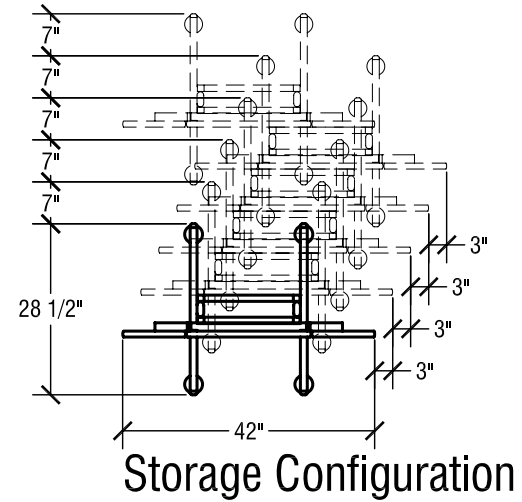

## SICO Square Tri-Fold Room Service Table

Top Height: 30 3/8"

Folded Height: 43 3/4" h

Table Top Size: 36" x 36"

Table Dimensions

## SICO Oval Bi-Fold Room Service Table

Top Height: 30 3/8"

Folded Height: 43 3/4" h

Table Top Size: 30" x 42"

Table Dimensions

Storage Configuration

## SICO Square Bi-Fold Room Service Table

Top Height: 30 3/8"

Folded Height: 43 3/4" h

Table Top Size: 36" x 36"

Table Dimensions

## SICO Rigid Frame Bi-Fold Room Service Table

Top Height: 29 3/8"

Folded Height: 29 3/8" h

Table Top Size: 36" x 38"