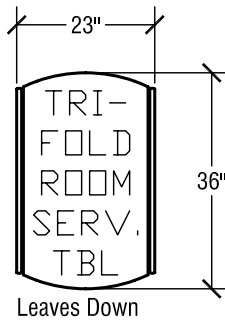

Leaves Extended  
Table Dimensions

Storage Configuration

## SICO Oval Tri-Fold Room Service Table

Top Height: 30 3/8"

Folded Height: 43 3/4" h

Table Top Size: 30" x 42"

Table Dimensions

## SICO Square Tri-Fold Room Service Table

Top Height: 30 3/8"

Folded Height: 43 3/4" h

Table Top Size: 36" x 36"

Table Dimensions

## SICO Oval Bi-Fold Room Service Table

Top Height: 30 3/8"

Folded Height: 43 3/4" h

Table Top Size: 30" x 42"

Table Dimensions

Storage Configuration