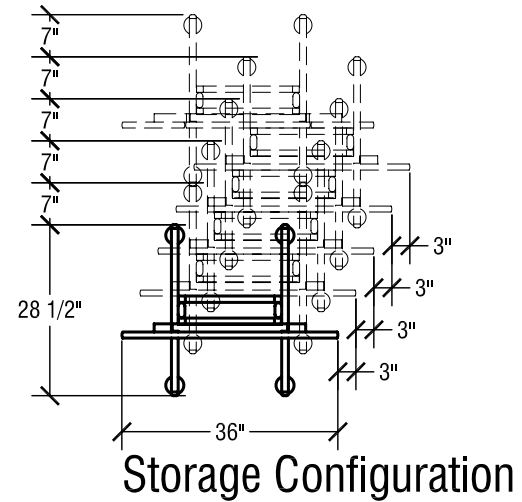

## SICO Oval Bi-Fold Room Service Table

Top Height: 30 3/8"

Folded Height: 43 3/4" h

Table Top Size: 30" x 42"

Table Dimensions

Storage Configuration

## SICO Square Bi-Fold Room Service Table

Top Height: 30 3/8"

Folded Height: 43 3/4" h

Table Top Size: 36" x 36"

Table Dimensions

## SICO Uni-Fold Room Service Table

Top Height: 30 3/8"

Folded Height: 37" h

Table Top Size: 28 1/2" x 36"

Table Dimensions

Storage Configuration

## SICO Rigid Frame Bi-Fold Room Service Table

Top Height: 29 3/8"

Folded Height: 29 3/8" h

Table Top Size: 36" x 38"