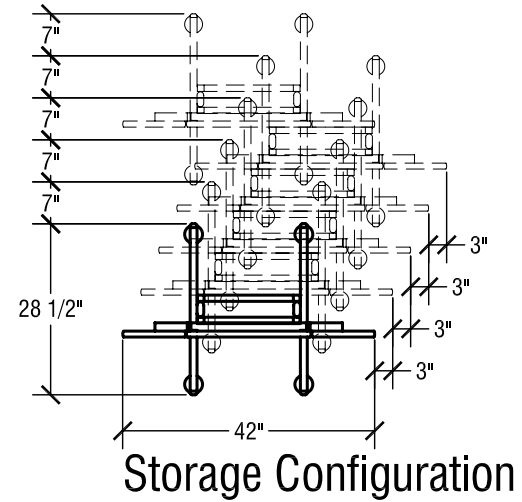

Leaves Extended  
Table Dimensions

Storage Configuration

## SICO Oval Tri-Fold Room Service Table

Top Height: 30 3/8"

Folded Height: 43 3/4" h

Table Top Size: 30" x 42"

Table Dimensions

## SICO Square Tri-Fold Room Service Table

Top Height: 30 3/8"

Folded Height: 43 3/4" h

Table Top Size: 36" x 36"

Table Dimensions

## SICO Square Bi-Fold Room Service Table

Top Height: 30 3/8"

Folded Height: 43 3/4" h

Table Top Size: 36" x 36"

Table Dimensions