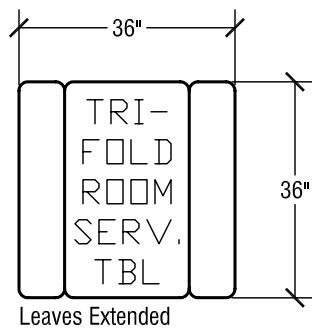

## SICO Oval Tri-Fold Room Service Table

Top Height: 30 3/8"

Folded Height: 43 3/4" h

Table Top Size: 30" x 42"

Table Dimensions

## SICO Square Tri-Fold Room Service Table

Top Height: 30 3/8"

Folded Height: 43 3/4" h

Table Top Size: 36" x 36"

Table Dimensions

## SICO Oval Bi-Fold Room Service Table

Top Height: 30 3/8"

Folded Height: 43 3/4" h

Table Top Size: 30" x 42"

Table Dimensions

Storage Configuration

## SICO Square Bi-Fold Room Service Table

Top Height: 30 3/8"

Folded Height: 43 3/4" h

Table Top Size: 36" x 36"

Table Dimensions