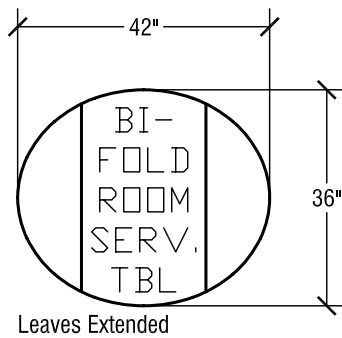

## SICO Oval Tri-Fold Room Service Table

Top Height: 30 3/8"

Folded Height: 43 3/4" h

Table Top Size: 30" x 42"

Table Dimensions

## SICO Square Tri-Fold Room Service Table

Top Height: 30 3/8"

Folded Height: 43 3/4" h

Table Top Size: 36" x 36"

Table Dimensions

## SICO Oval Bi-Fold Room Service Table

Top Height: 30 3/8"

Folded Height: 43 3/4" h

Table Top Size: 30" x 42"

Table Dimensions

Storage Configuration

## SICO Square Bi-Fold Room Service Table

Top Height: 30 3/8"

Folded Height: 43 3/4" h

Table Top Size: 36" x 36"

Table Dimensions