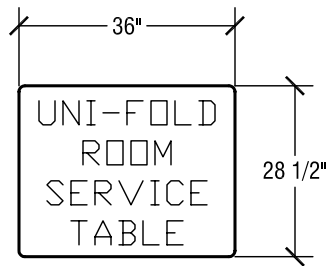

## SICO Oval Bi-Fold Room Service Table

Top Height: 30 3/8"

Folded Height: 43 3/4" h

Table Top Size: 30" x 42"

Table Dimensions

Storage Configuration

## SICO Square Bi-Fold Room Service Table

Top Height: 30 3/8"

Folded Height: 43 3/4" h

Table Top Size: 36" x 36"

Table Dimensions

## SICO Uni-Fold Room Service Table

Top Height: 30 3/8"

Folded Height: 37" h

Table Top Size: 28 1/2" x 36"

Table Dimensions

Storage Configuration

## SICO Rigid Frame Bi-Fold Room Service Table

Top Height: 29 3/8"

Folded Height: 29 3/8" h

Table Top Size: 36" x 38"