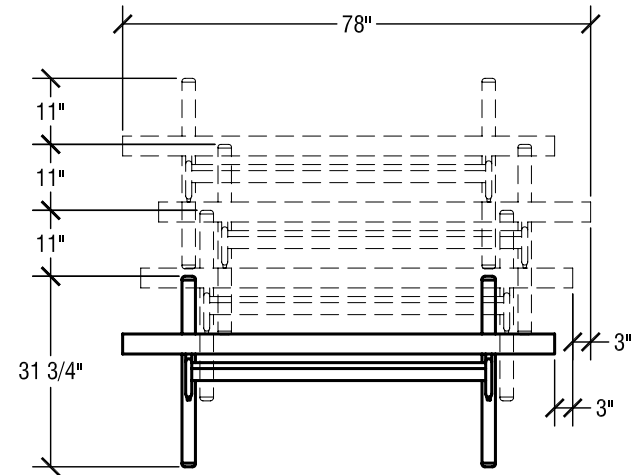

Table Dimensions

Storage Configuration

SICO Sophisticate Granite Catering Table

Top Height: 36"

Folded Height: 47" h

Table Top Size: 32" x 72"

Table Dimensions

Storage Configuration

SICO Sophisticate Laminate/Wood Catering Table

Top Height: 36"

Folded Height: 47" h

Table Top Size: 32" x 72"

Table Dimensions

Storage Configuration

SICO Two-Tier Catering Table

Top Height: 30"

Folded Height: 72" h

Table Top Size: 29" x 72"

Table Dimensions

Storage Configuration

SICO Two-Tier Junior Catering Table

Top Height: 30"

Folded Height: 61" h

Table Top Size: 29" x 72"

Table Dimensions

Storage Configuration

SICO Single-Tier Catering Table

Top Height: 30x"

Folded Height: 56" h

Table Top Size: 29" x 72"

Table Dimensions

Storage Configuration