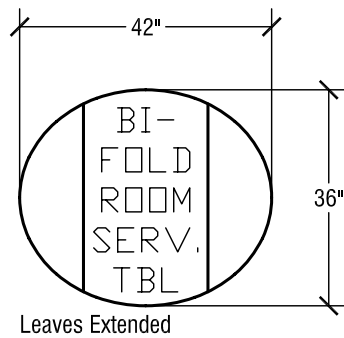

## SICO Oval Tri-Fold Room Service Table

Top Height: 30 3/8"

Folded Height: 43 3/4" h

Table Top Size: 30" x 42"

Table Dimensions

## SICO Square Tri-Fold Room Service Table

Top Height: 30 3/8"

Folded Height: 43 3/4" h

Table Top Size: 36" x 36"

Table Dimensions

## SICO Oval Bi-Fold Room Service Table

Top Height: 30 3/8"

Folded Height: 43 3/4" h

Table Top Size: 30" x 42"

Table Dimensions

Storage Configuration

## SICO Square Bi-Fold Room Service Table

Top Height: 30 3/8"

Folded Height: 43 3/4" h

Table Top Size: 36" x 36"

Table Dimensions