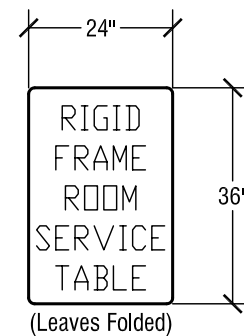

## SICO Oval Bi-Fold Room Service Table

Top Height: 30 3/8"

Folded Height: 43 3/4" h

Table Top Size: 30" x 42"

Table Dimensions

Storage Configuration

## SICO Square Bi-Fold Room Service Table

Top Height: 30 3/8"

Folded Height: 43 3/4" h

Table Top Size: 36" x 36"

Table Dimensions

## SICO Uni-Fold Room Service Table

Top Height: 30 3/8"

Folded Height: 37" h

Table Top Size: 28 1/2" x 36"

Table Dimensions

Storage Configuration

## SICO Rigid Frame Bi-Fold Room Service Table

Top Height: 29 3/8"

Folded Height: 29 3/8" h

Table Top Size: 36" x 38"