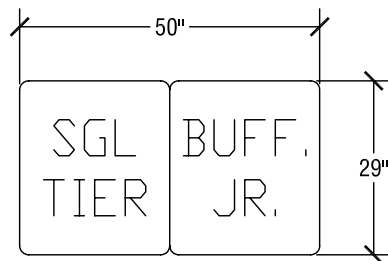

Folded Height: 72" h

Table Top Size: 29" x 72"

Table Dimensions

Storage Configuration

SICO Two-Tier Junior Catering Table

Top Height: 30"

Folded Height: 61" h

Table Top Size: 29" x 72"

Table Dimensions

Storage Configuration

SICO Single-Tier Catering Table

Top Height: 30x"

Folded Height: 56" h

Table Top Size: 29" x 72"

Table Dimensions

Storage Configuration

SICO Single Tier Junior Catering Table

Top Height: 30"

Folded Height: 45" h

Table Top Size: 29" x 72"

Leaves Extended
Table Dimensions

SICO Oval Tri-Fold Room Service Table

Top Height: 30 3/8"

Folded Height: 43 3/4" h

Table Top Size: 30" x 42"

Table Dimensions

SICO Square Tri-Fold Room Service Table

Top Height: 30 3/8"

Folded Height: 43 3/4" h

Table Top Size: 36" x 36"

Leaves Extended

Table Dimensions