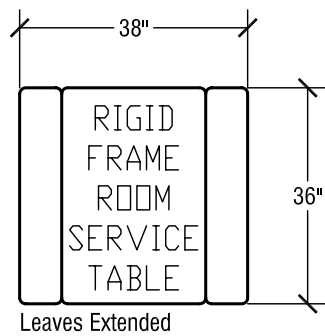

## SICO Oval Bi-Fold Room Service Table

Top Height: 30 3/8"

Folded Height: 43 3/4" h

Table Top Size: 30" x 42"

Table Dimensions

Storage Configuration

## SICO Square Bi-Fold Room Service Table

Top Height: 30 3/8"

Folded Height: 43 3/4" h

Table Top Size: 36" x 36"

Table Dimensions

## SICO Uni-Fold Room Service Table

Top Height: 30 3/8"

Folded Height: 37" h

Table Top Size: 28 1/2" x 36"

Table Dimensions

Storage Configuration

## SICO Rigid Frame Bi-Fold Room Service Table

Top Height: 29 3/8"

Folded Height: 29 3/8" h

Table Top Size: 36" x 38"