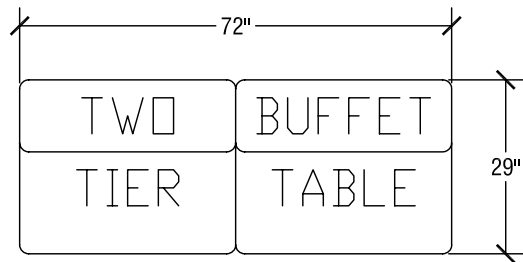

Table Dimensions

Storage Configuration

SICO Sophisticate Granite Catering Table

Top Height: 36"

Folded Height: 47" h

Table Top Size: 32" x 72"

Table Dimensions

Storage Configuration

SICO Sophisticate Laminate/Wood Catering Table

Top Height: 36"

Folded Height: 47" h

Table Top Size: 32" x 72"

Table Dimensions

Storage Configuration

SICO Two-Tier Catering Table

Top Height: 30"

Folded Height: 72" h

Table Top Size: 29" x 72"

Table Dimensions

Storage Configuration

SICO Two-Tier Junior Catering Table

Top Height: 30"

Folded Height: 61" h

Table Top Size: 29" x 72"

Table Dimensions

Storage Configuration

SICO Single-Tier Catering Table

Top Height: 30x"

Folded Height: 56" h

Table Top Size: 29" x 72"

Table Dimensions

Storage Configuration