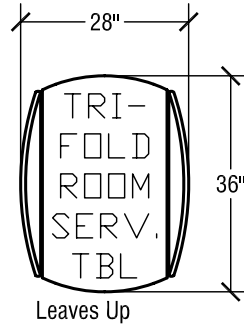

## SICO Single-Tier Catering Table

Top Height: 30x"

Folded Height: 56" h

Table Top Size: 29" x 72"

Table Dimensions

Storage Configuration

## SICO Single Tier Junior Catering Table

Top Height: 30"

Folded Height: 45" h

Table Top Size: 29" x 72"

Leaves Extended  
Table Dimensions

Storage Configuration

## SICO Oval Tri-Fold Room Service Table

Top Height: 30 3/8"

Folded Height: 43 3/4" h

Table Top Size: 30" x 42"

Table Dimensions

## SICO Square Tri-Fold Room Service Table

Top Height: 30 3/8"

Folded Height: 43 3/4" h

Table Top Size: 36" x 36"

Table Dimensions