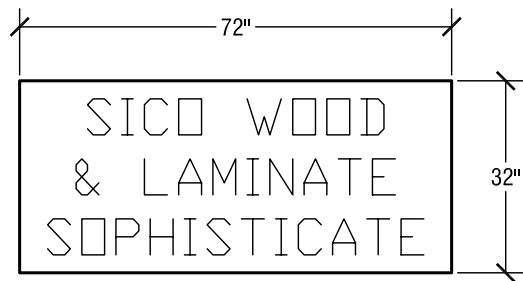

Table Dimensions

Storage Configuration

SICO Sophisticate Granite Catering Table

Top Height: 36"

Folded Height: 47" h

Table Top Size: 32" x 72"

Table Dimensions

Storage Configuration

SICO Sophisticate Laminate/Wood Catering Table

Top Height: 36"

Folded Height: 47" h

Table Top Size: 32" x 72"

Table Dimensions

Storage Configuration

SICO Two-Tier Catering Table

Top Height: 30"

Folded Height: 72" h

Table Top Size: 29" x 72"

Table Dimensions

Storage Configuration

SICO Two-Tier Junior Catering Table

Top Height: 30"

Folded Height: 61" h

Table Top Size: 29" x 72"