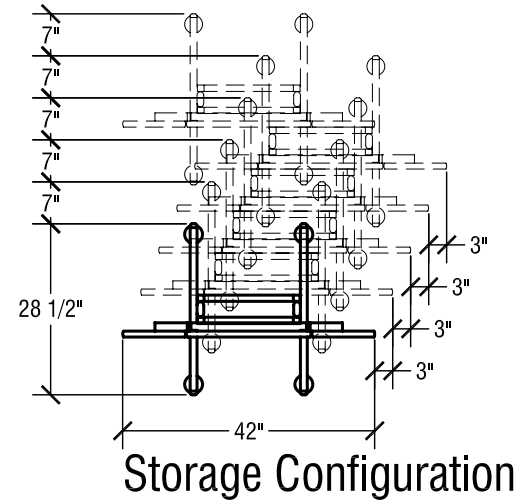

## SICO Single-Tier Catering Table

Top Height: 30x"

Folded Height: 56" h

Table Top Size: 29" x 72"

Table Dimensions

Storage Configuration

## SICO Single Tier Junior Catering Table

Top Height: 30"

Folded Height: 45" h

Table Top Size: 29" x 72"

Leaves Extended  
Table Dimensions

Storage Configuration

## SICO Oval Tri-Fold Room Service Table

Top Height: 30 3/8"

Folded Height: 43 3/4" h

Table Top Size: 30" x 42"

Table Dimensions