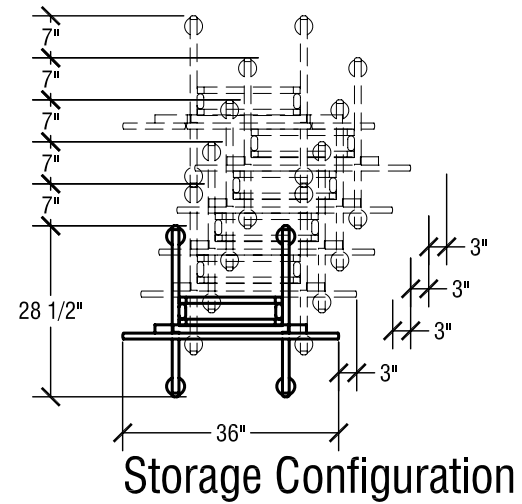

Leaves Down

Storage Configuration

SICO Oval Bi-Fold Room Service Table

Top Height: 30 3/8"

Folded Height: 43 3/4" h

Table Top Size: 30" x 42"

Table Dimensions

SICO Uni-Fold Room Service Table

Top Height: 30 3/8"

Folded Height: 37" h

Table Top Size: 28 1/2" x 36"

Table Dimensions

Storage Configuration

SICO Rigid Frame Bi-Fold Room Service Table

Top Height: 29 3/8"

Folded Height: 29 3/8" h