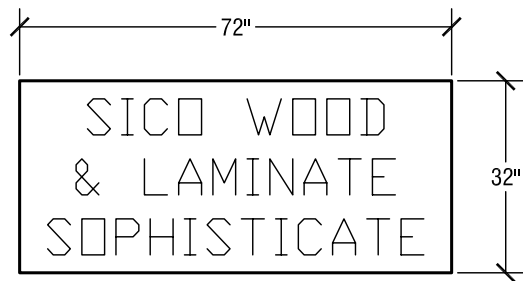

Table Dimensions

Storage Configuration

## SICO Sophisticate Granite Catering Table

Top Height: 36"

Folded Height: 47" h

Table Top Size: 32" x 72"

Table Dimensions

Storage Configuration

## SICO Sophisticate Laminate/Wood Catering Table

Top Height: 36"

Folded Height: 47" h

Table Top Size: 32" x 72"

Table Dimensions

Storage Configuration

## SICO Two-Tier Catering Table

Top Height: 30"

Folded Height: 72" h

Table Top Size: 29" x 72"

Table Dimensions

Storage Configuration