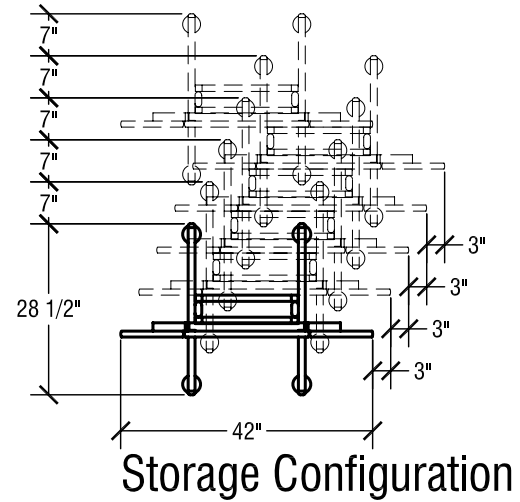

Table Dimensions

Storage Configuration

SICO Single-Tier Catering Table

Top Height: 30x"

Folded Height: 56" h

Table Top Size: 29" x 72"

Table Dimensions

Storage Configuration

SICO Single Tier Junior Catering Table

Top Height: 30"

Folded Height: 45" h

Table Top Size: 29" x 72"

Leaves Extended
Table Dimensions

SICO Oval Tri-Fold Room Service Table

Top Height: 30 3/8"

Folded Height: 43 3/4" h

Table Top Size: 30" x 42"

Table Dimensions

SICO Square Tri-Fold Room Service Table

Top Height: 30 3/8"

Folded Height: 43 3/4" h

Table Top Size: 36" x 36"

Leaves Extended

Table Dimensions

Leaves Down

Storage Configuration

SICO Oval Bi-Fold Room Service Table

Top Height: 30 3/8"

Folded Height: 43 3/4" h

Table Top Size: 30" x 42"

Table Dimensions

SICO Uni-Fold Room Service Table