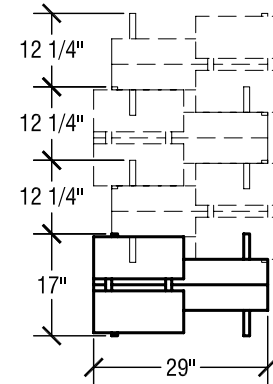

## SICO Sophisticate Laminate/Wood Catering Table

Top Height: 36"

Folded Height: 47" h

Table Top Size: 32" x 72"

Table Dimensions

Storage Configuration

## SICO Two-Tier Catering Table

Top Height: 30"

Folded Height: 72" h

Table Top Size: 29" x 72"

Table Dimensions

Storage Configuration

## SICO Two-Tier Junior Catering Table

Top Height: 30"

Folded Height: 61" h

Table Top Size: 29" x 72"

Table Dimensions

Storage Configuration

## SICO Single-Tier Catering Table

Top Height: 30x"

Folded Height: 56" h

Table Top Size: 29" x 72"

Table Dimensions

Storage Configuration