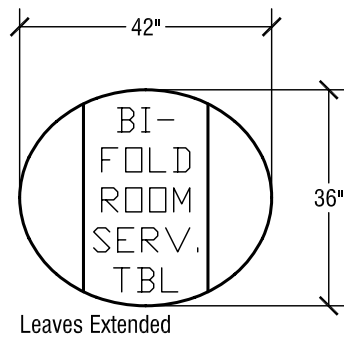

SICO Single Tier Junior Catering Table

Top Height: 30"

Folded Height: 45" h

Table Top Size: 29" x 72"

Leaves Extended
Table Dimensions

SICO Oval Tri-Fold Room Service Table

Top Height: 30 3/8"

Folded Height: 43 3/4" h

Table Top Size: 30" x 42"

Table Dimensions

SICO Square Tri-Fold Room Service Table

Top Height: 30 3/8"

Folded Height: 43 3/4" h

Table Top Size: 36" x 36"

Leaves Extended

Table Dimensions

Leaves Down

Storage Configuration

SICO Oval Bi-Fold Room Service Table

Top Height: 30 3/8"

Folded Height: 43 3/4" h

Table Top Size: 30" x 42"

Table Dimensions

SICO Uni-Fold Room Service Table

Top Height: 30 3/8"

Folded Height: 37" h

Table Top Size: 28 1/2" x 36"

Table Dimensions

Storage Configuration

SICO Rigid Frame Bi-Fold Room Service Table

Top Height: 29 3/8"

Folded Height: 29 3/8" h