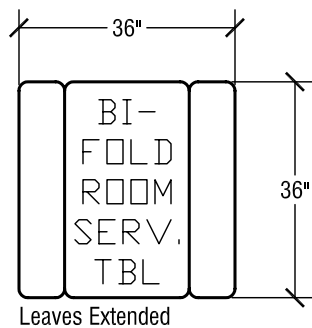

## SICO Square Tri-Fold Room Service Table

Top Height: 30 3/8"

Folded Height: 43 3/4" h

Table Top Size: 36" x 36"

Table Dimensions

## SICO Oval Bi-Fold Room Service Table

Top Height: 30 3/8"

Folded Height: 43 3/4" h

Table Top Size: 30" x 42"

Table Dimensions

Storage Configuration

## SICO Square Bi-Fold Room Service Table

Top Height: 30 3/8"

Folded Height: 43 3/4" h

Table Top Size: 36" x 36"

Table Dimensions

## SICO Uni-Fold Room Service Table

Top Height: 30 3/8"

Folded Height: 37" h

Table Top Size: 28 1/2" x 36"

Table Dimensions

Storage Configuration