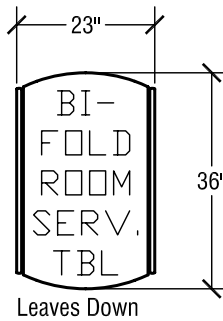

## SICO Oval Tri-Fold Room Service Table

Top Height: 30 3/8"

Folded Height: 43 3/4" h

Table Top Size: 30" x 42"

Table Dimensions

## SICO Square Tri-Fold Room Service Table

Top Height: 30 3/8"

Folded Height: 43 3/4" h

Table Top Size: 36" x 36"

Table Dimensions

## SICO Oval Bi-Fold Room Service Table

Top Height: 30 3/8"

Folded Height: 43 3/4" h

Table Top Size: 30" x 42"

Table Dimensions

Storage Configuration

## SICO Square Bi-Fold Room Service Table

Top Height: 30 3/8"

Folded Height: 43 3/4" h

Table Top Size: 36" x 36"

Table Dimensions