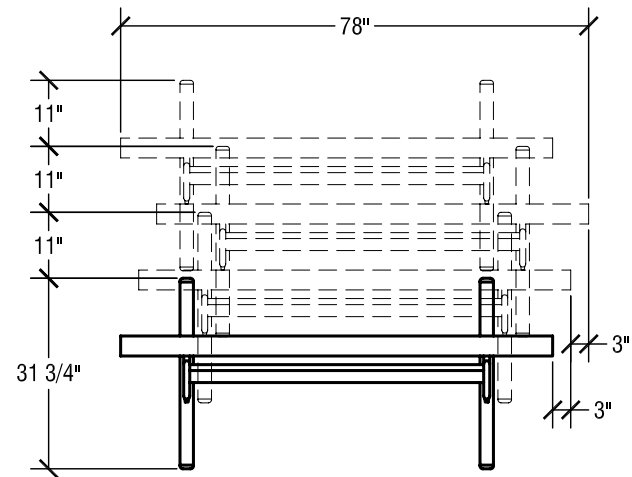

Table Dimensions

Storage Configuration

## SICO Sophisticate Granite Catering Table

Top Height: 36"

Folded Height: 47" h

Table Top Size: 32" x 72"

Table Dimensions

Storage Configuration

## SICO Sophisticate Laminate/Wood Catering Table

Top Height: 36"

Folded Height: 47" h

Table Top Size: 32" x 72"

Table Dimensions

Storage Configuration

## SICO Two-Tier Catering Table

Top Height: 30"

Folded Height: 72" h

Table Top Size: 29" x 72"

Table Dimensions

Storage Configuration