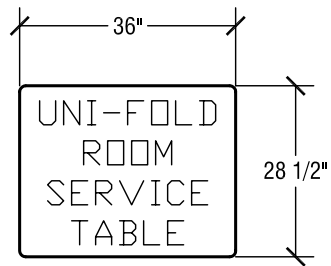

Table Dimensions

Storage Configuration

SICO Single-Tier Catering Table

Top Height: 30x"

Folded Height: 56" h

Table Top Size: 29" x 72"

Table Dimensions

Storage Configuration

Table Top Size: 30" x 42"

Table Dimensions

SICO Square Tri-Fold Room Service Table

Top Height: 30 3/8"

Folded Height: 43 3/4" h

Table Top Size: 36" x 36"

Leaves Extended

Table Dimensions

Leaves Down

Storage Configuration

SICO Oval Bi-Fold Room Service Table

Top Height: 30 3/8"

Folded Height: 43 3/4" h

Table Top Size: 30" x 42"

Table Dimensions

SICO Uni-Fold Room Service Table

Top Height: 30 3/8"

Folded Height: 37" h

Table Top Size: 28 1/2" x 36"

Table Dimensions

Storage Configuration

SICO Rigid Frame Bi-Fold Room Service Table

Top Height: 29 3/8"

Folded Height: 29 3/8" h