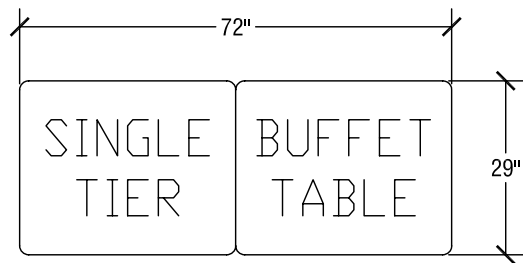

## SICO Two-Tier Catering Table

Top Height: 30"

Folded Height: 72" h

Table Top Size: 29" x 72"

Table Dimensions

Storage Configuration

## SICO Two-Tier Junior Catering Table

Top Height: 30"

Folded Height: 61" h

Table Top Size: 29" x 72"

Table Dimensions

Storage Configuration

## SICO Single-Tier Catering Table

Top Height: 30x"

Folded Height: 56" h

Table Top Size: 29" x 72"

Table Dimensions

Storage Configuration

## SICO Single Tier Junior Catering Table

Top Height: 30"

Folded Height: 45" h

Table Top Size: 29" x 72"

Leaves Extended  
Table Dimensions

Storage Configuration