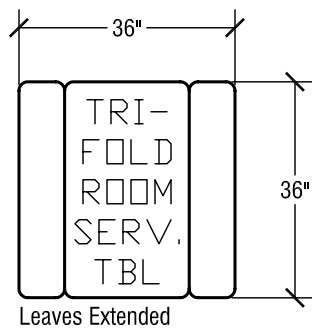

## SICO Single Tier Junior Catering Table

Top Height: 30"

Folded Height: 45" h

Table Top Size: 29" x 72"

Leaves Extended  
Table Dimensions

Storage Configuration

## SICO Oval Tri-Fold Room Service Table

Top Height: 30 3/8"

Folded Height: 43 3/4" h

Table Top Size: 30" x 42"

Table Dimensions

## SICO Square Tri-Fold Room Service Table

Top Height: 30 3/8"

Folded Height: 43 3/4" h

Table Top Size: 36" x 36"

Table Dimensions

## SICO Oval Bi-Fold Room Service Table

Top Height: 30 3/8"

Folded Height: 43 3/4" h

Table Top Size: 30" x 42"

Table Dimensions

Storage Configuration