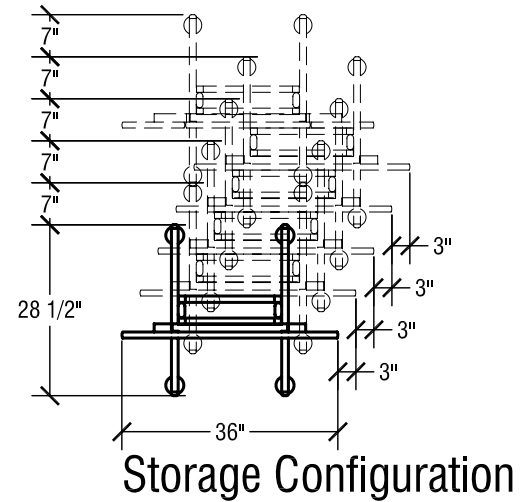

## SICO Oval Bi-Fold Room Service Table

Top Height: 30 3/8"

Folded Height: 43 3/4" h

Table Top Size: 30" x 42"

Table Dimensions

Storage Configuration

## SICO Square Bi-Fold Room Service Table

Top Height: 30 3/8"

Folded Height: 43 3/4" h

Table Top Size: 36" x 36"

Table Dimensions

## SICO Uni-Fold Room Service Table

Top Height: 30 3/8"

Folded Height: 37" h

Table Top Size: 28 1/2" x 36"

Table Dimensions

Storage Configuration