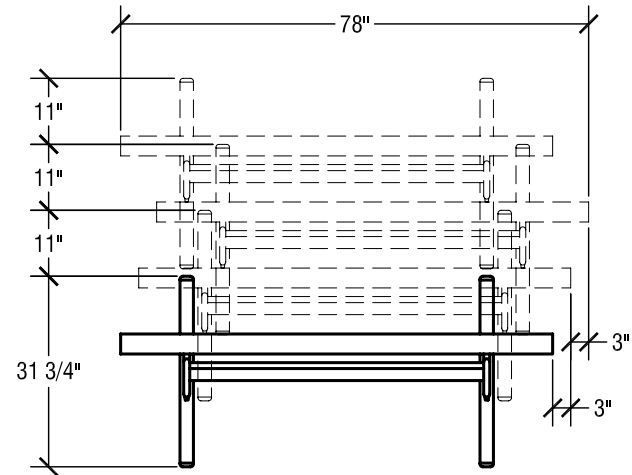

Table Dimensions

Storage Configuration

SICO Sophisticate Granite Catering Table

Top Height: 36"

Folded Height: 47" h

Table Top Size: 32" x 72"

Table Dimensions

Storage Configuration

SICO Sophisticate Laminate/Wood Catering Table

Top Height: 36"

Folded Height: 47" h

Table Top Size: 32" x 72"

Table Dimensions

Storage Configuration

SICO Two-Tier Catering Table

Top Height: 30"

Folded Height: 72" h

Table Top Size: 29" x 72"

Table Dimensions

Storage Configuration

SICO Two-Tier Junior Catering Table

Top Height: 30"

Folded Height: 61" h

Table Top Size: 29" x 72"

Table Dimensions

Storage Configuration

SICO Single-Tier Catering Table

Top Height: 30x"

Folded Height: 56" h

Table Top Size: 29" x 72"

Table Dimensions

Storage Configuration