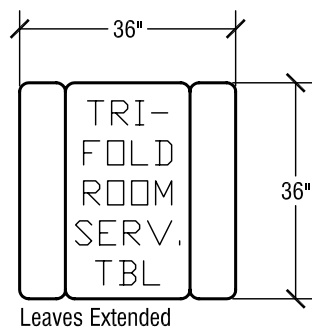

SICO Single Tier Junior Catering Table

Top Height: 30"

Folded Height: 45" h

Table Top Size: 29" x 72"

Leaves Extended
Table Dimensions

SICO Oval Tri-Fold Room Service Table

Top Height: 30 3/8"

Folded Height: 43 3/4" h

Table Top Size: 30" x 42"

Table Dimensions

SICO Square Tri-Fold Room Service Table

Top Height: 30 3/8"

Folded Height: 43 3/4" h

Table Top Size: 36" x 36"

Leaves Extended

Table Dimensions

Leaves Down

Storage Configuration

SICO Oval Bi-Fold Room Service Table

Top Height: 30 3/8"

Folded Height: 43 3/4" h

Table Top Size: 30" x 42"

Table Dimensions

SICO Uni-Fold Room Service Table

Top Height: 30 3/8"

Folded Height: 37" h

Table Top Size: 28 1/2" x 36"

Table Dimensions

Storage Configuration

SICO Rigid Frame Bi-Fold Room Service Table

Top Height: 29 3/8"

Folded Height: 29 3/8" h