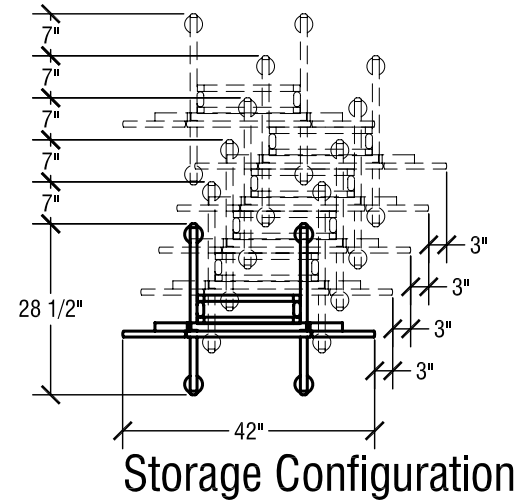

## SICO Square Tri-Fold Room Service Table

Top Height: 30 3/8"

Folded Height: 43 3/4" h

Table Top Size: 36" x 36"

Table Dimensions

## SICO Oval Bi-Fold Room Service Table

Top Height: 30 3/8"

Folded Height: 43 3/4" h

Table Top Size: 30" x 42"

Table Dimensions

Storage Configuration