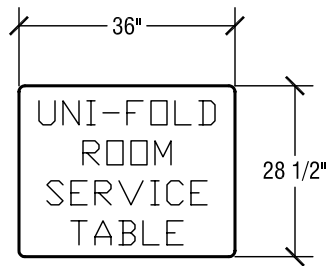

## SICO Oval Bi-Fold Room Service Table

Top Height: 30 3/8"

Folded Height: 43 3/4" h

Table Top Size: 30" x 42"

Table Dimensions

Storage Configuration

## SICO Square Bi-Fold Room Service Table

Top Height: 30 3/8"

Folded Height: 43 3/4" h

Table Top Size: 36" x 36"

Table Dimensions

## SICO Uni-Fold Room Service Table

Top Height: 30 3/8"

Folded Height: 37" h

Table Top Size: 28 1/2" x 36"

Table Dimensions

Storage Configuration

## SICO Rigid Frame Bi-Fold Room Service Table

Top Height: 29 3/8"

Folded Height: 29 3/8" h

Table Top Size: 36" x 38"