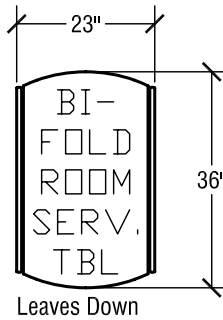

SICO Single Tier Junior Catering Table

Top Height: 30"

Folded Height: 45" h

Table Top Size: 29" x 72"

Leaves Extended
Table Dimensions

SICO Oval Tri-Fold Room Service Table

Top Height: 30 3/8"

Folded Height: 43 3/4" h

Table Top Size: 30" x 42"

Table Dimensions

SICO Square Tri-Fold Room Service Table

Top Height: 30 3/8"

Folded Height: 43 3/4" h

Table Top Size: 36" x 36"

Leaves Extended

Table Dimensions

Leaves Down

Storage Configuration

SICO Oval Bi-Fold Room Service Table

Top Height: 30 3/8"

Folded Height: 43 3/4" h

Table Top Size: 30" x 42"

Table Dimensions

SICO Uni-Fold Room Service Table

Top Height: 30 3/8"

Folded Height: 37" h

Table Top Size: 28 1/2" x 36"

Table Dimensions

Storage Configuration

SICO Rigid Frame Bi-Fold Room Service Table

Top Height: 29 3/8"

Folded Height: 29 3/8" h