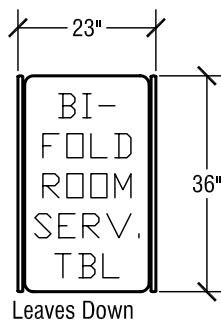

## SICO Square Tri-Fold Room Service Table

Top Height: 30 3/8"

Folded Height: 43 3/4" h

Table Top Size: 36" x 36"

Table Dimensions

## SICO Oval Bi-Fold Room Service Table

Top Height: 30 3/8"

Folded Height: 43 3/4" h

Table Top Size: 30" x 42"

Table Dimensions

Storage Configuration

## SICO Square Bi-Fold Room Service Table

Top Height: 30 3/8"

Folded Height: 43 3/4" h

Table Top Size: 36" x 36"

Table Dimensions

## SICO Uni-Fold Room Service Table

Top Height: 30 3/8"

Folded Height: 37" h

Table Top Size: 28 1/2" x 36"

Table Dimensions

Storage Configuration