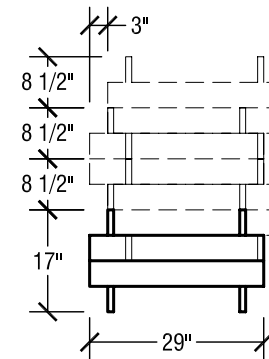

Folded Height: 72" h

Table Top Size: 29" x 72"

Table Dimensions

Storage Configuration

SICO Two-Tier Junior Catering Table

Top Height: 30"

Folded Height: 61" h

Table Top Size: 29" x 72"

Table Dimensions

Storage Configuration

SICO Single-Tier Catering Table

Top Height: 30x"

Folded Height: 56" h

Table Top Size: 29" x 72"

Table Dimensions

Storage Configuration

SICO Single Tier Junior Catering Table

Top Height: 30"

Folded Height: 45" h

Table Top Size: 29" x 72"

Leaves Extended
Table Dimensions

SICO Oval Tri-Fold Room Service Table

Top Height: 30 3/8"

Folded Height: 43 3/4" h

Table Top Size: 30" x 42"

Table Dimensions

SICO Square Tri-Fold Room Service Table

Top Height: 30 3/8"

Folded Height: 43 3/4" h

Table Top Size: 36" x 36"

Leaves Extended

Table Dimensions