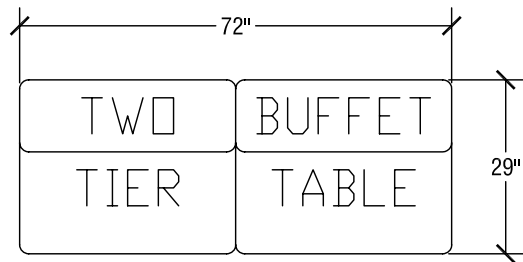

## SICO Sophisticate Granite Catering Table

Top Height: 36"

Folded Height: 47" h

Table Top Size: 32" x 72"

Table Dimensions

Storage Configuration

## SICO Sophisticate Laminate/Wood Catering Table

Top Height: 36"

Folded Height: 47" h

Table Top Size: 32" x 72"

Table Dimensions

Storage Configuration

## SICO Two-Tier Catering Table

Top Height: 30"

Folded Height: 72" h

Table Top Size: 29" x 72"

Table Dimensions

Storage Configuration

## SICO Two-Tier Junior Catering Table

Top Height: 30"

Folded Height: 61" h

Table Top Size: 29" x 72"

Table Dimensions

Storage Configuration