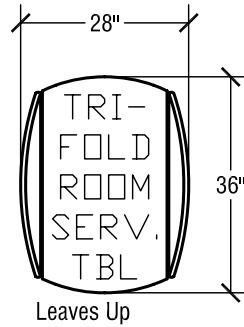

Table Dimensions

Storage Configuration

SICO Single-Tier Catering Table

Top Height: 30x"

Folded Height: 56" h

Table Top Size: 29" x 72"

Table Dimensions

Storage Configuration

SICO Single Tier Junior Catering Table

Top Height: 30"

Folded Height: 45" h

Table Top Size: 29" x 72"

Leaves Extended
Table Dimensions

SICO Oval Tri-Fold Room Service Table

Top Height: 30 3/8"

Folded Height: 43 3/4" h

Table Top Size: 30" x 42"

Table Dimensions

SICO Square Tri-Fold Room Service Table

Top Height: 30 3/8"

Folded Height: 43 3/4" h

Table Top Size: 36" x 36"

Leaves Extended

Table Dimensions

Leaves Down

Storage Configuration

SICO Oval Bi-Fold Room Service Table

Top Height: 30 3/8"

Folded Height: 43 3/4" h

Table Top Size: 30" x 42"

Table Dimensions

SICO Uni-Fold Room Service Table