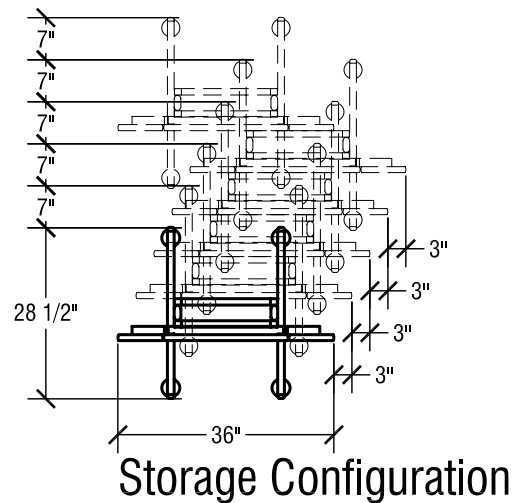

## SICO Oval Tri-Fold Room Service Table

Top Height: 30 3/8"

Folded Height: 43 3/4" h

Table Top Size: 30" x 42"

Table Dimensions

## SICO Square Tri-Fold Room Service Table

Top Height: 30 3/8"

Folded Height: 43 3/4" h

Table Top Size: 36" x 36"

Table Dimensions