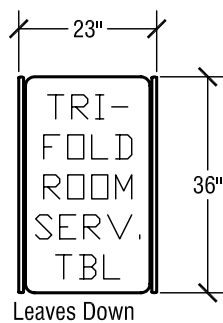

Table Dimensions

Storage Configuration

SICO Single-Tier Catering Table

Top Height: 30x"

Folded Height: 56" h

Table Top Size: 29" x 72"

Table Dimensions

Storage Configuration

Table Top Size: 30" x 42"

Table Dimensions

SICO Square Tri-Fold Room Service Table

Top Height: 30 3/8"

Folded Height: 43 3/4" h

Table Top Size: 36" x 36"

Leaves Extended

Table Dimensions

Leaves Down

Storage Configuration

SICO Oval Bi-Fold Room Service Table

Top Height: 30 3/8"

Folded Height: 43 3/4" h

Table Top Size: 30" x 42"

Table Dimensions

SICO Uni-Fold Room Service Table

Top Height: 30 3/8"

Folded Height: 37" h

Table Top Size: 28 1/2" x 36"

Table Dimensions

Storage Configuration

SICO Rigid Frame Bi-Fold Room Service Table

Top Height: 29 3/8"

Folded Height: 29 3/8" h