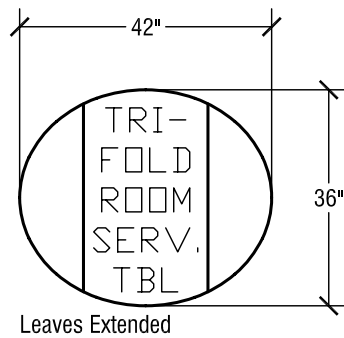

Folded Height: 72" h

Table Top Size: 29" x 72"

Table Dimensions

Storage Configuration

SICO Two-Tier Junior Catering Table

Top Height: 30"

Folded Height: 61" h

Table Top Size: 29" x 72"

Table Dimensions

Storage Configuration

SICO Single-Tier Catering Table

Top Height: 30x"

Folded Height: 56" h

Table Top Size: 29" x 72"

Table Dimensions

Storage Configuration

SICO Single Tier Junior Catering Table

Top Height: 30"

Folded Height: 45" h

Table Top Size: 29" x 72"

Leaves Extended
Table Dimensions

SICO Oval Tri-Fold Room Service Table

Top Height: 30 3/8"

Folded Height: 43 3/4" h

Table Top Size: 30" x 42"

Table Dimensions

SICO Square Tri-Fold Room Service Table

Top Height: 30 3/8"

Folded Height: 43 3/4" h

Table Top Size: 36" x 36"

Leaves Extended

Table Dimensions