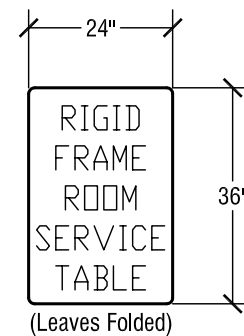

Table Top Size: 30" x 42"

Table Dimensions

SICO Square Tri-Fold Room Service Table

Top Height: 30 3/8"

Folded Height: 43 3/4" h

Table Top Size: 36" x 36"

Leaves Extended

Table Dimensions

Leaves Down

Storage Configuration

SICO Oval Bi-Fold Room Service Table

Top Height: 30 3/8"

Folded Height: 43 3/4" h

Table Top Size: 30" x 42"

Table Dimensions

SICO Uni-Fold Room Service Table

Top Height: 30 3/8"

Folded Height: 37" h

Table Top Size: 28 1/2" x 36"

Table Dimensions

Storage Configuration

SICO Rigid Frame Bi-Fold Room Service Table

Top Height: 29 3/8"

Folded Height: 29 3/8" h

Table Top Size: 36" x 38"