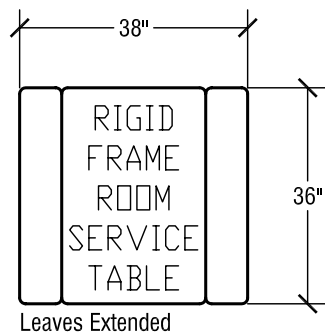

Table Top Size: 30" x 42"

Table Dimensions

SICO Square Tri-Fold Room Service Table

Top Height: 30 3/8"

Folded Height: 43 3/4" h

Table Top Size: 36" x 36"

Leaves Extended

Table Dimensions

Leaves Down

Storage Configuration

SICO Oval Bi-Fold Room Service Table

Top Height: 30 3/8"

Folded Height: 43 3/4" h

Table Top Size: 30" x 42"

Table Dimensions

SICO Uni-Fold Room Service Table

Top Height: 30 3/8"

Folded Height: 37" h

Table Top Size: 28 1/2" x 36"

Table Dimensions

Storage Configuration

SICO Rigid Frame Bi-Fold Room Service Table

Top Height: 29 3/8"

Folded Height: 29 3/8" h

Table Top Size: 36" x 38"