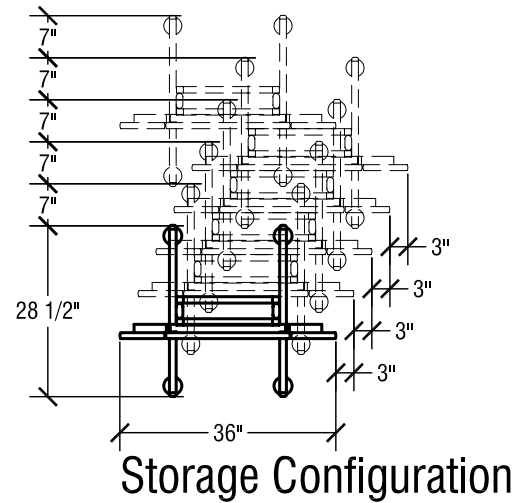

## SICO Oval Bi-Fold Room Service Table

Top Height: 30 3/8"

Folded Height: 43 3/4" h

Table Top Size: 30" x 42"

Table Dimensions

Storage Configuration

## SICO Square Bi-Fold Room Service Table

Top Height: 30 3/8"

Folded Height: 43 3/4" h

Table Top Size: 36" x 36"

Table Dimensions