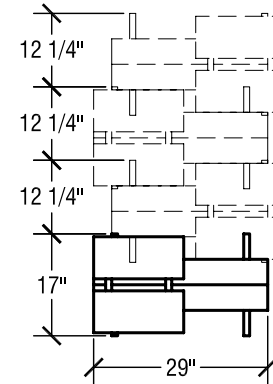

## SICO Sophisticate Laminate/Wood Catering Table

Top Height: 36"

Folded Height: 47" h

Table Top Size: 32" x 72"

Table Dimensions

Storage Configuration

## SICO Two-Tier Catering Table

Top Height: 30"

Folded Height: 72" h

Table Top Size: 29" x 72"

Table Dimensions

Storage Configuration

## SICO Two-Tier Junior Catering Table

Top Height: 30"

Folded Height: 61" h

Table Top Size: 29" x 72"

Table Dimensions

Storage Configuration

## SICO Single-Tier Catering Table

Top Height: 30x"

Folded Height: 56" h

Table Top Size: 29" x 72"

Table Dimensions

Storage Configuration