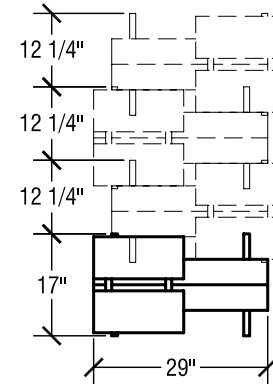

SICO Sophisticate Laminate/Wood Catering Table

Top Height: 36"

Folded Height: 47" h

Table Top Size: 32" x 72"

Table Dimensions

Storage Configuration

SICO Two-Tier Catering Table

Top Height: 30"

Folded Height: 72" h

Table Top Size: 29" x 72"

Table Dimensions

Storage Configuration

SICO Two-Tier Junior Catering Table

Top Height: 30"

Folded Height: 61" h

Table Top Size: 29" x 72"

Table Dimensions

Storage Configuration

SICO Single-Tier Catering Table

Top Height: 30x"

Folded Height: 56" h

Table Top Size: 29" x 72"

Table Dimensions

Storage Configuration

Table Top Size: 30" x 42"

Table Dimensions

SICO Square Tri-Fold Room Service Table

Top Height: 30 3/8"

Folded Height: 43 3/4" h

Table Top Size: 36" x 36"

Leaves Extended

Table Dimensions