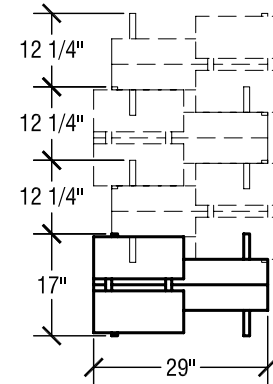

SICO Sophisticate Laminate/Wood Catering Table

Top Height: 36"

Folded Height: 47" h

Table Top Size: 32" x 72"

Table Dimensions

Storage Configuration

SICO Two-Tier Catering Table

Top Height: 30"

Folded Height: 72" h

Table Top Size: 29" x 72"

Table Dimensions

Storage Configuration

SICO Two-Tier Junior Catering Table

Top Height: 30"

Folded Height: 61" h

Table Top Size: 29" x 72"

Table Dimensions

Storage Configuration

SICO Single-Tier Catering Table

Top Height: 30x"

Folded Height: 56" h

Table Top Size: 29" x 72"

Table Dimensions

Storage Configuration

Table Top Size: 30" x 42"

Table Dimensions

SICO Square Tri-Fold Room Service Table

Top Height: 30 3/8"

Folded Height: 43 3/4" h

Table Top Size: 36" x 36"

Leaves Extended

Table Dimensions