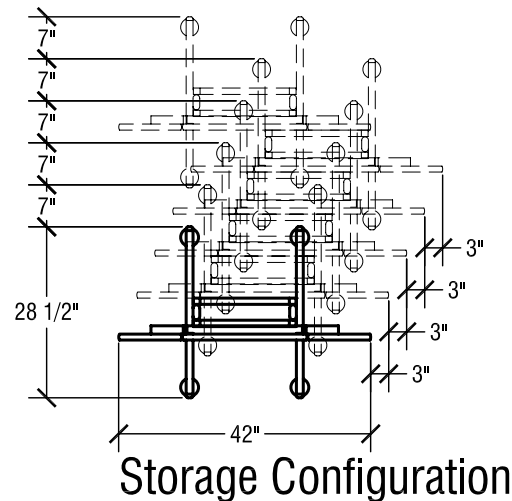

Table Top Size: 30" x 42"

Table Dimensions

SICO Square Tri-Fold Room Service Table

Top Height: 30 3/8"

Folded Height: 43 3/4" h

Table Top Size: 36" x 36"

Leaves Extended

Table Dimensions

Leaves Down

Storage Configuration

SICO Oval Bi-Fold Room Service Table

Top Height: 30 3/8"

Folded Height: 43 3/4" h

Table Top Size: 30" x 42"

Table Dimensions

SICO Uni-Fold Room Service Table

Top Height: 30 3/8"

Folded Height: 37" h

Table Top Size: 28 1/2" x 36"

Table Dimensions

Storage Configuration

SICO Rigid Frame Bi-Fold Room Service Table

Top Height: 29 3/8"

Folded Height: 29 3/8" h