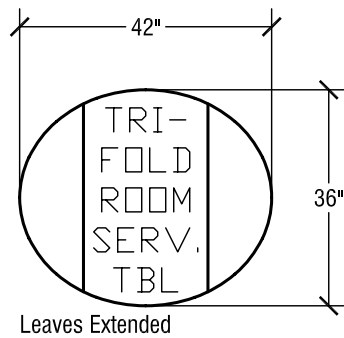

## SICO Two-Tier Junior Catering Table

Top Height: 30"

Folded Height: 61" h

Table Top Size: 29" x 72"

Table Dimensions

Storage Configuration

## SICO Single-Tier Catering Table

Top Height: 30x"

Folded Height: 56" h

Table Top Size: 29" x 72"

Table Dimensions

Storage Configuration

## SICO Single Tier Junior Catering Table

Top Height: 30"

Folded Height: 45" h

Table Top Size: 29" x 72"

Leaves Extended  
Table Dimensions

Storage Configuration

## SICO Oval Tri-Fold Room Service Table

Top Height: 30 3/8"

Folded Height: 43 3/4" h

Table Top Size: 30" x 42"

Table Dimensions