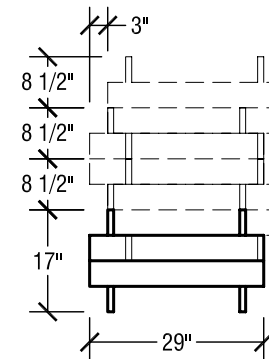

## SICO Two-Tier Junior Catering Table

Top Height: 30"

Folded Height: 61" h

Table Top Size: 29" x 72"

Table Dimensions

Storage Configuration

## SICO Single-Tier Catering Table

Top Height: 30x"

Folded Height: 56" h

Table Top Size: 29" x 72"

Table Dimensions

Storage Configuration

## SICO Single Tier Junior Catering Table

Top Height: 30"

Folded Height: 45" h

Table Top Size: 29" x 72"

Leaves Extended  
Table Dimensions

Storage Configuration

## SICO Oval Tri-Fold Room Service Table

Top Height: 30 3/8"

Folded Height: 43 3/4" h

Table Top Size: 30" x 42"

Table Dimensions