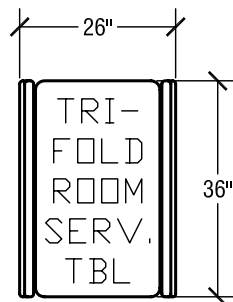

Table Dimensions

Storage Configuration

SICO Single-Tier Catering Table

Top Height: 30x"

Folded Height: 56" h

Table Top Size: 29" x 72"

Table Dimensions

Storage Configuration

Table Top Size: 30" x 42"

Table Dimensions

SICO Square Tri-Fold Room Service Table

Top Height: 30 3/8"

Folded Height: 43 3/4" h

Table Top Size: 36" x 36"

Leaves Extended

Table Dimensions

Leaves Down

Storage Configuration

SICO Oval Bi-Fold Room Service Table

Top Height: 30 3/8"

Folded Height: 43 3/4" h

Table Top Size: 30" x 42"

Table Dimensions

SICO Uni-Fold Room Service Table

Top Height: 30 3/8"

Folded Height: 37" h

Table Top Size: 28 1/2" x 36"

Table Dimensions

Storage Configuration

SICO Rigid Frame Bi-Fold Room Service Table

Top Height: 29 3/8"

Folded Height: 29 3/8" h