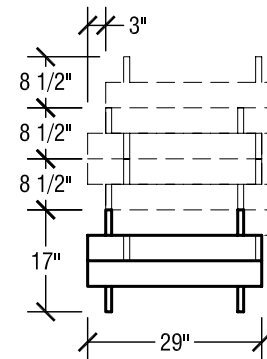

SICO Sophisticate Laminate/Wood Catering Table

Top Height: 36"

Folded Height: 47" h

Table Top Size: 32" x 72"

Table Dimensions

Storage Configuration

SICO Two-Tier Catering Table

Top Height: 30"

Folded Height: 72" h

Table Top Size: 29" x 72"

Table Dimensions

Storage Configuration

SICO Two-Tier Junior Catering Table

Top Height: 30"

Folded Height: 61" h

Table Top Size: 29" x 72"

Table Dimensions

Storage Configuration

SICO Single-Tier Catering Table

Top Height: 30x"

Folded Height: 56" h

Table Top Size: 29" x 72"

Table Dimensions

Storage Configuration

Table Top Size: 30" x 42"

Table Dimensions

SICO Square Tri-Fold Room Service Table

Top Height: 30 3/8"

Folded Height: 43 3/4" h

Table Top Size: 36" x 36"

Leaves Extended

Table Dimensions