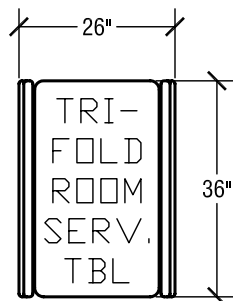

## SICO Single Tier Junior Catering Table

Top Height: 30"

Folded Height: 45" h

Table Top Size: 29" x 72"

Leaves Extended  
Table Dimensions

Storage Configuration

## SICO Oval Tri-Fold Room Service Table

Top Height: 30 3/8"

Folded Height: 43 3/4" h

Table Top Size: 30" x 42"

Table Dimensions

## SICO Square Tri-Fold Room Service Table

Top Height: 30 3/8"

Folded Height: 43 3/4" h

Table Top Size: 36" x 36"

Table Dimensions

## SICO Oval Bi-Fold Room Service Table

Top Height: 30 3/8"

Folded Height: 43 3/4" h

Table Top Size: 30" x 42"

Table Dimensions

Storage Configuration