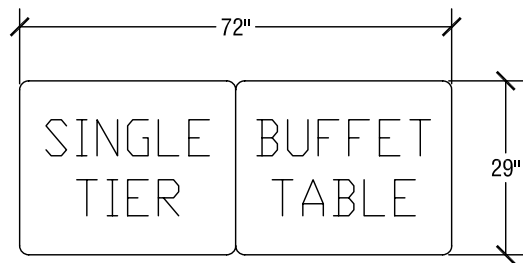

SICO Sophisticate Laminate/Wood Catering Table

Top Height: 36"

Folded Height: 47" h

Table Top Size: 32" x 72"

Table Dimensions

Storage Configuration

SICO Two-Tier Catering Table

Top Height: 30"

Folded Height: 72" h

Table Top Size: 29" x 72"

Table Dimensions

Storage Configuration

SICO Two-Tier Junior Catering Table

Top Height: 30"

Folded Height: 61" h

Table Top Size: 29" x 72"

Table Dimensions

Storage Configuration

SICO Single-Tier Catering Table

Top Height: 30x"

Folded Height: 56" h

Table Top Size: 29" x 72"

Table Dimensions

Storage Configuration

SICO Single Tier Junior Catering Table

Top Height: 30"

Folded Height: 45" h

Table Top Size: 29" x 72"

Leaves Extended
Table Dimensions

SICO Oval Tri-Fold Room Service Table

Top Height: 30 3/8"

Folded Height: 43 3/4" h