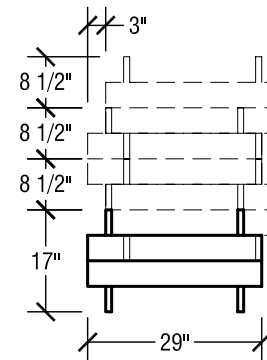

## SICO Two-Tier Catering Table

Top Height: 30"

Folded Height: 72" h

Table Top Size: 29" x 72"

Table Dimensions

Storage Configuration

## SICO Two-Tier Junior Catering Table

Top Height: 30"

Folded Height: 61" h

Table Top Size: 29" x 72"

Table Dimensions

Storage Configuration

## SICO Single-Tier Catering Table

Top Height: 30x"

Folded Height: 56" h

Table Top Size: 29" x 72"

Table Dimensions

Storage Configuration

## SICO Single Tier Junior Catering Table

Top Height: 30"

Folded Height: 45" h

Table Top Size: 29" x 72"

Leaves Extended  
Table Dimensions

Storage Configuration