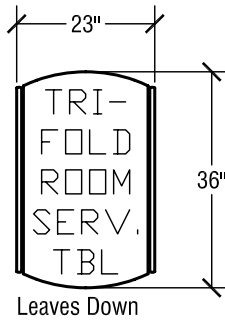

## SICO Single-Tier Catering Table

Top Height: 30x"

Folded Height: 56" h

Table Top Size: 29" x 72"

Table Dimensions

Storage Configuration

## SICO Single Tier Junior Catering Table

Top Height: 30"

Folded Height: 45" h

Table Top Size: 29" x 72"

Leaves Extended  
Table Dimensions

Storage Configuration

## SICO Oval Tri-Fold Room Service Table

Top Height: 30 3/8"

Folded Height: 43 3/4" h

Table Top Size: 30" x 42"

Table Dimensions

## SICO Square Tri-Fold Room Service Table

Top Height: 30 3/8"

Folded Height: 43 3/4" h

Table Top Size: 36" x 36"

Table Dimensions