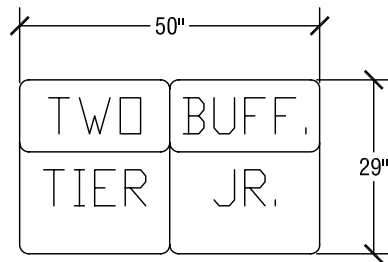

## SICO Sophisticate Laminate/Wood Catering Table

Top Height: 36"

Folded Height: 47" h

Table Top Size: 32" x 72"

Table Dimensions

Storage Configuration

## SICO Two-Tier Catering Table

Top Height: 30"

Folded Height: 72" h

Table Top Size: 29" x 72"

Table Dimensions

Storage Configuration

## SICO Two-Tier Junior Catering Table

Top Height: 30"

Folded Height: 61" h

Table Top Size: 29" x 72"

Table Dimensions

Storage Configuration

## SICO Single-Tier Catering Table

Top Height: 30x"

Folded Height: 56" h

Table Top Size: 29" x 72"

Table Dimensions

Storage Configuration