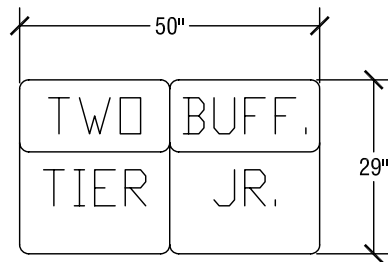

SICO Sophisticate Laminate/Wood Catering Table

Top Height: 36"

Folded Height: 47" h

Table Top Size: 32" x 72"

Table Dimensions

Storage Configuration

SICO Two-Tier Catering Table

Top Height: 30"

Folded Height: 72" h

Table Top Size: 29" x 72"

Table Dimensions

Storage Configuration

SICO Two-Tier Junior Catering Table

Top Height: 30"

Folded Height: 61" h

Table Top Size: 29" x 72"

Table Dimensions

Storage Configuration

SICO Single-Tier Catering Table

Top Height: 30x"

Folded Height: 56" h

Table Top Size: 29" x 72"

Table Dimensions

Storage Configuration

Table Top Size: 30" x 42"

Table Dimensions

SICO Square Tri-Fold Room Service Table

Top Height: 30 3/8"

Folded Height: 43 3/4" h

Table Top Size: 36" x 36"

Leaves Extended

Table Dimensions