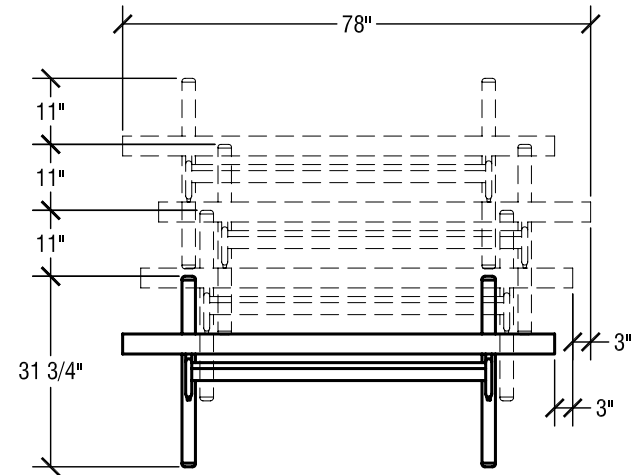

Table Dimensions

Storage Configuration

## SICO Sophisticate Granite Catering Table

Top Height: 36"

Folded Height: 47" h

Table Top Size: 32" x 72"

Table Dimensions

Storage Configuration

## SICO Sophisticate Laminate/Wood Catering Table

Top Height: 36"

Folded Height: 47" h

Table Top Size: 32" x 72"

Table Dimensions

Storage Configuration

## SICO Two-Tier Catering Table

Top Height: 30"

Folded Height: 72" h

Table Top Size: 29" x 72"

Table Dimensions

Storage Configuration