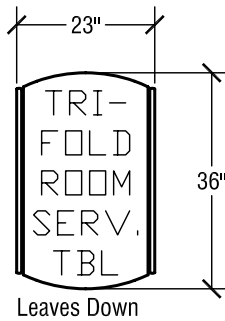

Table Dimensions

Storage Configuration

SICO Single-Tier Catering Table

Top Height: 30x"

Folded Height: 56" h

Table Top Size: 29" x 72"

Table Dimensions

Storage Configuration

SICO Single Tier Junior Catering Table

Top Height: 30"

Folded Height: 45" h

Table Top Size: 29" x 72"

Leaves Extended
Table Dimensions

SICO Oval Tri-Fold Room Service Table

Top Height: 30 3/8"

Folded Height: 43 3/4" h

Table Top Size: 30" x 42"

Table Dimensions

SICO Square Tri-Fold Room Service Table

Top Height: 30 3/8"

Folded Height: 43 3/4" h

Table Top Size: 36" x 36"

Leaves Extended

Table Dimensions

Leaves Down

Storage Configuration

SICO Oval Bi-Fold Room Service Table

Top Height: 30 3/8"

Folded Height: 43 3/4" h

Table Top Size: 30" x 42"

Table Dimensions

SICO Uni-Fold Room Service Table