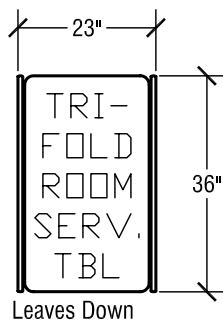

## SICO Single Tier Junior Catering Table

Top Height: 30"

Folded Height: 45" h

Table Top Size: 29" x 72"

Leaves Extended  
Table Dimensions

Storage Configuration

## SICO Oval Tri-Fold Room Service Table

Top Height: 30 3/8"

Folded Height: 43 3/4" h

Table Top Size: 30" x 42"

Table Dimensions

## SICO Square Tri-Fold Room Service Table

Top Height: 30 3/8"

Folded Height: 43 3/4" h

Table Top Size: 36" x 36"

Table Dimensions

## SICO Oval Bi-Fold Room Service Table

Top Height: 30 3/8"

Folded Height: 43 3/4" h

Table Top Size: 30" x 42"

Table Dimensions

Storage Configuration