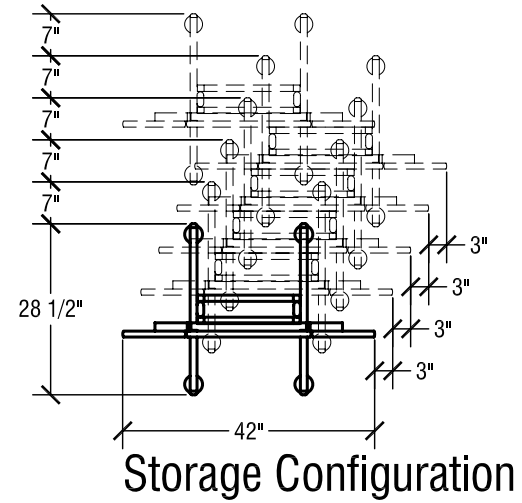

Table Top Size: 30" x 42"

Table Dimensions

SICO Square Tri-Fold Room Service Table

Top Height: 30 3/8"

Folded Height: 43 3/4" h

Table Top Size: 36" x 36"

Leaves Extended

Table Dimensions

Leaves Down

Storage Configuration

SICO Oval Bi-Fold Room Service Table

Top Height: 30 3/8"

Folded Height: 43 3/4" h

Table Top Size: 30" x 42"

Table Dimensions

SICO Uni-Fold Room Service Table

Top Height: 30 3/8"

Folded Height: 37" h

Table Top Size: 28 1/2" x 36"

Table Dimensions

Storage Configuration

SICO Rigid Frame Bi-Fold Room Service Table

Top Height: 29 3/8"

Folded Height: 29 3/8" h