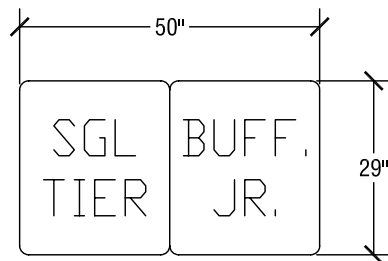

## SICO Two-Tier Junior Catering Table

Top Height: 30"

Folded Height: 61" h

Table Top Size: 29" x 72"

Table Dimensions

Storage Configuration

## SICO Single-Tier Catering Table

Top Height: 30x"

Folded Height: 56" h

Table Top Size: 29" x 72"

Table Dimensions

Storage Configuration

## SICO Single Tier Junior Catering Table

Top Height: 30"

Folded Height: 45" h

Table Top Size: 29" x 72"

Leaves Extended  
Table Dimensions

Storage Configuration

## SICO Oval Tri-Fold Room Service Table

Top Height: 30 3/8"

Folded Height: 43 3/4" h

Table Top Size: 30" x 42"

Table Dimensions