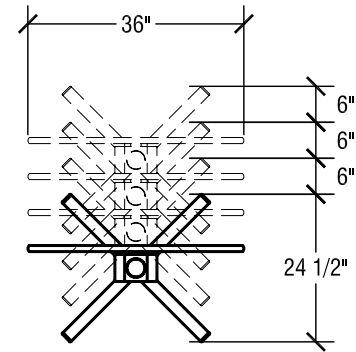

Table Dimensions

Storage Configuration

SICO Socializer All-A-Round Table

Top Height: 29" to 41" h

Folded Height: 47" to 59" h

Table Top Size: 36" Diameter

Table Dimensions

Storage Configuration

SICO Socializer Stand-A-Round Table

Top Height: 41" h

Folded Height: 59" h

Table Top Size: 36" Diameter

Table Dimensions

Storage Configuration

SICO Socializer Sit-A-Round Table

Top Height: 29"h

Folded Height: 45" h

Table Top Size: 36" Diameter