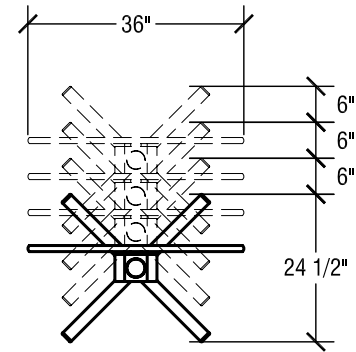

Table Dimensions

Storage Configuration

SICO Socializer All-A-Round Table

Top Height: 29" to 41" h

Folded Height: 47" to 59" h

Table Top Size: 36" Diameter

Table Dimensions

Storage Configuration

SICO Socializer Stand-A-Round Table

Top Height: 41" h

Folded Height: 59" h

Table Top Size: 36" Diameter

Table Dimensions

Storage Configuration

SICO Socializer Sit-A-Round Table

Top Height: 29"h

Folded Height: 45" h

Table Top Size: 36" Diameter