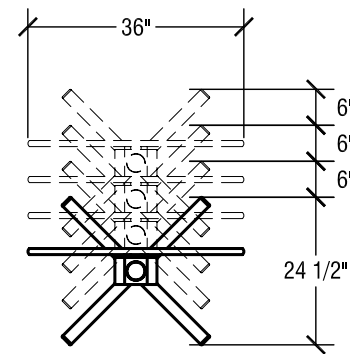

Table Dimensions

Storage Configuration

SICO Socializer All-A-Round Table

Top Height: 29" to 41" h

Folded Height: 47" to 59" h

Table Top Size: 36" Diameter

Table Dimensions

Storage Configuration

SICO Socializer Stand-A-Round Table

Top Height: 41" h

Folded Height: 59" h

Table Top Size: 36" Diameter

Table Dimensions

Storage Configuration

SICO Socializer Sit-A-Round Table

Top Height: 29"h

Folded Height: 45" h

Table Top Size: 36" Diameter