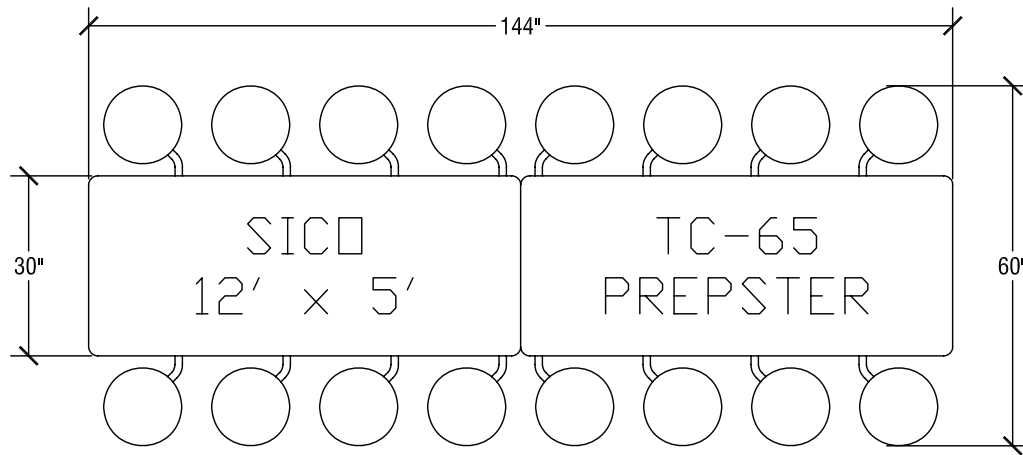

Table Dimensions

Storage Configuration

SICO TC-65 President Table

Top Height: 29" or 27"

Folded Height: 82" h or 80" h

Table Top Size: 30" x 144"

Table Dimensions

Storage Configuration

SICO TC-65 Prepster Table

Top Height: 28" or 26"

Folded Height: 81" h or 79" h

Table Top Size: 30" x 144"

Table Dimensions

Storage Configuration

SICO TC-65 Senior Table

Top Height: 29" or 27"

Folded Height: 72 1/2" h or 70 1/2" h

Table Top Size: 30" x 120"

Table Dimensions

Storage Configuration

SICO TC-65 Cadet Table

Top Height: 24"

Folded Height: 68 1/4" h

Table Top Size: 30" x 120"

Table Dimensions

Storage Configuration

SICO TC-65 Director Table

Top Height: 29" or 27"

Folded Height: 58" h or 56" h

Table Top Size: 30" x 96"

Table Dimensions

Storage Configuration