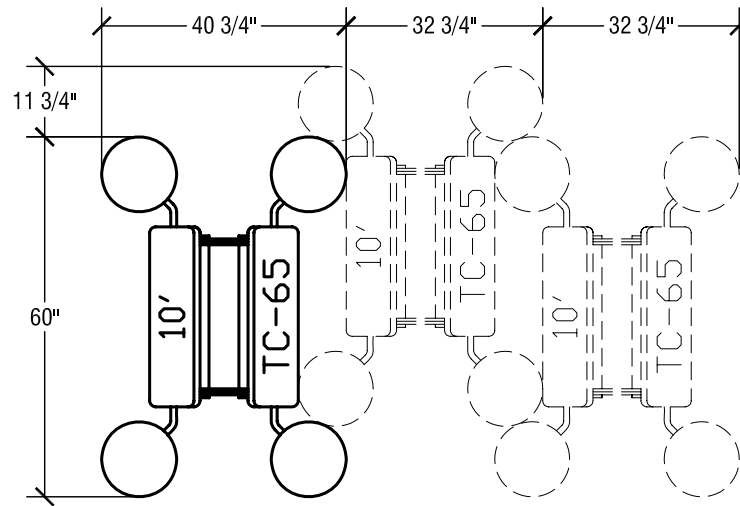

SICO TC-65 Prepster Table

Top Height: 28" or 26"

Folded Height: 81" h or 79" h

Table Top Size: 30" x 144"

Table Dimensions

Storage Configuration

SICO TC-65 Senior Table

Top Height: 29" or 27"

Folded Height: 72 1/2" h or 70 1/2" h

Table Top Size: 30" x 120"

Table Dimensions

Storage Configuration

SICO TC-65 Cadet Table

Top Height: 24"

Folded Height: 68 1/4" h

Table Top Size: 30" x 120"

Table Dimensions

Storage Configuration

SICO TC-65 Director Table

Top Height: 29" or 27"

Folded Height: 58" h or 56" h

Table Top Size: 30" x 96"

Table Dimensions

Storage Configuration

SICO TC-65 Associate Table

Top Height: 29" or 27"

Folded Height: (Does not fold)

Table Top Size: 30" x 48"

Table Dimensions

SICO TC-65 Communicator Table

Top Height: 29" or 27"

Folded Height: 76 3/8" h or 74 3/8" h