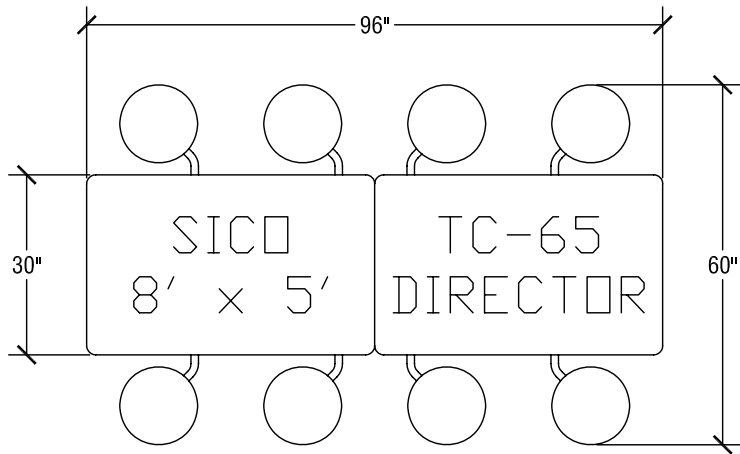

SICO TC-65 Prepster Table

Top Height: 28" or 26"

Folded Height: 81" h or 79" h

Table Top Size: 30" x 144"

Table Dimensions

Storage Configuration

SICO TC-65 Senior Table

Top Height: 29" or 27"

Folded Height: 72 1/2" h or 70 1/2" h

Table Top Size: 30" x 120"

Table Dimensions

Storage Configuration

SICO TC-65 Cadet Table

Top Height: 24"

Folded Height: 68 1/4" h

Table Top Size: 30" x 120"

Table Dimensions

Storage Configuration

SICO TC-65 Director Table

Top Height: 29" or 27"

Folded Height: 58" h or 56" h

Table Top Size: 30" x 96"

Table Dimensions

Storage Configuration

SICO TC-65 Associate Table

Top Height: 29" or 27"

Folded Height: (Does not fold)

Table Top Size: 30" x 48"

Table Dimensions

SICO TC-65 Communicator Table

Top Height: 29" or 27"

Folded Height: 76 3/8" h or 74 3/8" h