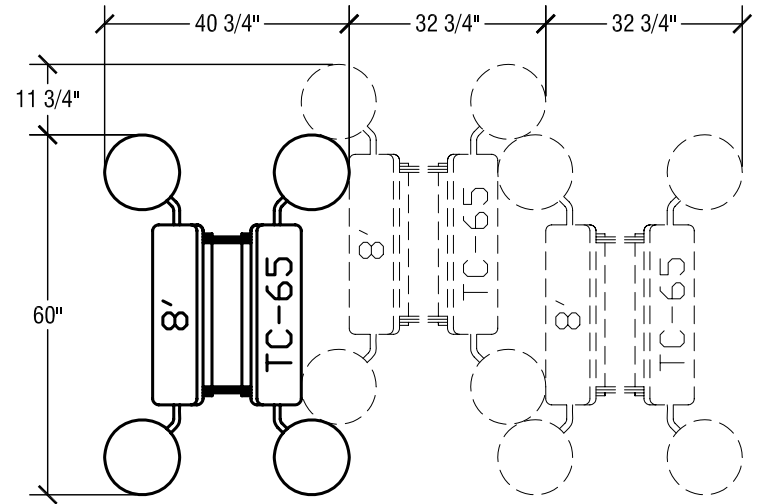

SICO TC-65 Prepster Table

Top Height: 28" or 26"

Folded Height: 81" h or 79" h

Table Top Size: 30" x 144"

Table Dimensions

Storage Configuration

SICO TC-65 Senior Table

Top Height: 29" or 27"

Folded Height: 72 1/2" h or 70 1/2" h

Table Top Size: 30" x 120"

Table Dimensions

Storage Configuration

SICO TC-65 Cadet Table

Top Height: 24"

Folded Height: 68 1/4" h

Table Top Size: 30" x 120"

Table Dimensions

Storage Configuration

SICO TC-65 Director Table

Top Height: 29" or 27"

Folded Height: 58" h or 56" h

Table Top Size: 30" x 96"

Table Dimensions

Storage Configuration

SICO TC-65 Associate Table

Top Height: 29" or 27"

Folded Height: (Does not fold)

Table Top Size: 30" x 48"

Table Dimensions

SICO TC-65 Communicator Table

Top Height: 29" or 27"

Folded Height: 76 3/8" h or 74 3/8" h