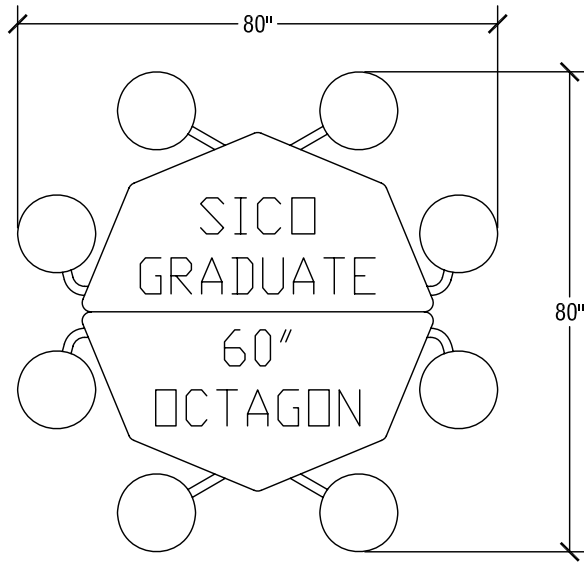

Table Dimensions

Storage Configuration

SICO TC-65 President Table

Top Height: 29" or 27"

Folded Height: 82" h or 80" h

Table Top Size: 30" x 144"

Table Dimensions

Storage Configuration

SICO TC-65 Associate Table

Top Height: 29" or 27"

Folded Height: (Does not fold)

Table Top Size: 30" x 48"

Table Dimensions

SICO TC-65 Communicator Table

Top Height: 29" or 27"

Folded Height: 76 3/8" h or 74 3/8" h

Table Top Size: 42" x 121"

Storage Configuration

Table Dimensions

SICO TC-65 Oval Graduate Table

Top Height: 29" or 27"

Folded Height: 52 3/4" h or 50 3/4" h

Table Top Size: 54" x 60" Oval

Storage Configuration

Table Dimensions

SICO TC-65 Octagon Graduate Table

Top Height: 29" or 27"

Folded Height: 52 3/4" h or 50 3/4" h

Table Top Size: 60" Octagon

Storage Configuration