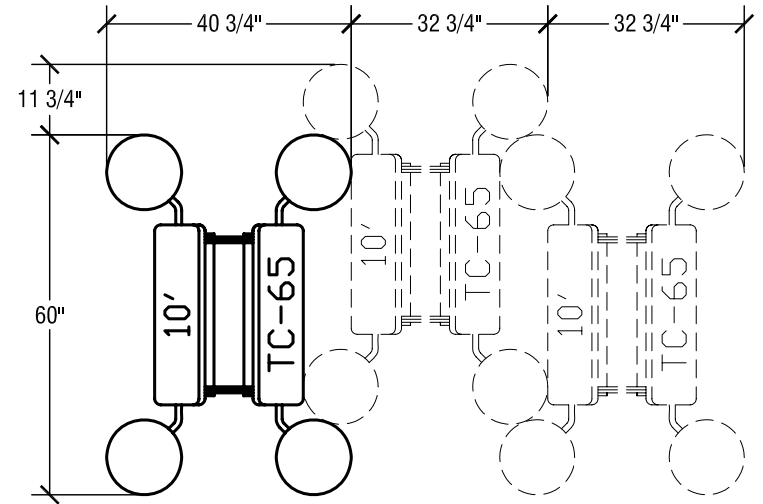

SICO TC-65 Prepster Table

Top Height: 28" or 26"

Folded Height: 81" h or 79" h

Table Top Size: 30" x 144"

Table Dimensions

Storage Configuration

SICO TC-65 Senior Table

Top Height: 29" or 27"

Folded Height: 72 1/2" h or 70 1/2" h

Table Top Size: 30" x 120"

Table Dimensions

Storage Configuration

SICO TC-65 Cadet Table

Top Height: 24"

Folded Height: 68 1/4" h

Table Top Size: 30" x 120"

Table Dimensions

Storage Configuration

SICO TC-65 Director Table

Top Height: 29" or 27"

Folded Height: 58" h or 56" h

Table Top Size: 30" x 96"

Table Dimensions

Storage Configuration

SICO TC-65 Associate Table

Top Height: 29" or 27"

Folded Height: (Does not fold)

Table Top Size: 30" x 48"

Table Dimensions

SICO TC-65 Communicator Table

Top Height: 29" or 27"

Folded Height: 76 3/8" h or 74 3/8" h