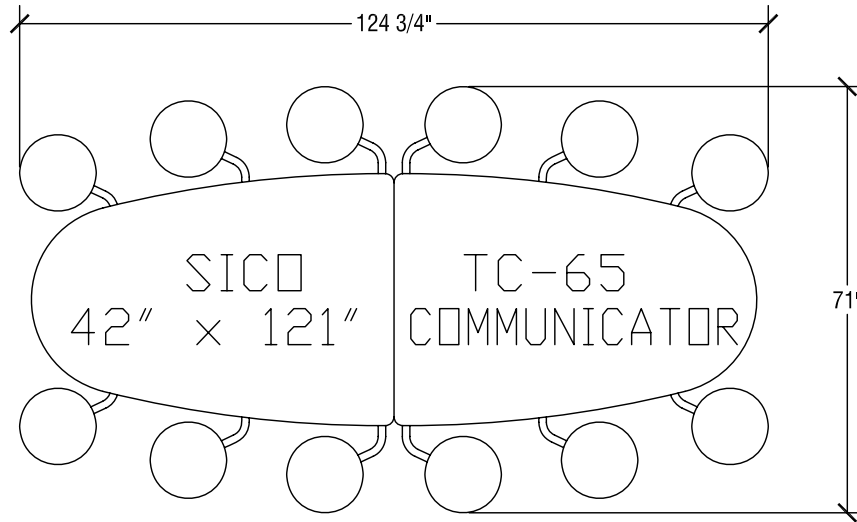

Table Dimensions

Storage Configuration

SICO TC-65 Director Table

Top Height: 29" or 27"

Folded Height: 58" h or 56" h

Table Top Size: 30" x 96"

Table Dimensions

Storage Configuration

SICO TC-65 Associate Table

Top Height: 29" or 27"

Folded Height: (Does not fold)

Table Top Size: 30" x 48"

Table Dimensions

SICO TC-65 Communicator Table

Top Height: 29" or 27"

Folded Height: 76 3/8" h or 74 3/8" h

Table Top Size: 42" x 121"

Storage Configuration

Table Dimensions

SICO TC-65 Oval Graduate Table

Top Height: 29" or 27"

Folded Height: 52 3/4" h or 50 3/4" h

Table Top Size: 54" x 60" Oval

Storage Configuration

Table Dimensions

SICO TC-65 Octagon Graduate Table

Top Height: 29" or 27"

Folded Height: 52 3/4" h or 50 3/4" h

Table Top Size: 60" Octagon

Storage Configuration