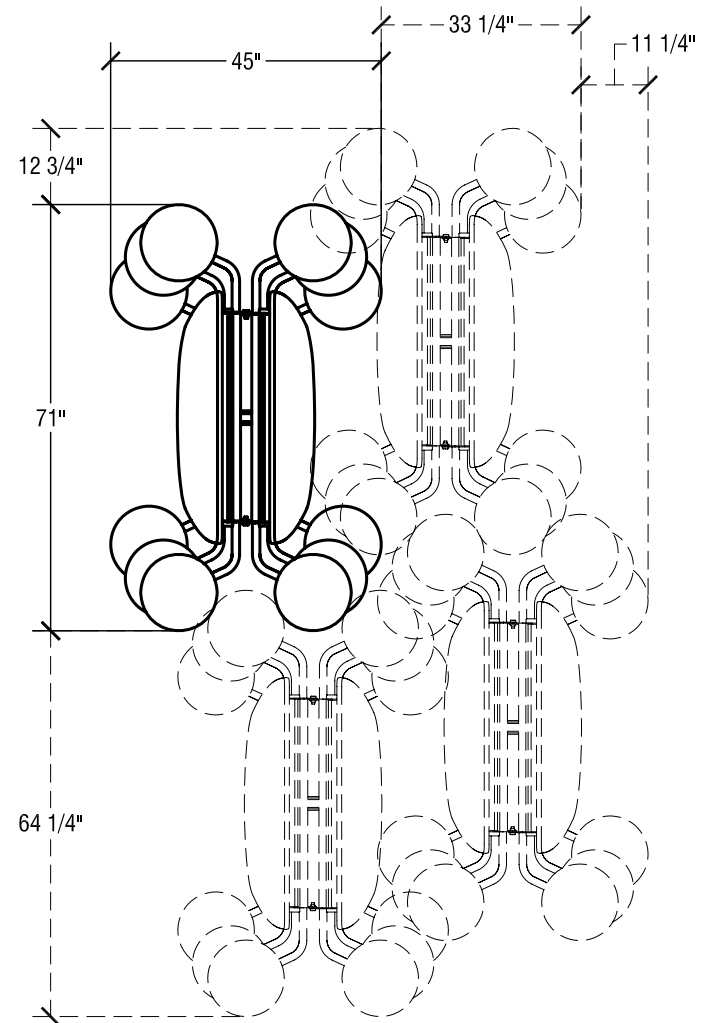

Table Dimensions

Storage Configuration

SICO TC-65 Director Table

Top Height: 29" or 27"

Folded Height: 58" h or 56" h

Table Top Size: 30" x 96"

Table Dimensions

Storage Configuration

SICO TC-65 Associate Table

Top Height: 29" or 27"

Folded Height: (Does not fold)

Table Top Size: 30" x 48"

Table Dimensions

SICO TC-65 Communicator Table

Top Height: 29" or 27"

Folded Height: 76 3/8" h or 74 3/8" h

Table Top Size: 42" x 121"

Storage Configuration

Table Dimensions

SICO TC-65 Oval Graduate Table

Top Height: 29" or 27"

Folded Height: 52 3/4" h or 50 3/4" h

Table Top Size: 54" x 60" Oval

Storage Configuration

Table Dimensions

SICO TC-65 Octagon Graduate Table

Top Height: 29" or 27"

Folded Height: 52 3/4" h or 50 3/4" h

Table Top Size: 60" Octagon

Storage Configuration