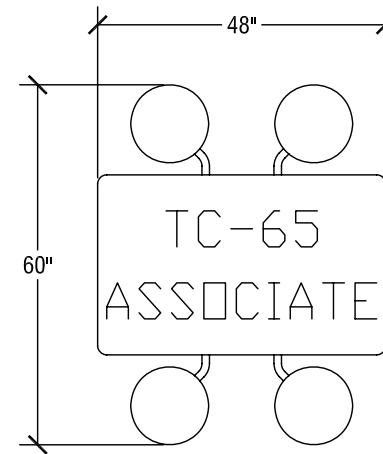

Folded Height: 72 1/2" h or 70 1/2" h

Table Top Size: 30" x 120"

Table Dimensions

Storage Configuration

SICO TC-65 Cadet Table

Top Height: 24"

Folded Height: 68 1/4" h

Table Top Size: 30" x 120"

Table Dimensions

Storage Configuration

SICO TC-65 Director Table

Top Height: 29" or 27"

Folded Height: 58" h or 56" h

Table Top Size: 30" x 96"

Table Dimensions

Storage Configuration

SICO TC-65 Associate Table

Top Height: 29" or 27"

Folded Height: (Does not fold)

Table Top Size: 30" x 48"

Table Dimensions

SICO TC-65 Communicator Table

Top Height: 29" or 27"

Folded Height: 76 3/8" h or 74 3/8" h

Table Top Size: 42" x 121"

Storage Configuration

Table Dimensions

SICO TC-65 Oval Graduate Table

Top Height: 29" or 27"

Folded Height: 52 3/4" h or 50 3/4" h

Table Top Size: 54" x 60" Oval

Storage Configuration