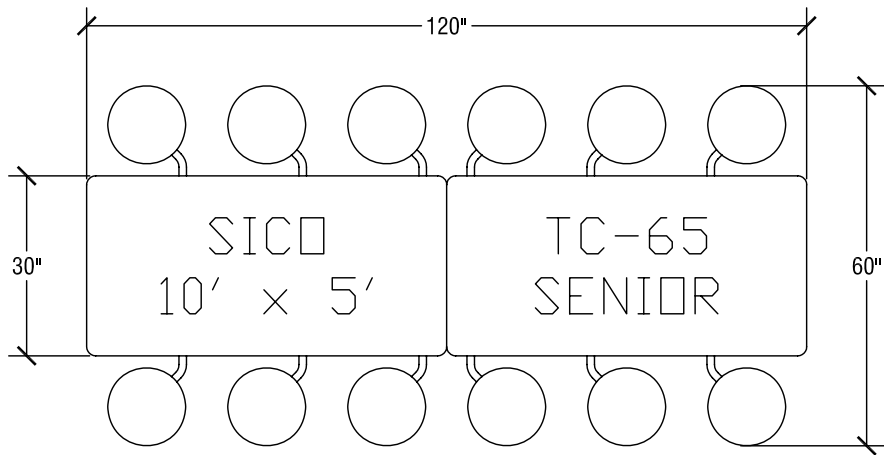

Table Dimensions

Storage Configuration

SICO TC-65 President Table

Top Height: 29" or 27"

Folded Height: 82" h or 80" h

Table Top Size: 30" x 144"

Table Dimensions

Storage Configuration

SICO TC-65 Prepster Table

Top Height: 28" or 26"

Folded Height: 81" h or 79" h

Table Top Size: 30" x 144"

Table Dimensions

Storage Configuration

SICO TC-65 Senior Table

Top Height: 29" or 27"

Folded Height: 72 1/2" h or 70 1/2" h

Table Top Size: 30" x 120"

Table Dimensions

Storage Configuration

SICO TC-65 Cadet Table

Top Height: 24"

Folded Height: 68 1/4" h

Table Top Size: 30" x 120"

Table Dimensions

Storage Configuration

SICO TC-65 Director Table

Top Height: 29" or 27"

Folded Height: 58" h or 56" h

Table Top Size: 30" x 96"

Table Dimensions

Storage Configuration