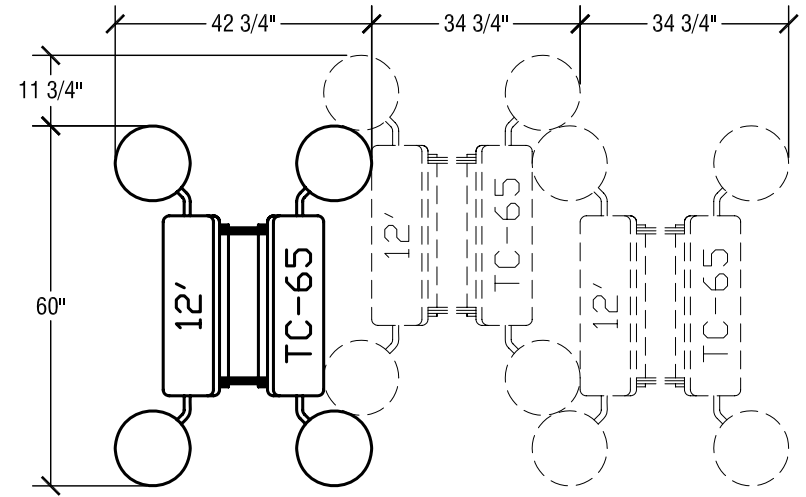

Table Dimensions

Storage Configuration

SICO TC-65 President Table

Top Height: 29" or 27"

Folded Height: 82" h or 80" h

Table Top Size: 30" x 144"

Table Dimensions

Storage Configuration

SICO TC-65 Prepster Table

Top Height: 28" or 26"

Folded Height: 81" h or 79" h

Table Top Size: 30" x 144"

Table Dimensions

Storage Configuration

SICO TC-65 Senior Table

Top Height: 29" or 27"

Folded Height: 72 1/2" h or 70 1/2" h

Table Top Size: 30" x 120"

Table Dimensions

Storage Configuration

SICO TC-65 Cadet Table

Top Height: 24"

Folded Height: 68 1/4" h

Table Top Size: 30" x 120"

Table Dimensions

Storage Configuration

SICO TC-65 Director Table

Top Height: 29" or 27"

Folded Height: 58" h or 56" h

Table Top Size: 30" x 96"

Table Dimensions

Storage Configuration