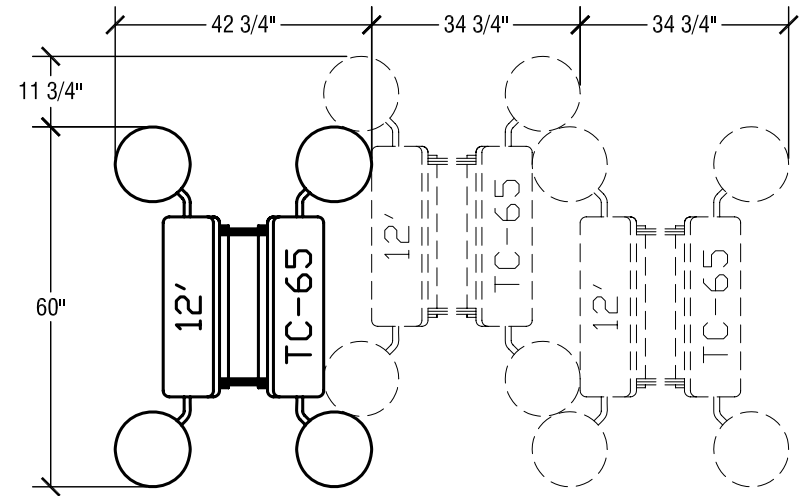

Table Dimensions

Storage Configuration

SICO TC-65 President Table

Top Height: 29" or 27"

Folded Height: 82" h or 80" h

Table Top Size: 30" x 144"

Table Dimensions

Storage Configuration

SICO TC-65 Prepster Table

Top Height: 28" or 26"

Folded Height: 81" h or 79" h

Table Top Size: 30" x 144"

Table Dimensions

Storage Configuration

SICO TC-65 Senior Table

Top Height: 29" or 27"

Folded Height: 72 1/2" h or 70 1/2" h

Table Top Size: 30" x 120"

Table Dimensions

Storage Configuration

SICO TC-65 Cadet Table

Top Height: 24"

Folded Height: 68 1/4" h

Table Top Size: 30" x 120"

Table Dimensions

Storage Configuration

SICO TC-65 Director Table

Top Height: 29" or 27"

Folded Height: 58" h or 56" h

Table Top Size: 30" x 96"

Table Dimensions

Storage Configuration