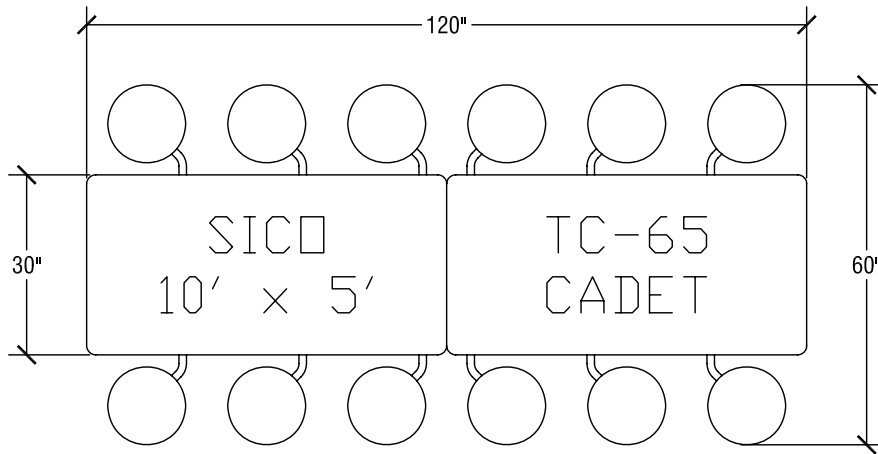

SICO TC-65 Prepster Table

Top Height: 28" or 26"

Folded Height: 81" h or 79" h

Table Top Size: 30" x 144"

Table Dimensions

Storage Configuration

SICO TC-65 Senior Table

Top Height: 29" or 27"

Folded Height: 72 1/2" h or 70 1/2" h

Table Top Size: 30" x 120"

Table Dimensions

Storage Configuration

SICO TC-65 Cadet Table

Top Height: 24"

Folded Height: 68 1/4" h

Table Top Size: 30" x 120"

Table Dimensions

Storage Configuration

SICO TC-65 Director Table

Top Height: 29" or 27"

Folded Height: 58" h or 56" h

Table Top Size: 30" x 96"

Table Dimensions

Storage Configuration

SICO TC-65 Associate Table

Top Height: 29" or 27"

Folded Height: (Does not fold)

Table Top Size: 30" x 48"

Table Dimensions

SICO TC-65 Communicator Table

Top Height: 29" or 27"

Folded Height: 76 3/8" h or 74 3/8" h