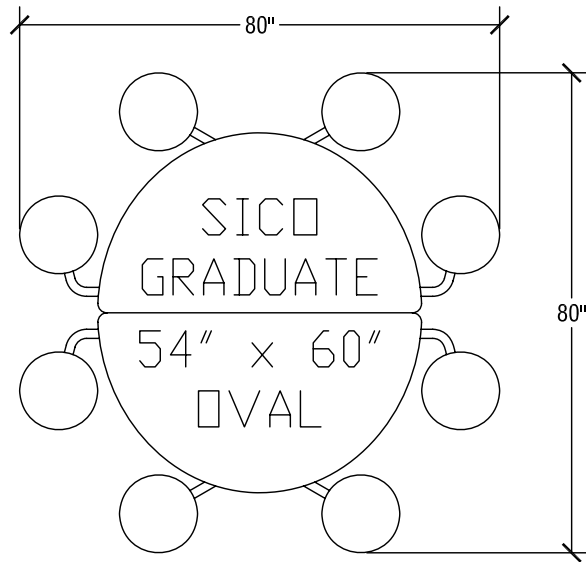

Table Dimensions

Storage Configuration

SICO TC-65 Director Table

Top Height: 29" or 27"

Folded Height: 58" h or 56" h

Table Top Size: 30" x 96"

Table Dimensions

Storage Configuration

SICO TC-65 Associate Table

Top Height: 29" or 27"

Folded Height: (Does not fold)

Table Top Size: 30" x 48"

Table Dimensions

SICO TC-65 Communicator Table

Top Height: 29" or 27"

Folded Height: 76 3/8" h or 74 3/8" h

Table Top Size: 42" x 121"

Storage Configuration

Table Dimensions

SICO TC-65 Oval Graduate Table

Top Height: 29" or 27"

Folded Height: 52 3/4" h or 50 3/4" h

Table Top Size: 54" x 60" Oval

Storage Configuration

Table Dimensions

SICO TC-65 Octagon Graduate Table

Top Height: 29" or 27"

Folded Height: 52 3/4" h or 50 3/4" h

Table Top Size: 60" Octagon

Storage Configuration