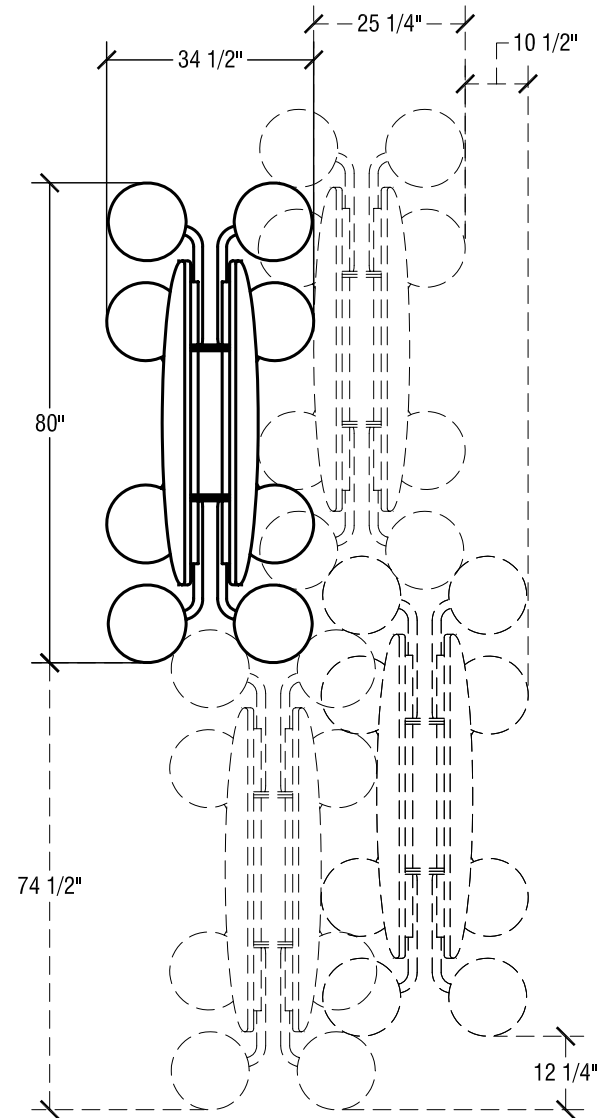

Table Dimensions

Storage Configuration

SICO TC-65 Director Table

Top Height: 29" or 27"

Folded Height: 58" h or 56" h

Table Top Size: 30" x 96"

Table Dimensions

Storage Configuration

SICO TC-65 Associate Table

Top Height: 29" or 27"

Folded Height: (Does not fold)

Table Top Size: 30" x 48"

Table Dimensions

SICO TC-65 Communicator Table

Top Height: 29" or 27"

Folded Height: 76 3/8" h or 74 3/8" h

Table Top Size: 42" x 121"

Storage Configuration

Table Dimensions

SICO TC-65 Oval Graduate Table

Top Height: 29" or 27"

Folded Height: 52 3/4" h or 50 3/4" h

Table Top Size: 54" x 60" Oval

Storage Configuration

Table Dimensions

SICO TC-65 Octagon Graduate Table

Top Height: 29" or 27"

Folded Height: 52 3/4" h or 50 3/4" h

Table Top Size: 60" Octagon

Storage Configuration