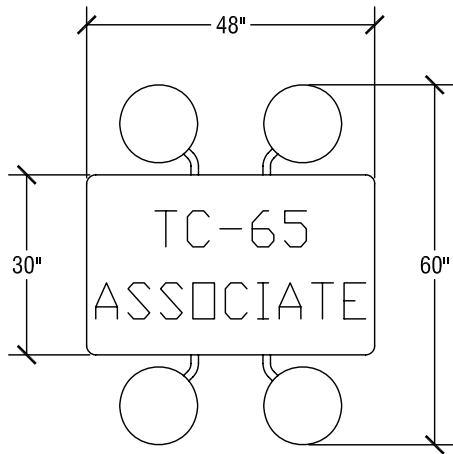

Folded Height: 72 1/2" h or 70 1/2" h

Table Top Size: 30" x 120"

Table Dimensions

Storage Configuration

SICO TC-65 Cadet Table

Top Height: 24"

Folded Height: 68 1/4" h

Table Top Size: 30" x 120"

Table Dimensions

Storage Configuration

SICO TC-65 Director Table

Top Height: 29" or 27"

Folded Height: 58" h or 56" h

Table Top Size: 30" x 96"

Table Dimensions

Storage Configuration

SICO TC-65 Associate Table

Top Height: 29" or 27"

Folded Height: (Does not fold)

Table Top Size: 30" x 48"

Table Dimensions

SICO TC-65 Communicator Table

Top Height: 29" or 27"

Folded Height: 76 3/8" h or 74 3/8" h

Table Top Size: 42" x 121"

Storage Configuration

Table Dimensions

SICO TC-65 Oval Graduate Table

Top Height: 29" or 27"

Folded Height: 52 3/4" h or 50 3/4" h

Table Top Size: 54" x 60" Oval

Storage Configuration