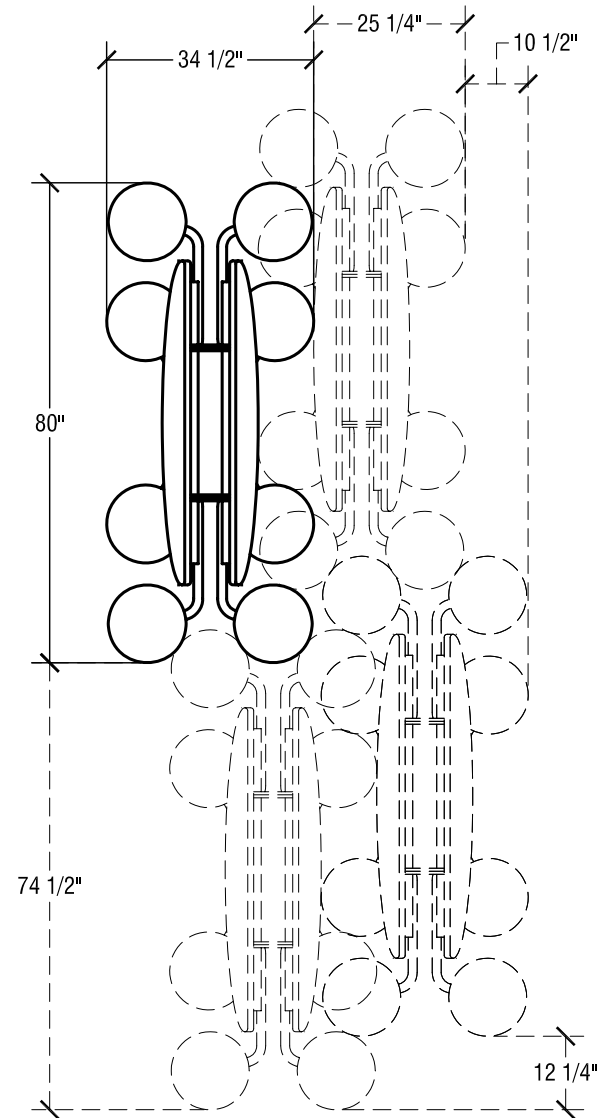

Table Dimensions

Storage Configuration

SICO TC-65 Director Table

Top Height: 29" or 27"

Folded Height: 58" h or 56" h

Table Top Size: 30" x 96"

Table Dimensions

Storage Configuration

SICO TC-65 Associate Table

Top Height: 29" or 27"

Folded Height: (Does not fold)

Table Top Size: 30" x 48"

Table Dimensions

SICO TC-65 Communicator Table

Top Height: 29" or 27"

Folded Height: 76 3/8" h or 74 3/8" h

Table Top Size: 42" x 121"

Storage Configuration

Table Dimensions

SICO TC-65 Oval Graduate Table

Top Height: 29" or 27"

Folded Height: 52 3/4" h or 50 3/4" h

Table Top Size: 54" x 60" Oval

Storage Configuration

Table Dimensions

SICO TC-65 Octagon Graduate Table

Top Height: 29" or 27"

Folded Height: 52 3/4" h or 50 3/4" h

Table Top Size: 60" Octagon

Storage Configuration