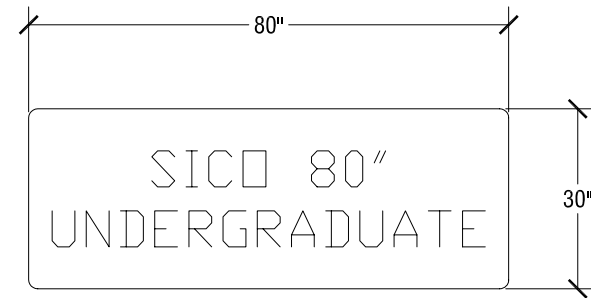

Table Dimensions

Storage Configuration

## SICO 92" Undergraduate Table w/ Stools

Top Height: 29" h or 27" h

Folded Height: Same as "Top Height"

Table Top Size: 30" x 92"

Table Dimensions

Storage Configuration

## SICO 80" Undergraduate Table w/ Stools

Top Height: 29" h or 27" h

Folded Height: Same as "Top Height"

Table Top Size: 30" x 80"

Table Dimensions

Storage Configuration

## SICO 60" Undergraduate Table w/ Stools

Top Height: 24" h

Folded Height: Same as "Top Height"

Table Top Size: 26" x 60"

Table Dimensions

Storage Configuration