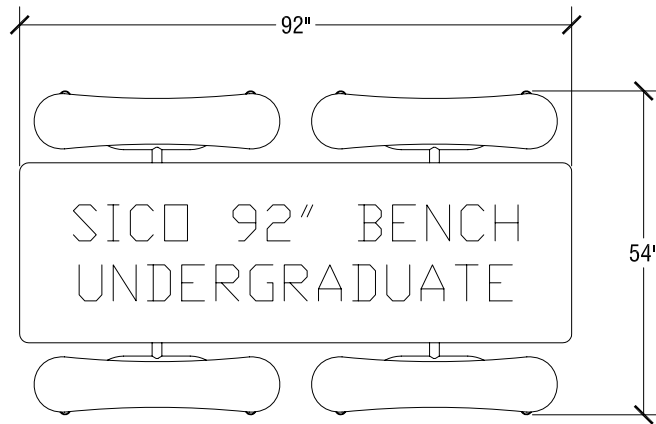

## SICO 80" Undergraduate Table w/ Stools

Top Height: 29" h or 27" h

Folded Height: Same as "Top Height"

Table Top Size: 30" x 80"

Table Dimensions

Storage Configuration

## SICO 60" Undergraduate Table w/ Stools

Top Height: 24" h

Folded Height: Same as "Top Height"

Table Top Size: 26" x 60"

Table Dimensions

Storage Configuration

## SICO 92" Undergraduate Table w/ Benches

Top Height: 29" h or 27" h

Folded Height: Same as "Top Height"

Table Top Size: 30" x 92"

Table Dimensions

Storage Configuration

## SICO 80" Undergraduate Table w/ Benches

Top Height: 29" h or 27" h

Folded Height: Same as "Top Height"

Table Top Size: 30" x 80"

Table Dimensions

Storage Configuration