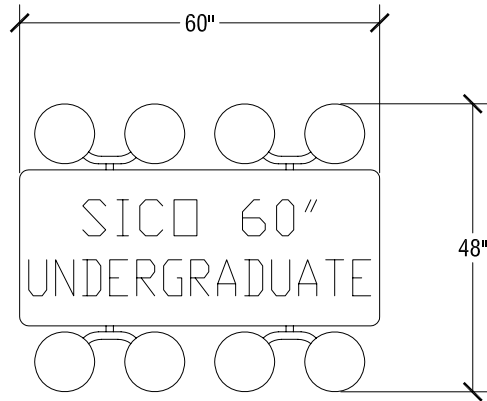

## SICO 92" Undergraduate Table w/ Stools

Top Height: 29" h or 27" h

Folded Height: Same as "Top Height"

Table Top Size: 30" x 92"

Table Dimensions

Storage Configuration

## SICO 80" Undergraduate Table w/ Stools

Top Height: 29" h or 27" h

Folded Height: Same as "Top Height"

Table Top Size: 30" x 80"

Table Dimensions

Storage Configuration

## SICO 60" Undergraduate Table w/ Stools

Top Height: 24" h

Folded Height: Same as "Top Height"

Table Top Size: 26" x 60"

Table Dimensions

Storage Configuration

## SICO 92" Undergraduate Table w/ Benches

Top Height: 29" h or 27" h

Folded Height: Same as "Top Height"

Table Top Size: 30" x 92"

Table Dimensions

Storage Configuration