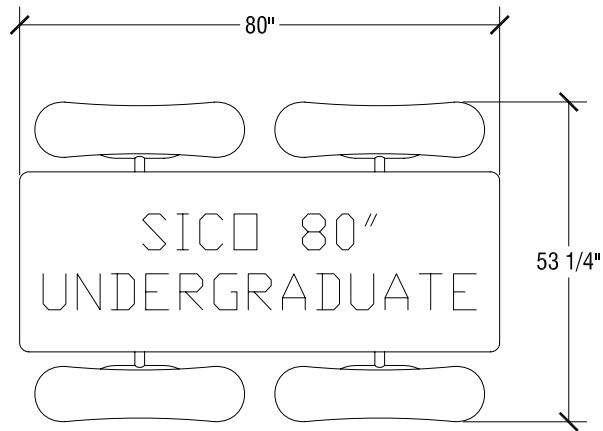

## SICO 80" Undergraduate Table w/ Stools

Top Height: 29" h or 27" h

Folded Height: Same as "Top Height"

Table Top Size: 30" x 80"

Table Dimensions

Storage Configuration

## SICO 60" Undergraduate Table w/ Stools

Top Height: 24" h

Folded Height: Same as "Top Height"

Table Top Size: 26" x 60"

Table Dimensions

Storage Configuration

## SICO 92" Undergraduate Table w/ Benches

Top Height: 29" h or 27" h

Folded Height: Same as "Top Height"

Table Top Size: 30" x 92"

Table Dimensions

Storage Configuration

## SICO 80" Undergraduate Table w/ Benches

Top Height: 29" h or 27" h

Folded Height: Same as "Top Height"

Table Top Size: 30" x 80"

Table Dimensions

Storage Configuration