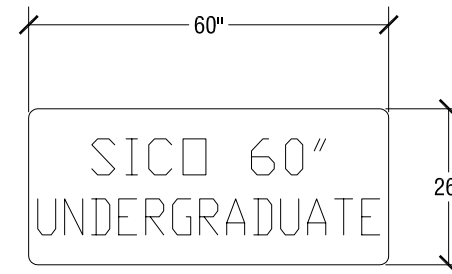

## SICO 92" Undergraduate Table w/ Stools

Top Height: 29" h or 27" h

Folded Height: Same as "Top Height"

Table Top Size: 30" x 92"

Table Dimensions

Storage Configuration

## SICO 80" Undergraduate Table w/ Stools

Top Height: 29" h or 27" h

Folded Height: Same as "Top Height"

Table Top Size: 30" x 80"

Table Dimensions

Storage Configuration

## SICO 60" Undergraduate Table w/ Stools

Top Height: 24" h

Folded Height: Same as "Top Height"

Table Top Size: 26" x 60"

Table Dimensions

Storage Configuration

## SICO 92" Undergraduate Table w/ Benches

Top Height: 29" h or 27" h

Folded Height: Same as "Top Height"

Table Top Size: 30" x 92"

Table Dimensions

Storage Configuration