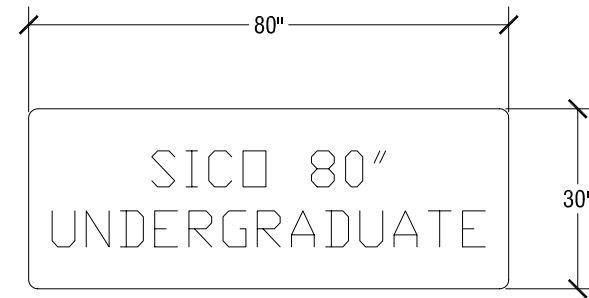

## SICO 80" Undergraduate Table w/ Stools

Top Height: 29" h or 27" h

Folded Height: Same as "Top Height"

Table Top Size: 30" x 80"

Table Dimensions

Storage Configuration

## SICO 60" Undergraduate Table w/ Stools

Top Height: 24" h

Folded Height: Same as "Top Height"

Table Top Size: 26" x 60"

Table Dimensions

Storage Configuration

## SICO 92" Undergraduate Table w/ Benches

Top Height: 29" h or 27" h

Folded Height: Same as "Top Height"

Table Top Size: 30" x 92"

Table Dimensions

Storage Configuration

## SICO 80" Undergraduate Table w/ Benches

Top Height: 29" h or 27" h

Folded Height: Same as "Top Height"

Table Top Size: 30" x 80"

Table Dimensions

Storage Configuration