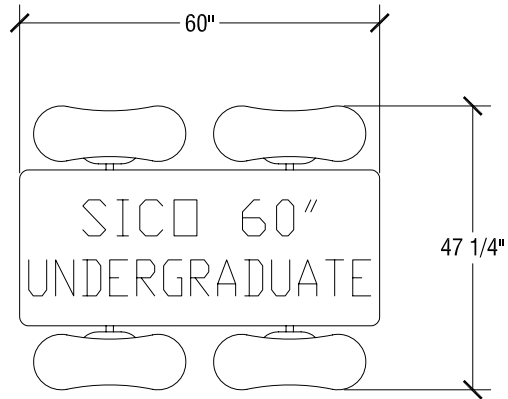

## SICO 60" Undergraduate Table w/ Stools

Top Height: 24" h

Folded Height: Same as "Top Height"

Table Top Size: 26" x 60"

Table Dimensions

Storage Configuration

## SICO 92" Undergraduate Table w/ Benches

Top Height: 29" h or 27" h

Folded Height: Same as "Top Height"

Table Top Size: 30" x 92"

Table Dimensions

Storage Configuration

## SICO 80" Undergraduate Table w/ Benches

Top Height: 29" h or 27" h

Folded Height: Same as "Top Height"

Table Top Size: 30" x 80"

Table Dimensions

Storage Configuration

## SICO 60" Undergraduate Table w/ Benches

Top Height: 24" h

Folded Height: Same as "Top Height"

Table Top Size: 26" x 60"