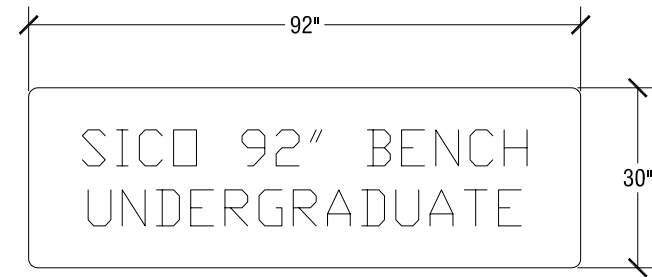

## SICO 80" Undergraduate Table w/ Stools

Top Height: 29" h or 27" h

Folded Height: Same as "Top Height"

Table Top Size: 30" x 80"

Table Dimensions

Storage Configuration

## SICO 60" Undergraduate Table w/ Stools

Top Height: 24" h

Folded Height: Same as "Top Height"

Table Top Size: 26" x 60"

Table Dimensions

Storage Configuration

## SICO 92" Undergraduate Table w/ Benches

Top Height: 29" h or 27" h

Folded Height: Same as "Top Height"

Table Top Size: 30" x 92"

Table Dimensions

Storage Configuration

## SICO 80" Undergraduate Table w/ Benches

Top Height: 29" h or 27" h

Folded Height: Same as "Top Height"

Table Top Size: 30" x 80"

Table Dimensions

Storage Configuration