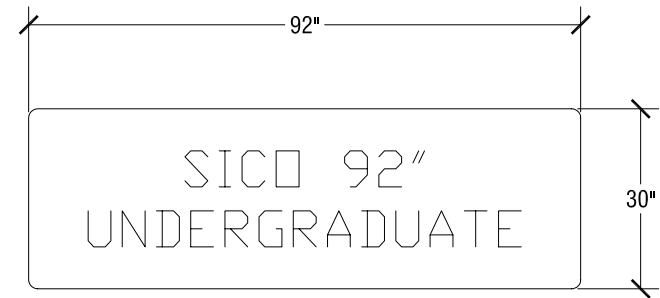

Table Dimensions

Storage Configuration

## SICO 92" Undergraduate Table w/ Stools

Top Height: 29" h or 27" h

Folded Height: Same as "Top Height"

Table Top Size: 30" x 92"

Table Dimensions

Storage Configuration

## SICO 80" Undergraduate Table w/ Stools

Top Height: 29" h or 27" h

Folded Height: Same as "Top Height"

Table Top Size: 30" x 80"

Table Dimensions

Storage Configuration

## SICO 60" Undergraduate Table w/ Stools

Top Height: 24" h

Folded Height: Same as "Top Height"

Table Top Size: 26" x 60"

Table Dimensions

Storage Configuration