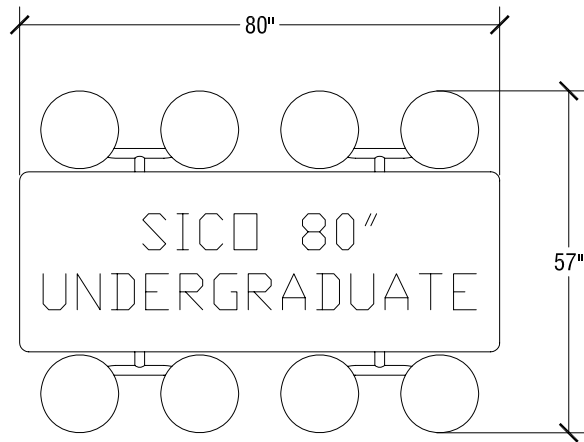

## SICO 92" Undergraduate Table w/ Stools

Top Height: 29" h or 27" h

Folded Height: Same as "Top Height"

Table Top Size: 30" x 92"

Table Dimensions

Storage Configuration

## SICO 80" Undergraduate Table w/ Stools

Top Height: 29" h or 27" h

Folded Height: Same as "Top Height"

Table Top Size: 30" x 80"

Table Dimensions

Storage Configuration

## SICO 60" Undergraduate Table w/ Stools

Top Height: 24" h

Folded Height: Same as "Top Height"

Table Top Size: 26" x 60"

Table Dimensions

Storage Configuration

## SICO 92" Undergraduate Table w/ Benches

Top Height: 29" h or 27" h

Folded Height: Same as "Top Height"

Table Top Size: 30" x 92"

Table Dimensions

Storage Configuration