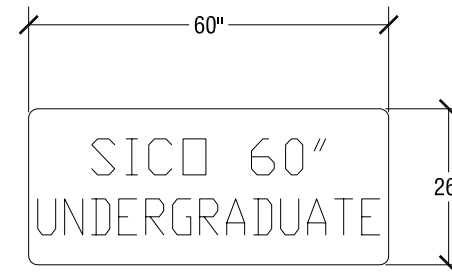

## SICO 60" Undergraduate Table w/ Stools

Top Height: 24" h

Folded Height: Same as "Top Height"

Table Top Size: 26" x 60"

Table Dimensions

Storage Configuration

## SICO 92" Undergraduate Table w/ Benches

Top Height: 29" h or 27" h

Folded Height: Same as "Top Height"

Table Top Size: 30" x 92"

Table Dimensions

Storage Configuration

## SICO 80" Undergraduate Table w/ Benches

Top Height: 29" h or 27" h

Folded Height: Same as "Top Height"

Table Top Size: 30" x 80"

Table Dimensions

Storage Configuration

## SICO 60" Undergraduate Table w/ Benches

Top Height: 24" h

Folded Height: Same as "Top Height"

Table Top Size: 26" x 60"