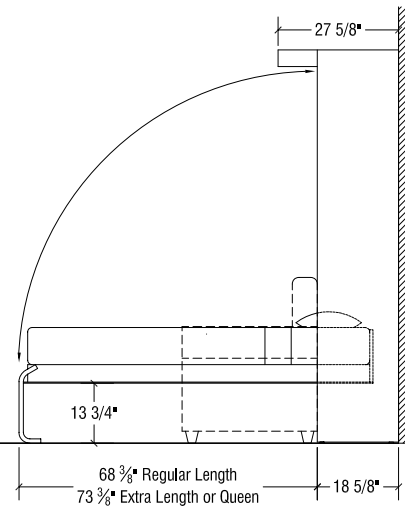

Side Elevation

SICO 24/7 Bed

For side cabinet options use Room Maker Regular or Extra Length Cabinets.

See Sofa Sheet for Sofa Options.