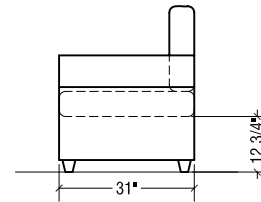

Side View: Sofa