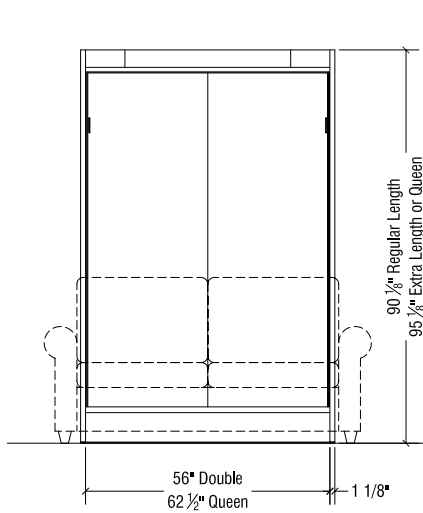

Front Elevation