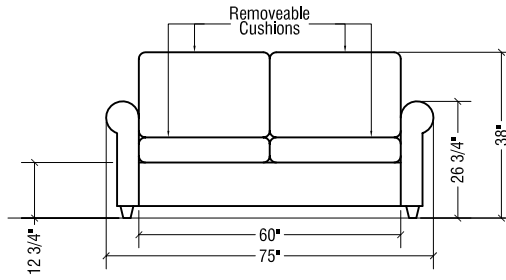

Front View Classic/Meridian Style Sofa