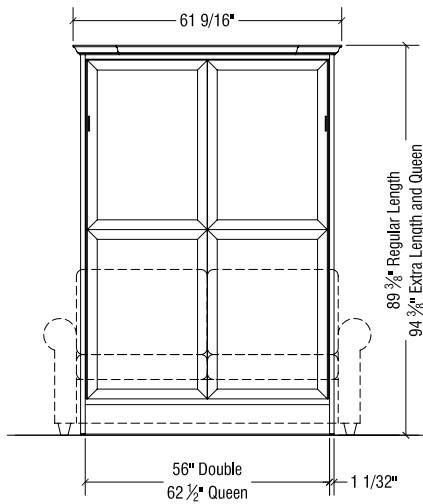

Front Elevation