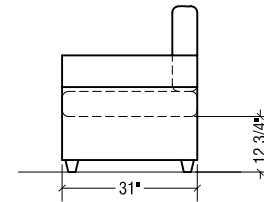

Side View: Sofa