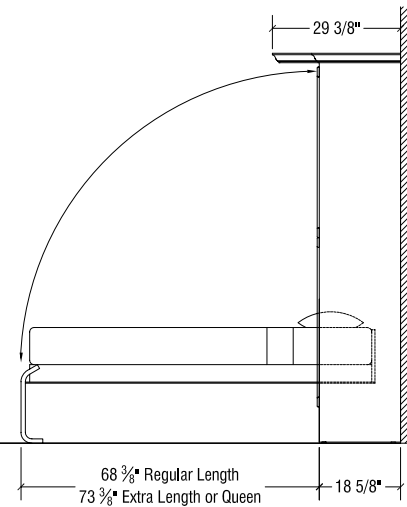

Side Elevation

SICO 24/7 Amesbury Bed

For side cabinet options use Room Maker Amesbury Regular or Extra Length Cabinets.
See Sofa Sheet for Sofa Options.