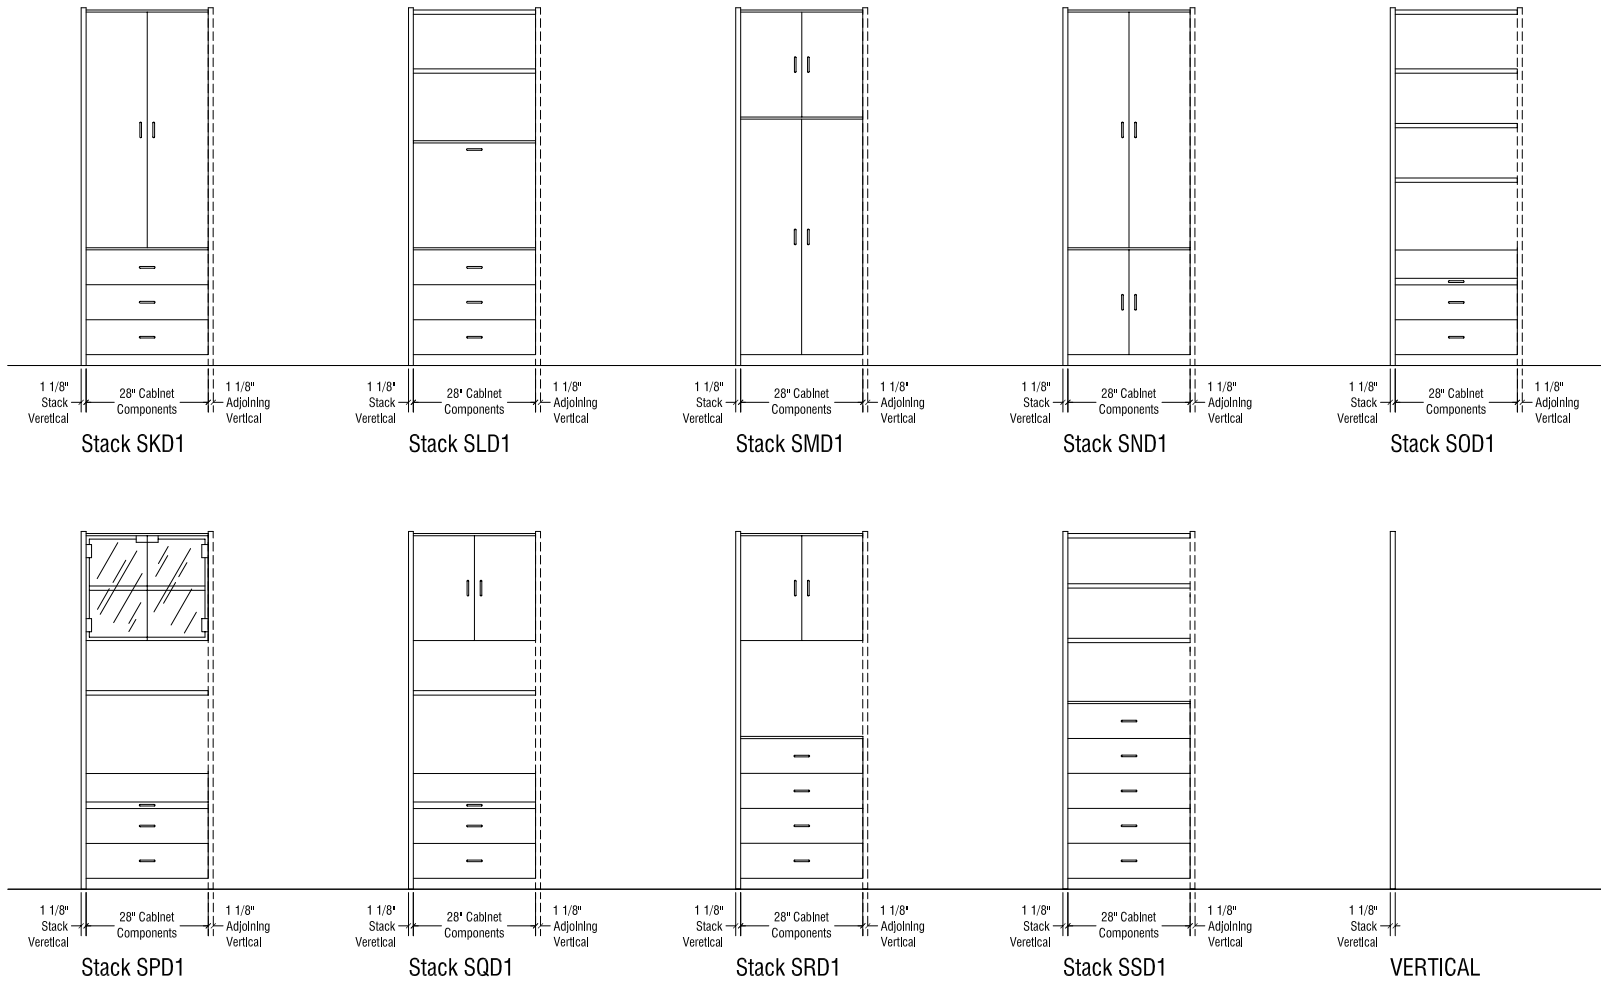

SICO Eurobed Standard Cabinet Stacks (Front Elevations)

Height is either 82 11/16" for Regular Length Beds or 87 11/16" for Extra Length, and Queen Beds.

Stacks may be assembled either "Left Hand" or "Right Hand"