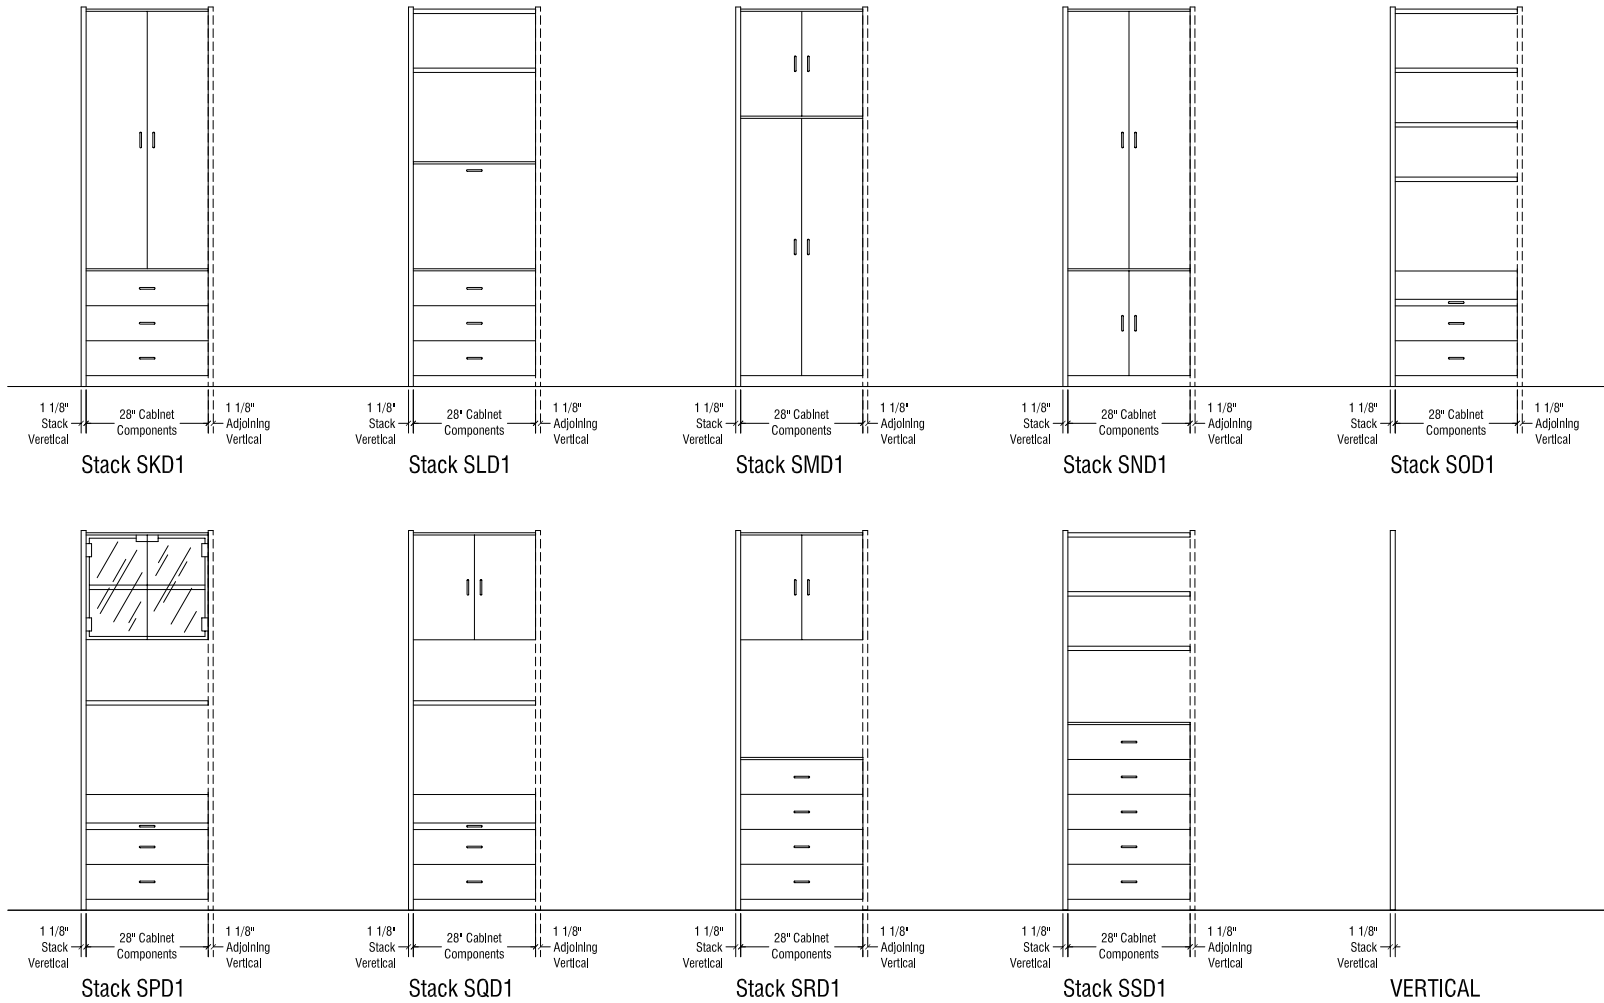

SICO Room Maker Standard Cabinet Stacks (Front Elevations)

Height is either 87 5/8" for Regular Length Beds or 92 5/8" for Extra Length, Queen and King Beds.

Stacks may be assembled either "Left Hand" or "Right Hand"