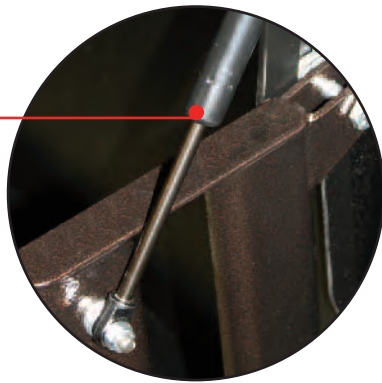

Tables nest for efficient storage.

Hydraulic damper make folding and unfolding the table quick and easy.

Durable 1/4" (.6cm) granite composite top made of 95% natural stone and 5% Polymer formed over 3/4" (2cm) MDF.

Set hot items up to 500° directly on the surface.

NSF certified and completely sealed top surface.

A table so elegant, it doesn't require linen or skirting.