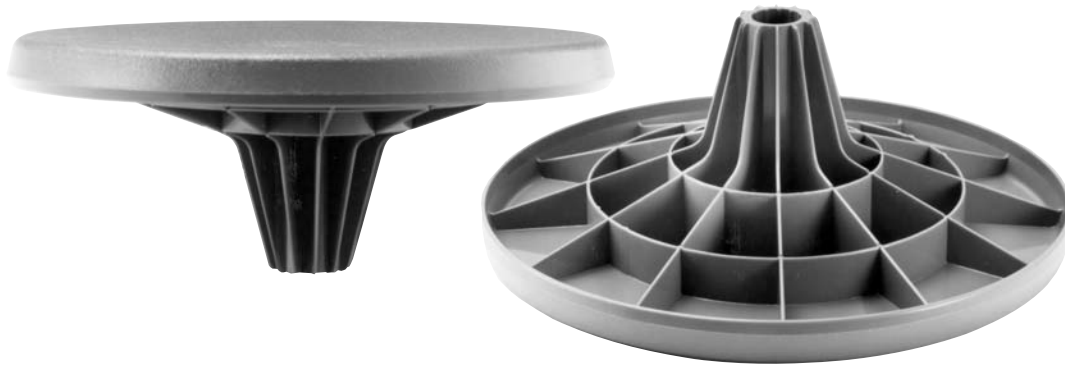

STANDARD COLOR SELECTION FOR ONE-PIECE SEATS ON SICO TC-65 MOBILE FOLDING TABLES

Sico seats are ABS plastic, the same material that is used in football helmets and car bumpers. Thoroughly tested by Sico, these unique seats are designed to stand up to hard use without replacement or maintenance, other than an occasional cleaning with soap and water.

**SICO's TC-65 seats have
been tested over and over...
they are the very best seats available!**

Here are some of the tests performed on the new seat:

● **Impact Resistance Test**

A free falling weight of 25 lbs. (11kg) with a bullet-shaped nose on a 5/8" (1.6cm) shaft was dropped onto seats. It would slightly dent the surface, but failed to fracture the seats.

● **Edge Damage Test**

A 53" (135cm) pendulum with a 22 ½ lbs. (10kg) weight was allowed to strike the edge of the seat from 20, 30, 40, and 50 degree angles. There was no seat failure to these tests.

● **Edge Lift Test**

Frequently the edge of the seat is used to lift and fold the table. The SICO TC-65 seats would take the force of over 400 lbs. (181kg), without failure.

● **Deflection Tests**

A weight of 260 lbs. (118kg) was placed on the edge of a seat. This weight was released and reapplied through 45,000 cycles. Since no damage or permanent distortion had occurred, the test was stopped.