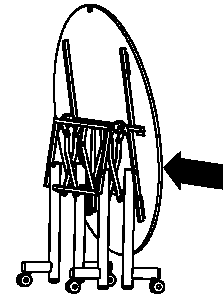

Place Table Into the

Use Position:

Coloque la mesa en la posición de uso:

Grasp the table top edge and pull downward slowly until the table top is horizontal.

Tome firmemente del borde superior de la tapa de la mesa y tire lentamente hacia abajo hasta que la tapa de la mesa esté horizontal.

Storage Position
Posición de almacenamiento

To Move:

Para Moverla:

Always push on one edge of the tabletop while making sure that the pathway is clear of obstructions.

Siempre empuje sobre un borde la tapa de la mesa mientras se asegura de que no haya obstrucciones en el camino.

Place Table Into Storage Position:

Coloque la mesa en la posición de almacenamiento:

Locate the Rubber Bumper underneath the table edge, on the right side of the bumper find the lock, lift to unlock, and slowly lift upward until the table top reaches the storage position.

Item No.	Description
1	72in Top
2	Top Frame Weldment, Inner
3	Top Frame Weldment, Outer
4	Shoulder Bolt, M10
5	Tube Cap, 1-in.square
6	Tension Bar
7	Tension Bar
8	Hex Head Screw, M10-1.5x70mm
9	Hex Head Screw, M10-1.5x30mm
10	Nut, M10x1.5mm
11	Washer, 3/8" SAE
12	Drive Rivet, BH .25 x .38
13	Locknut, M8-1.25
14	Oval Leg
15	Tube Cap, Oval Round
16	Caster Body
17	Caster Stem, M14
18	Spacer, .66x.50
19	Bumper
20	Screw, #4x25mm
21	Damper
22	Tube Cape, Oval Flat
23	Top Frame Assembly
24	Spacer, Caster Nut
25	Nut, M14-2.0
26	Operating Instruction & Parts List
27	Washer .34x .69 x .06
28	Lock
29	Bolt, M8 x 40mm
30	Screw, M10x1.5x40mm
31	SICO Serial Plate
32	Mounting Plate