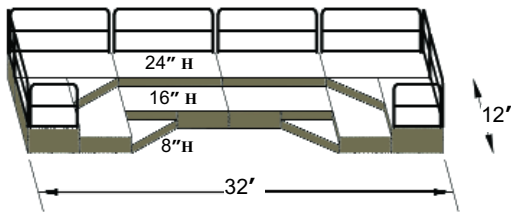

SICO 1800 STAGE & RISER SYSTEM

The SICO 1800 stage is perfect for facilities that are constantly setting up and taking down their risers, because each unit folds and rolls. No carts are required for stage sections. Lifting is minimized, and conversion is easy and fast. See SICO's **Stages & Risers** brochure for more information. **FREE Custom Design Service!** If you don't find the configuration that works for you, send us a drawing of your room (including measurements), list your desired capacity, shape and type of SICO stage and accessories. SICO will design a custom drawing just for you.

Skirting and enclosure panels are optional accessories.

Adjustable height models easily convert to a one level stage set-up. Add versatility!

PLAN 39

Band Riser 12' x 32'
Capacity 44 persons

PLAN 43

Band Riser 16' x 32'
Capacity 54 persons

PLAN 40

Band Riser 20' x 32'
Capacity 66 persons

PLAN 44

Band Riser 20' x 40'
Capacity 78 persons

PLAN 41

Band Riser 24' x 40'
Capacity 90 persons

PLAN 45

Band Riser 24' x 48'
Capacity 102 persons

PLAN 42

Band Riser 28' x 48'
Capacity 114 persons

PLAN 46

Band Riser 28' x 48'
Capacity 136 persons