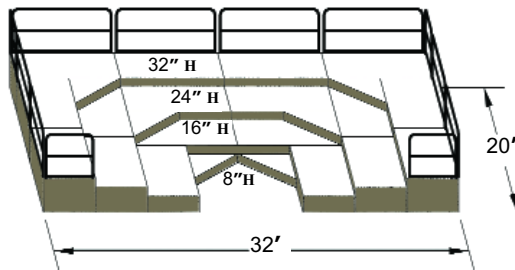

SICO 1800 STAGE & RISER SYSTEM

The SICO 1800 stage is perfect for facilities that are constantly setting up and taking down their risers, because each unit folds and rolls. No carts are required for stage sections. Lifting is minimized, and conversion is easy and fast. See SICO's **Stages & Risers** brochure for more information. **FREE Custom Design Service!** If you don't find the configuration that works for you, send us a drawing of your room (including measurements), list your desired capacity, shape and type of SICO stage and accessories. SICO will design a custom drawing just for you.

Skirting and enclosure panels are optional accessories.

Adjustable height models easily convert to a one level stage set-up. Add versatility!

PLAN 39

Band Riser 12' x 32'
Capacity 44 persons

PLAN 43

Band Riser 16' x 32'
Capacity 54 persons

PLAN 40

Band Riser 20' x 32'
Capacity 66 persons

PLAN 44

Band Riser 20' x 40'
Capacity 78 persons

PLAN 41

Band Riser 24' x 40'
Capacity 90 persons

PLAN 45

Band Riser 24' x 48'
Capacity 102 persons

PLAN 42

Band Riser 28' x 48'
Capacity 114 persons

PLAN 46

Band Riser 28' x 48'
Capacity 136 persons