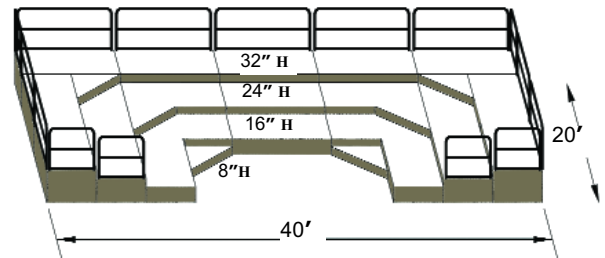

SICO 1800 STAGE & RISER SYSTEM

The SICO 1800 stage is perfect for facilities that are constantly setting up and taking down their risers, because each unit folds and rolls. No carts are required for stage sections. Lifting is minimized, and conversion is easy and fast. See SICO's **Stages & Risers** brochure for more information. **FREE Custom Design Service!** If you don't find the configuration that works for you, send us a drawing of your room (including measurements), list your desired capacity, shape and type of SICO stage and accessories. SICO will design a custom drawing just for you.

Skirting and enclosure panels are optional accessories.

Adjustable height models easily convert to a one level stage set-up. Add versatility!

PLAN 39

Band Riser 12' x 32'
Capacity 44 persons

PLAN 43

Band Riser 16' x 32'
Capacity 54 persons

PLAN 40

Band Riser 20' x 32'
Capacity 66 persons

PLAN 44

Band Riser 20' x 40'
Capacity 78 persons

PLAN 41

Band Riser 24' x 40'
Capacity 90 persons

PLAN 45

Band Riser 24' x 48'
Capacity 102 persons

PLAN 42

Band Riser 28' x 48'
Capacity 114 persons

PLAN 46

Band Riser 28' x 48'
Capacity 136 persons