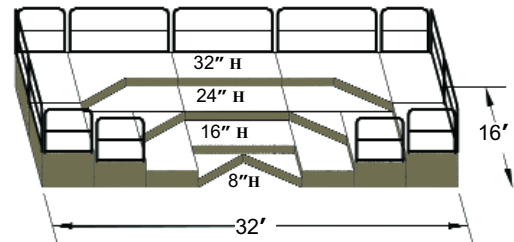

SICO 1800 STAGE & RISER SYSTEM

The SICO 1800 stage is perfect for facilities that are constantly setting up and taking down their risers, because each unit folds and rolls. No carts are required for stage sections. Lifting is minimized, and conversion is easy and fast. See SICO's **Stages & Risers** brochure for more information. **FREE Custom Design Service!** If you don't find the configuration that works for you, send us a drawing of your room (including measurements), list your desired capacity, shape and type of SICO stage and accessories. SICO will design a custom drawing just for you.

Skirting and enclosure panels are optional accessories.

Adjustable height models easily convert to a one level stage set-up. Add versatility!

PLAN 39

Band Riser 12' x 32'
Capacity 44 persons

PLAN 43

Band Riser 16' x 32'
Capacity 54 persons

PLAN 40

Band Riser 20' x 32'
Capacity 66 persons

PLAN 44

Band Riser 20' x 40'
Capacity 78 persons

PLAN 41

Band Riser 24' x 40'
Capacity 90 persons

PLAN 45

Band Riser 24' x 48'
Capacity 102 persons

PLAN 42

Band Riser 28' x 48'
Capacity 114 persons

PLAN 46

Band Riser 28' x 48'
Capacity 136 persons