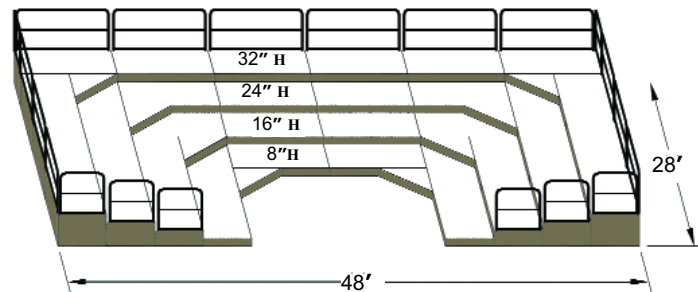

Skirting and enclosure panels are optional accessories.

Adjustable height models easily convert to a one level stage set-up. Add versatility!

PLAN 39

Band Riser 12' x 32'
Capacity 44 persons

PLAN 43

Band Riser 16' x 32'
Capacity 54 persons

PLAN 40

Band Riser 20' x 32'
Capacity 66 persons

PLAN 44

Band Riser 20' x 40'
Capacity 78 persons

PLAN 41

Band Riser 24' x 40'
Capacity 90 persons

PLAN 45

Band Riser 24' x 48'
Capacity 102 persons

PLAN 42

Band Riser 28' x 48'
Capacity 114 persons

PLAN 46

Band Riser 28' x 48'
Capacity 136 persons