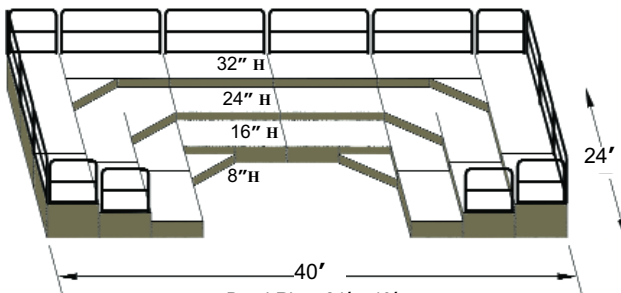

Skirting and enclosure panels are optional accessories.

Adjustable height models easily convert to a one level stage set-up. Add versatility!

PLAN 39

Band Riser 12' x 32'
Capacity 44 persons

PLAN 43

Band Riser 16' x 32'
Capacity 54 persons

PLAN 40

Band Riser 20' x 32'
Capacity 66 persons

PLAN 44

Band Riser 20' x 40'
Capacity 78 persons

PLAN 41

Band Riser 24' x 40'
Capacity 90 persons

PLAN 45

Band Riser 24' x 48'
Capacity 102 persons

PLAN 42

Band Riser 28' x 48'
Capacity 114 persons

PLAN 46

Band Riser 28' x 48'
Capacity 136 persons