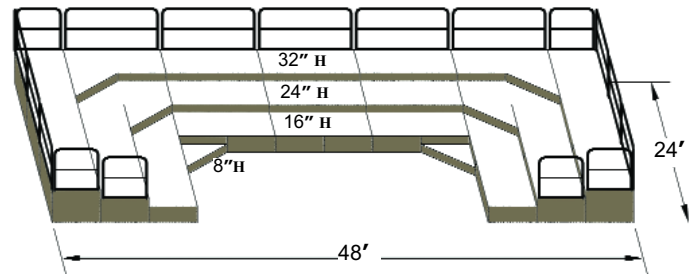

SICO 1800 STAGE & RISER SYSTEM

The SICO 1800 stage is perfect for facilities that are constantly setting up and taking down their risers, because each unit folds and rolls. No carts are required for stage sections. Lifting is minimized, and conversion is easy and fast. See SICO's **Stages & Risers** brochure for more information. **FREE Custom Design Service!** If you don't find the configuration that works for you, send us a drawing of your room (including measurements), list your desired capacity, shape and type of SICO stage and accessories. SICO will design a custom drawing just for you.

Skirting and enclosure panels are optional accessories.

Adjustable height models easily convert to a one level stage set-up. Add versatility!

PLAN 39

Band Riser 12' x 32'
Capacity 44 persons

PLAN 43

Band Riser 16' x 32'
Capacity 54 persons

PLAN 40

Band Riser 20' x 32'
Capacity 66 persons

PLAN 44

Band Riser 20' x 40'
Capacity 78 persons

PLAN 41

Band Riser 24' x 40'
Capacity 90 persons

PLAN 45

Band Riser 24' x 48'
Capacity 102 persons

PLAN 42

Band Riser 28' x 48'
Capacity 114 persons

PLAN 46

Band Riser 28' x 48'
Capacity 136 persons