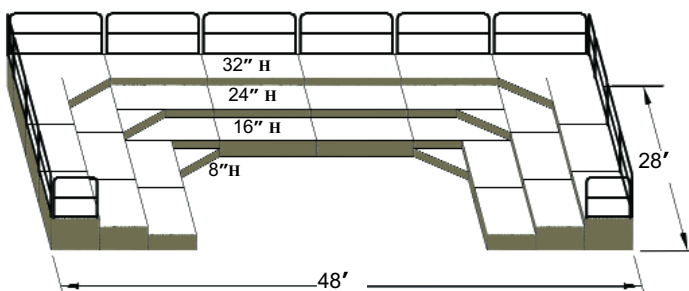

Skirting and enclosure panels are optional accessories.

Adjustable height models easily convert to a one level stage set-up. Add versatility!

PLAN 39

Band Riser 12' x 32'
Capacity 44 persons

PLAN 43

Band Riser 16' x 32'
Capacity 54 persons

PLAN 40

Band Riser 20' x 32'
Capacity 66 persons

PLAN 44

Band Riser 20' x 40'
Capacity 78 persons

PLAN 41

Band Riser 24' x 40'
Capacity 90 persons

PLAN 45

Band Riser 24' x 48'
Capacity 102 persons

PLAN 42

Band Riser 28' x 48'
Capacity 114 persons

PLAN 46

Band Riser 28' x 48'
Capacity 136 persons