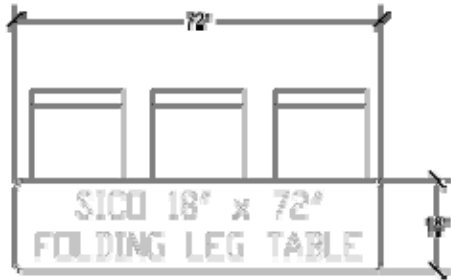

## 18" x 72" Rectangle Table Dimensions

Top Height: 30"

Table Dimensions

Storage: 30 on Caddy (Top View)  
Caddy Height 51" Loaded

## 18" x 96" Rectangle Table Dimensions

Top Height: 30"

Table Dimensions

Storage: 30 on Caddy (Top View)  
Caddy Height 51" Loaded