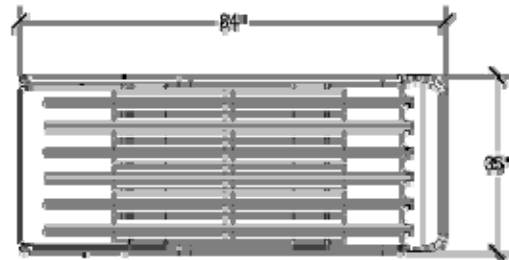

## 60" x 72" Oval Table Dimensions

Top Height: 30"

Table Dimensions

Storage: 12 on Caddy (Top View)  
Caddy Height 65" Loaded