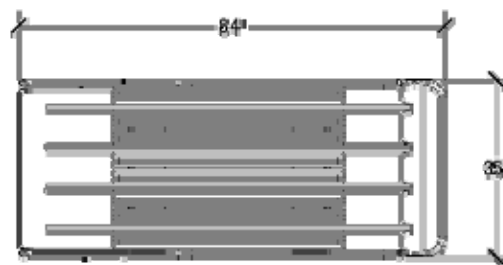

## 72" x 36" Half-Round Table Dimensions

Top Height: 30"

Table Dimensions

Storage: 8 on Caddy (Top View)  
Caddy Height 41" Loaded