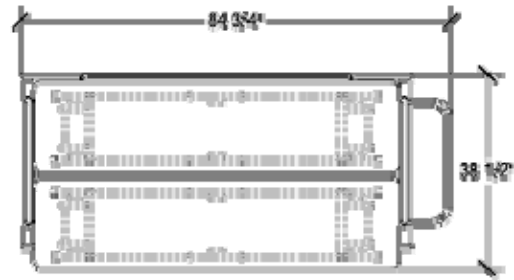

# SICO® FLT Table Dimensions

## 18" x 72" Rectangle Table Dimensions

Top Height: 30"

Table Dimensions

Storage: 30 on Caddy (Top View)  
Caddy Height 51" Loaded